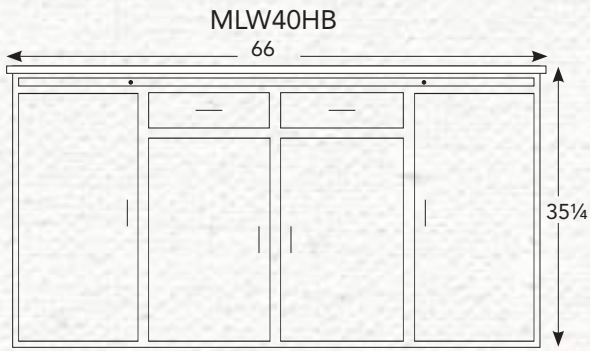

4DR-2

4 DOOR HUTCHES

MLW43HTW / MLW46HB
19.5"D x 69.5"W x 82"H
2 Adjustable Glass Shelves in Top
4 Adjustable Wood Shelves in Base
1.25" Wood Knobs
Standard with Touch Lights
Shown in Oak 104 Seally

4 DOOR HUTCHES

4DR-3

MLW42RHTW / MLW47HB
19.5"D x 69.5"W x 82"H
3 Adjustable Glass Shelves in Top
2 Adjustable Wood Shelves in Base
1.25" Wood Knobs
Standard with Touch Lights
Shown in Oak 104 Seally

4DR-4

4 DOOR HUTCHES