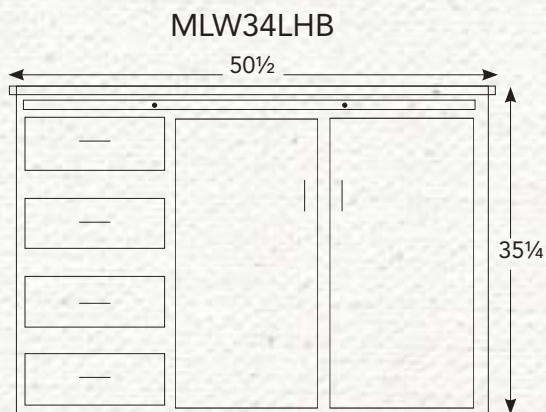

19.5"D x 54"W x 82"H

1 Adjustable Glass Shelf in Top
4 Adjustable Wood Shelves in Base

1.25" Wood Knobs

Standard with Touch Lights
Shown in Oak 104 Seally

3 DOOR HUTCHES

MLW300HTW / MLW300HB

19.5"D x 54"W x 82"H

1 Adjustable Wood Shelf in Top

3 Adjustable Wood Shelves in Base

1.25" Wood Knobs

Shown in QSWO 113 Micheal's

3DR-4

3 DOOR HUTCHES

3 DOOR HUTCH BASES

3 DOOR HUTCH TOPS

MLW41HB / MLW45HTW
19.5"D x 69.5"W x 82"H
6 Adjustable Wood Shelves in Top
4 Adjustable Wood Shelves in Base
1.25" Wood Knobs
Standard with Touch Lights
Shown in Oak 102 Fruitwood
Shown With Glass Sides Option

4 DOOR HUTCHES

MLW40HTW / MLW40HB

19.5"D x 69.5"W x 82"H

2 Adjustable Glass Shelves in Top

5 Adjustable Wood Shelves in Base

1.25" Wood Knobs

Standard with Touch Lights

Shown in Oak 102 Fruitwood