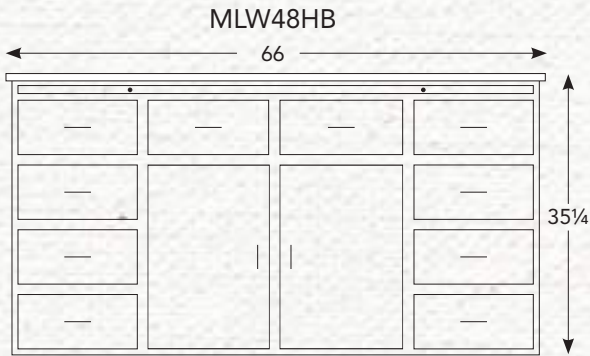

4DR-2

4 DOOR HUTCHES

MLW43HTW / MLW46HB
19.5"D x 69.5"W x 82"H
2 Adjustable Glass Shelves in Top
4 Adjustable Wood Shelves in Base
1.25" Wood Knobs
Standard with Touch Lights
Shown in Oak 104 Seally

4 DOOR HUTCHES

4DR-3

MLW42RHTW / MLW47HB
19.5"D x 69.5"W x 82"H
3 Adjustable Glass Shelves in Top
2 Adjustable Wood Shelves in Base
1.25" Wood Knobs
Standard with Touch Lights
Shown in Oak 104 Seally

4DR-4

4 DOOR HUTCHES

4 DOOR HUTCH BASES

4 DOOR HUTCH TOPS

Options

Options

notes

CROWN MOULDING STYLES

BASE MOULDING STYLES

DRAWER FRONTS