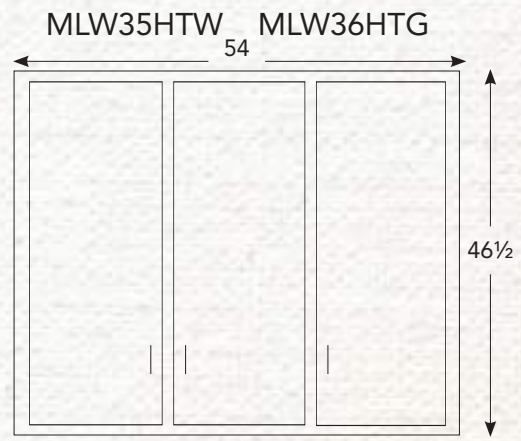

19.5"D x 54"W x 82"H

1 Adjustable Glass Shelf in Top
4 Adjustable Wood Shelves in Base

1.25" Wood Knobs

Standard with Touch Lights
Shown in Oak 104 Seally

3 DOOR HUTCHES

MLW300HTW / MLW300HB

19.5"D x 54"W x 82"H

1 Adjustable Wood Shelf in Top

3 Adjustable Wood Shelves in Base

1.25" Wood Knobs

Shown in QSWO 113 Micheal's

3DR-4

3 DOOR HUTCHES

3 DOOR HUTCH BASES

3 DOOR HUTCH TOPS

MLW41HB / MLW45HTW
19.5"D x 69.5"W x 82"H
6 Adjustable Wood Shelves in Top
4 Adjustable Wood Shelves in Base
1.25" Wood Knobs
Standard with Touch Lights
Shown in Oak 102 Fruitwood
Shown With Glass Sides Option