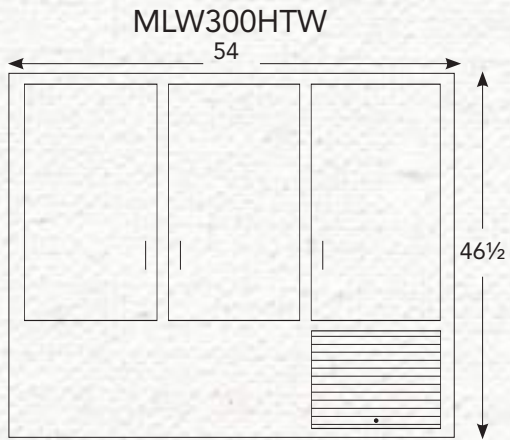

WOODBURY 2 Door Hutch | 107

20.5"D x 41.75"W x 83"H

2 Adjustable Glass Shelves in Top

1 Adjustable Wood Shelf in Base

K519-96 DBAC Pulls

Standard with Touch Lights

Shown in Rustic Cherry F-C7992 Asbury

WB-2

19.5"D x 54"W x 82"H

1 Adjustable Glass Shelf in Top
4 Adjustable Wood Shelves in Base

1.25" Wood Knobs

Standard with Touch Lights
Shown in Oak 104 Seally

3 DOOR HUTCHES

MLW300HTW / MLW300HB

19.5"D x 54"W x 82"H

1 Adjustable Wood Shelf in Top

3 Adjustable Wood Shelves in Base

1.25" Wood Knobs

Shown in QSWO 113 Micheal's

3DR-4

3 DOOR HUTCHES

3 DOOR HUTCH BASES

3 DOOR HUTCH TOPS

MLW41HB / MLW45HTW
19.5"D x 69.5"W x 82"H
6 Adjustable Wood Shelves in Top
4 Adjustable Wood Shelves in Base
1.25" Wood Knobs
Standard with Touch Lights
Shown in Oak 102 Fruitwood
Shown With Glass Sides Option