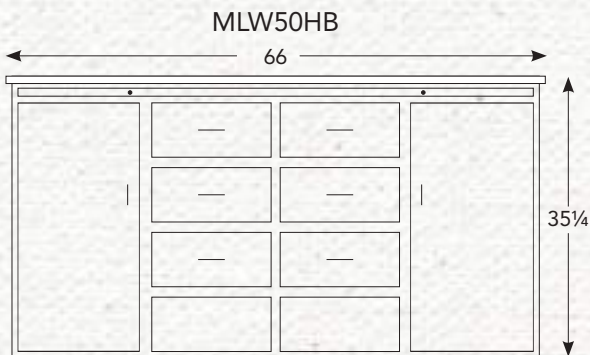

4DR-2

4 DOOR HUTCHES

MLW43HTW / MLW46HB
19.5"D x 69.5"W x 82"H
2 Adjustable Glass Shelves in Top
4 Adjustable Wood Shelves in Base
1.25" Wood Knobs
Standard with Touch Lights
Shown in Oak 104 Seally

4 DOOR HUTCHES

4DR-3

MLW42RHTW / MLW47HB
19.5"D x 69.5"W x 82"H
3 Adjustable Glass Shelves in Top
2 Adjustable Wood Shelves in Base
1.25" Wood Knobs
Standard with Touch Lights
Shown in Oak 104 Seally

4DR-4

4 DOOR HUTCHES

4 DOOR HUTCH BASES

4 DOOR HUTCH TOPS

Options

Options

notes

CROWN MOULDING STYLES

BASE MOULDING STYLES

DRAWER FRONTS