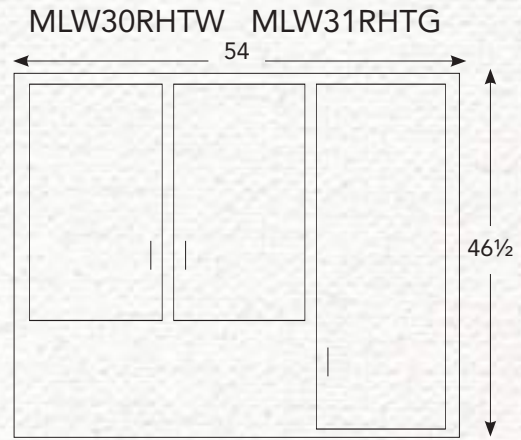

19.5"D x 54"W x 82"H

1 Adjustable Glass Shelf in Top
4 Adjustable Wood Shelves in Base

1.25" Wood Knobs

Standard with Touch Lights
Shown in Oak 104 Seally

3 DOOR HUTCHES

MLW300HTW / MLW300HB

19.5"D x 54"W x 82"H

1 Adjustable Wood Shelf in Top

3 Adjustable Wood Shelves in Base

1.25" Wood Knobs

Shown in QSWO 113 Micheal's

3DR-4

3 DOOR HUTCHES

3 DOOR HUTCH BASES

3 DOOR HUTCH TOPS

MLW41HB / MLW45HTW
19.5"D x 69.5"W x 82"H
6 Adjustable Wood Shelves in Top
4 Adjustable Wood Shelves in Base
1.25" Wood Knobs
Standard with Touch Lights
Shown in Oak 102 Fruitwood
Shown With Glass Sides Option