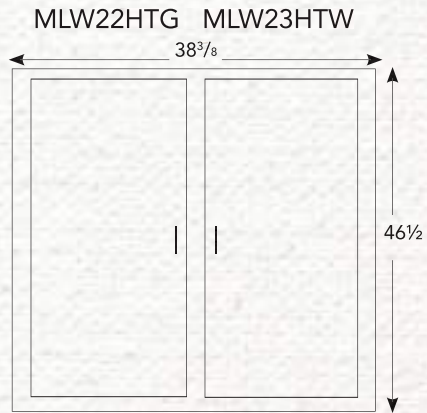

- Built with solid wood
- Adjustable shelving in top and bottom
- Full extension drawer slides
- Dovetail drawers
- Knife hinges
- Server tray

MLW20HTW / MLW20HB
 19.5"D x 38.375"W x 82"H
 1 Adjustable Glass Shelf in Top
 1 Adjustable Wood Shelf in Base
 1.25" Wood Knobs
 Standard with Touch Lights
 Shown in Oak 102 Fruitwood

MLW21HTW / MLW24RHB
 19.5"D x 38.75"W x 82"H
 1 Adjustable Glass Shelf in Top
 2 Adjustable Shelves in Base
 1.25" Wood Knobs
 Standard with Touch Lights
 Shown in Oak 102 Fruitwood

2 DOOR HUTCHES

Bases

Tops

2 DOOR HUTCH BASES AND TOPS

MLW37HTW / MLW33HB

19.5"D x 54"W x 82"H

1 Adjustable Glass Shelf

1 Adjustable Wood Shelf in Base

1.25" Wood Knobs

Standard with Touch Lights