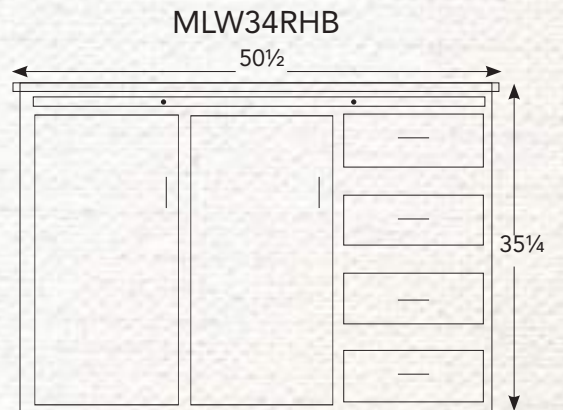

19.5"D x 54"W x 82"H

1 Adjustable Glass Shelf in Top
4 Adjustable Wood Shelves in Base

1.25" Wood Knobs

Standard with Touch Lights
Shown in Oak 104 Seally

3 DOOR HUTCHES

MLW300HTW / MLW300HB

19.5"D x 54"W x 82"H

1 Adjustable Wood Shelf in Top

3 Adjustable Wood Shelves in Base

1.25" Wood Knobs

Shown in QSWO 113 Micheal's

3DR-4

3 DOOR HUTCHES

3 DOOR HUTCH BASES

3 DOOR HUTCH TOPS

MLW41HB / MLW45HTW
19.5"D x 69.5"W x 82"H
6 Adjustable Wood Shelves in Top
4 Adjustable Wood Shelves in Base
1.25" Wood Knobs
Standard with Touch Lights
Shown in Oak 102 Fruitwood
Shown With Glass Sides Option

4 DOOR HUTCHES

MLW40HTW / MLW40HB

19.5"D x 69.5"W x 82"H

2 Adjustable Glass Shelves in Top

5 Adjustable Wood Shelves in Base

1.25" Wood Knobs

Standard with Touch Lights

Shown in Oak 102 Fruitwood