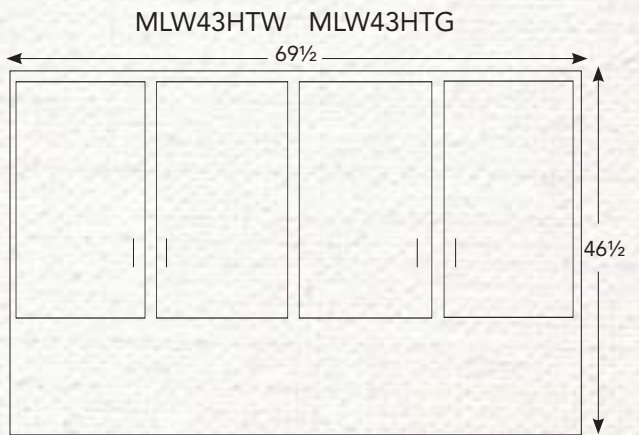

4 DOOR HUTCH TOPS