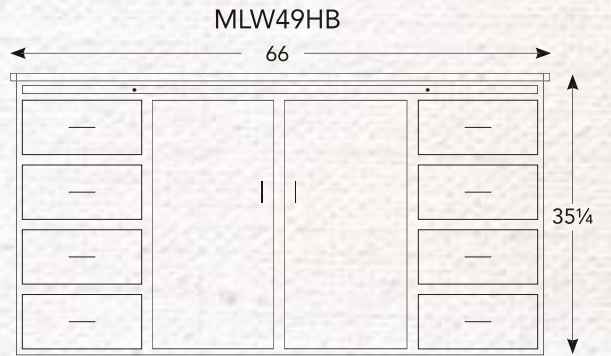

4DR-2

4 DOOR HUTCHES

MLW43HTW / MLW46HB
19.5"D x 69.5"W x 82"H
2 Adjustable Glass Shelves in Top
4 Adjustable Wood Shelves in Base
1.25" Wood Knobs
Standard with Touch Lights
Shown in Oak 104 Seally

4 DOOR HUTCHES

4DR-3

MLW42RHTW / MLW47HB
19.5"D x 69.5"W x 82"H
3 Adjustable Glass Shelves in Top
2 Adjustable Wood Shelves in Base
1.25" Wood Knobs
Standard with Touch Lights
Shown in Oak 104 Seally

4DR-4

4 DOOR HUTCHES