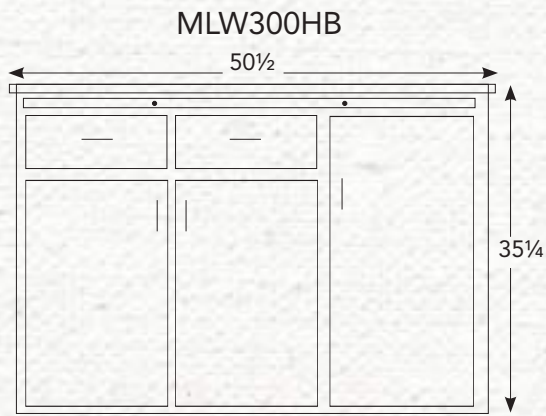

19.5"D x 54"W x 82"H

1 Adjustable Glass Shelf in Top
4 Adjustable Wood Shelves in Base

1.25" Wood Knobs

Standard with Touch Lights
Shown in Oak 104 Seally

3 DOOR HUTCHES

MLW300HTW / MLW300HB

19.5"D x 54"W x 82"H

1 Adjustable Wood Shelf in Top

3 Adjustable Wood Shelves in Base

1.25" Wood Knobs

Shown in QSWO 113 Micheal's

3DR-4

3 DOOR HUTCHES

3 DOOR HUTCH BASES

3 DOOR HUTCH TOPS

MLW41HB / MLW45HTW
19.5"D x 69.5"W x 82"H
6 Adjustable Wood Shelves in Top
4 Adjustable Wood Shelves in Base
1.25" Wood Knobs
Standard with Touch Lights
Shown in Oak 102 Fruitwood
Shown With Glass Sides Option

4 DOOR HUTCHES

MLW40HTW / MLW40HB

19.5"D x 69.5"W x 82"H

2 Adjustable Glass Shelves in Top

5 Adjustable Wood Shelves in Base

1.25" Wood Knobs

Standard with Touch Lights

Shown in Oak 102 Fruitwood