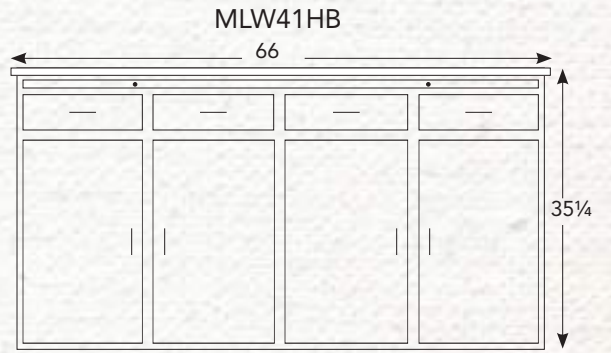

4DR-2

4 DOOR HUTCHES

MLW43HTW / MLW46HB
19.5"D x 69.5"W x 82"H
2 Adjustable Glass Shelves in Top
4 Adjustable Wood Shelves in Base
1.25" Wood Knobs
Standard with Touch Lights
Shown in Oak 104 Seally

4 DOOR HUTCHES

4DR-3

MLW42RHTW / MLW47HB
19.5"D x 69.5"W x 82"H
3 Adjustable Glass Shelves in Top
2 Adjustable Wood Shelves in Base
1.25" Wood Knobs
Standard with Touch Lights
Shown in Oak 104 Seally

4DR-4

4 DOOR HUTCHES