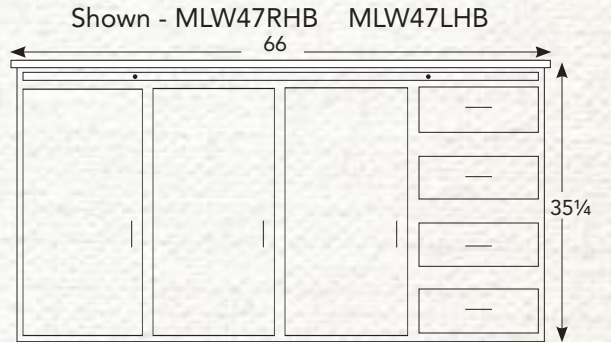

4DR-2

4 DOOR HUTCHES

MLW43HTW / MLW46HB
19.5"D x 69.5"W x 82"H
2 Adjustable Glass Shelves in Top
4 Adjustable Wood Shelves in Base
1.25" Wood Knobs
Standard with Touch Lights
Shown in Oak 104 Seally

4 DOOR HUTCHES

4DR-3

MLW42RHTW / MLW47HB
19.5"D x 69.5"W x 82"H
3 Adjustable Glass Shelves in Top
2 Adjustable Wood Shelves in Base
1.25" Wood Knobs
Standard with Touch Lights
Shown in Oak 104 Seally

4DR-4

4 DOOR HUTCHES