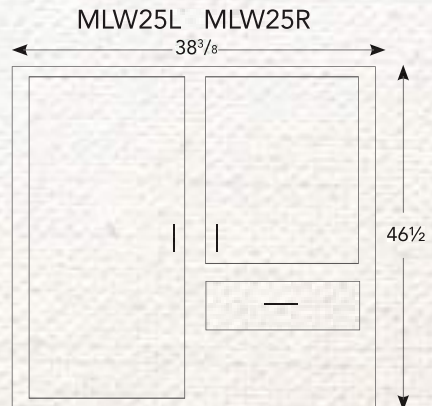

WOODBURY 2 Door Hutch | 107

20.5"D x 41.75"W x 83"H

2 Adjustable Glass Shelves in Top

1 Adjustable Wood Shelf in Base

K519-96 DBAC Pulls

Standard with Touch Lights

Shown in Rustic Cherry F-C7992 Asbury

WB-2

- Built with solid wood
- Adjustable shelving in top and bottom
- Full extension drawer slides
- Dovetail drawers
- Knife hinges
- Server tray

MLW20HTW / MLW20HB
 19.5"D x 38.375"W x 82"H
 1 Adjustable Glass Shelf in Top
 1 Adjustable Wood Shelf in Base
 1.25" Wood Knobs
 Standard with Touch Lights
 Shown in Oak 102 Fruitwood

MLW21HTW / MLW24RHB
 19.5"D x 38.75"W x 82"H
 1 Adjustable Glass Shelf in Top
 2 Adjustable Shelves in Base
 1.25" Wood Knobs
 Standard with Touch Lights
 Shown in Oak 102 Fruitwood

2 DOOR HUTCHES

Bases

Tops

2 DOOR HUTCH BASES AND TOPS

MLW37HTW / MLW33HB

19.5"D x 54"W x 82"H

1 Adjustable Glass Shelf

1 Adjustable Wood Shelf in Base

1.25" Wood Knobs

Standard with Touch Lights