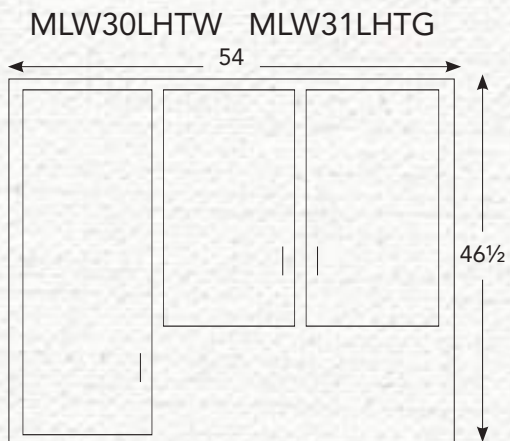

19.5"D x 54"W x 82"H

1 Adjustable Glass Shelf in Top
4 Adjustable Wood Shelves in Base

1.25" Wood Knobs

Standard with Touch Lights
Shown in Oak 104 Seally

3 DOOR HUTCHES

MLW300HTW / MLW300HB

19.5"D x 54"W x 82"H

1 Adjustable Wood Shelf in Top

3 Adjustable Wood Shelves in Base

1.25" Wood Knobs

Shown in QSWO 113 Micheal's

3DR-4

3 DOOR HUTCHES

3 DOOR HUTCH BASES

3 DOOR HUTCH TOPS

MLW41HB / MLW45HTW
19.5"D x 69.5"W x 82"H
6 Adjustable Wood Shelves in Top
4 Adjustable Wood Shelves in Base
1.25" Wood Knobs
Standard with Touch Lights
Shown in Oak 102 Fruitwood
Shown With Glass Sides Option