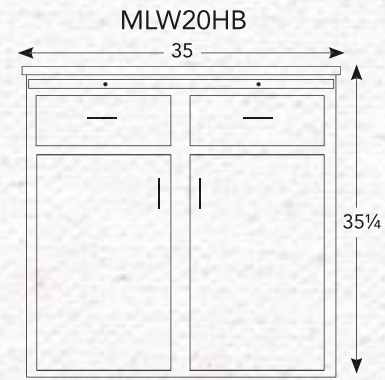

- Built with solid wood
- Adjustable shelving in top and bottom
- Full extension drawer slides
- Dovetail drawers
- Knife hinges
- Server tray

MLW20HTW / MLW20HB
 19.5"D x 38.375"W x 82"H
 1 Adjustable Glass Shelf in Top
 1 Adjustable Wood Shelf in Base
 1.25" Wood Knobs
 Standard with Touch Lights
 Shown in Oak 102 Fruitwood

MLW21HTW / MLW24RHB
 19.5"D x 38.75"W x 82"H
 1 Adjustable Glass Shelf in Top
 2 Adjustable Shelves in Base
 1.25" Wood Knobs
 Standard with Touch Lights
 Shown in Oak 102 Fruitwood

2 DOOR HUTCHES

Bases

Tops

2 DOOR HUTCH BASES AND TOPS

MLW37HTW / MLW33HB

19.5"D x 54"W x 82"H

1 Adjustable Glass Shelf

1 Adjustable Wood Shelf in Base

1.25" Wood Knobs

Standard with Touch Lights