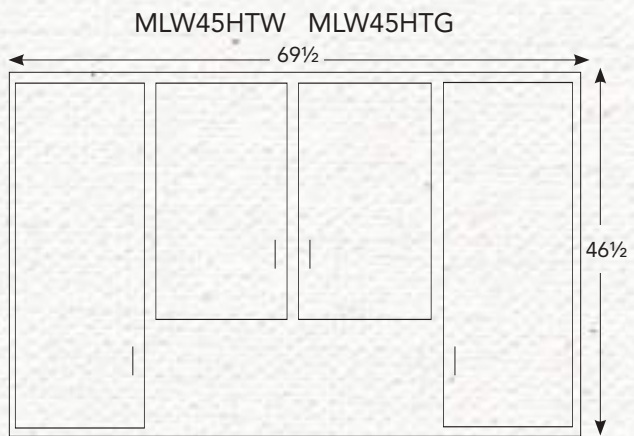

4 DOOR HUTCH TOPS