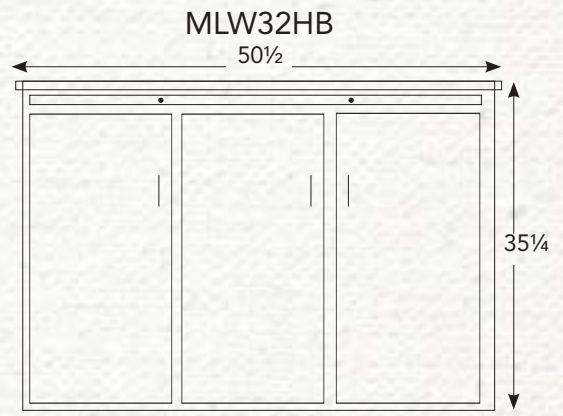

19.5"D x 54"W x 82"H

1 Adjustable Glass Shelf in Top
4 Adjustable Wood Shelves in Base

1.25" Wood Knobs

Standard with Touch Lights
Shown in Oak 104 Seally

3 DOOR HUTCHES

MLW300HTW / MLW300HB

19.5"D x 54"W x 82"H

1 Adjustable Wood Shelf in Top

3 Adjustable Wood Shelves in Base

1.25" Wood Knobs

Shown in QSWO 113 Micheal's

3DR-4

3 DOOR HUTCHES

3 DOOR HUTCH BASES

3 DOOR HUTCH TOPS

MLW41HB / MLW45HTW
19.5"D x 69.5"W x 82"H
6 Adjustable Wood Shelves in Top
4 Adjustable Wood Shelves in Base
1.25" Wood Knobs
Standard with Touch Lights
Shown in Oak 102 Fruitwood
Shown With Glass Sides Option

4 DOOR HUTCHES

MLW40HTW / MLW40HB

19.5"D x 69.5"W x 82"H

2 Adjustable Glass Shelves in Top

5 Adjustable Wood Shelves in Base

1.25" Wood Knobs

Standard with Touch Lights

Shown in Oak 102 Fruitwood