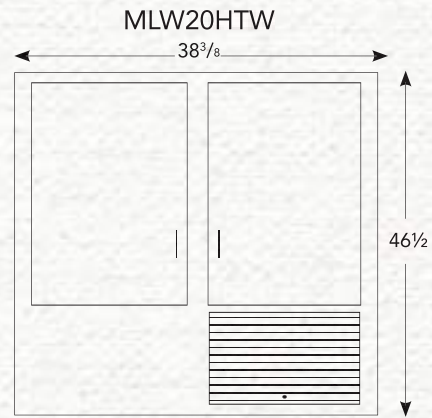

- Built with solid wood
- Adjustable shelving in top and bottom
- Full extension drawer slides
- Dovetail drawers
- Knife hinges
- Server tray

MLW20HTW / MLW20HB
 19.5"D x 38.375"W x 82"H
 1 Adjustable Glass Shelf in Top
 1 Adjustable Wood Shelf in Base
 1.25" Wood Knobs
 Standard with Touch Lights
 Shown in Oak 102 Fruitwood

MLW21HTW / MLW24RHB
 19.5"D x 38.75"W x 82"H
 1 Adjustable Glass Shelf in Top
 2 Adjustable Shelves in Base
 1.25" Wood Knobs
 Standard with Touch Lights
 Shown in Oak 102 Fruitwood

2 DOOR HUTCHES

Bases

Tops

2 DOOR HUTCH BASES AND TOPS

MLW37HTW / MLW33HB

19.5"D x 54"W x 82"H

1 Adjustable Glass Shelf

1 Adjustable Wood Shelf in Base

1.25" Wood Knobs

Standard with Touch Lights