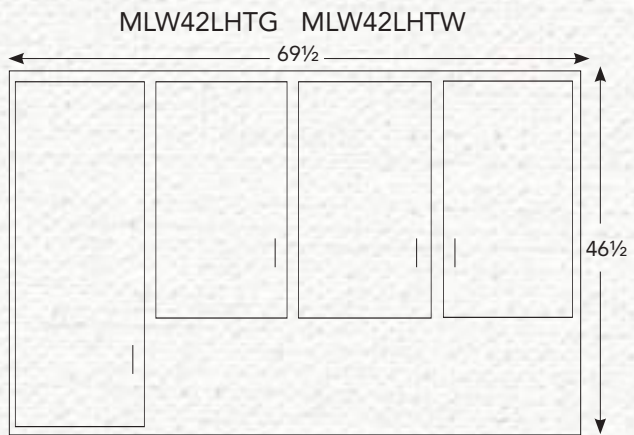

4 DOOR HUTCH TOPS