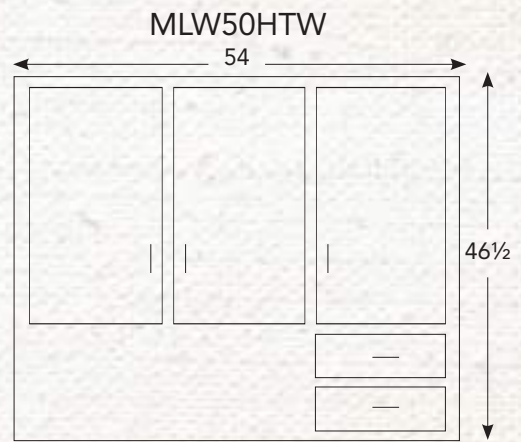

19.5"D x 54"W x 82"H

1 Adjustable Glass Shelf in Top
4 Adjustable Wood Shelves in Base

1.25" Wood Knobs

Standard with Touch Lights
Shown in Oak 104 Seally

3 DOOR HUTCHES

MLW300HTW / MLW300HB

19.5"D x 54"W x 82"H

1 Adjustable Wood Shelf in Top

3 Adjustable Wood Shelves in Base

1.25" Wood Knobs

Shown in QSWO 113 Micheal's

3DR-4

3 DOOR HUTCHES

3 DOOR HUTCH BASES

3 DOOR HUTCH TOPS

MLW41HB / MLW45HTW
19.5"D x 69.5"W x 82"H
6 Adjustable Wood Shelves in Top
4 Adjustable Wood Shelves in Base
1.25" Wood Knobs
Standard with Touch Lights
Shown in Oak 102 Fruitwood
Shown With Glass Sides Option

4 DOOR HUTCHES

MLW40HTW / MLW40HB

19.5"D x 69.5"W x 82"H

2 Adjustable Glass Shelves in Top

5 Adjustable Wood Shelves in Base

1.25" Wood Knobs

Standard with Touch Lights

Shown in Oak 102 Fruitwood