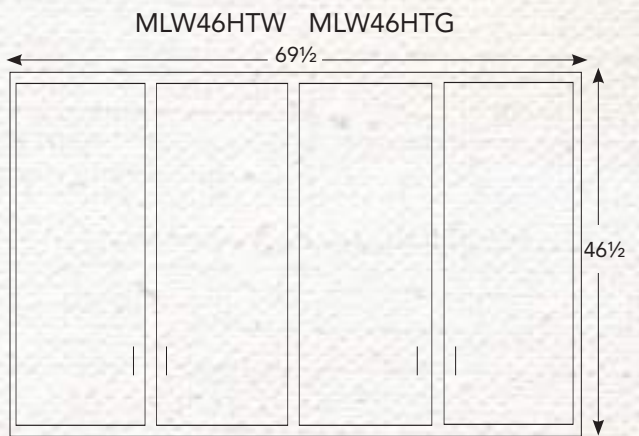

4 DOOR HUTCH TOPS