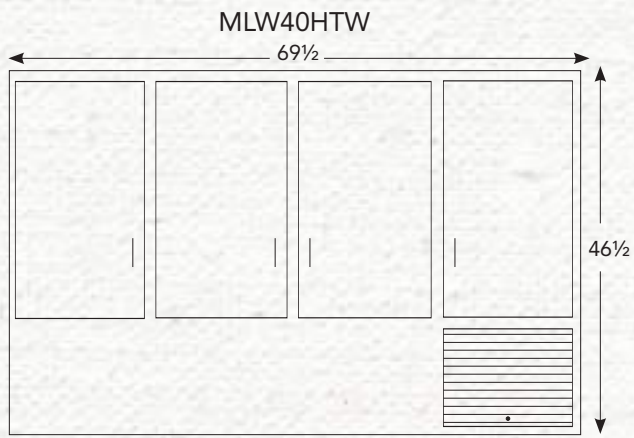

4 DOOR HUTCH TOPS