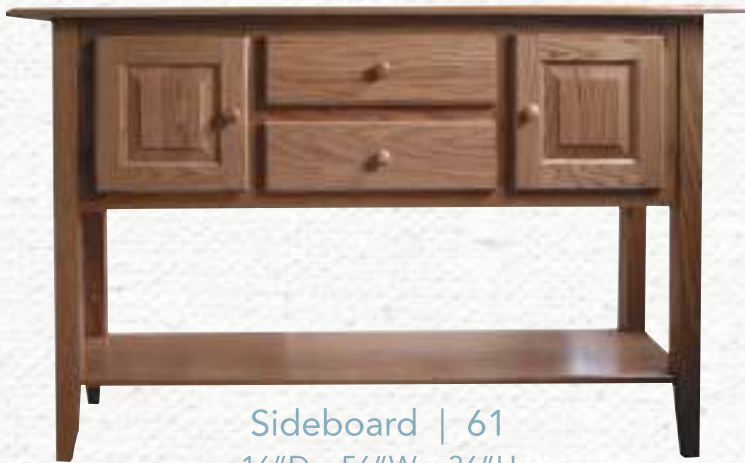

notes

Mini Hutch | 10
19.5"D x 38.375"W x 72.5"H
1 Adjustable Glass Shelf in Top
1 Adjustable Wood Shelf in Base
1.25" Wood Knobs
Shown in Oak 102 Fruitwood

Hutch Base Only | 20
19.5"D x 35"W x 35.5"H
1 Adjustable Wood Shelf
1.25" Wood Knobs
Shown in Oak 102 Fruitwood

MINI HUTCHES

MS-1

Hutch with Top | 12
19.5"D x 38.875"W x 72.5"H
2 Adjustable Glass Shelves in Top
1 Adjustable Wood Shelf in Base
1.25" Wood Knobs
Shown in Oak 102 Fruitwood

Microwave Cabinet | 55
19.5"D x 36.875"W x 68.5"H
Opening Size: 17" x 29.375
No Shelf in Top
1 Adjustable Wood Shelf in Base
1.25" Wood Knobs
Shown in Oak 102 Fruitwood

MS-2

MINI HUTCHES

Sideboard | 61
16"D x 56"W x 36"H
1.25" Wood Knobs
Shown in Oak

Server | 70
19.5"D x 50.5"W x 35"H
Silverware Drawer Standard
1 Adjustable Wood Shelf in Base
1.25" Wood Knobs
Shown in Oak