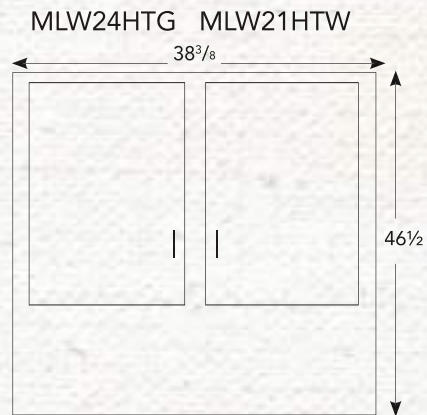

- Built with solid wood
- Adjustable shelving in top and bottom
- Full extension drawer slides
- Dovetail drawers
- Knife hinges
- Server tray

MLW20HTW / MLW20HB
 19.5"D x 38.375"W x 82"H
 1 Adjustable Glass Shelf in Top
 1 Adjustable Wood Shelf in Base
 1.25" Wood Knobs
 Standard with Touch Lights
 Shown in Oak 102 Fruitwood

MLW21HTW / MLW24RHB
 19.5"D x 38.75"W x 82"H
 1 Adjustable Glass Shelf in Top
 2 Adjustable Shelves in Base
 1.25" Wood Knobs
 Standard with Touch Lights
 Shown in Oak 102 Fruitwood

2 DOOR HUTCHES

Bases

Tops

2 DOOR HUTCH BASES AND TOPS

MLW37HTW / MLW33HB

19.5"D x 54"W x 82"H

1 Adjustable Glass Shelf

1 Adjustable Wood Shelf in Base

1.25" Wood Knobs

Standard with Touch Lights