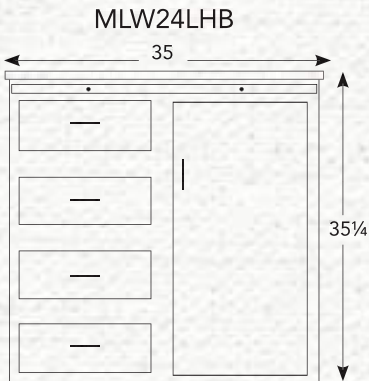

- Built with solid wood
- Adjustable shelving in top and bottom
- Full extension drawer slides
- Dovetail drawers
- Knife hinges
- Server tray

MLW20HTW / MLW20HB
 19.5"D x 38.375"W x 82"H
 1 Adjustable Glass Shelf in Top
 1 Adjustable Wood Shelf in Base
 1.25" Wood Knobs
 Standard with Touch Lights
 Shown in Oak 102 Fruitwood

MLW21HTW / MLW24RHB
 19.5"D x 38.75"W x 82"H
 1 Adjustable Glass Shelf in Top
 2 Adjustable Shelves in Base
 1.25" Wood Knobs
 Standard with Touch Lights
 Shown in Oak 102 Fruitwood

2 DOOR HUTCHES

Bases

Tops

2 DOOR HUTCH BASES AND TOPS

MLW37HTW / MLW33HB

19.5"D x 54"W x 82"H

1 Adjustable Glass Shelf

1 Adjustable Wood Shelf in Base

1.25" Wood Knobs

Standard with Touch Lights