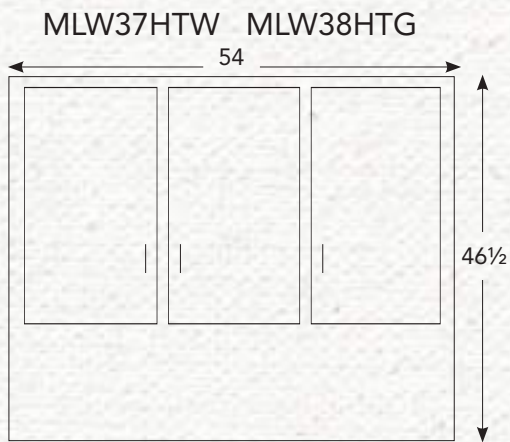

3 DOOR HUTCH TOPS