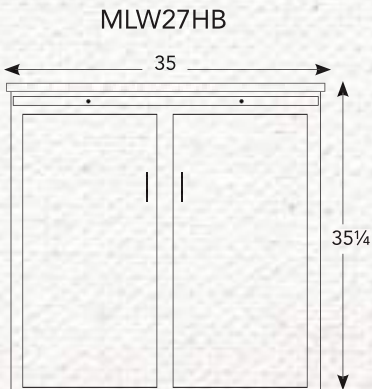

- Built with solid wood
- Adjustable shelving in top and bottom
- Full extension drawer slides
- Dovetail drawers
- Knife hinges
- Server tray

MLW20HTW / MLW20HB
 19.5"D x 38.375"W x 82"H
 1 Adjustable Glass Shelf in Top
 1 Adjustable Wood Shelf in Base
 1.25" Wood Knobs
 Standard with Touch Lights
 Shown in Oak 102 Fruitwood

MLW21HTW / MLW24RHB
 19.5"D x 38.75"W x 82"H
 1 Adjustable Glass Shelf in Top
 2 Adjustable Shelves in Base
 1.25" Wood Knobs
 Standard with Touch Lights
 Shown in Oak 102 Fruitwood

2 DOOR HUTCHES

Bases

Tops

2 DOOR HUTCH BASES AND TOPS

MLW37HTW / MLW33HB

19.5"D x 54"W x 82"H

1 Adjustable Glass Shelf

1 Adjustable Wood Shelf in Base

1.25" Wood Knobs

Standard with Touch Lights