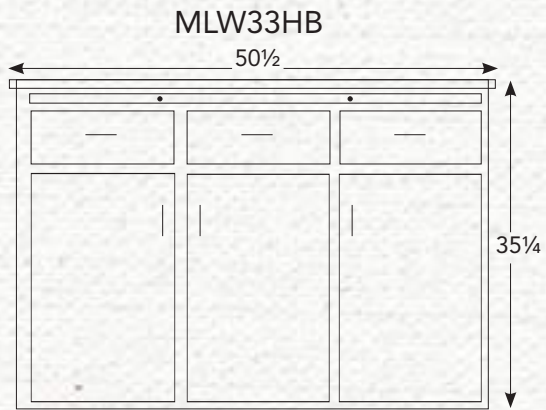

19.5"D x 54"W x 82"H

1 Adjustable Glass Shelf in Top
4 Adjustable Wood Shelves in Base

1.25" Wood Knobs

Standard with Touch Lights
Shown in Oak 104 Seally

3 DOOR HUTCHES

MLW300HTW / MLW300HB

19.5"D x 54"W x 82"H

1 Adjustable Wood Shelf in Top

3 Adjustable Wood Shelves in Base

1.25" Wood Knobs

Shown in QSWO 113 Micheal's

3DR-4

3 DOOR HUTCHES

3 DOOR HUTCH BASES

3 DOOR HUTCH TOPS

MLW41HB / MLW45HTW
19.5"D x 69.5"W x 82"H
6 Adjustable Wood Shelves in Top
4 Adjustable Wood Shelves in Base
1.25" Wood Knobs
Standard with Touch Lights
Shown in Oak 102 Fruitwood
Shown With Glass Sides Option

4 DOOR HUTCHES

MLW40HTW / MLW40HB

19.5"D x 69.5"W x 82"H

2 Adjustable Glass Shelves in Top

5 Adjustable Wood Shelves in Base

1.25" Wood Knobs

Standard with Touch Lights

Shown in Oak 102 Fruitwood