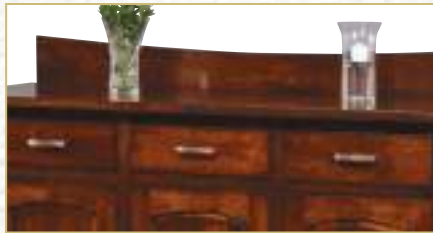

1/2 Mullions #103

Many different glass types available - Beveled, Leaded, Crackled, Seedy and Rain. Please call for details.

DOOR OPTIONS

BACKSPLASH OPTIONS

Arched

Gabled

Rounded

Larkspur