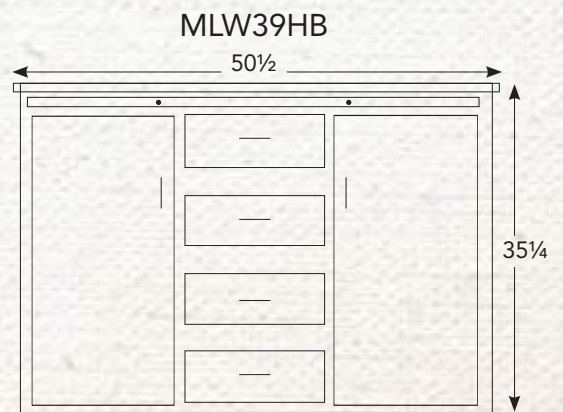

19.5"D x 54"W x 82"H

1 Adjustable Glass Shelf in Top
4 Adjustable Wood Shelves in Base

1.25" Wood Knobs

Standard with Touch Lights
Shown in Oak 104 Seally

3 DOOR HUTCHES

MLW300HTW / MLW300HB

19.5"D x 54"W x 82"H

1 Adjustable Wood Shelf in Top

3 Adjustable Wood Shelves in Base

1.25" Wood Knobs

Shown in QSWO 113 Micheal's

3DR-4

3 DOOR HUTCHES

3 DOOR HUTCH BASES

3 DOOR HUTCH TOPS

MLW41HB / MLW45HTW
19.5"D x 69.5"W x 82"H
6 Adjustable Wood Shelves in Top
4 Adjustable Wood Shelves in Base
1.25" Wood Knobs
Standard with Touch Lights
Shown in Oak 102 Fruitwood
Shown With Glass Sides Option