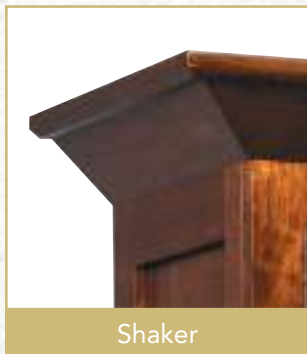

CROWN MOULDING STYLES