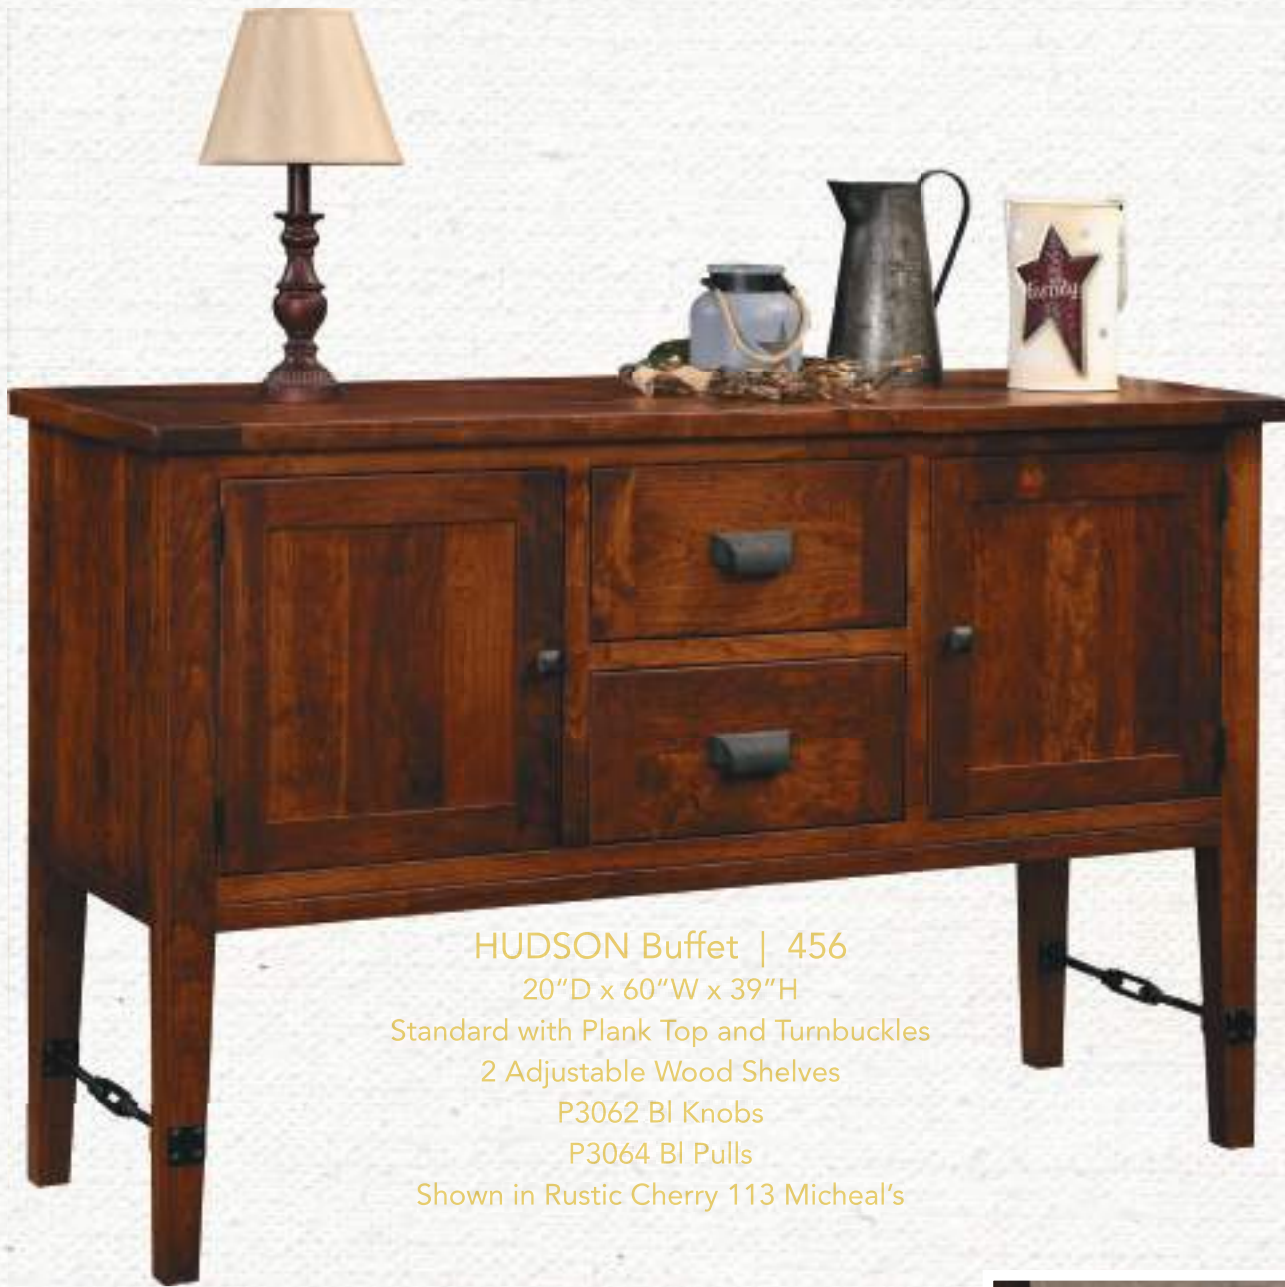

Shown in QSWO 113 Micheal's

RIO-2

RIO

RIO 2 Door Buffet | 1202

19"D x 35"W x 35.25"H

1 Adjustable Wood Shelf

Wood Knobs

Shown in Oak

RIO

RIO-3

RIO Cabinet | 1203
17.5"D x 40.5"W x 52.5"H
2 Adjustable Glass Shelves
Wood Knobs
Shown in QSWO 113 Micheal's

RIO-4

RIO

HUDSON
COLLECTION

1 Adjustable Glass Shelf in Top
1 Adjustable Wood Shelf in Base
P3062 BI Knobs
P3064 BI Pulls
Standard w/Touch Lights

HUDSON 3 Door Hutch | 455
20"D x 60"W x 85"H
Standard with Plank Top, Turnbuckles
and Shiplap Back
Shown in Rustic Cherry 113 Micheal's

HUDSON Buffet | 456

20"D x 60"W x 39"H

Standard with Plank Top and Turnbuckles

2 Adjustable Wood Shelves

P3062 BI Knobs

P3064 BI Pulls

Shown in Rustic Cherry 113 Micheal's

HD-2

HUDSON

ADELE
COLLECTION

1 Adjustable Wood Shelf
K-155 Knobs DBAC
K-155-96 Pulls DBAC
Also Available with 1.25" Smooth Top