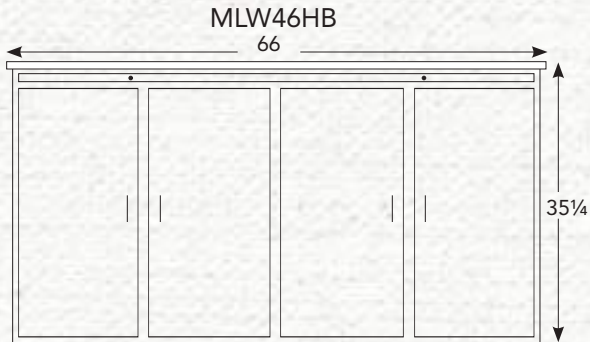

4DR-2

4 DOOR HUTCHES

MLW43HTW / MLW46HB
19.5"D x 69.5"W x 82"H
2 Adjustable Glass Shelves in Top
4 Adjustable Wood Shelves in Base
1.25" Wood Knobs
Standard with Touch Lights
Shown in Oak 104 Seally

4 DOOR HUTCHES

4DR-3

MLW42RHTW / MLW47HB
19.5"D x 69.5"W x 82"H
3 Adjustable Glass Shelves in Top
2 Adjustable Wood Shelves in Base
1.25" Wood Knobs
Standard with Touch Lights
Shown in Oak 104 Seally

4DR-4

4 DOOR HUTCHES