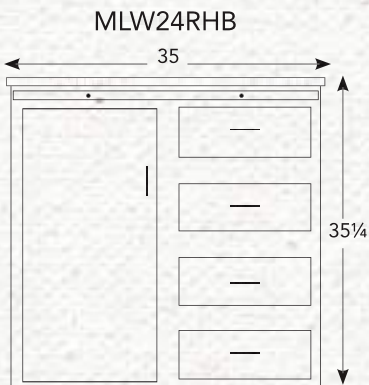

- Built with solid wood
- Adjustable shelving in top and bottom
- Full extension drawer slides
- Dovetail drawers
- Knife hinges
- Server tray

MLW20HTW / MLW20HB
 19.5"D x 38.375"W x 82"H
 1 Adjustable Glass Shelf in Top
 1 Adjustable Wood Shelf in Base
 1.25" Wood Knobs
 Standard with Touch Lights
 Shown in Oak 102 Fruitwood

MLW21HTW / MLW24RHB
 19.5"D x 38.75"W x 82"H
 1 Adjustable Glass Shelf in Top
 2 Adjustable Shelves in Base
 1.25" Wood Knobs
 Standard with Touch Lights
 Shown in Oak 102 Fruitwood

2 DOOR HUTCHES

Bases

Tops

2 DOOR HUTCH BASES AND TOPS

MLW37HTW / MLW33HB

19.5"D x 54"W x 82"H

1 Adjustable Glass Shelf

1 Adjustable Wood Shelf in Base

1.25" Wood Knobs

Standard with Touch Lights