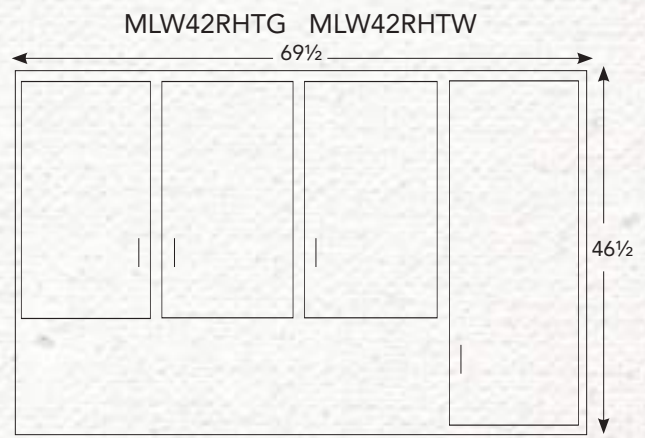

4 DOOR HUTCH TOPS