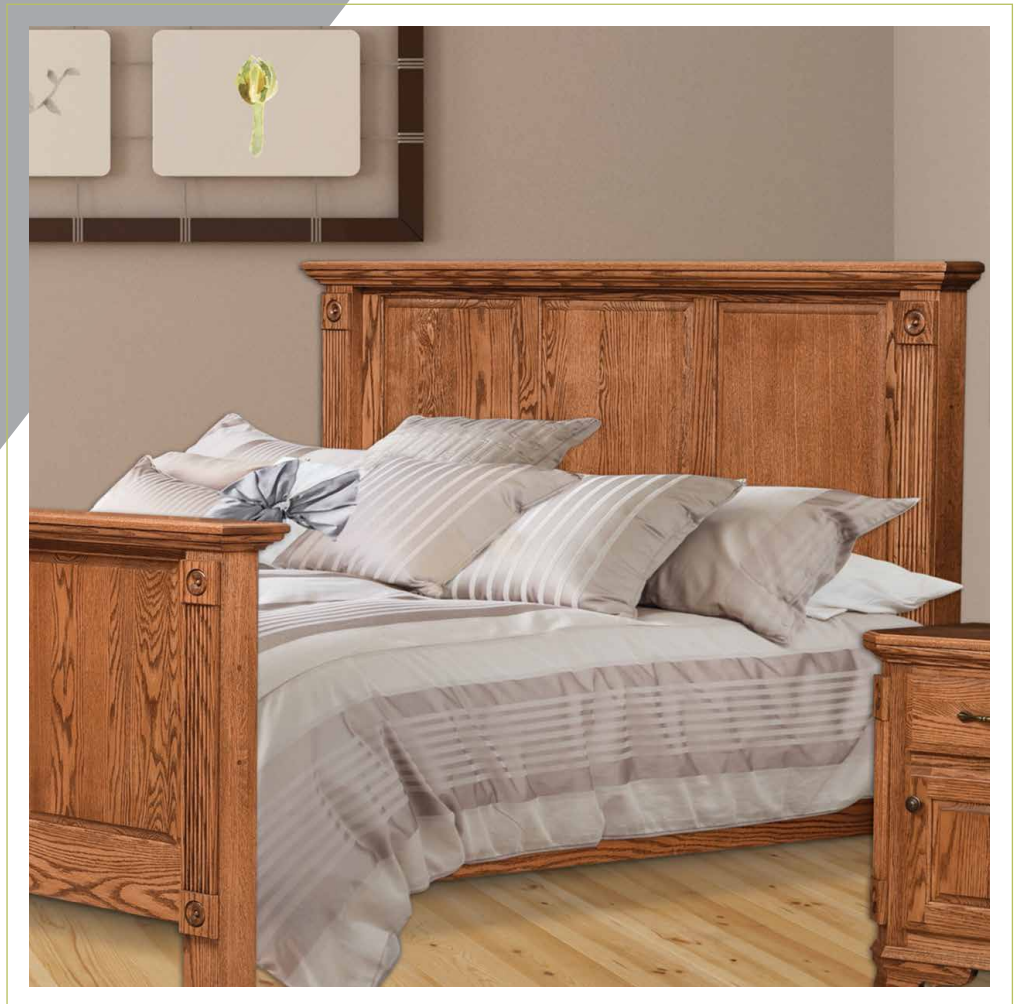

southern **deluxe**
COLLECTION