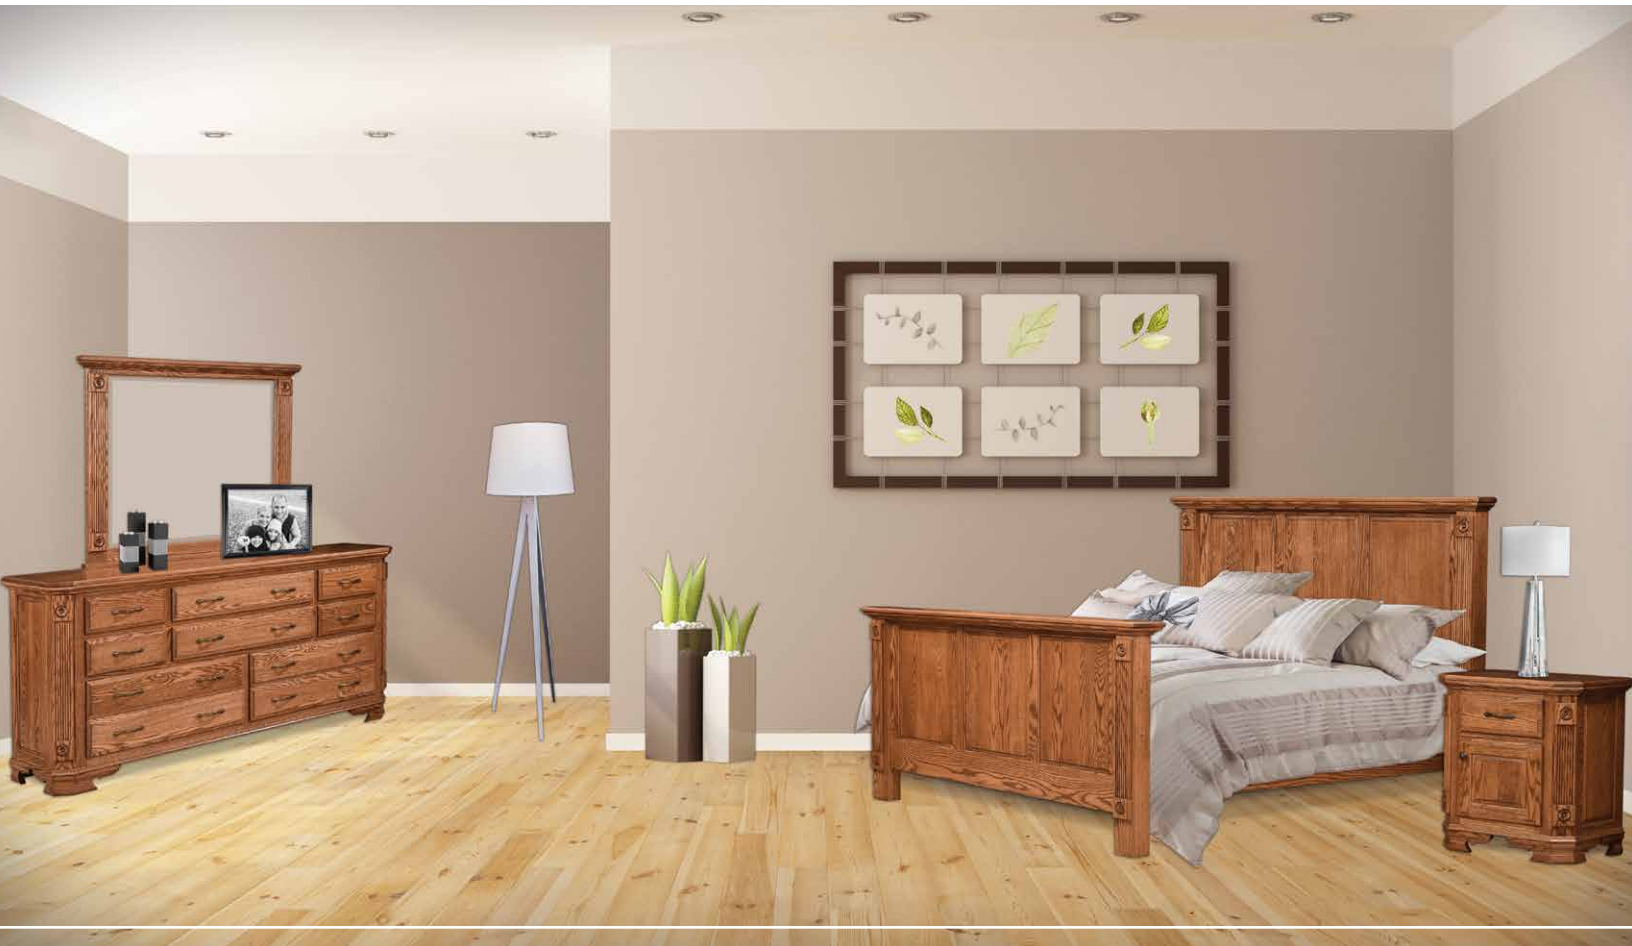

armoire

no: CA-3664

36"w x 64"h x 21"d

shelves are standard :: clothing rod is optional

southern **deluxe**
COLLECTION

SHOWN IN:
oak wood with OCS 102 fruitwood stain

standard hardware:
K-516-AEM

southern**deluxe**
COLLECTION