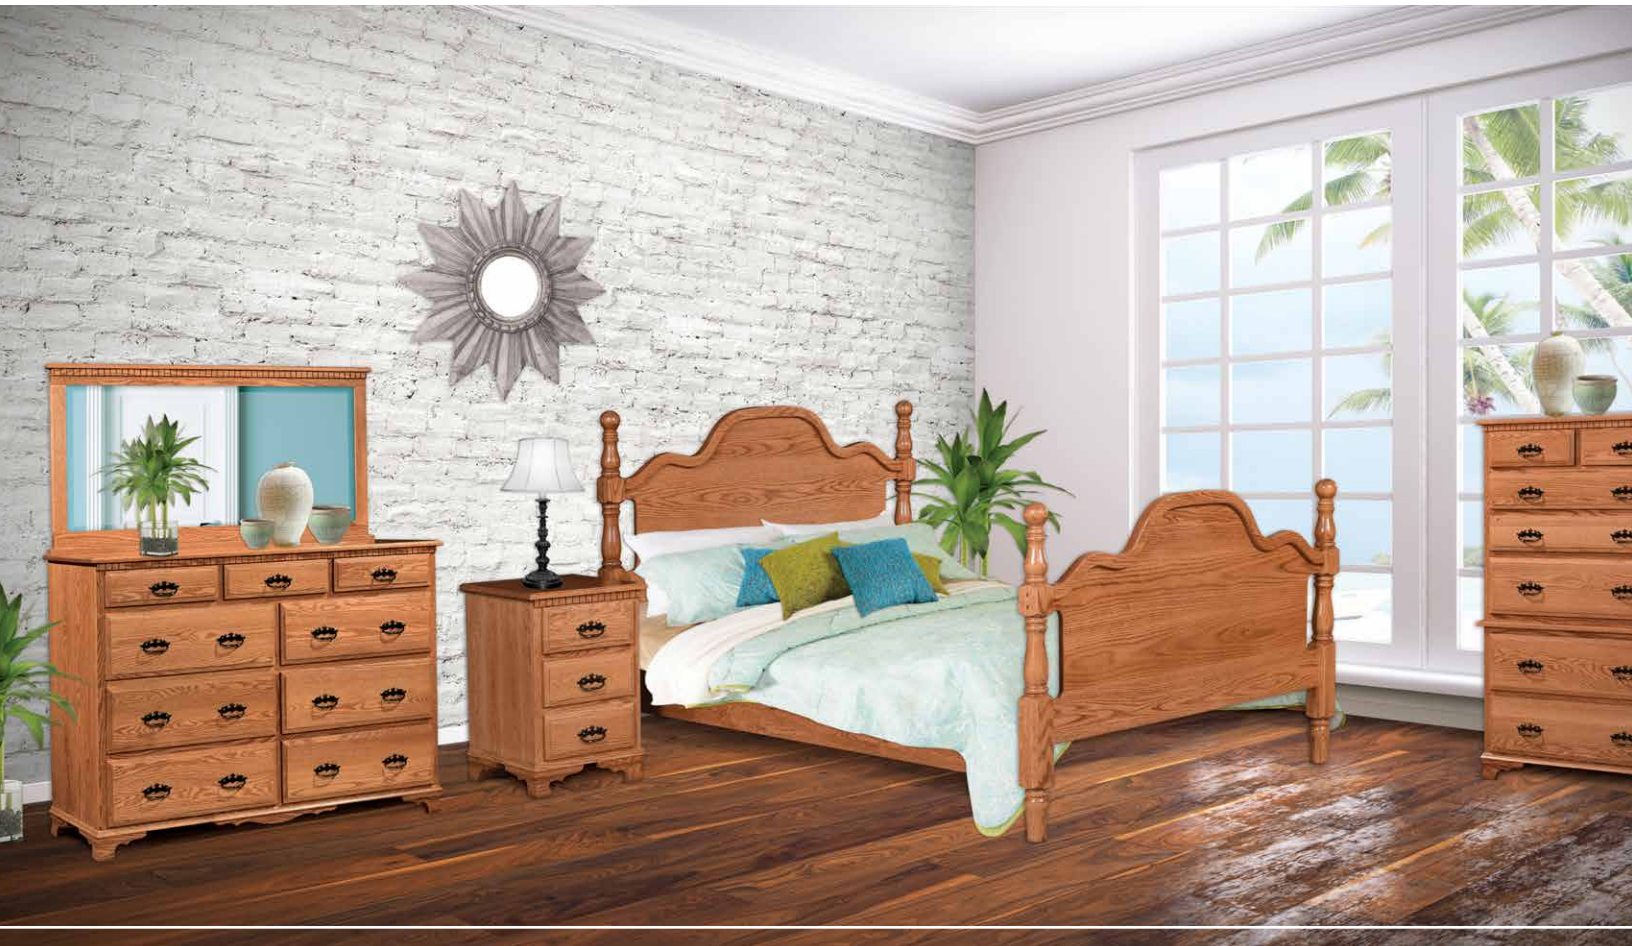

SHOWN IN:
oak wood with OCS 103 MX stain

standard hardware:
152 AE

country
COLLECTION