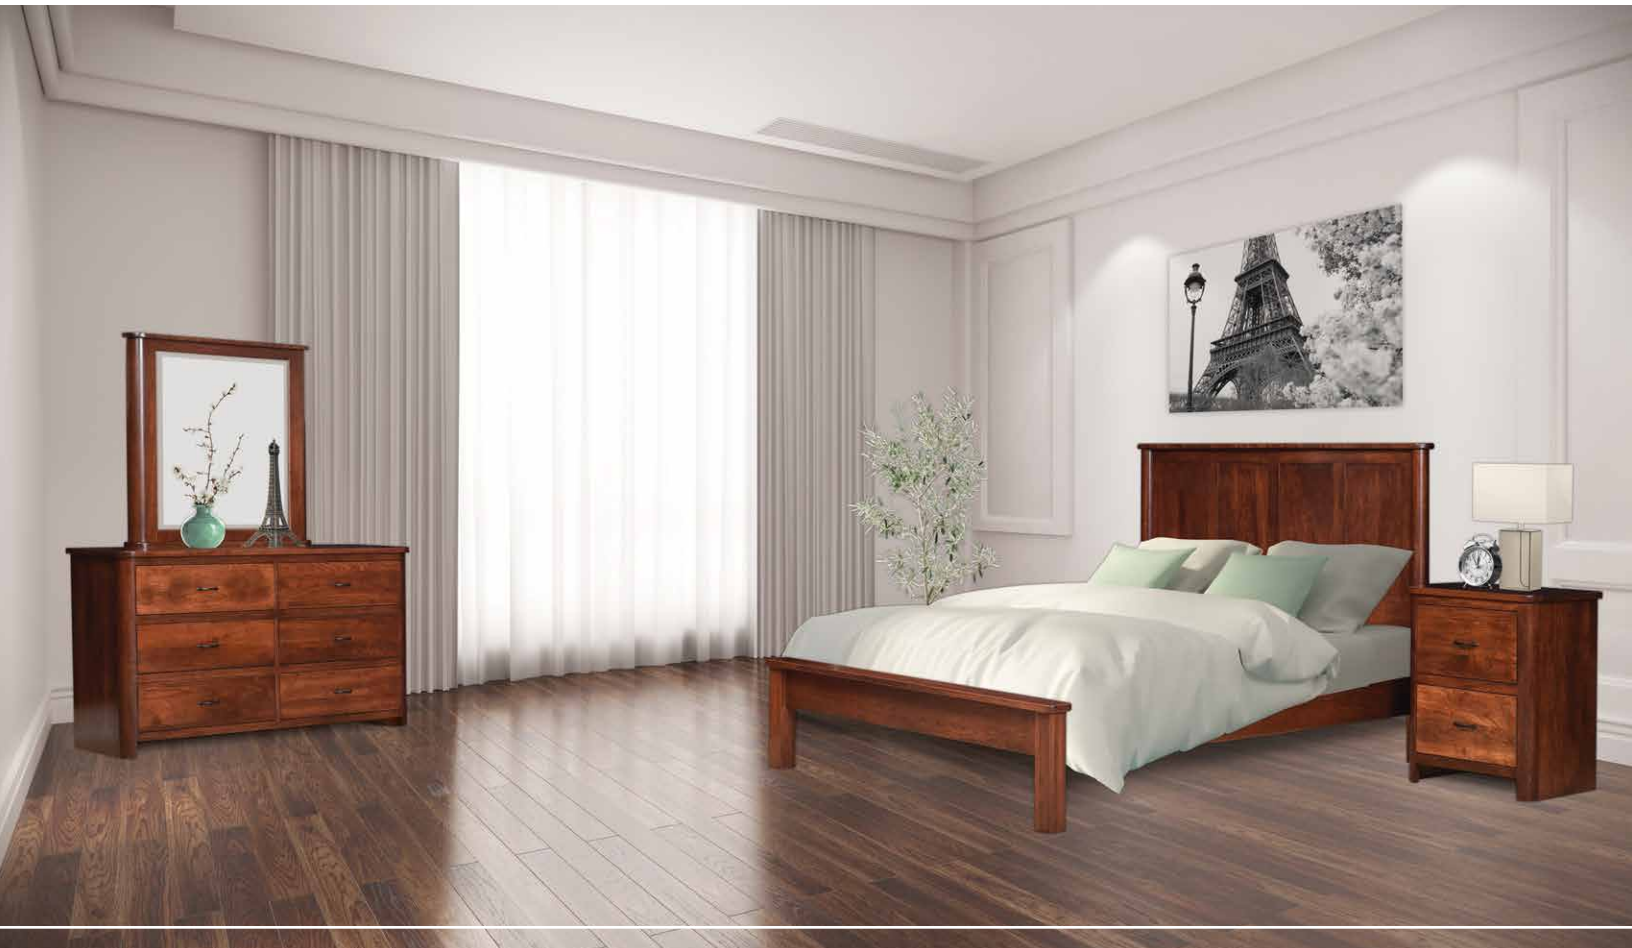

SHOWN IN:
vintage cherry wood with OCS-106 stain

standard hardware:
P3448MB

cunningham
COLLECTION