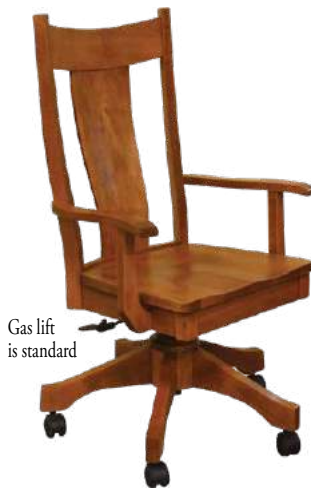

52A Arm Chair
22½"Wx17"Dx40"H

Gas lift
is standard

52D Desk Chair
22½"Wx17"Dx40-44"Adj. H

5224 24" Bar Chair
19"Wx17"Dx41"H

5224 24" Swivel Bar Chair
19"Wx17"Dx41"H

optional turnstone
base available on
swivel bar stool

Dalton CHAIRS

50 Side Chair
18½"Wx16½"Dx35"H

Eagle CHAIRS

62 Side Chair
19"Wx17"Dx42"H

62A Arm Chair
24½"Wx17"Dx42"H

62FBS Fabric Side Chair
19"Wx17"Dx42"H

Gas lift
is standard

62D Desk Chair
24½"Wx17"Dx42-46"Adj. H

6224 24" Bar Chair
19"Wx17"Dx44½"H

6224 24" Swivel Bar Chair
19"Wx17"Dx44½"H

optional turnstone
base available on
swivel bar stool

Eagle CHAIRS
WITH WROUGHT IRON

162 Side Chair
19"Wx17"Dx42"H

162A Arm Chair
24½"Wx17"Dx42"H