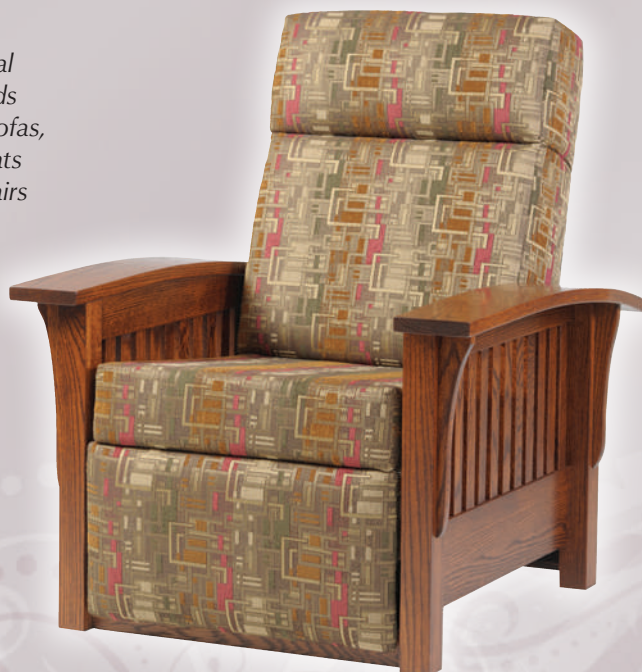

*Power option  
available on  
all recliners*

1800

**Mission Recliner**

37¼"D x 32¾"W x 43"H

Seat Height: 19¾"

*Power option  
available on  
all recliners*

*Optional  
arm pads  
for all sofas,  
love seats  
and chairs*