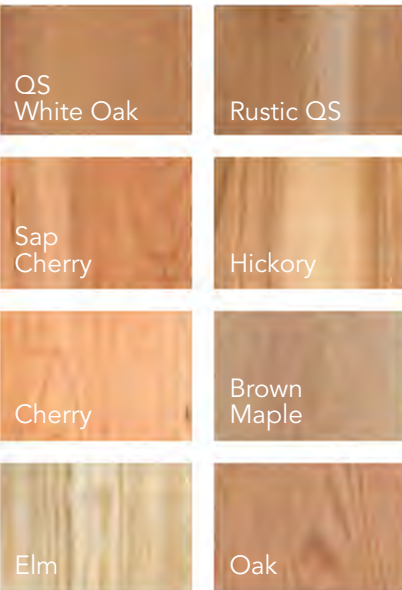

Wood Species Options

Shown here in
Rustic Quarter Sawn
White Oak

FEATURE DETAILS

Top edge detail

Premium hardware

Leg detail

Interior tube light

2-DOOR GALVEXTON CURIO