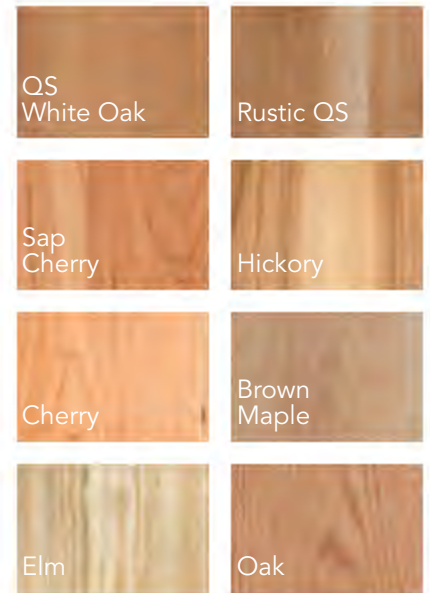

Wood Species Options

FEATURE DETAILS