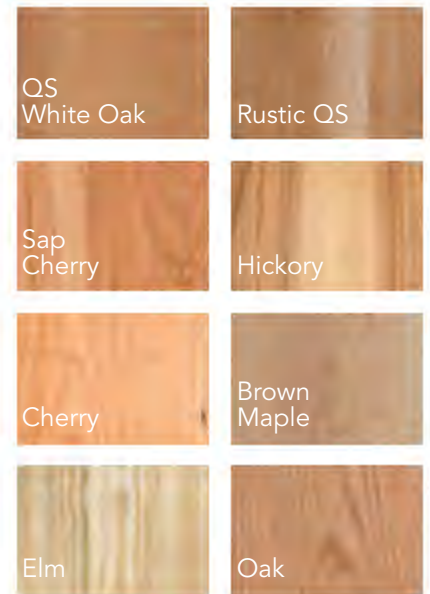

Wood Species Options

FEATURE DETAILS