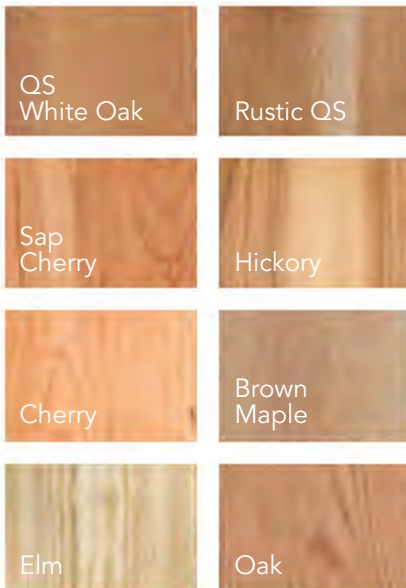

SLIDING CURIO

ITEM #3972M

72"H x 39"W x 17"D

Standard Features

- Tube Light
- 2 Glass Shelves
- Slide to Right
- Hardware #53005-FB

Optional Features

- Wood Shelves
- Wood Back
- 1 LED Light with Touch Switch
- Slide to Left
- Beveled Glass
- 2 Way Slide

Wood Species Options

Shown here in Sap Cherry