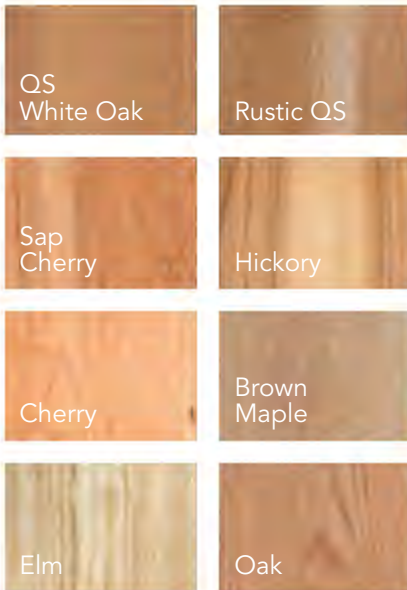

Wood Species Options

Shown here in
Brown Maple

FEATURE DETAILS

Premium hardware

Hinge door detail

Interior tube light

Mullion detail

OPTION