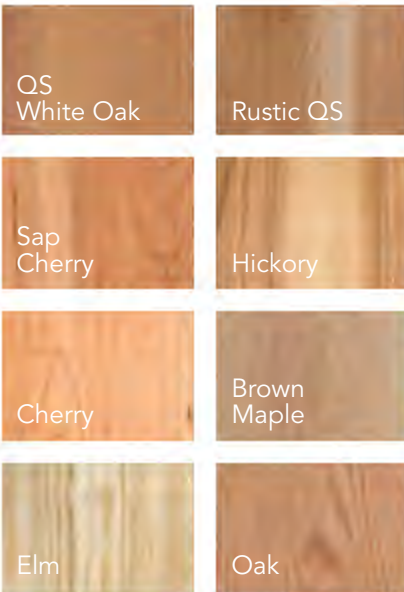

Wood Species Options

Shown here in
Brown Maple

FEATURE DETAILS

Top edge detail

Premium hardware

Leg detail

Interior tube light

SUMMIT CONSOLE