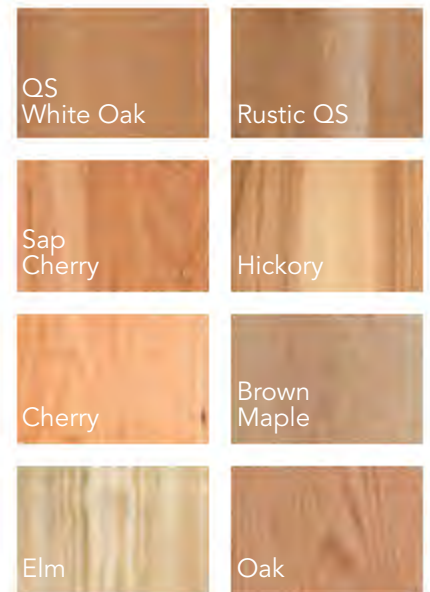

Wood Species Options

FEATURE DETAILS