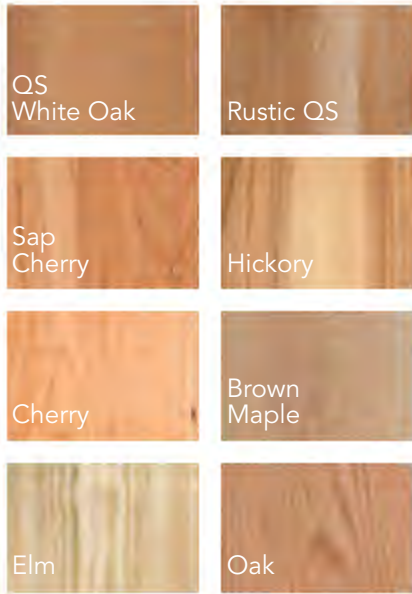

Optional Features

- Reverse Panel Door
- Beveled Mirror

Wood Species Options

FEATURE DETAILS

Black hooks detail

Interior door hooks and hinge

Premium hardware

Open drawer detail