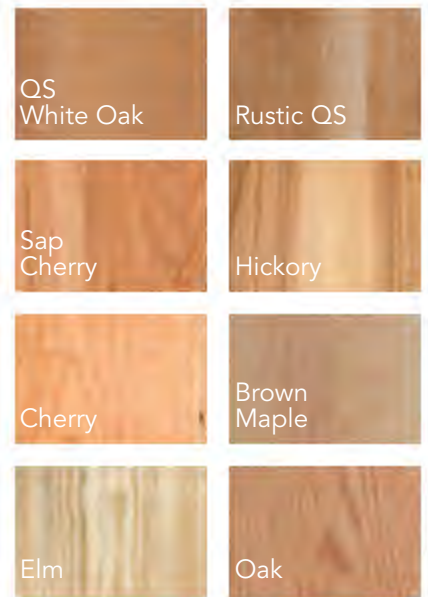

Shown here in
Maple

Standard Features

- 2 LED Lights
- Full Extension Slides
- 3 Glass Shelves
- Wood Back
- Hardware #585-128-DP | 585-DP

Optional Features

- Wood Shelves
- Beveled Glass

Wood Species Options