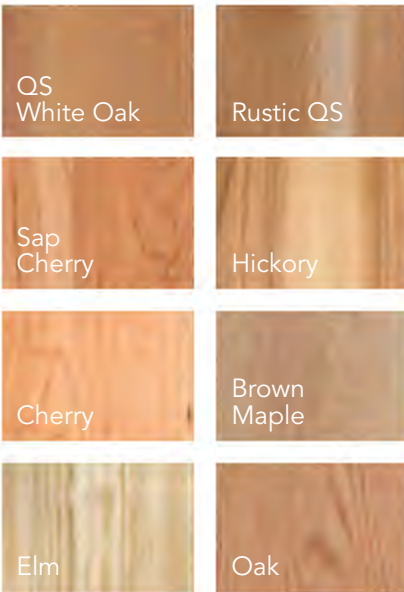

- Tube Light
- Mirror Back
- 4 Glass Shelves
- Hardware #K-525-DBAL

Optional Features

- Mullions
- Wood Back
- Wood Shelves
- 2 LED Lights with Touch Switch

Wood Species Options

Shown here in Oak

FEATURE DETAILS