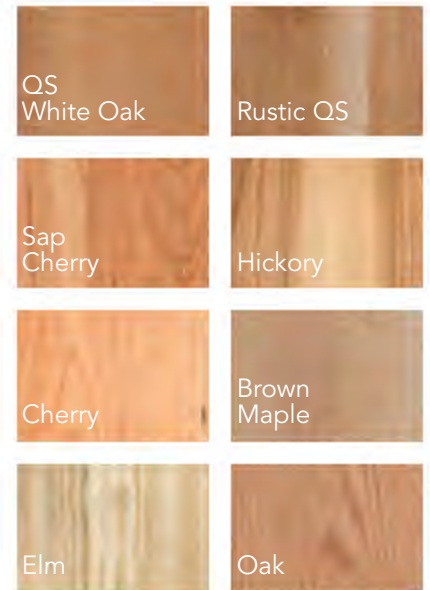

SLIDING CURIO

ITEM #3972T
72"H x 39"W x 17"D

Standard Features

- Tube Light
- 2 Glass Shelves
- Slide to Right
- Hardware #53005-FB

Optional Features

- Wood Shelves
- Wood Back
- 1 LED Light with Touch Switch
- Slide to Left
- Beveled Glass
- 2 Way Slide

Wood Species Options

Shown here in
Oak