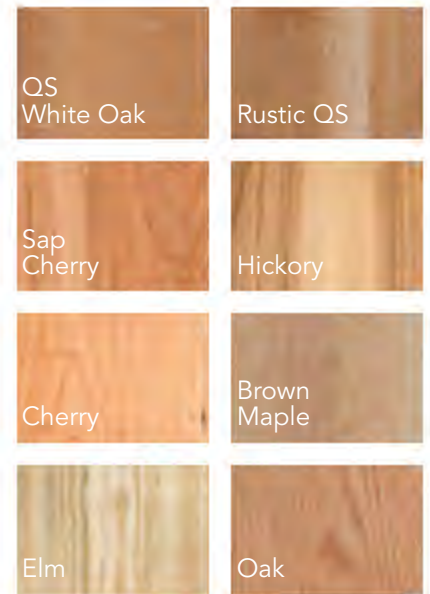

Wood Species Options

FEATURE DETAILS