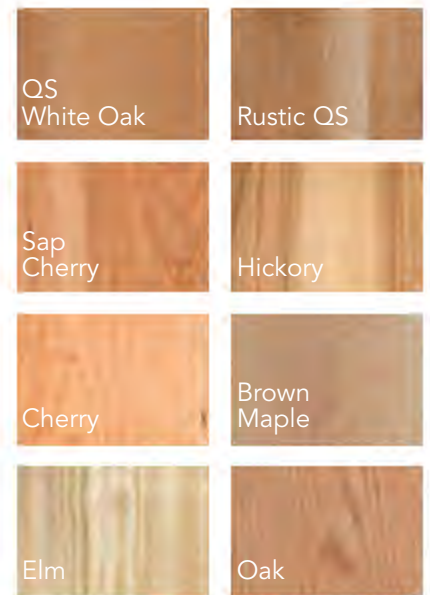

Shown here in Sap Cherry

Standard Features

- 3 Glass Shelves
- Mirror Back
- No Light
- Hardware #53005-ORB

Optional Features

- Wood Shelves
- Mirror Back
- Beveled Glass

Wood Species Options

FEATURE DETAILS