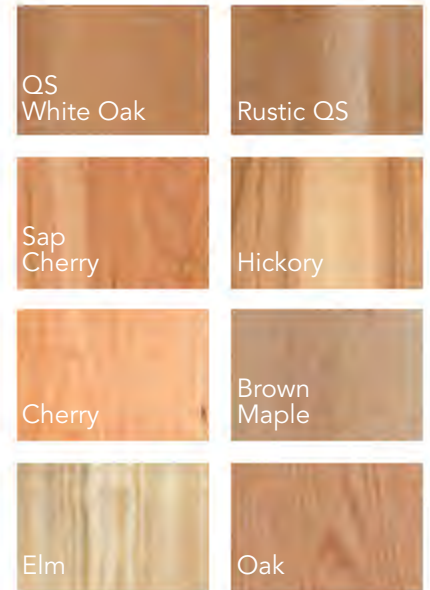

Wood Species Options

FEATURE DETAILS

OPTION

Top molding detail

Interior tube light

Leg detail

Mullions option

1-DOOR GALVEXTON CURIO