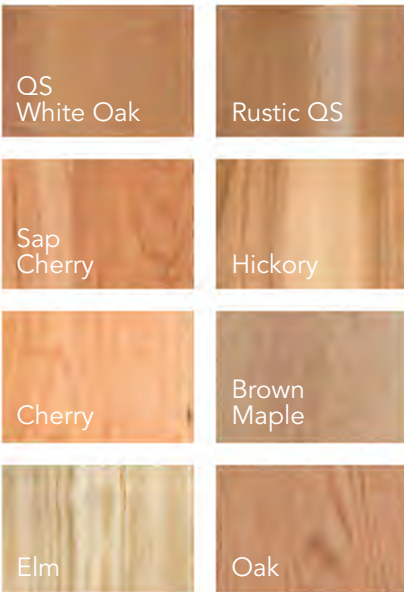

2-DOOR PICTURE FRAME CURIO

ITEM #141

76"H x 43½"W x 17½"D

Standard Features

- Tube Light
- Mirror Back
- 4 Glass Shelves
- Hardware #MO-6373-DBAC

Optional Features

- Wood Shelves
- Wood Back
- 2 LED Lights with Touch Switch
- Lock

Wood Species Options

Shown here in
Oak