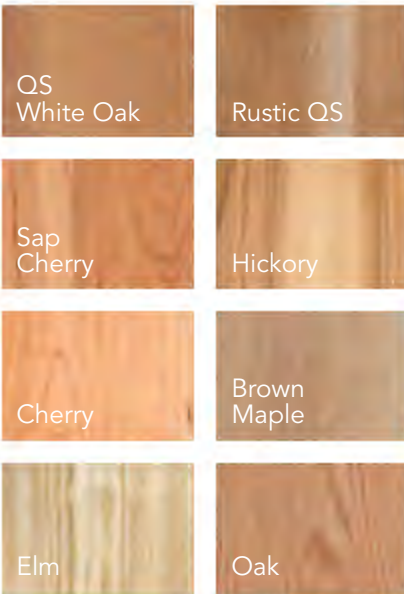

Wood Species Options

Shown here in
Sap Cherry

FEATURE DETAILS

Top edge detail

Interior tube light

Leg detail

OPTION

Mullions option