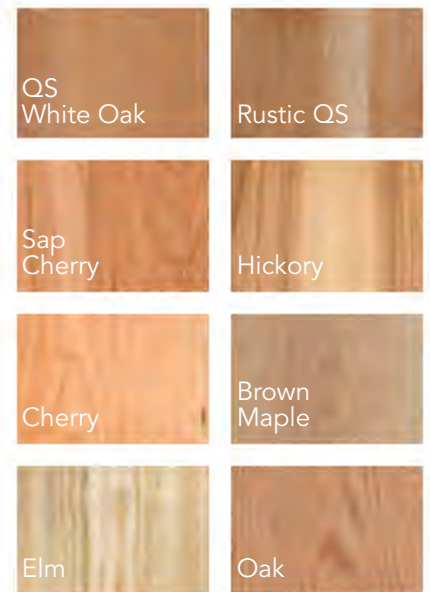

Wood Species Options

Top edge detail

Glass top detail