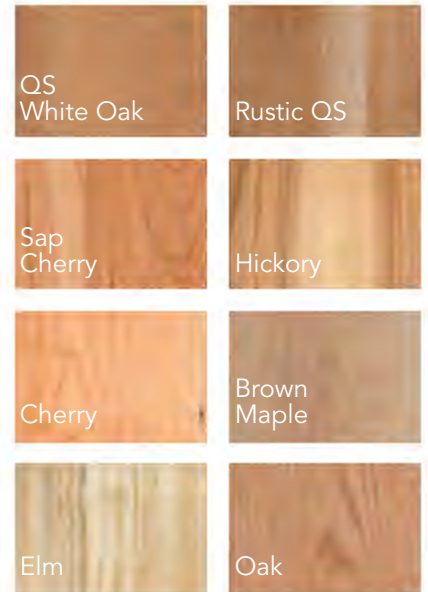

Wood Species Options