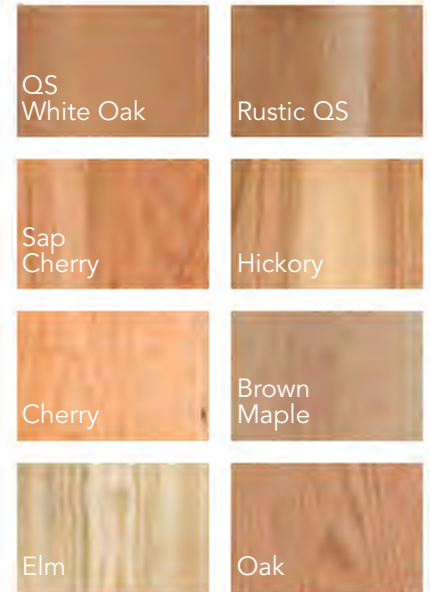

2-DOOR 1-BAY CONSOLE

ITEM #120
30"H x 51"W x 17"D

Standard Features

- Double Tube Light
- Mirror Back
- 1 Glass Shelf
- Hardware #53005-ORB

Optional Features

- Beveled Glass
- Glass Top
- Wood Back
- Wood Shelves
- 1 LED Light with Touch Switch

Wood Species Options

Shown here in
Oak

FEATURE DETAILS