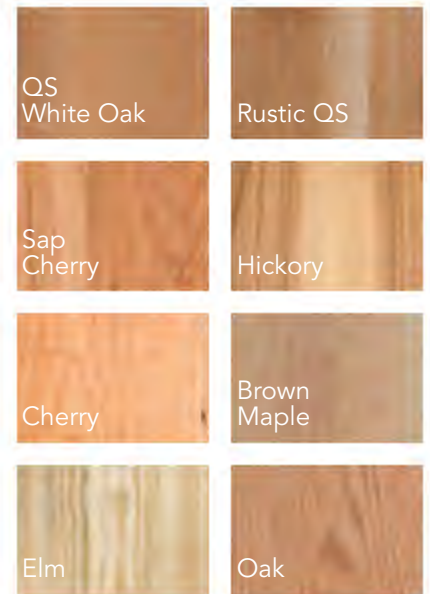

Wood Species Options

FEATURE DETAILS

OPTION