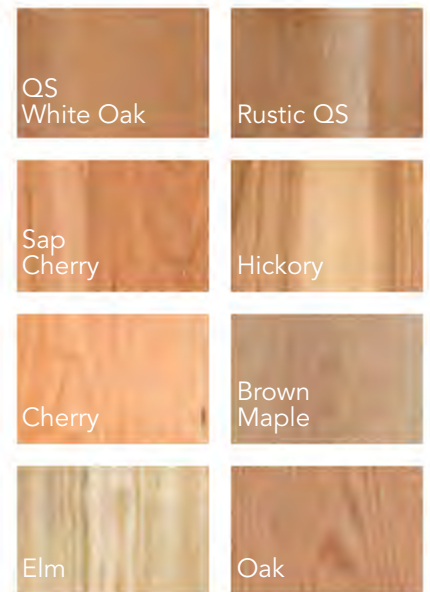

Wood Species Options

FEATURE DETAILS