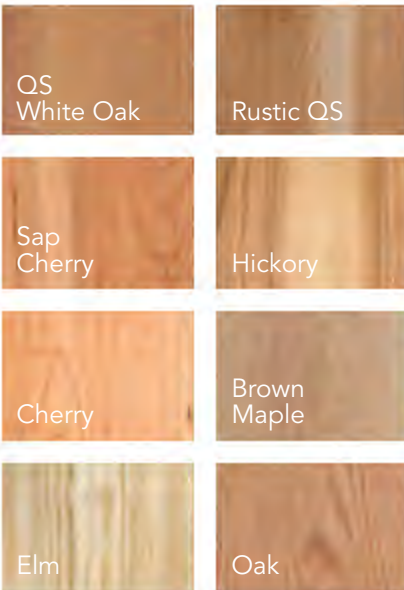

Shown here in
Brown Maple

FEATURE DETAILS

Detailed edge molding

Interior tube light

Leg detail

Mullions option

OPTION

TAPERED MISSION CURIO