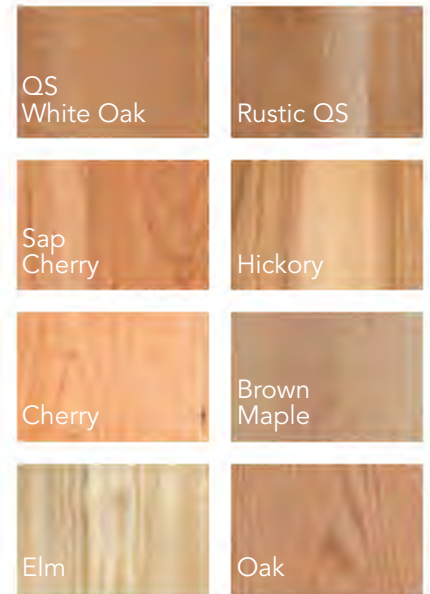

LARGE ANGLED CONSOLE

ITEM #135
30"H x 51"W x 19"D

Standard Features

- Tube Light
- Mirror Back
- 1 Glass Shelf
- Hardware #53005-ORB

Optional Features

- Beveled Glass
- Wood Back
- Wood Shelves
- Glass Top
- 1 LED Light with Touch Switch

Wood Species Options

Shown here in
Oak

FEATURE DETAILS