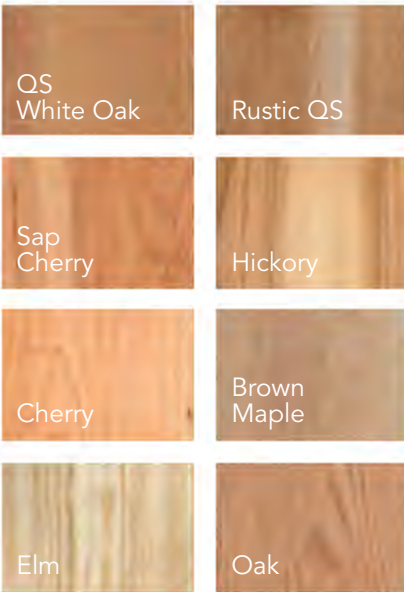

Wood Species Options

Shown here in
Brown Maple

FEATURE DETAILS

Top molding detail

Interior tube light

Leg detail

Door style option

OPTION