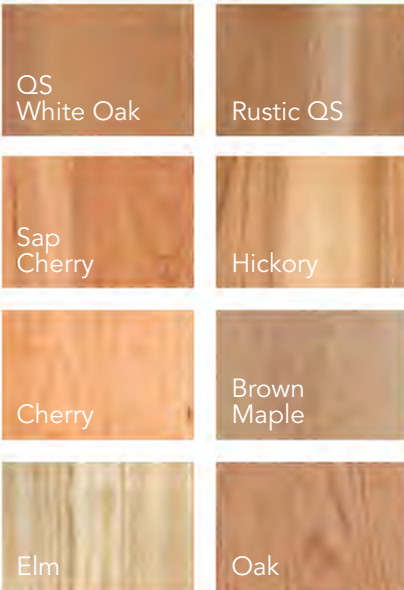

SWIVEL MIRROR ORGANIZER

ITEM #305

72"H x 16½"W x 16½"D

Standard Features

- Raised Panel Door
- 5 Wood Shelves
- Black Hooks
- Hardware #53005-FB

Optional Features

- Beveled Glass
- Reverse Panel Door

Wood Species Options