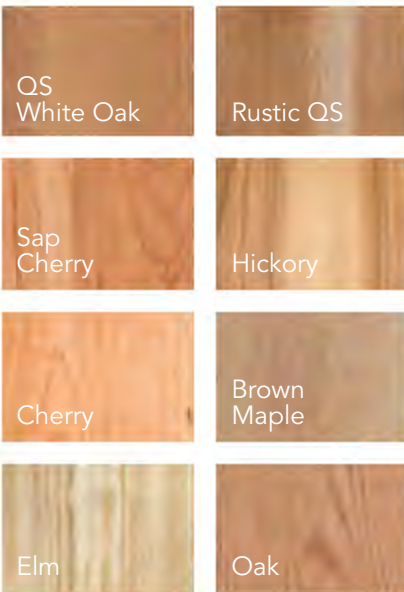

Wood Species Options

Shown here in
Oak

FEATURE DETAILS

Top edge detail

Interior tube light

Leg detail

Mullions option

Leaded glass option