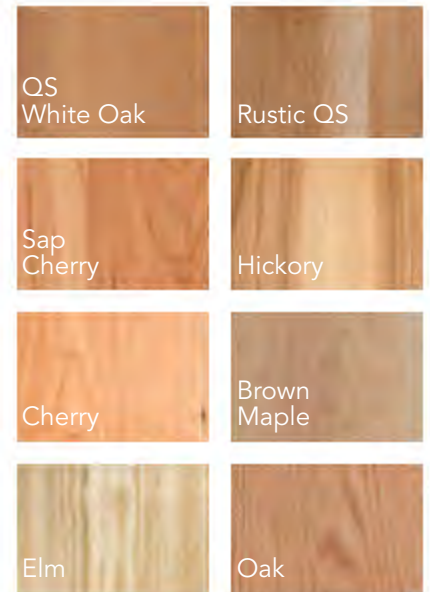

RUSTIC BARN DOOR CURIO

ITEM #6772
72" H x 67" W x 17" D

Standard Features

- 3 LED Lights
- 12 Glass Shelves
- Wood Back

Optional Features

- Wood Shelves
- Beveled Glass

Wood Species Options

Shown here in
Ruffsawn Brown Maple