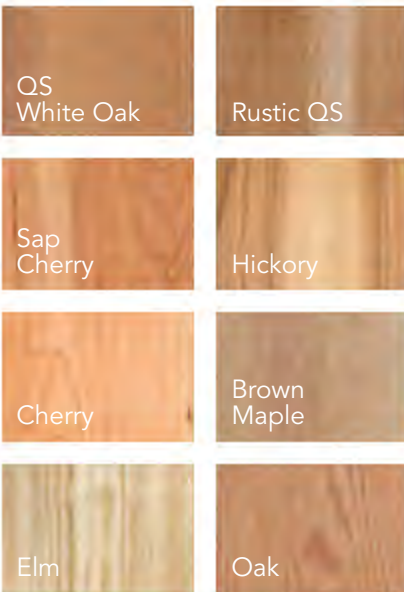

2-WAY SLIDING CURIO

ITEM #4575

75"H x 45"W x 20¾"D

Standard Features

- Mirror Back
- Two-Way Slide
- 4 Glass Shelves
- Lock
- 2 LED Lights with Touch Switch

Optional Features

- Beveled Glass
- Wood Back
- Wood Shelves

Wood Species Options

Shown here in Oak