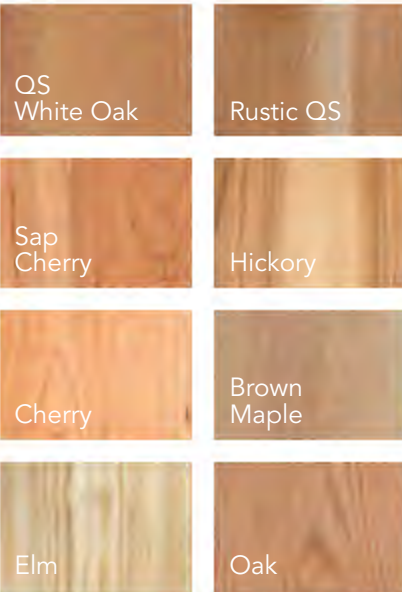

- Beveled Glass
- Glass Top
- Wood Back
- Wood Shelves
- 1 LED Light with Touch Switch

Wood Species Options

Shown here in
Oak

FEATURE DETAILS

Top edge detail

Premium hardware

Base detail

Interior tube light