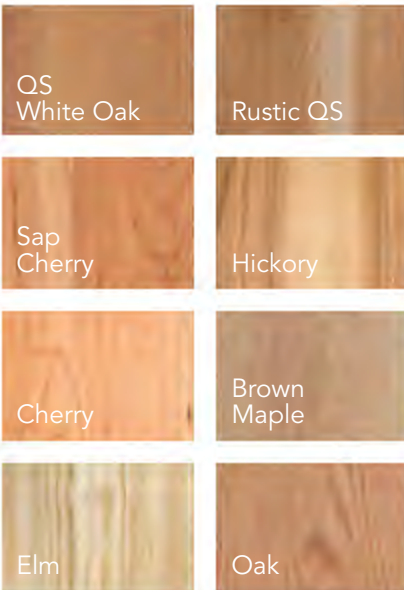

2-DOOR CONSOLE

ITEM #115

30"H x 39⁵/₈"W x 17"D

Standard Features

- Tube Light
- 1 Glass Shelf
- Mirror Back
- Hardware #53005-ORB

Optional Features

- Beveled Glass
- Wood Back
- Wood Shelves
- 1 LED Light with Touch Switch

Wood Species Options

Shown here in
Sap Cherry