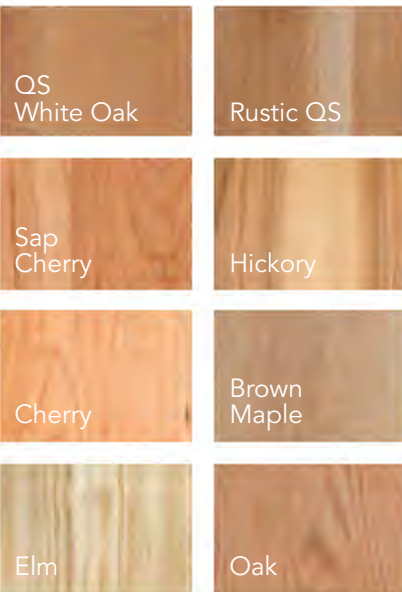

Standard Features

- Ship Lap Back
- 5 Glass Shelves
- 2 LED Lights
- Leaded Glass [Shown]
- Hardware #275-ABZ

Optional Features

- Beveled Glass
- Mirror Back
- Wood Shelves

Wood Species Options

Shown here in
Quarter Sawn
White Oak