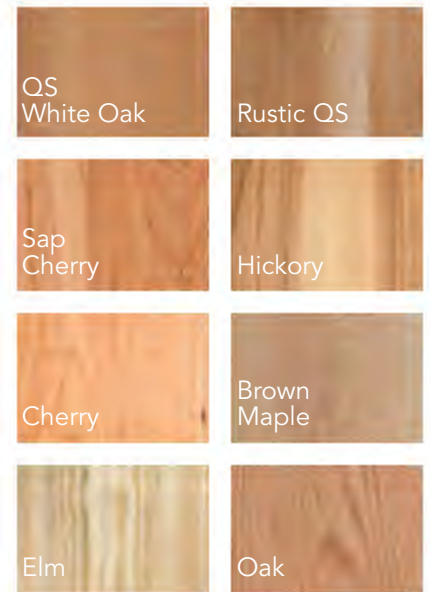

47" H x 23½" W x 15¼" D

Standard Features

- Tube Light
- Mirror Back
- 3 Glass Shelves
- Hardware #Wood Knob

Optional Features

- Beveled Glass
- Wood Back
- Wood Shelves
- 1 LED Light

Wood Species Options

Shown here in
Rustic Quarter Sawn
White Oak