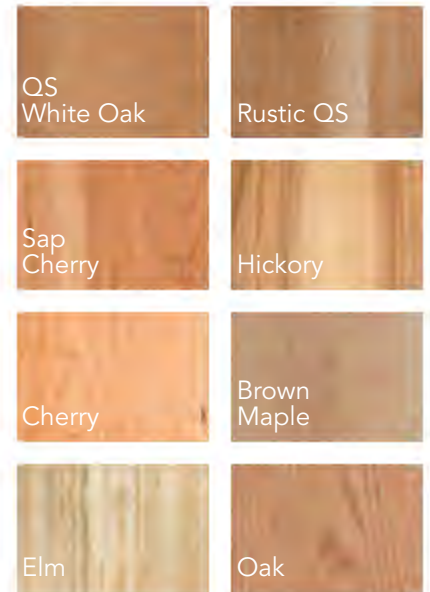

Optional Features

- Beveled Glass
- Wood Back
- Wood Shelves

Wood Species Options

FEATURE DETAILS

Detailed edge molding

Interior LED light

Smooth slide hardware

Keyed door lock