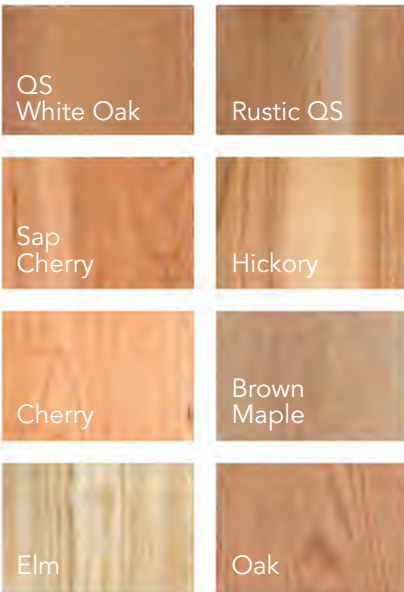

2-DOOR TALL CURIO

ITEM #2476

76"H x 24"W x 15½"D

Standard Features

- Tube Light
- Mirror Back
- 4 Glass Shelves
- Hardware #Wood Knob

Optional Features

- Beveled Glass
- Wood Back
- Wood Shelves
- 1 LED Light with Touch Switch

Wood Species Options

Shown here in Oak