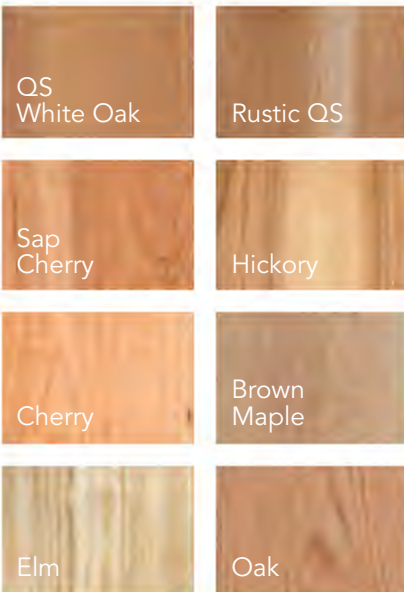

SMALL SLIDING DOOR CURIO

ITEM #175

47"H x 26"W x 17"D

Standard Features

- Tube Light
- Mirror Back
- 2 Glass Shelves
- Slide to Right

Optional Features

- Beveled Glass
- Wood Back
- Wood Shelves
- Slide to Left
- Lock
- 1 LED Light with Touch Switch

Wood Species Options

Shown here in
Oak