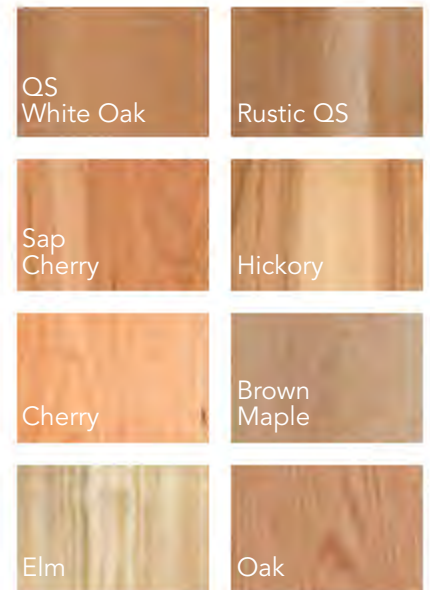

Wood Species Options

FEATURE DETAILS