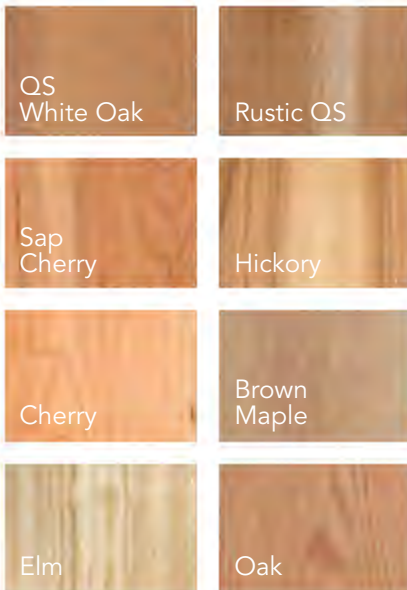

Standard Features

- 2 Glass Shelves
- Mirror Back
- Slide to Right
- No Light

Optional Features

- Beveled Glass
- Wood Back
- Wood Shelves
- Slide to Left

Wood Species Options

Shown here in Oak

Door slides open