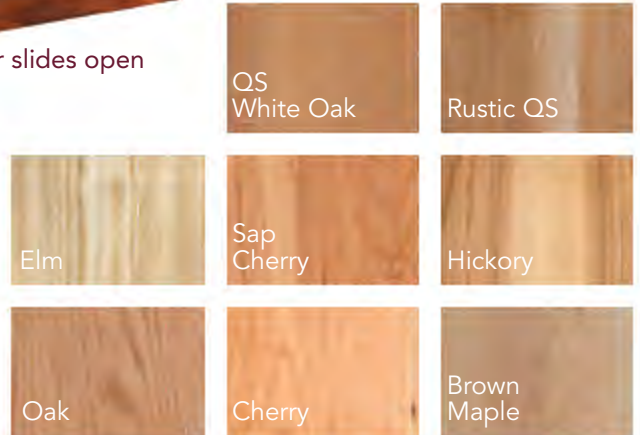

Wood Species Options