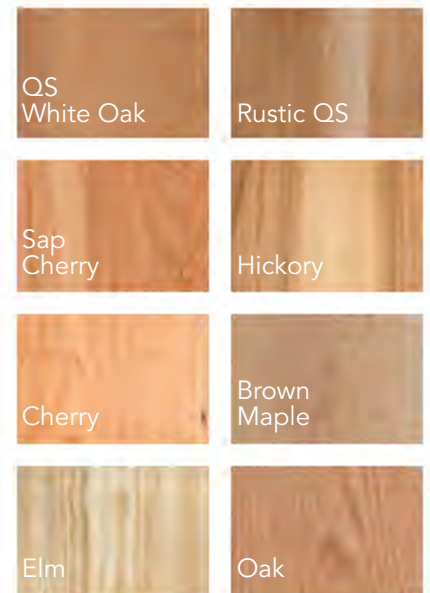

Wood Species Options

FEATURE DETAILS

Interior tube light

Top edge detail

Premium wood pulls

Leg detail

TALL CORNER CURIO

ITEM #2775