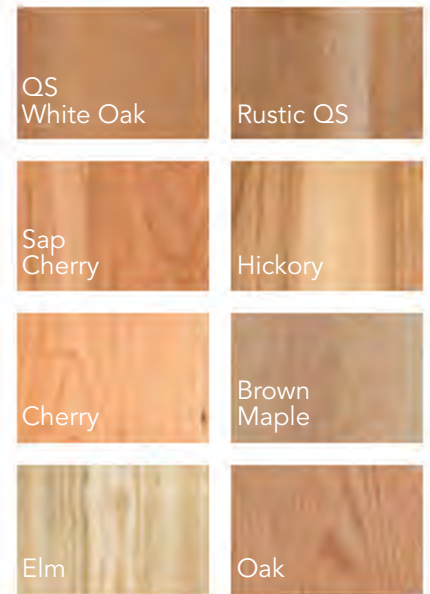

Wood Species Options

Shown here in
Brown Maple

FEATURE DETAILS

Top edge detail

Premium hardware

Leg detail

Interior tube light

SUMMIT CONSOLE

ITEM #3936

36" H x 39" W x 16½" D

Shown here in Oak

Standard Features

- No Light
- Glass Top
- Mirror Back
- 2 Glass Shelves
- Hidden Drawer
- Hardware #P-2143-SN

Optional Features

- Wood Back
- Wood Shelves
- 1 LED Light with Touch Switch

Wood Species Options

FEATURE DETAILS

Crown detail

Base details

Premium hardware

Hidden drawer detail

QUILT CASES

QUEEN-ANN QUILT CASE