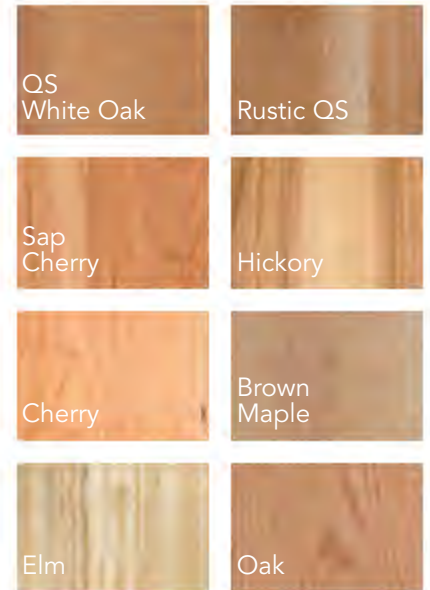

Wood Species Options