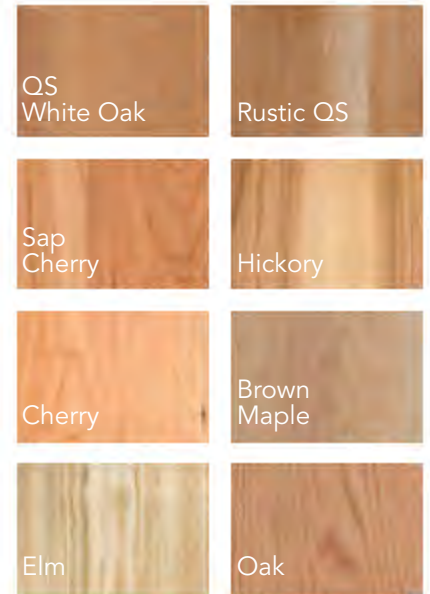

Wood Species Options

Shown here in
Rustic QS

FEATURE DETAILS