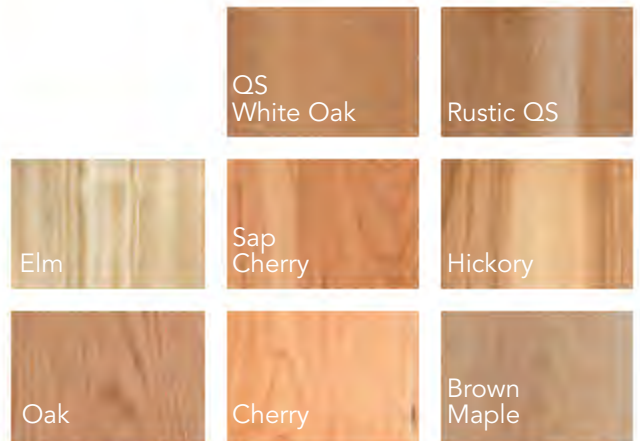

Wood Species Options

FEATURE DETAILS

OPTION