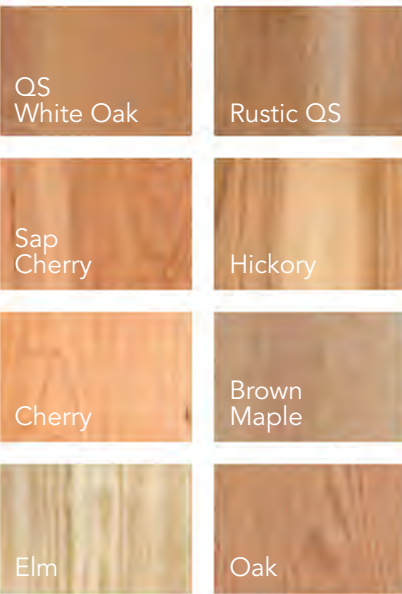

- Tube Light
- Mirror Back
- 4 Glass Shelves
- Hardware #MO-6373-DBAC

Optional Features

- Beveled Glass
- Wood Back
- Wood Shelves
- 1 LED Light with Touch Switch
- Lock

Wood Species Options

Shown here in
Brown Maple