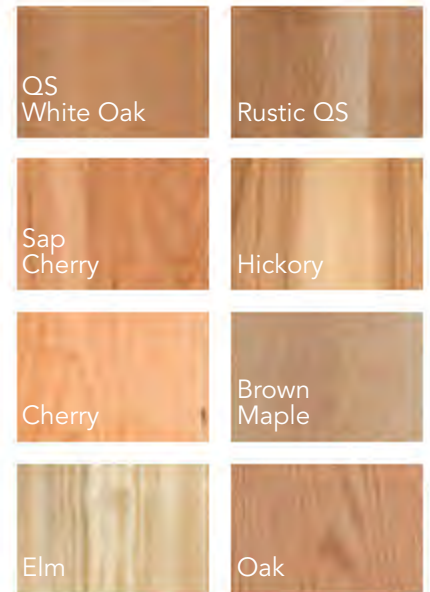

Wood Species Options

Shown here in
Brown Maple

FEATURE DETAILS

Crown detail

Base details

Interior tube light

Hidden drawer detail

2-DOOR PICTURE FRAME CURIO