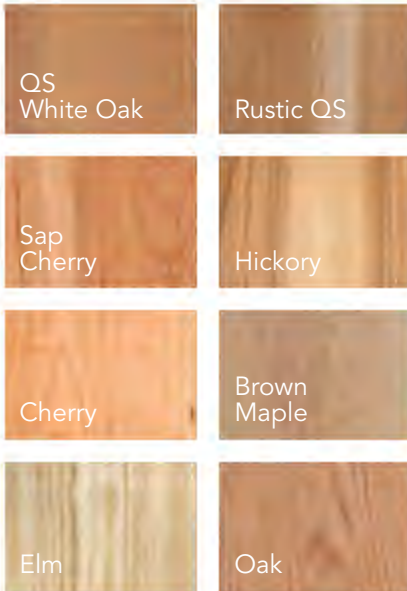

Wood Species Options

Shown here in
Maple

FEATURE DETAILS

Top edge detail

Premium hardware

Detailed bottom edge molding

Interior tube light

TALL CORNER MISSION CURIO