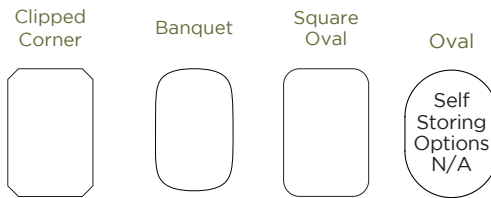

	42x54			48x48			54x54			60x60			72x72		
	Self Storing Options	Seats	Overall Size in Inches	Self Storing Options	Seats	Overall Size in Inches	Self Storing Options	Seats	Overall Size in Inches	Self Storing Options	Seats	Overall Size in Inches	Self Storing Options	Seats	Overall Size in Inches
Solid Top	None	6	54	None	4	48	None	6	54	None	6	60	None	8	72
1 Leaf	1 With Apron	6	66	None	4	60	None	8	66	None	8	72	N/A	N/A	N/A
2 Leaves	1 With Apron, 1 Without Apron,	8	78	None	6	72	None	8	78	None	8	84	N/A	N/A	N/A
3 Leaves	1 With Apron, 1 Without Apron, 1 Not Self Storing	8	90	None	6	84	N/A	N/A	N/A	N/A	N/A	N/A	N/A	N/A	N/A

TULIP DOUBLE PEDESTAL

Without spindles

SHOWN IN

*Square Oval Style,
Roundover Edge and
Cabriole Feet*

OPTIONS

- Sheaf rail
- Without spindles

TOP STYLE OPTIONS

FEET OPTIONS

	42x60			42x66			42x72		
	Self Storing Options	Seats	Overall Size in Inches	Self Storing Options	Seats	Overall Size in Inches	Self Storing Options	Seats	Overall Size in Inches
Solid Top	None	6	60	None	6	66	None	6	72
1 Leaf	1 With Apron	6	72	1 With Apron	6	78	1 With Apron	6	84
2 Leaves	2 With Apron	8	84	2 With Apron	8	90	2 With Apron	8	96
3 Leaves	2 With Apron, 1 Without Apron	8	96	2 With Apron, 1 Without Apron	8	102	2 With Apron, 1 Without Apron	8	108
4 Leaves	2 With Apron, 2 Without Apron	10	108	2 With Apron, 2 Without Apron	10	114	2 With Apron, 2 Without Apron	10	120