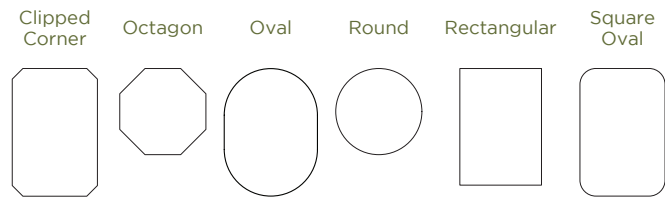

Square Oval Style, Roundover Edge and Mission Feet

OPTIONS

- Without Slats
- Double Pedestal with 6 feet

	42x60			42x66			42x72		
	Self Storing Options	Seats	Overall Size in Inches	Self Storing Options	Seats	Overall Size in Inches	Self Storing Options	Seats	Overall Size in Inches
Solid Top	None	6	60	None	6	66	None	6	72
1 Leaf	1 With Apron	6	72	1 With Apron	6	78	1 With Apron	6	84
2 Leaves	2 With Apron	8	84	2 With Apron	8	90	2 With Apron	8	96
3 Leaves	2 With Apron, 1 Without Apron	8	96	2 With Apron, 1 Without Apron	8	102	2 With Apron, 1 Without Apron	8	108
4 Leaves	2 With Apron, 2 Without Apron	10	108	2 With Apron, 2 Without Apron	10	114	2 With Apron, 2 Without Apron	10	120

	48x60			48x66			48x72		
	Self Storing Options	Seats	Overall Size in Inches	Self Storing Options	Seats	Overall Size in Inches	Self Storing Options	Seats	Overall Size in Inches
Solid Top	None	6	60	None	6	66	None	6	72
1 Leaf	1 With Apron	6	72	1 With Apron	6	78	1 With Apron	6	84
2 Leaves	2 With Apron	8	84	2 With Apron	8	90	2 With Apron	8	96
3 Leaves	2 With Apron, 1 Without Apron	8	96	2 With Apron, 1 Without Apron	8	102	2 With Apron, 1 Without Apron	8	108
4 Leaves	2 With Apron, 2 Without Apron	10	108	2 With Apron, 2 Without Apron	10	114	2 With Apron, 2 Without Apron	10	120

PINNACLE SINGLE PEDESTAL

SHOWN IN

*Round Style and
Slightly Sanded Edge*

TOP STYLE OPTIONS

	36x36			36x48			42x42			42x48		
	Self Storing Options	Seats	Overall Size in Inches	Self Storing Options	Seats	Overall Size in Inches	Self Storing Options	Seats	Overall Size in Inches	Self Storing Options	Seats	Overall Size in Inches
Solid Top	None	4	36	None	4	48	None	4	42	None	4	48
1 Leaf	None	4	48	1 With Apron	6	60	None	4	54	None	4	60
2 Leaves	None	6	60	1 With Apron, 1 Without Apron	6	72	None	6	66	None	6	72
3 Leaves	N/A	N/A	N/A	N/A	N/A	N/A	None	6	78	None	6	84