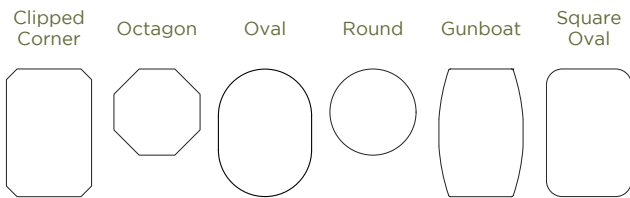

Oval

	42x60			42x66			42x72		
	Self Storing Options	Seats	Overall Size in Inches	Self Storing Options	Seats	Overall Size in Inches	Self Storing Options	Seats	Overall Size in Inches
Solid Top	None	6	60	None	6	66	None	6	72
1 Leaf	1 With Apron	6	72	1 With Apron	6	78	1 With Apron	6	84
2 Leaves	2 With Apron	8	84	2 With Apron	8	90	2 With Apron	8	96
3 Leaves	2 With Apron, 1 Without Apron	8	96	2 With Apron, 1 Without Apron	8	102	2 With Apron, 1 Without Apron	8	108
4 Leaves	2 With Apron, 2 Without Apron	10	108	2 With Apron, 2 Without Apron	10	114	2 With Apron, 2 Without Apron	10	120

	48x60			48x66			48x72		
	Self Storing Options	Seats	Overall Size in Inches	Self Storing Options	Seats	Overall Size in Inches	Self Storing Options	Seats	Overall Size in Inches
Solid Top	None	6	60	None	6	66	None	6	72
1 Leaf	1 With Apron	6	72	1 With Apron	6	78	1 With Apron	6	84
2 Leaves	2 With Apron	8	84	2 With Apron	8	90	2 With Apron	8	96
3 Leaves	2 With Apron, 1 Without Apron	8	96	2 With Apron, 1 Without Apron	8	102	2 With Apron, 1 Without Apron	8	108
4 Leaves	2 With Apron, 2 Without Apron	10	108	2 With Apron, 2 Without Apron	10	114	2 With Apron, 2 Without Apron	10	120

CARLISLE SHAKER SINGLE PEDESTAL

SHOWN IN

*Round Style and
Slightly Sanded Edge*

TOP STYLE OPTIONS

	42x42			42x48			42x54		
	Self Storing Options	Seats	Overall Size in Inches	Self Storing Options	Seats	Overall Size in Inches	Self Storing Options	Seats	Overall Size in Inches
Solid Top	None	4	42	None	4	48	None	6	54
1 Leaf	None	4	54	None	4	60	1 With Apron	6	66
2 Leaves	None	6	66	None	6	72	1 With Apron, 1 Without Apron	8	78
3 Leaves	None	6	78	None	6	84	1 With Apron, 1 Without Apron, 1 Not Self Storing	8	90