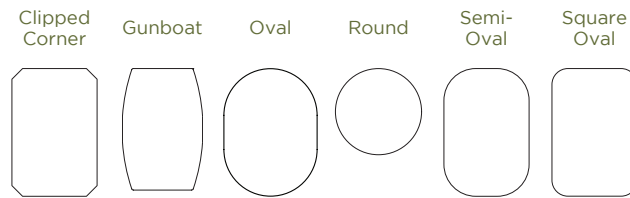

CHELSEA DOUBLE PEDESTAL

SHOWN IN
*Banquet Style and
Waterfall Edge*

TOP STYLE OPTIONS

Clipped Corner

Banquet

Square
Oval

Oval

	42x60			42x66			42x72		
	Self Storing Options	Seats	Overall Size in Inches	Self Storing Options	Seats	Overall Size in Inches	Self Storing Options	Seats	Overall Size in Inches
Solid Top	None	6	60	None	6	66	None	6	72
1 Leaf	1 With Apron	6	72	1 With Apron	6	78	1 With Apron	6	84
2 Leaves	2 With Apron	8	84	2 With Apron	8	90	2 With Apron	8	96
3 Leaves	2 With Apron, 1 Without Apron	8	96	2 With Apron, 1 Without Apron	8	102	2 With Apron, 1 Without Apron	8	108
4 Leaves	2 With Apron, 2 Without Apron	10	108	2 With Apron, 2 Without Apron	10	114	2 With Apron, 2 Without Apron	10	120

	48x60			48x66			48x72		
	Self Storing Options	Seats	Overall Size in Inches	Self Storing Options	Seats	Overall Size in Inches	Self Storing Options	Seats	Overall Size in Inches
Solid Top	None	6	60	None	6	66	None	6	72
1 Leaf	1 With Apron	6	72	1 With Apron	6	78	1 With Apron	6	84
2 Leaves	2 With Apron	8	84	2 With Apron	8	90	2 With Apron	8	96
3 Leaves	2 With Apron, 1 Without Apron	8	96	2 With Apron, 1 Without Apron	8	102	2 With Apron, 1 Without Apron	8	108
4 Leaves	2 With Apron, 2 Without Apron	10	108	2 With Apron, 2 Without Apron	10	114	2 With Apron, 2 Without Apron	10	120

CLASSIC SHAKER SINGLE PEDESTAL

SHOWN IN
Round Style and Slightly Sanded Edge

TOP STYLE OPTIONS

	36x36			36x48			42x42			42x48		
	Self Storing Options	Seats	Overall Size in Inches	Self Storing Options	Seats	Overall Size in Inches	Self Storing Options	Seats	Overall Size in Inches	Self Storing Options	Seats	Overall Size in Inches
Solid Top	None	4	36	None	4	48	None	4	42	None	4	48
1 Leaf	None	4	48	1 With Apron	6	60	None	4	54	None	4	60
2 Leaves	None	6	60	1 With Apron, 1 Without Apron	6	72	None	6	66	None	6	72
3 Leaves	N/A	N/A	N/A	N/A	N/A	N/A	None	6	78	None	6	84