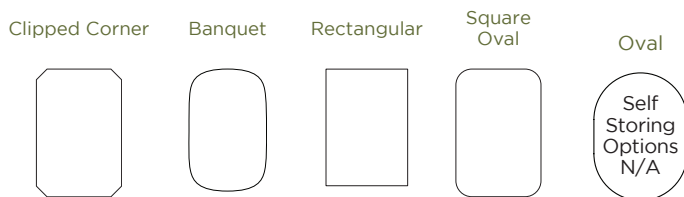

42x60			42x66			42x72		
	Self Storing Options	Seats	Overall Size in Inches	Self Storing Options	Seats	Overall Size in Inches	Self Storing Options	Seats	Overall Size in Inches
Solid Top	None	6	60	None	6	66	None	6	72
1 Leaf	1 With Apron	6	72	1 With Apron	6	78	1 With Apron	6	84
2 Leaves	2 With Apron	8	84	2 With Apron	8	90	2 With Apron	8	96
3 Leaves	2 With Apron, 1 Without Apron	8	96	2 With Apron, 1 Without Apron	8	102	2 With Apron, 1 Without Apron	8	108
4 Leaves	2 With Apron, 2 Without Apron	10	108	2 With Apron, 2 Without Apron	10	114	2 With Apron, 2 Without Apron	10	120

	48x60			48x66			48x72		
	Self Storing Options	Seats	Overall Size in Inches	Self Storing Options	Seats	Overall Size in Inches	Self Storing Options	Seats	Overall Size in Inches
Solid Top	None	6	60	None	6	66	None	6	72
1 Leaf	1 With Apron	6	72	1 With Apron	6	78	1 With Apron	6	84
2 Leaves	2 With Apron	8	84	2 With Apron	8	90	2 With Apron	8	96
3 Leaves	2 With Apron, 1 Without Apron	8	96	2 With Apron, 1 Without Apron	8	102	2 With Apron, 1 Without Apron	8	108
4 Leaves	2 With Apron, 2 Without Apron	10	108	2 With Apron, 2 Without Apron	10	114	2 With Apron, 2 Without Apron	10	120