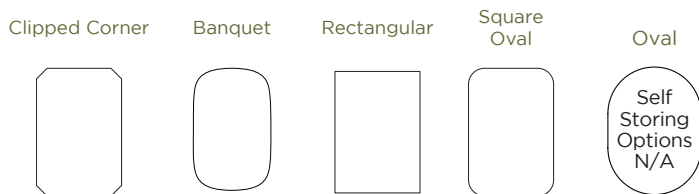

42x60			42x66			42x72		
	Self Storing Options	Seats	Overall Size in Inches	Self Storing Options	Seats	Overall Size in Inches	Self Storing Options	Seats	Overall Size in Inches
Solid Top	None	6	60	None	6	66	None	6	72
1 Leaf	1 With Apron	6	72	1 With Apron	6	78	1 With Apron	6	84
2 Leaves	2 With Apron	8	84	2 With Apron	8	90	2 With Apron	8	96
3 Leaves	2 With Apron, 1 Without Apron	8	96	2 With Apron, 1 Without Apron	8	102	2 With Apron, 1 Without Apron	8	108
4 Leaves	2 With Apron, 2 Without Apron	10	108	2 With Apron, 2 Without Apron	10	114	2 With Apron, 2 Without Apron	10	120

	48x60			48x66			48x72		
	Self Storing Options	Seats	Overall Size in Inches	Self Storing Options	Seats	Overall Size in Inches	Self Storing Options	Seats	Overall Size in Inches
Solid Top	None	6	60	None	6	66	None	6	72
1 Leaf	1 With Apron	6	72	1 With Apron	6	78	1 With Apron	6	84
2 Leaves	2 With Apron	8	84	2 With Apron	8	90	2 With Apron	8	96
3 Leaves	2 With Apron, 1 Without Apron	8	96	2 With Apron, 1 Without Apron	8	102	2 With Apron, 1 Without Apron	8	108
4 Leaves	2 With Apron, 2 Without Apron	10	108	2 With Apron, 2 Without Apron	10	114	2 With Apron, 2 Without Apron	10	120