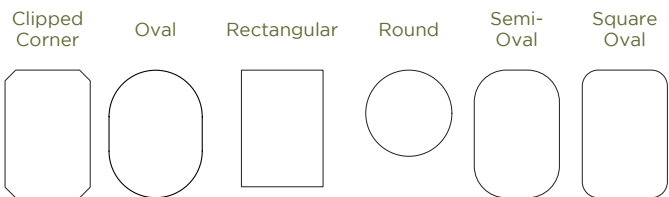

TOP STYLE STANDARD
NO OPTIONS

Rectangular

44x60, 24x60 with leaves down		
Self Storing Options	Seats	Overall Size in Inches
None	6	60

LOGAN DROP LEAF

SHOWN IN
Round Style and Slightly Sanded Edge

TOP STYLE OPTIONS

Rectangular

Round

42x42, 22x42 with leaves down		
Self Storing Options	Seats	Overall Size in Inches
None	4	42

SHOWN IN

Round Style and Chamfered Edge
 Also Available in Double Pedestal

24x48 Double Pedestal			24x60 Double Pedestal			30x48 Double Pedestal			30x60 Double Pedestal		
Self Storing Options	Seats	Overall Size in Inches	Self Storing Options	Seats	Overall Size in Inches	Self Storing Options	Seats	Overall Size in Inches	Self Storing Options	Seats	Overall Size in Inches
None	4	48	None	6	60	None	4	48	None	6	60