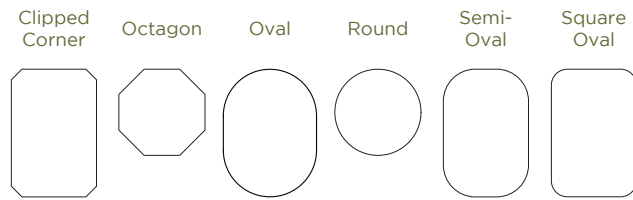

TOP STYLE OPTIONS

	36x36			36x48			42x42			42x48		
	Self Storing Options	Seats	Overall Size in Inches	Self Storing Options	Seats	Overall Size in Inches	Self Storing Options	Seats	Overall Size in Inches	Self Storing Options	Seats	Overall Size in Inches
Solid Top	None	4	36	None	4	48	None	4	42	None	4	48
1 Leaf	None	4	48	1 With Apron	6	60	None	4	54	None	4	60
2 Leaves	None	6	60	1 With Apron, 1 Without Apron	6	72	None	6	66	None	6	72
3 Leaves	N/A	N/A	N/A	N/A	N/A	N/A	None	6	78	None	6	84

	42x54			48x48			54x54			60x60			72x72		
	Self Storing Options	Seats	Overall Size in Inches	Self Storing Options	Seats	Overall Size in Inches	Self Storing Options	Seats	Overall Size in Inches	Self Storing Options	Seats	Overall Size in Inches	Self Storing Options	Seats	Overall Size in Inches
Solid Top	None	6	54	None	4	48	None	6	54	None	6	60	None	8	72
1 Leaf	1 With Apron	6	66	None	4	60	None	8	66	None	8	72	N/A	N/A	N/A
2 Leaves	1 With Apron, 1 Without Apron	8	78	None	6	72	None	8	78	None	8	84	N/A	N/A	N/A
3 Leaves	1 With Apron, 1 Without Apron, 1 Not Self Storing	8	90	None	6	84	N/A	N/A	N/A	N/A	N/A	N/A	N/A	N/A	N/A