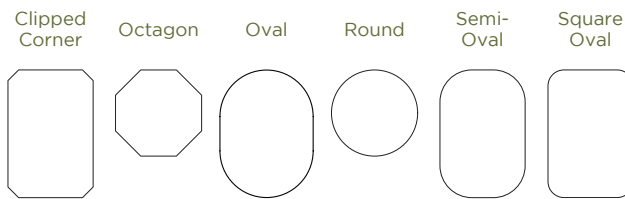

	48x60			48x66			48x72		
	Self Storing Options	Seats	Overall Size in Inches	Self Storing Options	Seats	Overall Size in Inches	Self Storing Options	Seats	Overall Size in Inches
Solid Top	None	6	60	None	6	66	None	6	72
1 Leaf	1 With Apron	6	72	1 With Apron	6	78	1 With Apron	6	84
2 Leaves	2 With Apron	8	84	2 With Apron	8	90	2 With Apron	8	96
3 Leaves	2 With Apron, 1 Without Apron	8	96	2 With Apron, 1 Without Apron	8	102	2 With Apron, 1 Without Apron	8	108
4 Leaves	2 With Apron, 2 Without Apron	10	108	2 With Apron, 2 Without Apron	10	114	2 With Apron, 2 Without Apron	10	120

MILLSDALE SINGLE PEDESTAL

SHOWN IN
*Square Oval Style
 and Roundover Edge*

AVAILABLE AS DROPLEAF

TOP STYLE OPTIONS

	36x36			36x48			42x42			42x48		
	Self Storing Options	Seats	Overall Size in Inches	Self Storing Options	Seats	Overall Size in Inches	Self Storing Options	Seats	Overall Size in Inches	Self Storing Options	Seats	Overall Size in Inches
Solid Top	None	4	36	None	4	48	None	4	42	None	4	48
1 Leaf	None	4	48	1 With Apron	6	60	None	4	54	None	4	60
2 Leaves	None	6	60	1 With Apron, 1 Without Apron	6	72	None	6	66	None	6	72
3 Leaves	N/A	N/A	N/A	N/A	N/A	N/A	None	6	78	None	6	84

	42x54			48x48			54x54		
	Self Storing Options	Seats	Overall Size in Inches	Self Storing Options	Seats	Overall Size in Inches	Self Storing Options	Seats	Overall Size in Inches
Solid Top	None	6	54	None	4	48	None	6	54
1 Leaf	1 With Apron	6	66	None	4	60	None	8	66
2 Leaves	1 With Apron, 1 Without Apron,	8	78	None	6	72	None	8	78
3 Leaves	1 With Apron, 1 Without Apron, 1 Not Self Storing	8	90	None	6	84	N/A	N/A	N/A