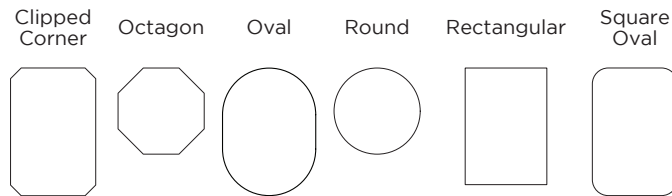

	48x60			48x66			48x72		
	Self Storing Options	Seats	Overall Size in Inches	Self Storing Options	Seats	Overall Size in Inches	Self Storing Options	Seats	Overall Size in Inches
Solid Top	None	6	60	None	6	66	None	6	72
1 Leaf	1 With Apron	6	72	1 With Apron	6	78	1 With Apron	6	84
2 Leaves	2 With Apron	8	84	2 With Apron	8	90	2 With Apron	8	96
3 Leaves	2 With Apron, 1 Without Apron,	8	96	2 With Apron, 1 Without Apron,	8	102	2 With Apron, 1 Without Apron,	8	108
4 Leaves	2 With Apron, 2 Without Apron,	10	108	2 With Apron, 2 Without Apron,	10	114	2 With Apron, 2 Without Apron,	10	120

SHOWN IN

Round Style and Slightly Sanded Edge

TOP STYLE OPTIONS

	54x54			60x60		
	Self Storing Options	Seats	Overall Size in Inches	Self Storing Options	Seats	Overall Size in Inches
Solid Top	None	6	54	None	6	60
1 Leaf	None	8	66	None	8	72
2 Leaves	None	8	78	None	8	84
3 Leaves	None	8	90	None	N/A	N/A

KINGSTON SINGLE PEDESTAL

SHOWN IN

Round Style and Slightly Sanded Edge

Not Available in Hickory

TOP STYLE OPTIONS

	42x42			42x48			42x54		
	Self Storing Options	Seats	Overall Size in Inches	Self Storing Options	Seats	Overall Size in Inches	Self Storing Options	Seats	Overall Size in Inches
Solid Top	None	4	42	None	4	48	None	6	54
1 Leaf	None	4	54	None	4	60	1 With Apron	6	66
2 Leaves	None	6	66	None	6	72	1 With Apron, 1 Without Apron	8	78
3 Leaves	None	6	78	None	6	84	1 With Apron, 1 Without Apron, 1 Not Self Storing	8	90

	48x48			54x54		
	Self Storing Options	Seats	Overall Size in Inches	Self Storing Options	Seats	Overall Size in Inches
Solid Top	None	4	48	None	6	54
1 Leaf	None	4	60	None	8	66
2 Leaves	None	6	72	None	8	78
3 Leaves	None	6	84	None	8	90