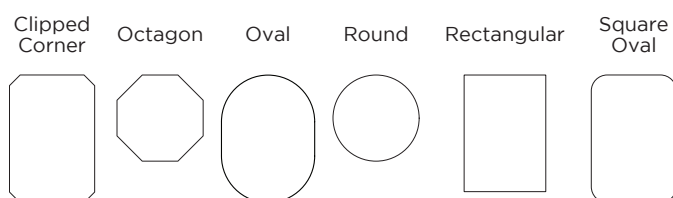

TOP STYLE OPTIONS

	42x42			42x48			42x54		
	Self Storing Options	Seats	Overall Size in Inches	Self Storing Options	Seats	Overall Size in Inches	Self Storing Options	Seats	Overall Size in Inches
Solid Top	None	4	42	None	4	48	None	6	54
1 Leaf	None	4	54	None	4	60	1 With Apron	6	66
2 Leaves	None	6	66	None	6	72	1 With Apron, 1 Without Apron	8	78
3 Leaves	None	6	78	None	6	84	1 With Apron, 1 Without Apron, 1 Not Self Storing	8	90

	48x48			54x54		
	Self Storing Options	Seats	Overall Size in Inches	Self Storing Options	Seats	Overall Size in Inches
Solid Top	None	4	48	None	6	54
1 Leaf	None	4	60	None	8	66
2 Leaves	None	6	72	None	8	78
3 Leaves	None	6	84	None	8	90