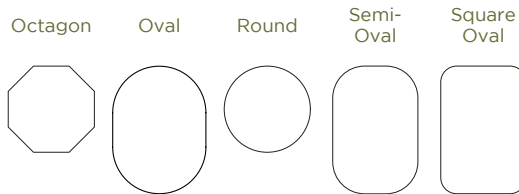

TULIP SINGLE PEDESTAL

SHOWN IN

*Round Style, Roundover Edge
and Cabriole Feet*

TOP STYLE OPTIONS

FEET OPTIONS

	42x42			42x48		
	Self Storing Options	Seats	Overall Size in Inches	Self Storing Options	Seats	Overall Size in Inches
Solid Top	None	4	42	None	4	48
1 Leaf	None	4	54	None	4	60
2 Leaves	None	6	66	None	6	72
3 Leaves	None	6	78	None	6	84

	42x54			48x48			54x54			60x60			72x72		
	Self Storing Options	Seats	Overall Size in Inches	Self Storing Options	Seats	Overall Size in Inches	Self Storing Options	Seats	Overall Size in Inches	Self Storing Options	Seats	Overall Size in Inches	Self Storing Options	Seats	Overall Size in Inches
Solid Top	None	6	54	None	4	48	None	6	54	None	6	60	None	8	72
1 Leaf	1 With Apron	6	66	None	4	60	None	8	66	None	8	72	N/A	N/A	N/A
2 Leaves	1 With Apron, 1 Without Apron,	8	78	None	6	72	None	8	78	None	8	84	N/A	N/A	N/A
3 Leaves	1 With Apron, 1 Without Apron, 1 Not Self Storing	8	90	None	6	84	N/A	N/A	N/A	N/A	N/A	N/A	N/A	N/A	N/A