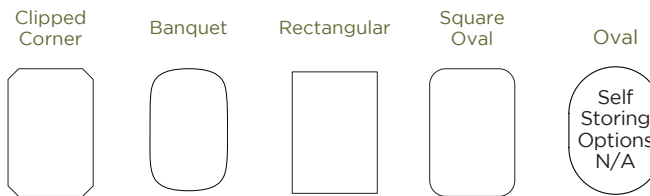

DENVER SINGLE PEDESTAL

SHOWN IN
*Round Style and
 Waterfall Edge*

TOP STYLE OPTIONS

	36x36			36x48			42x42			42x48		
	Self Storing Options	Seats	Overall Size in Inches	Self Storing Options	Seats	Overall Size in Inches	Self Storing Options	Seats	Overall Size in Inches	Self Storing Options	Seats	Overall Size in Inches
Solid Top	None	4	36	None	4	48	None	4	42	None	4	48
1 Leaf	None	4	48	1 With Apron	6	60	None	4	54	None	4	60
2 Leaves	None	6	60	1 With Apron, 1 Without Apron	6	72	None	6	66	None	6	72
3 Leaves	N/A	N/A	N/A	N/A	N/A	N/A	None	6	78	None	6	84

	42x54			48x48			54x54			60x60			72x72		
	Self Storing Options	Seats	Overall Size in Inches	Self Storing Options	Seats	Overall Size in Inches	Self Storing Options	Seats	Overall Size in Inches	Self Storing Options	Seats	Overall Size in Inches	Self Storing Options	Seats	Overall Size in Inches
Solid Top	None	6	54	None	4	48	None	6	54	None	6	60	None	8	72
1 Leaf	1 With Apron	6	66	None	4	60	None	8	66	None	8	72	N/A	N/A	N/A
2 Leaves	1 With Apron, 1 Without Apron,	8	78	None	6	72	None	8	78	None	8	84	N/A	N/A	N/A
3 Leaves	1 With Apron, 1 Without Apron, 1 Not Self Storing	8	90	None	6	84	N/A	N/A	N/A	N/A	N/A	N/A	N/A	N/A	N/A

DENVER DOUBLE PEDESTAL

SHOWN IN
*Square Oval Style and
 Roundover Edge*

TOP STYLE OPTIONS

	42x60			42x66			42x72		
	Self Storing Options	Seats	Overall Size in Inches	Self Storing Options	Seats	Overall Size in Inches	Self Storing Options	Seats	Overall Size in Inches
Solid Top	None	6	60	None	6	66	None	6	72
1 Leaf	1 With Apron	6	72	1 With Apron	6	78	1 With Apron	6	84
2 Leaves	2 With Apron	8	84	2 With Apron	8	90	2 With Apron	8	96
3 Leaves	2 With Apron, 1 Without Apron	8	96	2 With Apron, 1 Without Apron	8	102	2 With Apron, 1 Without Apron	8	108
4 Leaves	2 With Apron, 2 Without Apron	10	108	2 With Apron, 2 Without Apron	10	114	2 With Apron, 2 Without Apron	10	120