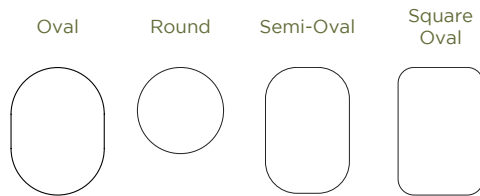

CARLISLE SHAKER EXTENDED

SHOWN IN
Clipped Corner Style and Slightly Sanded Edge

TOP STYLE OPTIONS

	42x60			42x66			42x72		
	Self Storing Options	Seats	Overall Size in Inches	Self Storing Options	Seats	Overall Size in Inches	Self Storing Options	Seats	Overall Size in Inches
Solid Top	None	6	60	None	6	66	None	6	72
1 Leaf	1 With Apron	6	72	1 With Apron	6	78	1 With Apron	6	84
2 Leaves	2 With Apron	8	84	2 With Apron	8	90	2 With Apron	8	96
3 Leaves	2 With Apron, 1 Without Apron	8	96	2 With Apron, 1 Without Apron	8	102	2 With Apron, 1 Without Apron	8	108
4 Leaves	2 With Apron, 2 Without Apron	10	108	2 With Apron, 2 Without Apron	10	114	2 With Apron, 2 Without Apron	10	120

	48x60			48x66			48x72		
	Self Storing Options	Seats	Overall Size in Inches	Self Storing Options	Seats	Overall Size in Inches	Self Storing Options	Seats	Overall Size in Inches
Solid Top	None	6	60	None	6	66	None	6	72
1 Leaf	1 With Apron	6	72	1 With Apron	6	78	1 With Apron	6	84
2 Leaves	2 With Apron	8	84	2 With Apron	8	90	2 With Apron	8	96
3 Leaves	2 With Apron, 1 Without Apron	8	96	2 With Apron, 1 Without Apron	8	102	2 With Apron, 1 Without Apron	8	108
4 Leaves	2 With Apron, 2 Without Apron	10	108	2 With Apron, 2 Without Apron	10	114	2 With Apron, 2 Without Apron	10	120

CHELSEA SINGLE PEDESTAL

SHOWN IN

Round Style and
Waterfall Edge

TOP STYLE OPTIONS

	36x36			36x48			42x42			42x48		
	Self Storing Options	Seats	Overall Size in Inches	Self Storing Options	Seats	Overall Size in Inches	Self Storing Options	Seats	Overall Size in Inches	Self Storing Options	Seats	Overall Size in Inches
Solid Top	None	4	36	None	4	48	None	4	42	None	4	48
1 Leaf	None	4	48	1 With Apron	6	60	None	4	54	None	4	60
2 Leaves	None	6	60	1 With Apron, 1 Without Apron	6	72	None	6	66	None	6	72
3 Leaves	N/A	N/A	N/A	N/A	N/A	N/A	None	6	78	None	6	84