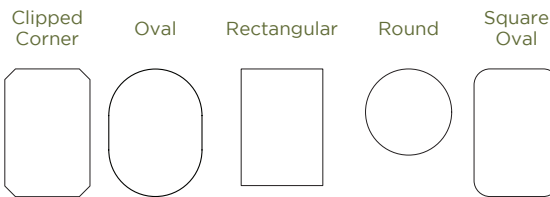

SHOWN IN

*Round Style (Single),
Rectangle Style (Double),
Chamfered Edge and
Small Empire Feet*

24x48 Double Pedestal			24x60 Double Pedestal			30x48 Double Pedestal			30x60 Double Pedestal		
Self Storing Options	Seats	Overall Size in Inches	Self Storing Options	Seats	Overall Size in Inches	Self Storing Options	Seats	Overall Size in Inches	Self Storing Options	Seats	Overall Size in Inches
None	4	48	None	6	60	None	4	48	None	6	60

36x48 Double Pedestal			36x60 Double Pedestal			30" Round Single Pedestal			36" Round Single Pedestal		
Self Storing Options	Seats	Overall Size in Inches	Self Storing Options	Seats	Overall Size in Inches	Self Storing Options	Seats	Overall Size in Inches	Self Storing Options	Seats	Overall Size in Inches
None	4	48	None	6	60	None	2	30	None	4	36