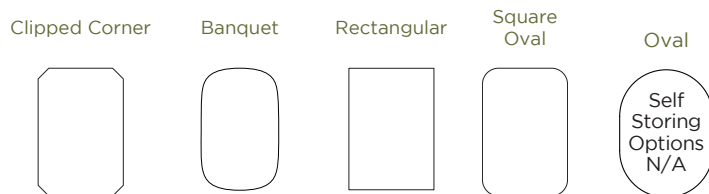

42x60			42x66			42x72		
	Self Storing Options	Seats	Overall Size in Inches	Self Storing Options	Seats	Overall Size in Inches	Self Storing Options	Seats	Overall Size in Inches
Solid Top	None	6	60	None	6	66	None	6	72
1 Leaf	1 With Apron	6	72	1 With Apron	6	78	1 With Apron	6	84
2 Leaves	2 With Apron	8	84	2 With Apron	8	90	2 With Apron	8	96
3 Leaves	2 With Apron, 1 Without Apron	8	96	2 With Apron, 1 Without Apron	8	102	2 With Apron, 1 Without Apron	8	108
4 Leaves	2 With Apron, 2 Without Apron	10	108	2 With Apron, 2 Without Apron	10	114	2 With Apron, 2 Without Apron	10	120

	48x60			48x66			48x72		
	Self Storing Options	Seats	Overall Size in Inches	Self Storing Options	Seats	Overall Size in Inches	Self Storing Options	Seats	Overall Size in Inches
Solid Top	None	6	60	None	6	66	None	6	72
1 Leaf	1 With Apron	6	72	1 With Apron	6	78	1 With Apron	6	84
2 Leaves	2 With Apron	8	84	2 With Apron	8	90	2 With Apron	8	96
3 Leaves	2 With Apron, 1 Without Apron	8	96	2 With Apron, 1 Without Apron	8	102	2 With Apron, 1 Without Apron	8	108
4 Leaves	2 With Apron, 2 Without Apron	10	108	2 With Apron, 2 Without Apron	10	114	2 With Apron, 2 Without Apron	10	120