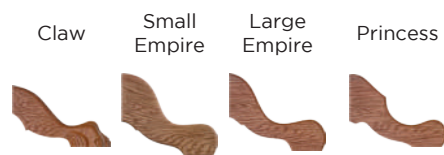

FEET OPTIONS

	36x36			36x48			42x42			42x48		
	Self Storing Options	Seats	Overall Size in Inches	Self Storing Options	Seats	Overall Size in Inches	Self Storing Options	Seats	Overall Size in Inches	Self Storing Options	Seats	Overall Size in Inches
Solid Top	None	4	36	None	4	48	None	4	42	None	4	48
1 Leaf	None	4	48	1 With Apron	6	60	None	4	54	None	4	60
2 Leaves	None	6	60	1 With Apron, 1 Without Apron	6	72	None	6	66	None	6	72
3 Leaves	N/A	N/A	N/A	N/A	N/A	N/A	None	6	78	None	6	84

	42x54			48x48			54x54			60x60			72x72		
	Self Storing Options	Seats	Overall Size in Inches	Self Storing Options	Seats	Overall Size in Inches	Self Storing Options	Seats	Overall Size in Inches	Self Storing Options	Seats	Overall Size in Inches	Self Storing Options	Seats	Overall Size in Inches
Solid Top	None	6	54	None	4	48	None	6	54	None	6	60	None	8	72
1 Leaf	1 With Apron	6	66	None	4	60	None	8	66	None	8	72	N/A	N/A	N/A
2 Leaves	1 With Apron, 1 Without Apron,	8	78	None	6	72	None	8	78	None	8	84	N/A	N/A	N/A
3 Leaves	1 With Apron, 1 Without Apron, 1 Not Self Storing	8	90	None	6	84	N/A	N/A	N/A	N/A	N/A	N/A	N/A	N/A	N/A