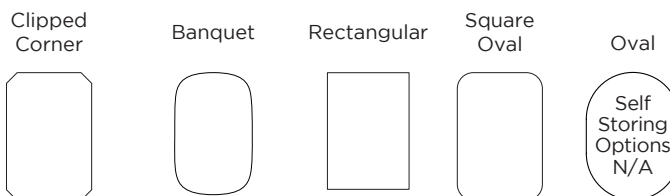

	48x48			54x54		
	Self Storing Options	Seats	Overall Size in Inches	Self Storing Options	Seats	Overall Size in Inches
Solid Top	None	4	48	None	6	54
1 Leaf	None	4	60	None	8	66
2 Leaves	None	6	72	None	8	78
3 Leaves	None	6	84	None	8	90

KINGSTON DOUBLE PEDESTAL

SHOWN IN

Square Oval Style and Slightly Sanded Edge

Not Available in Hickory

TOP STYLE OPTIONS

	42x60			42x66			42x72		
	Self Storing Options	Seats	Overall Size in Inches	Self Storing Options	Seats	Overall Size in Inches	Self Storing Options	Seats	Overall Size in Inches
Solid Top	None	6	60	None	6	66	None	6	72
1 Leaf	1 With Apron	6	72	1 With Apron	6	78	1 With Apron	6	84
2 Leaves	2 With Apron	8	84	2 With Apron	8	90	2 With Apron	8	96
3 Leaves	2 With Apron, 1 Without Apron	8	96	2 With Apron, 1 Without Apron	8	102	2 With Apron, 1 Without Apron	8	108
4 Leaves	2 With Apron, 2 Without Apron	10	108	2 With Apron, 2 Without Apron	10	114	2 With Apron, 2 Without Apron	10	120

	48x60			48x66			48x72		
	Self Storing Options	Seats	Overall Size in Inches	Self Storing Options	Seats	Overall Size in Inches	Self Storing Options	Seats	Overall Size in Inches
Solid Top	None	6	60	None	6	66	None	6	72
1 Leaf	1 With Apron	6	72	1 With Apron	6	78	1 With Apron	6	84
2 Leaves	2 With Apron	8	84	2 With Apron	8	90	2 With Apron	8	96
3 Leaves	2 With Apron, 1 Without Apron	8	96	2 With Apron, 1 Without Apron	8	102	2 With Apron, 1 Without Apron	8	108
4 Leaves	2 With Apron, 2 Without Apron	10	108	2 With Apron, 2 Without Apron	10	114	2 With Apron, 2 Without Apron	10	120