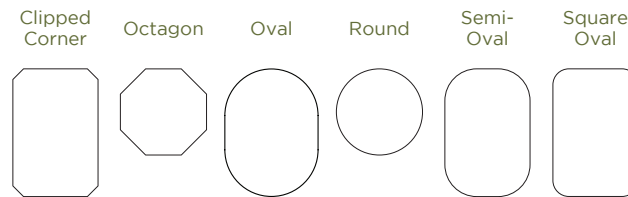

Princess

	42x60			42x66			42x72		
	Self Storing Options	Seats	Overall Size in Inches	Self Storing Options	Seats	Overall Size in Inches	Self Storing Options	Seats	Overall Size in Inches
Solid Top	None	6	60	None	6	66	None	6	72
1 Leaf	1 With Apron	6	72	1 With Apron	6	78	1 With Apron	6	84
2 Leaves	2 With Apron,	8	84	2 With Apron,	8	90	2 With Apron,	8	96
3 Leaves	2 With Apron, 1 Without Apron,	8	96	2 With Apron, 1 Without Apron,	8	102	2 With Apron, 1 Without Apron,	8	108
4 Leaves	2 With Apron, 2 Without Apron,	10	108	2 With Apron, 2 Without Apron,	10	114	2 With Apron, 2 Without Apron,	10	120

	48x60			48x66			48x72		
	Self Storing Options	Seats	Overall Size in Inches	Self Storing Options	Seats	Overall Size in Inches	Self Storing Options	Seats	Overall Size in Inches
Solid Top	None	6	60	None	6	66	None	6	72
1 Leaf	1 With Apron	6	72	1 With Apron	6	78	1 With Apron	6	84
2 Leaves	2 With Apron,	8	84	2 With Apron,	8	90	2 With Apron,	8	96
3 Leaves	2 With Arpon, 1 Without Apron,	8	96	2 With Apron, 1 Without Apron,	8	102	2 With Apron, 1 With Apron,	8	108
4 Leaves	2 With Apron, 2 Without Apron,	10	108	2 With Apron, 2 Without Apron,	10	114	2 With Apron, 2 Without Apron,	10	120

BOSTON SINGLE PEDESTAL

SHOWN IN
*Semi Oval Style
 and OG Edge*

TOP STYLE OPTIONS

	36x36			36x48			42x42		
	Self Storing Options	Seats	Overall Size in Inches	Self Storing Options	Seats	Overall Size in Inches	Self Storing Options	Seats	Overall Size in Inches
Solid Top	None	4	36	None	4	48	None	4	42
1 Leaf	None	4	48	1 With Apron	6	60	None	4	54
2 Leaves	None	6	60	1 With Apron, 1 Without Apron	6	72	None	6	66
3 Leaves	N/A	N/A	N/A	N/A	N/A	N/A	None	6	78

	42x48			48x48		
	Self Storing Options	Seats	Overall Size in Inches	Self Storing Options	Seats	Overall Size in Inches
Solid Top	None	4	48	None	4	48
1 Leaf	None	4	60	None	4	60
2 Leaves	None	6	72	None	6	72
3 Leaves	None	6	84	None	6	84