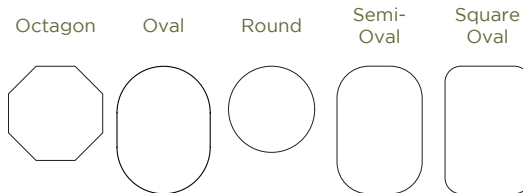

36x36			36x48			42x42			42x48		
	Self Storing Options	Seats	Overall Size in Inches	Self Storing Options	Seats	Overall Size in Inches	Self Storing Options	Seats	Overall Size in Inches	Self Storing Options	Seats	Overall Size in Inches
Solid Top	None	4	36	None	4	48	None	4	42	None	4	48
1 Leaf	None	4	48	1 With Apron	6	60	None	4	54	None	4	60
2 Leaves	None	6	60	1 With Apron, 1 Without Apron	6	72	None	6	66	None	6	72
3 Leaves	N/A	N/A	N/A	N/A	N/A	N/A	None	6	78	None	6	84

	42x54			48x48			54x54			60x60			72x72		
	Self Storing Options	Seats	Overall Size in Inches	Self Storing Options	Seats	Overall Size in Inches	Self Storing Options	Seats	Overall Size in Inches	Self Storing Options	Seats	Overall Size in Inches	Self Storing Options	Seats	Overall Size in Inches
Solid Top	None	6	54	None	4	48	None	6	54	None	6	60	None	8	72
1 Leaf	1 With Apron	6	66	None	4	60	None	8	66	None	8	72	N/A	N/A	N/A
2 Leaves	1 With Apron, 1 Without Apron,	8	78	None	6	72	None	8	78	None	8	84	N/A	N/A	N/A
3 Leaves	1 With Apron, 1 Without Apron, 1 Not Self Storing	8	90	None	6	84	N/A	N/A	N/A	N/A	N/A	N/A	N/A	N/A	N/A