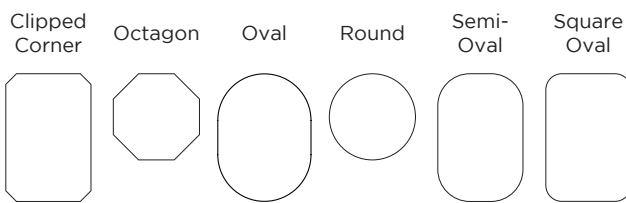

SHOWN IN

*Round Style, Roundover Edge
and Princess Feet*

TOP STYLE OPTIONS

FEET OPTIONS

	36x36			36x48			42x42			42x48		
	Self Storing Options	Seats	Overall Size in Inches	Self Storing Options	Seats	Overall Size in Inches	Self Storing Options	Seats	Overall Size in Inches	Self Storing Options	Seats	Overall Size in Inches
Solid Top	None	4	36	None	4	48	None	4	42	None	4	48
1 Leaf	None	4	48	1 With Apron	6	60	None	4	54	None	4	60
2 Leaves	None	6	60	1 With Apron, 1 Without Apron	6	72	None	6	66	None	6	72
3 Leaves	N/A	N/A	N/A	N/A	N/A	N/A	None	6	78	None	6	84