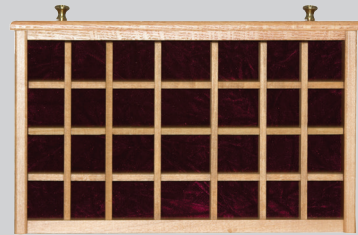

^ Inside Drawer View (1)