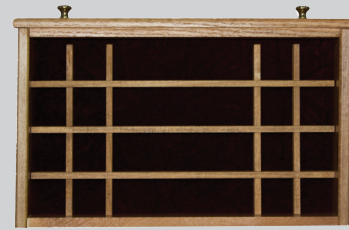

^ Inside Drawer View (2)