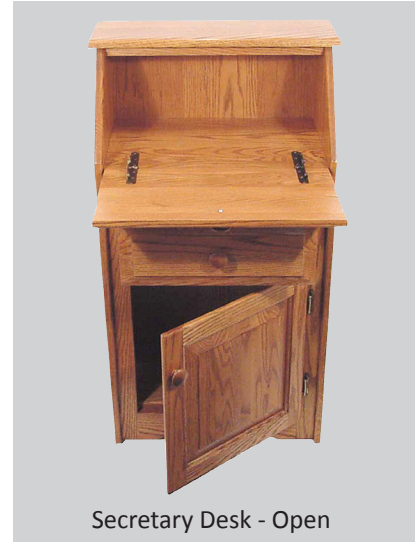

Item #5197
TV Tray Set
21 1/2" W x 14 1/2" D x 24" H

Item #372
Hall Table
30" W x 12" D x 30" H

Item #1190
Slim End Table
20 3/4" W x 9 1/2" D x 24 3/4" H

Display Top

Item #800
Display Top Coffee Table with Drawer
42" W x 24" D x 20" H

Item #801
Glass Top Coffee Table
42" W x 24" D x 20" H

Item #818M
Sofa Server with Magazine Rack
14" W x 13" D x 23" H

Item #818
Sofa Server
14" W x 13" D x 23" H

Item #5165
Couch Stand
10 1/2" W x 16" D x 26" H

Item #1195
Slim Accent Table
9" W x 36" D x 32" H

Item #5185
Sofa Server Laptop
21 1/2" W x 14 1/2" D x 26 1/2" H

Item #1100
Country Laptop Desk
30" W x 36" D x 42" H

Item #787
Secretary Desk
20" W x 14" D x 40" H