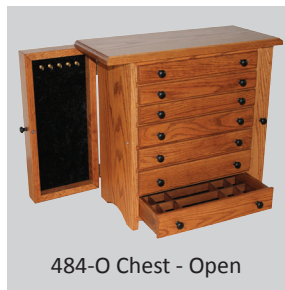

484-O Chest - Open