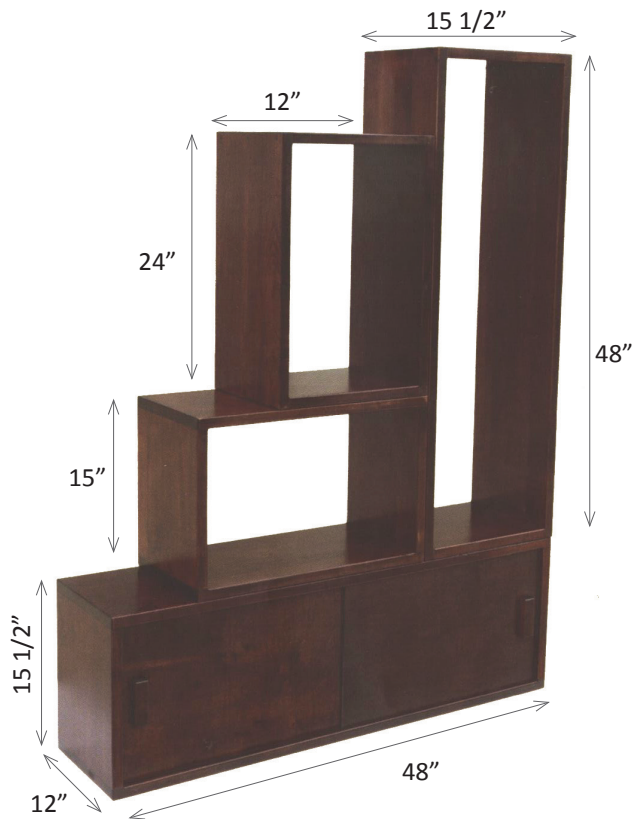

Item #972
Toilet Paper Stand
6" W x 7" D x 30" H

Item #5106
Table Bible Stand
15" W x 12" D x 11" H

Item #5107
Bible Stand
14" W x 14" D x 42" H

Item #PB-Dino
Dinosaur Piggy Bank
14" W x 14" D x 28" H

Item #PB-Kangaroo
Kangaroo Piggy Bank
14" W x 14" D x 28" H

Item #PB-Dog
Dog Piggy Bank
14" W x 14" D x 28" H

DVD Cabinet- Open

Item #140
Box Shelving with Sliding Doors

Item #1704
DVD Cabinet
27 1/2" W x 9 1/2" D x 45" H

Item #473
3-Drawer Jewelry Chest
14" W x 7" D x 7" H