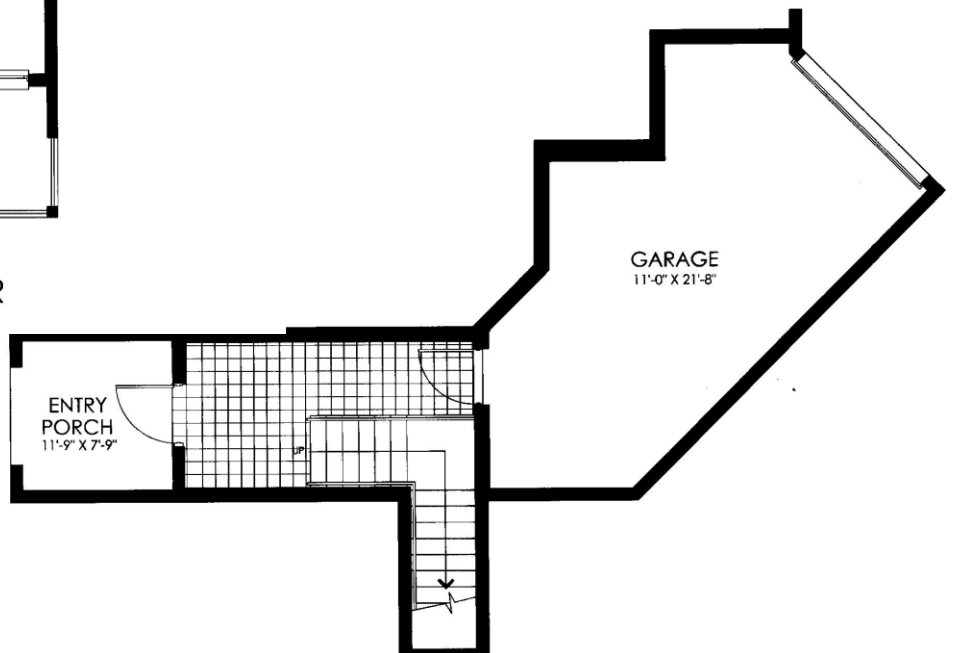

FLAT

SAN FERNANDO

LIVING AREA: 1,227 SQ. FT.

www.BlueGulfRealty.com

GROUND FLOOR

FLAT SAN BENITO

LIVING AREA: 1,501 SQ. FT.

SECOND FLOOR

GROUND FLOOR

www.BlueGulfRealty.com

FLAT SAN CLEMENTE

LIVING AREA: 1,404 SQ. FT.

www.BlueGulfRealty.com

GROUND FLOOR

FLAT

SAN PABLO

LIVING AREA: 1,770 SQ. FT.

SAN PABLO (B)

LIVING AREA: 1,774 SQ. FT.

www.BlueGulfRealty.com

SECOND FLOOR

GROUND FLOOR

SECOND FLOOR

GROUND FLOOR