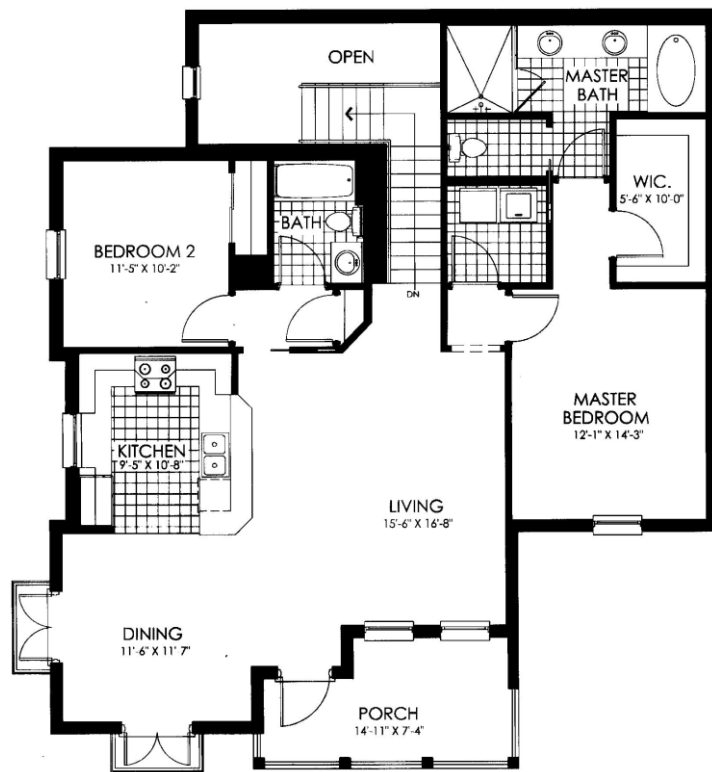

FLAT

SAN FERNANDO

LIVING AREA: 1,227 SQ. FT.

www.BlueGulfRealty.com

GROUND FLOOR

FLAT SAN BENITO

LIVING AREA: 1,501 SQ. FT.

SECOND FLOOR

GROUND FLOOR

www.BlueGulfRealty.com

FLAT SAN CLEMENTE

LIVING AREA: 1,404 SQ. FT.

www.BlueGulfRealty.com

GROUND FLOOR

FLAT

SAN PABLO

LIVING AREA: 1,770 SQ. FT.

SAN PABLO (B)

LIVING AREA: 1,774 SQ. FT.

www.BlueGulfRealty.com

SECOND FLOOR

GROUND FLOOR

SECOND FLOOR

GROUND FLOOR