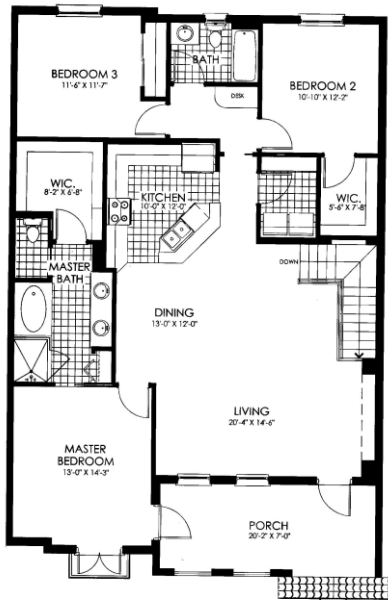

FLAT

SAN FERNANDO

LIVING AREA: 1,227 SQ. FT.

www.BlueGulfRealty.com

GROUND FLOOR

FLAT SAN BENITO

LIVING AREA: 1,501 SQ. FT.

SECOND FLOOR

GROUND FLOOR

www.BlueGulfRealty.com

FLAT SAN CLEMENTE

LIVING AREA: 1,404 SQ. FT.

www.BlueGulfRealty.com

GROUND FLOOR

FLAT

SAN PABLO

LIVING AREA: 1,770 SQ. FT.

SAN PABLO (B)

LIVING AREA: 1,774 SQ. FT.

www.BlueGulfRealty.com

SECOND FLOOR

GROUND FLOOR

SECOND FLOOR

GROUND FLOOR