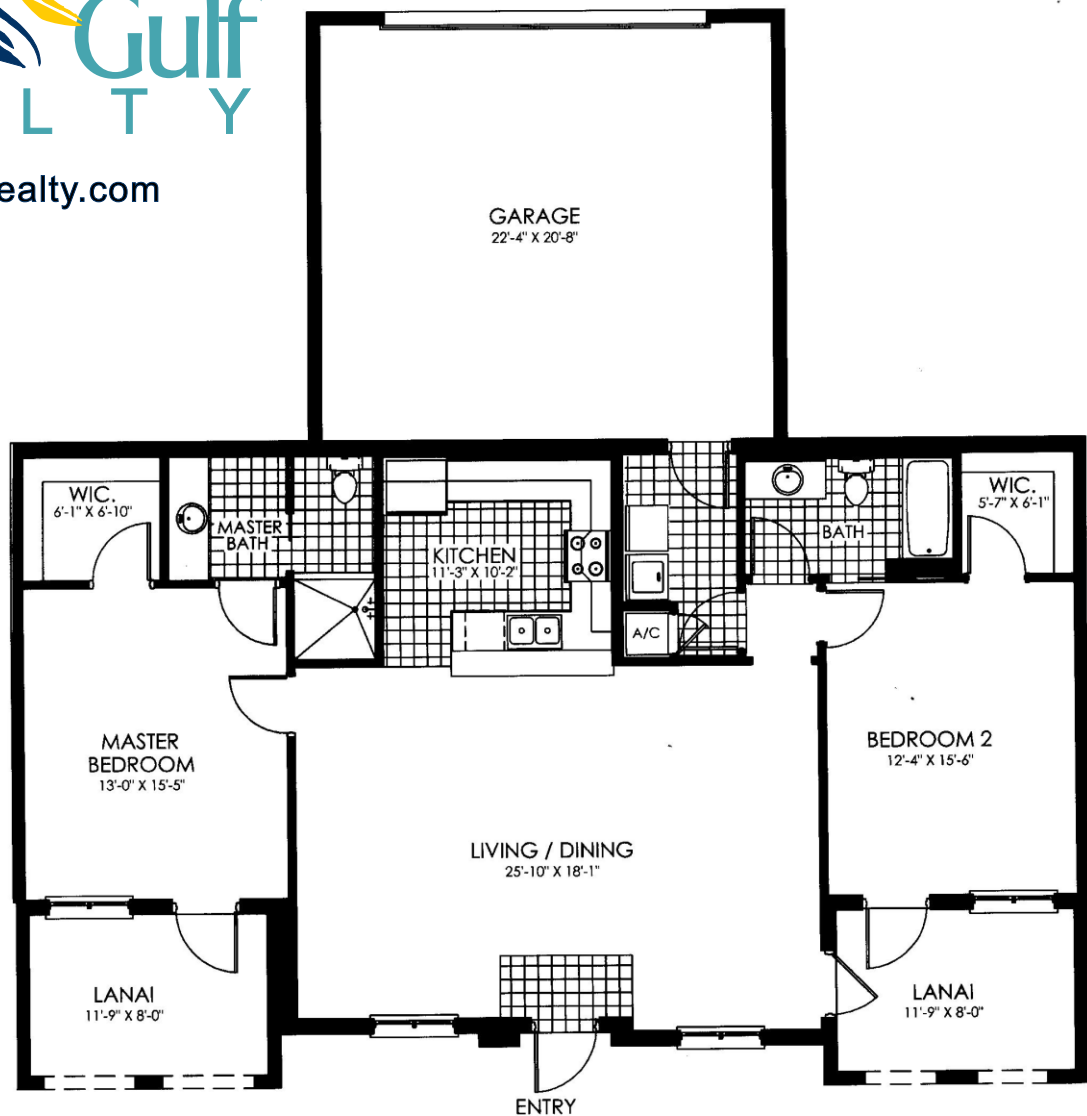

FLAT

SAN FERNANDO

LIVING AREA: 1,227 SQ. FT.

www.BlueGulfRealty.com

GROUND FLOOR

FLAT SAN BENITO

LIVING AREA: 1,501 SQ. FT.

SECOND FLOOR

GROUND FLOOR

www.BlueGulfRealty.com

FLAT SAN CLEMENTE

LIVING AREA: 1,404 SQ. FT.

www.BlueGulfRealty.com

GROUND FLOOR

FLAT

SAN PABLO

LIVING AREA: 1,770 SQ. FT.

SAN PABLO (B)

LIVING AREA: 1,774 SQ. FT.

www.BlueGulfRealty.com

SECOND FLOOR

GROUND FLOOR

SECOND FLOOR

GROUND FLOOR