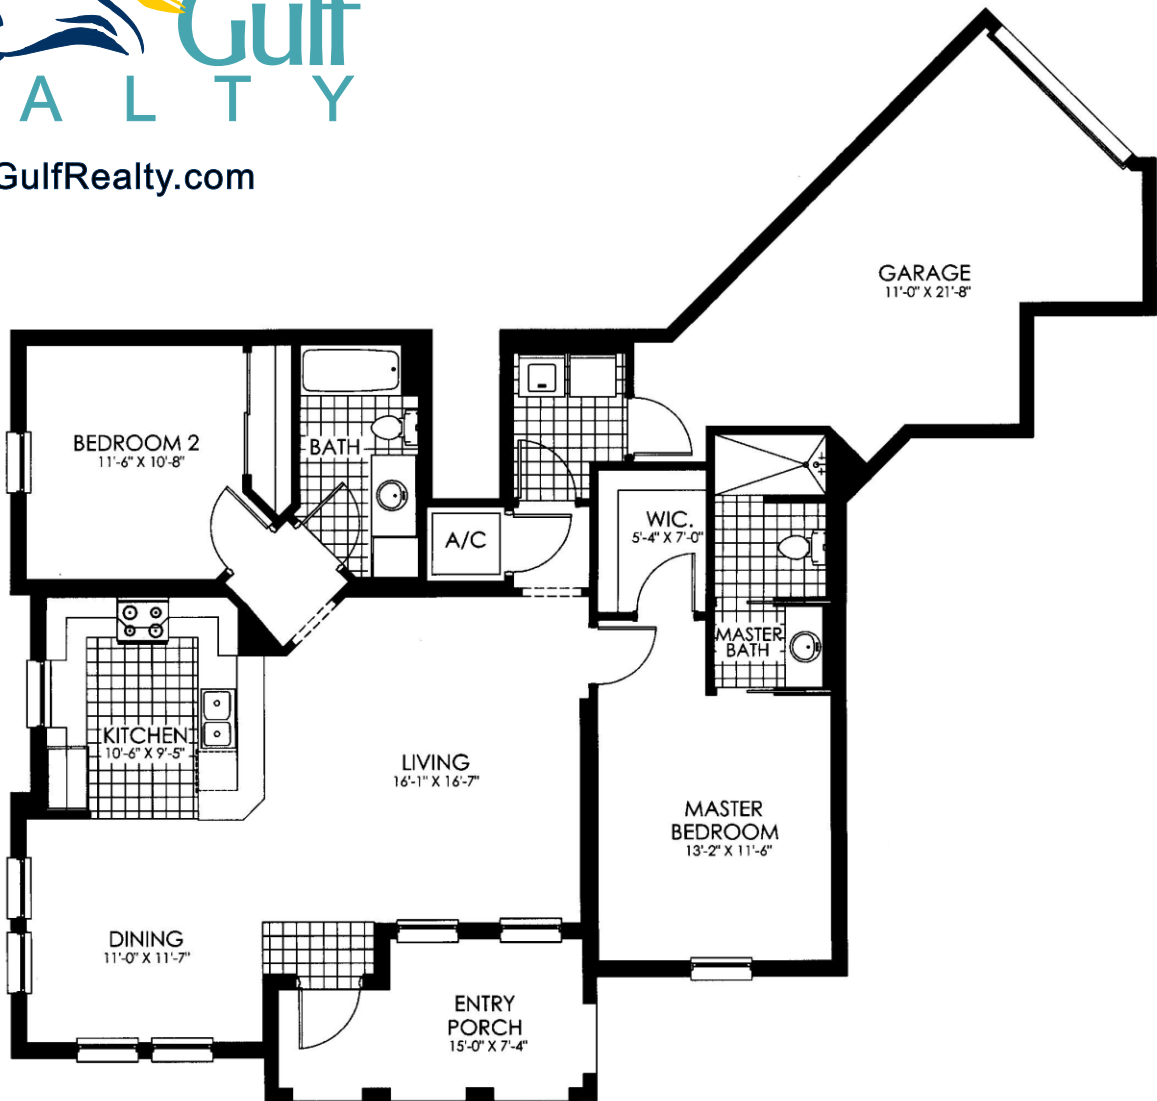

FLAT

SAN FERNANDO

LIVING AREA: 1,227 SQ. FT.

www.BlueGulfRealty.com

GROUND FLOOR

FLAT SAN BENITO

LIVING AREA: 1,501 SQ. FT.

SECOND FLOOR

GROUND FLOOR

www.BlueGulfRealty.com

FLAT SAN CLEMENTE

LIVING AREA: 1,404 SQ. FT.

www.BlueGulfRealty.com

GROUND FLOOR

FLAT

SAN PABLO

LIVING AREA: 1,770 SQ. FT.

SAN PABLO (B)

LIVING AREA: 1,774 SQ. FT.

www.BlueGulfRealty.com

SECOND FLOOR

GROUND FLOOR

SECOND FLOOR

GROUND FLOOR