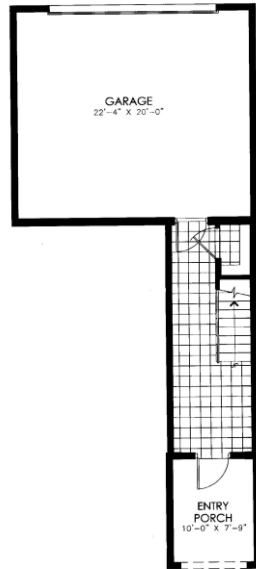

LIVING AREA: 1,770 SQ. FT.

SAN PABLO (B)

LIVING AREA: 1,774 SQ. FT.

www.BlueGulfRealty.com

SECOND FLOOR

GROUND FLOOR

SECOND FLOOR

GROUND FLOOR