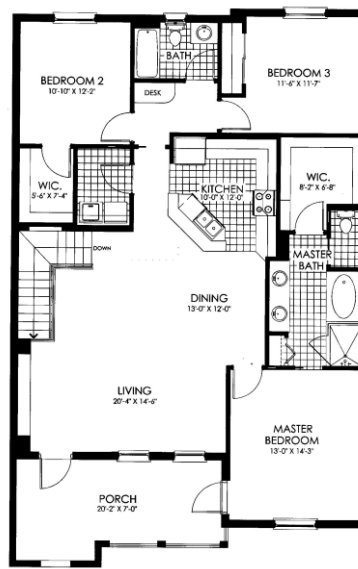

FLAT

SAN FERNANDO

LIVING AREA: 1,227 SQ. FT.

www.BlueGulfRealty.com

GROUND FLOOR

FLAT SAN BENITO

LIVING AREA: 1,501 SQ. FT.

SECOND FLOOR

GROUND FLOOR

www.BlueGulfRealty.com

FLAT SAN CLEMENTE

LIVING AREA: 1,404 SQ. FT.

www.BlueGulfRealty.com

GROUND FLOOR

FLAT

SAN PABLO

LIVING AREA: 1,770 SQ. FT.

SAN PABLO (B)

LIVING AREA: 1,774 SQ. FT.

www.BlueGulfRealty.com

SECOND FLOOR

GROUND FLOOR

SECOND FLOOR

GROUND FLOOR