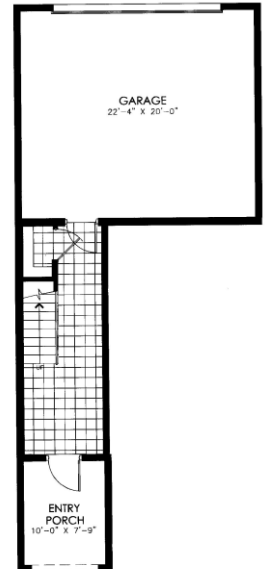

LIVING AREA: 1,770 SQ. FT.

SAN PABLO (B)

LIVING AREA: 1,774 SQ. FT.

www.BlueGulfRealty.com

SECOND FLOOR

GROUND FLOOR

SECOND FLOOR

GROUND FLOOR