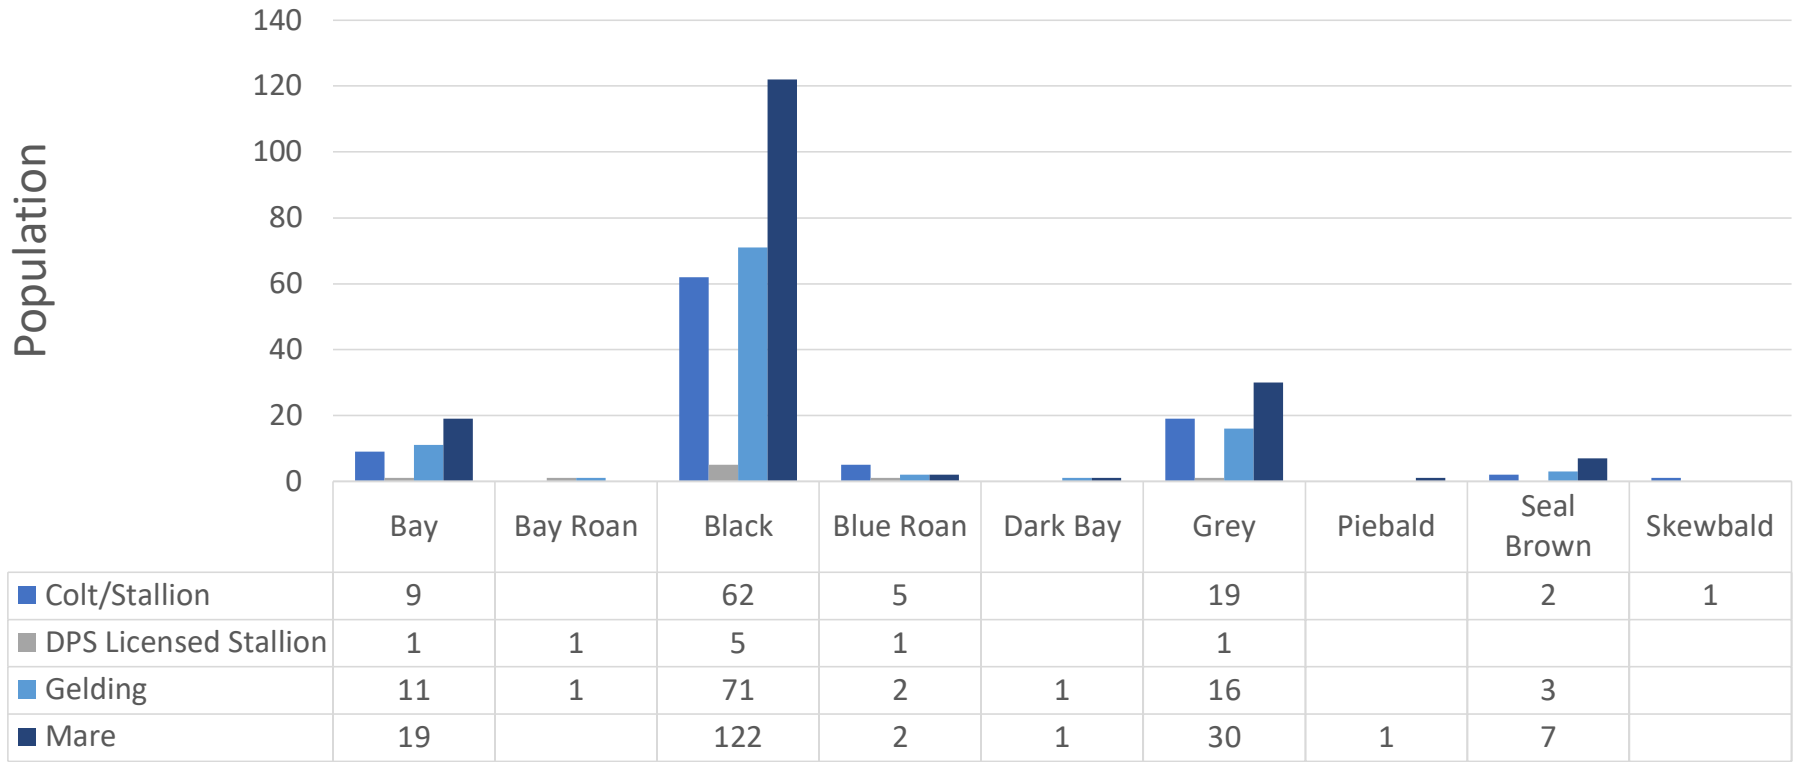

Count of Sex

North American Dales Pony and Partbred Population - sorted by sex and color

Color