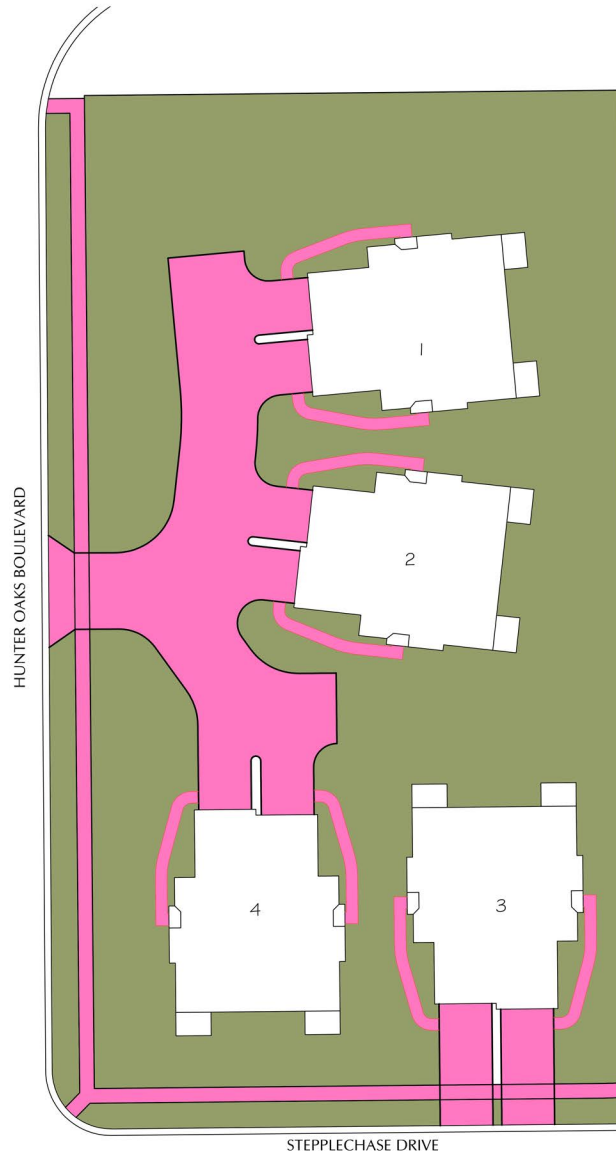

## LEGEND

- WEEKLY MOW
- MONTHLY MOW
- POND MAINTENANCE
- SNOW REMOVAL
- WETLANDS

HUNTER OAKS VILLAS		Scale: 1"=20'
CONDOMINIUM ASSOCIATION MAP		Date: 10/13/22
CITY OF WATERTOWN, WISCONSIN		Map: MAD
Proj. Lot Size:	# Single Family Lots:	Residence:
Proj. Lot Width:	# Condo Buildings:	