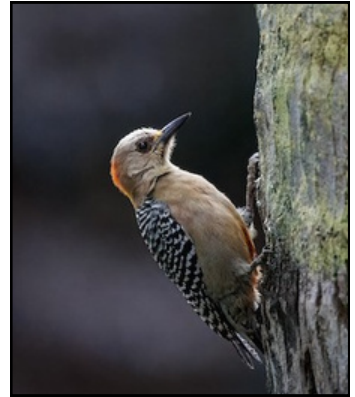

AMAZILIA GORRIAZUL
9 CM
ENDEMIC BIRD

COLIBRÍ COLIRRUFO
9 CM
RESIDENT BIRD

ALCARAVAN
37 CM
RESIDENT BIRD

GUACO NOCTURNO
65 CM
RESIDENT BIRD

GARCITA DEL GANADO
55 CM
RESIDENT BIRD

COQUITO
55 CM
RESIDENT BIRD

CHULO
65 CM
RESIDENT BIRD

AGUILA CARACOLERA
40-50 CM
RESIDENT BIRD

AGUILA NEGRA
60-70 CM
RESIDENT BIRD

GAVILÁN POLLERO
33-40 CM
RESIDENT BIRD

AGUILA MIGRATORIA
38-42 CM
BOREAL MIGRATORY

AGUILA PESCADORA
50-56 CM
BOREAL MIGRATORY

LECHUZA COMÚN
38-45 CM
RESIDENT BIRD

MARTIN PESCADOR GIGANTE
40 CM
RESIDENT BIRD

MARTIN PESCADOR AMAZÓNICO
30 CM
RESIDENT BIRD

TORITO CABECIRROJO
15.5 CM
RESIDENT BIRD

CARPINTERO HABADO
18 CM
ENDEMIC BIRD

CARPINTERO PECHIPUNTEADO
20 CM
ENDEMIC BIRD

CARPINTERO REAL
33 CM
RESIDENT BIRD

CARACARA
40-45 CM
RESIDENT BIRD

PERIQUITO OJIAZUL
12.5 CM
ALMOST ENDEMIC

ELAENIA MONTAÑERA
14 CM
RESIDENT BIRD

TITIRIJÍ
9.5 CM
RESIDENT BIRD