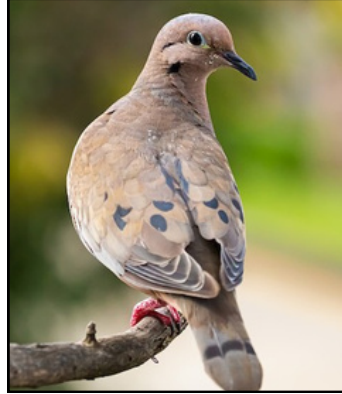

CATALOG

CHACHALACA
50-55 CM
ENDEMIC BIRD

TORCAZA
26 CM
RESIDENT BIRD

MONJITA
18 CM
RESIDENT BIRD

GARRAPATERO
35 CM
RESIDENT BIRD

CUCÚ ARDILLA
40 CM
RESIDENT BIRD

MANGO PECHINEGRO
10.5 CM
RESIDENT BIRD

COLIBRÍ BUFÓN
11 CM
RESIDENT BIRD

AMAZILIA GORRIAZUL
9 CM
ENDEMIC BIRD

COLIBRÍ COLIRRUFO
9 CM
RESIDENT BIRD

ALCARAVAN
37 CM
RESIDENT BIRD

GUACO NOCTURNO
65 CM
RESIDENT BIRD

GARCITA DEL GANADO
55 CM
RESIDENT BIRD

COQUITO
55 CM
RESIDENT BIRD

CHULO
65 CM
RESIDENT BIRD

AGUILA CARACOLERA
40-50 CM
RESIDENT BIRD

AGUILA NEGRA
60-70 CM
RESIDENT BIRD

GAVILÁN POLLERO
33-40 CM
RESIDENT BIRD

AGUILA MIGRATORIA
38-42 CM
BOREAL MIGRATORY

AGUILA PESCADORA
50-56 CM
BOREAL MIGRATORY