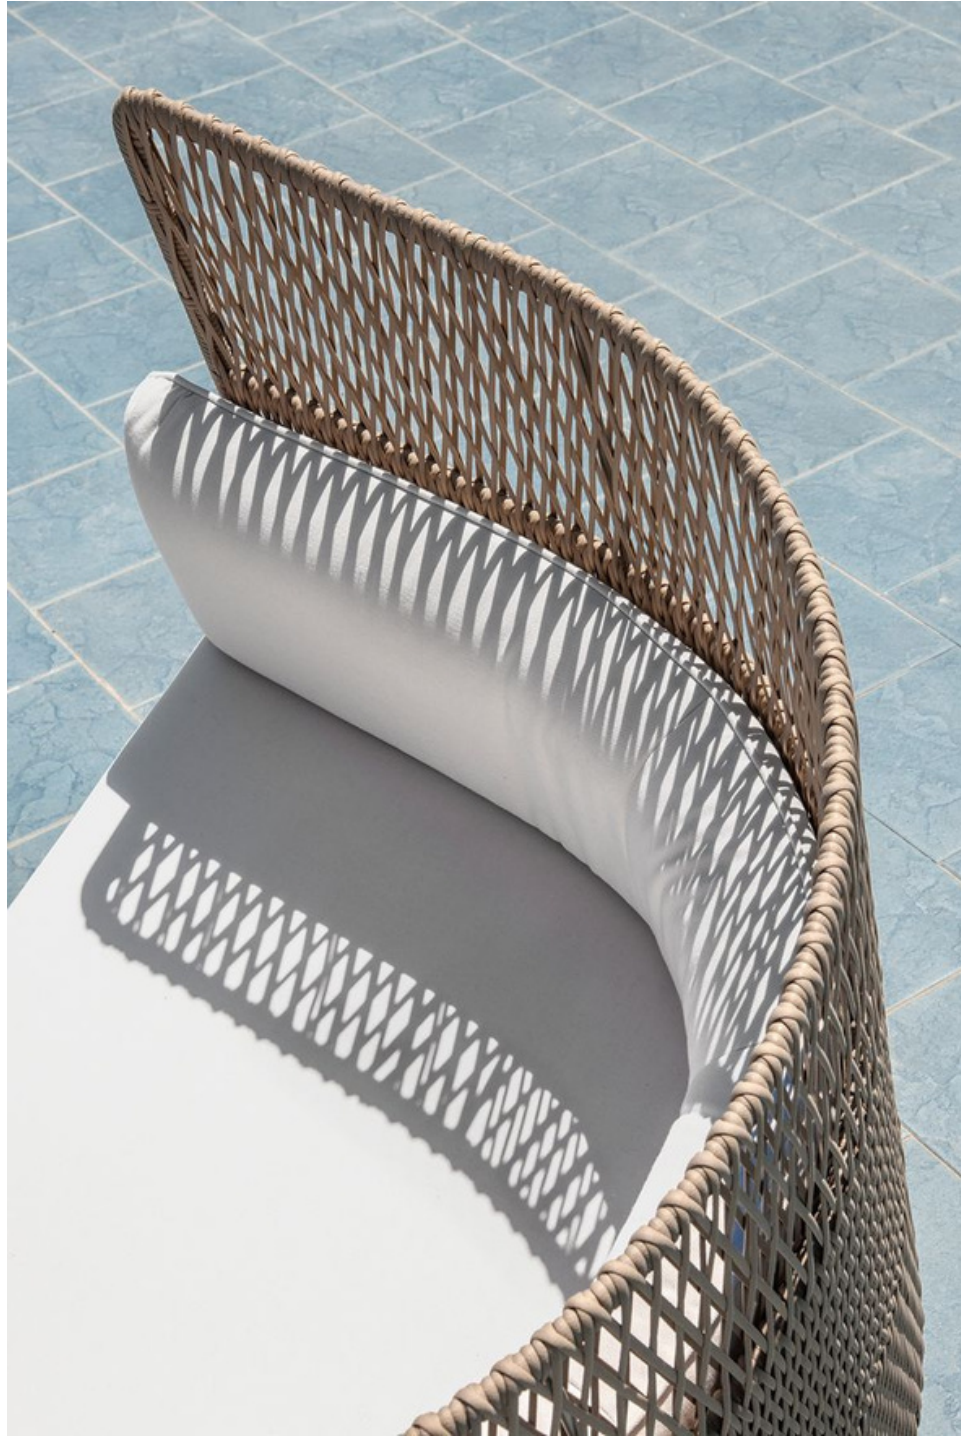

soft minimal, handcrafted.

DC01 DINING TABLE  
BY  
NORDIC DESIGN

Simple in its design and composition,  
but with a warm and welcoming feel  
to it.

It is surely designed to make a statement, bringing an effective alliance of sophistication and comfort to satisfy the most demanding needs; and assuring you a lavish experience.