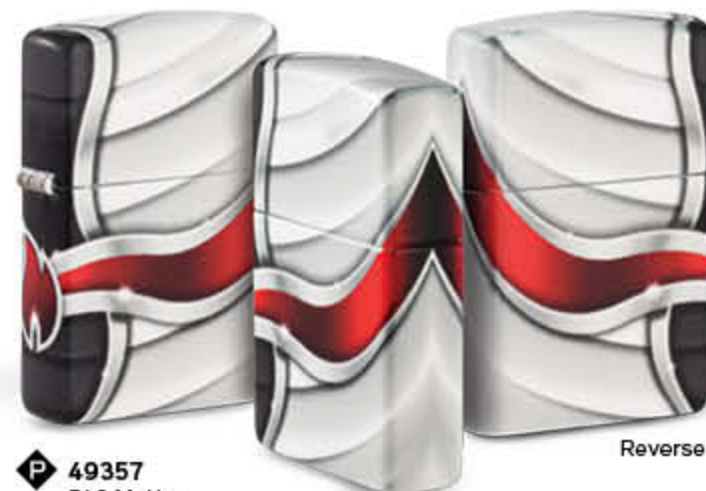

49357
540 Matte
540 Color
$41.95