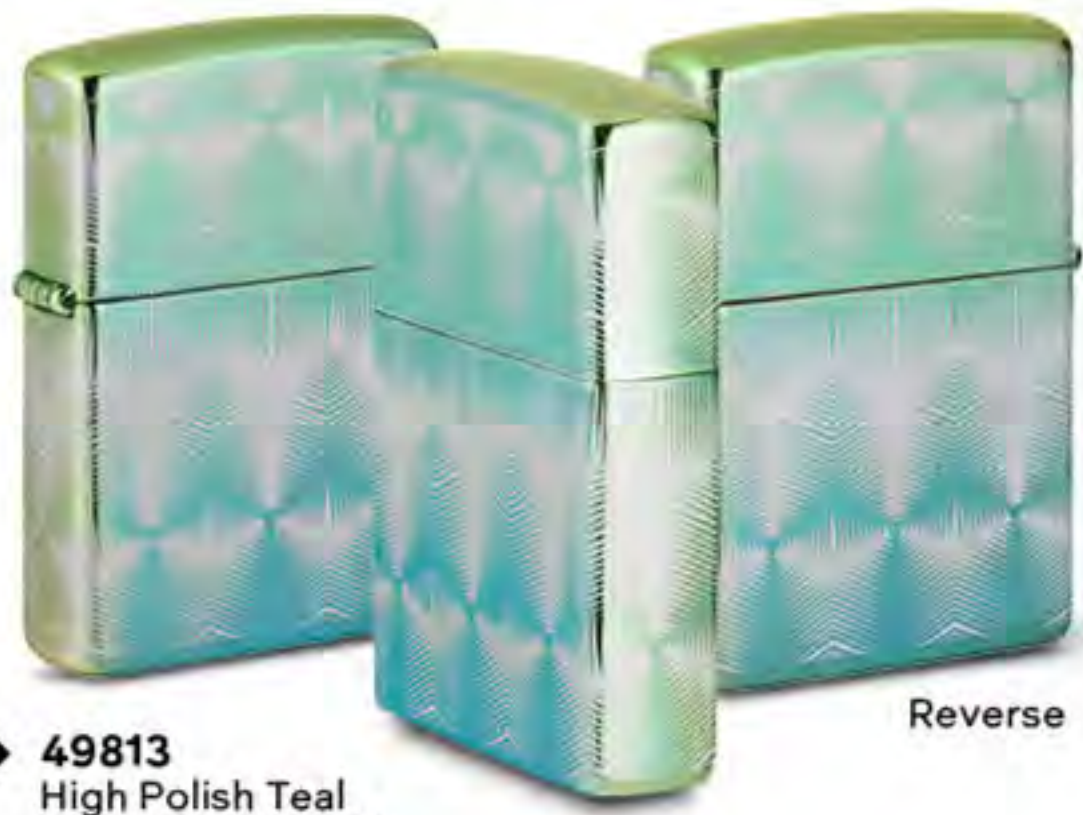

Reverse

49173
Armor®
Black Ice®
Deep Carve
\$57.95

49021
Armor®
Black Ice®
Deep Carve
\$57.95

29989
Black Matte
Color Image
\$27.95

49812
High Polish Black
Photo Image 360°
\$46.95

Reverse

Patterns

P 49813
High Polish Teal
Photo Image 360°
\$46.95