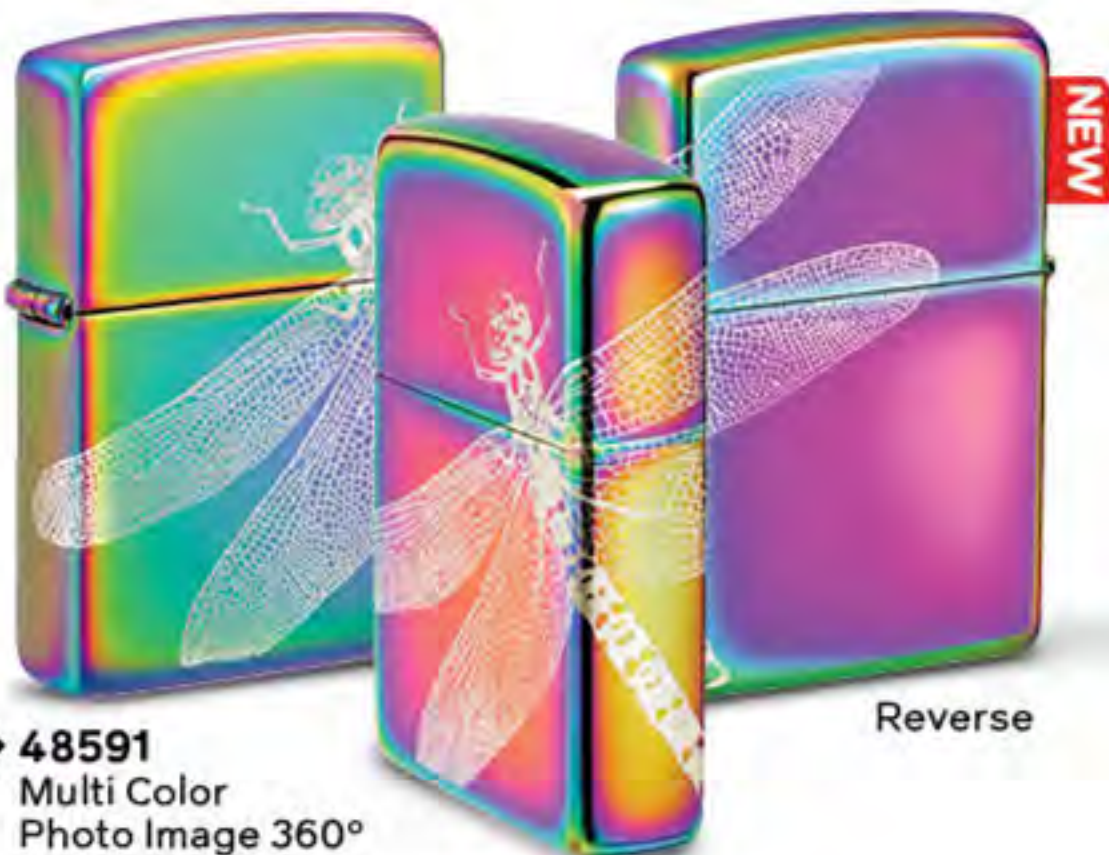

P 48591
Multi Color
Photo Image 360°
$46.95

Reverse