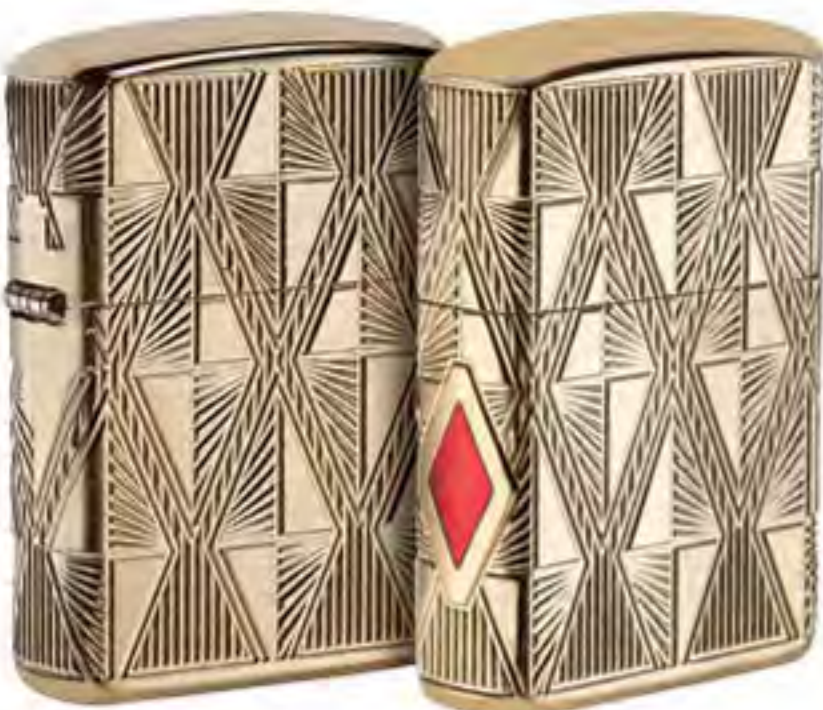

Reverse

W 49708
Brushed Chrome
Walnut Emblem Attached
\$52.95

Reverse

P 48612
Glow-in-the-Dark Green
540 Color
\$46.95

Reverse

L 29671
Armor®
High Polish Gold Plate
MultiCut/Epoxy Inlay
\$235.00

Reverse

Animals