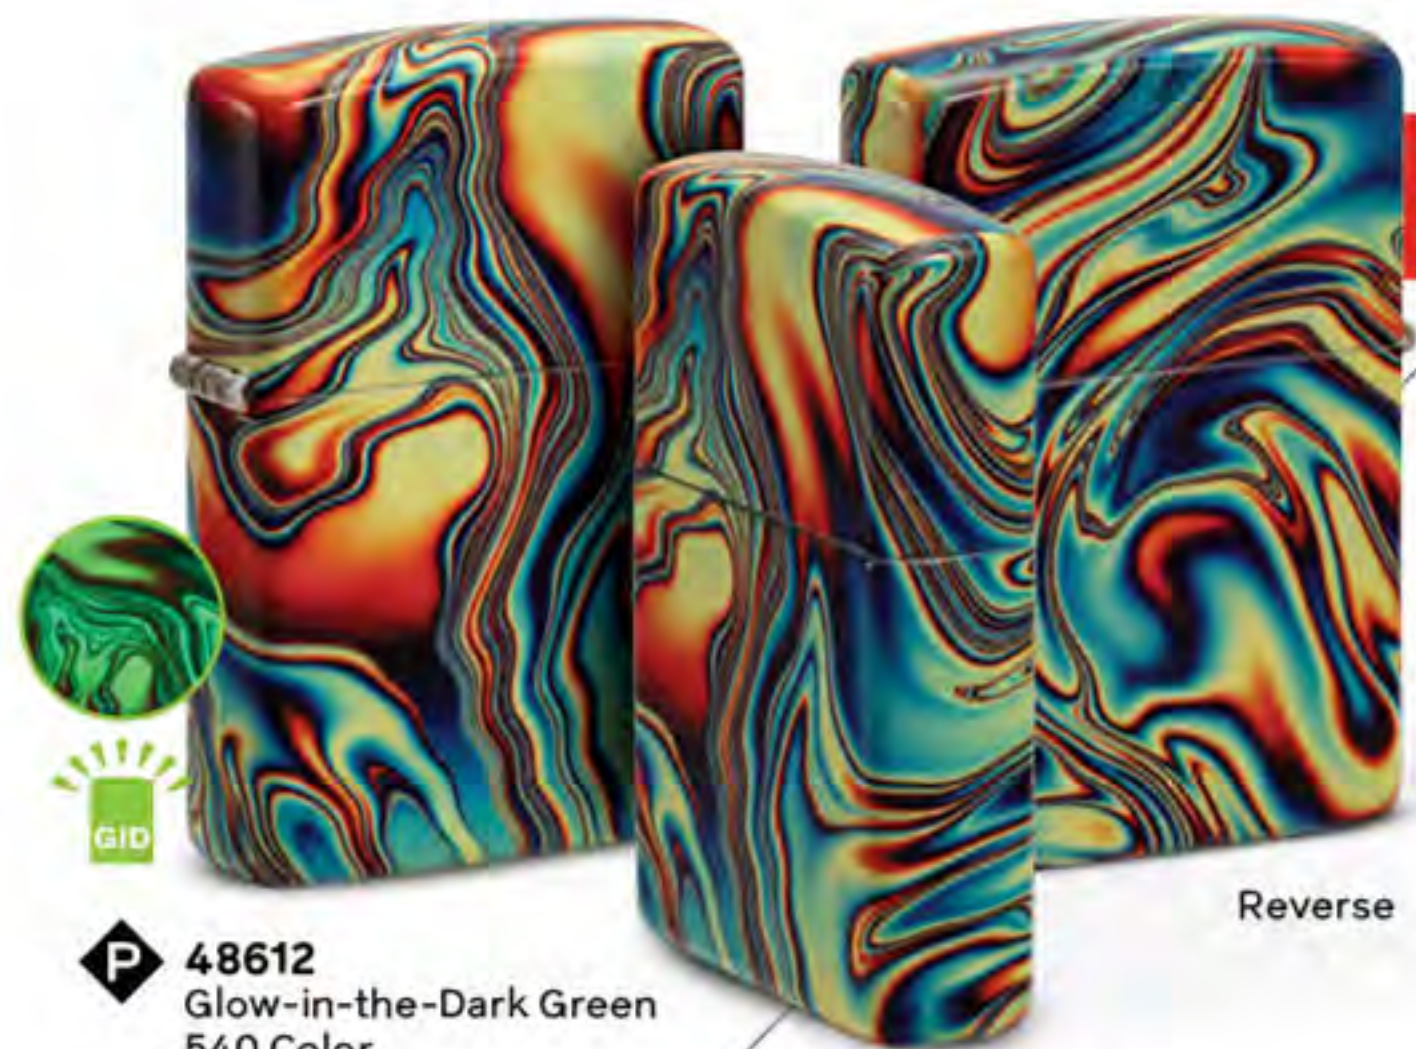

P 48612
Glow-in-the-Dark Green
540 Color
$46.95

Reverse