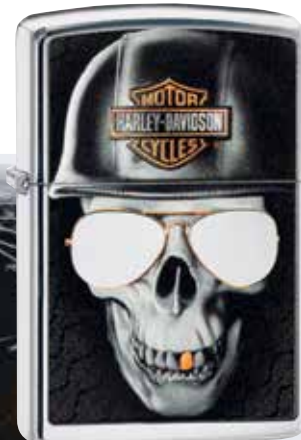

60.004.457 | 79,95 €
29822
 Harley-Davidson®
 #28378 - Gray Dusk
 Emblem Attached

60.000.099 | 49,95 €
 Harley-Davidson®
 #207 - Street Chrome
 Color Image

60.001.201 | 49,95 €
24025
 Harley-Davidson®
 #205 - Satin Chrome
 Color Image

60.005.591 | 49,95 €
 Harley-Davidson®
 #218 - Black Matte
 Color Image

60.005.394 | 42,95 €
 Harley-Davidson®
 #207 - Street Chrome
 Stamped

60.003.930 | 42,95 €
 Harley-Davidson®
 #207 - Street Chrome
 Color Image

60.004.323 | 59,95 €
29739
 Harley-Davidson®
 #250 - High Polish Chrome
 Color Image/Chromed Out

60.001.210 | 79,95 €
20230
 Harley-Davidson®
 #207 - Street Chrome
 Emblem Attached

60.003.484 | 46,95 €
 Harley-Davidson®
 #207 - Street Chrome
 Color Image