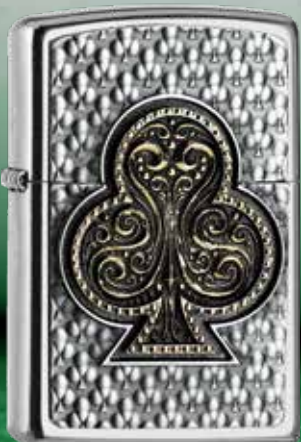

60.005.242 | 49,95 €
49113
#207 - Street Chrome
Lustre

2.006.481 | 59,95 €
#207 - Street Chrome
Emblem Attached

2.006.480 | 59,95 €
#207 - Street Chrome
Emblem Attached

2.006.479 | 59,95 €
#207 - Street Chrome
Emblem Attached

62.006.482 | 59,95 €
#207 - Street Chrome
Emblem Attached

Recommended Public Price

Recommended Public Price

Love

60.005.424 | 39,95 €
#207 - Street Chrome
Color Image

60.004.437 | 42,95 €
#205 - Satin Chrome
Laser/Auto Engrave

2.006.518 | 69,95 €
#250 - High Polish Chrome
Emblem Attached

60.005.115 | 49,95 €
#218 - Black Matte
Color Image

60.004.548 | 46,95 €
#214 - White Matte
Color Image

2.006.888 | 49,95 €
#200 - Brushed Chrome
Emblem Attached