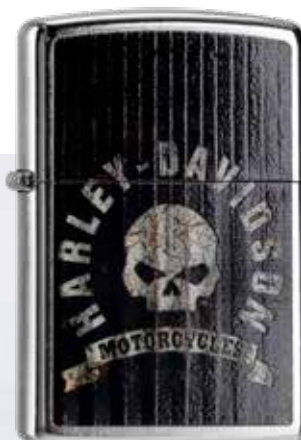

60.004.457 | 79,95 €
29822
 Harley-Davidson®
 #28378 - Gray Dusk
 Emblem Attached

60.000.099 | 49,95 €
 Harley-Davidson®
 #207 - Street Chrome
 Color Image

60.001.201 | 49,95 €
24025
 Harley-Davidson®
 #205 - Satin Chrome
 Color Image

60.005.591 | 49,95 €
 Harley-Davidson®
 #218 - Black Matte
 Color Image

60.005.394 | 42,95 €
 Harley-Davidson®
 #207 - Street Chrome
 Stamped

60.003.930 | 42,95 €
 Harley-Davidson®
 #207 - Street Chrome
 Color Image

60.004.323 | 59,95 €
29739
 Harley-Davidson®
 #250 - High Polish Chrome
 Color Image/Chromed Out

60.001.210 | 79,95 €
20230
 Harley-Davidson®
 #207 - Street Chrome
 Emblem Attached

60.003.484 | 46,95 €
 Harley-Davidson®
 #207 - Street Chrome
 Color Image