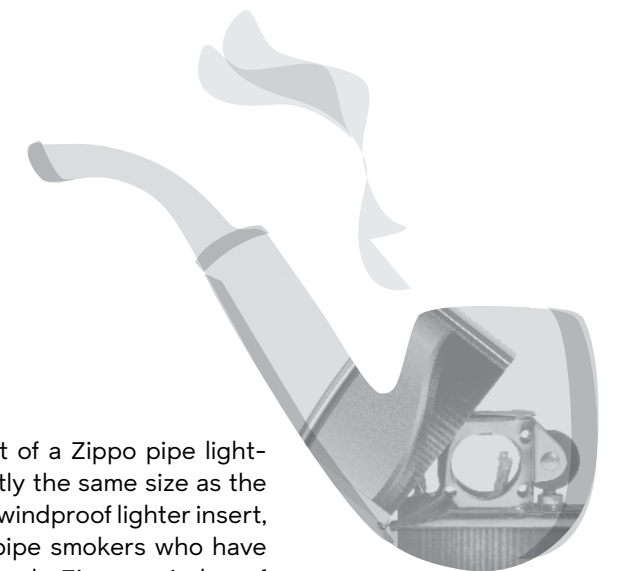

The insert of a Zippo pipe lighter is exactly the same size as the standard windproof lighter insert, allowing pipe smokers who have a treasured Zippo windproof lighter the option of replacing the insert to continue carrying the favorite case.