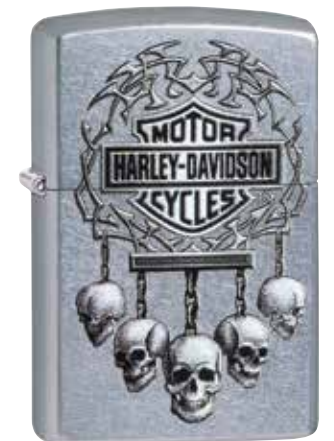

Ford Motor Company Trademarks and Trade Dress used under license to Zippo Manufacturing Company.

Recommended Public Price

Recommended Public Price

Harley-Davidson®

©2021 H-D or its affiliates.
 HARLEY-DAVIDSON, HARLEY, H-D, and the Bar and Shield Logo are among the trademarks of H-D U.S.A., LLC. Zippo is a licensee of Harley-Davidson Motor Company.

60.004.457 | 79,95 €
29822
 Harley-Davidson®
 #28378 - Gray Dusk
 Emblem Attached

60.000.099 | 49,95 €
 Harley-Davidson®
 #207 - Street Chrome
 Color Image

60.001.201 | 49,95 €
24025
 Harley-Davidson®
 #205 - Satin Chrome
 Color Image

60.005.591 | 49,95 €
 Harley-Davidson®
 #218 - Black Matte
 Color Image

60.005.394 | 42,95 €
 Harley-Davidson®
 #207 - Street Chrome
 Stamped

60.003.930 | 42,95 €
 Harley-Davidson®
 #207 - Street Chrome
 Color Image