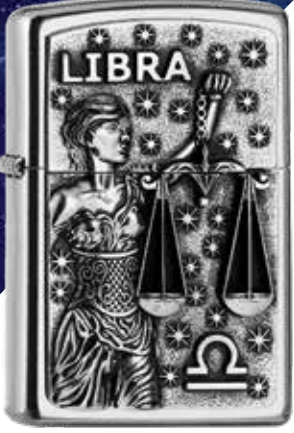

60.004.599 | 55,00 €
29823
 #150 - Black Ice®
 Iced

Zodiac

2.006.506 | 55,00 €
#207 - Street Chrome
Emblem Attached

2.006.508 | 55,00 €
#207 - Street Chrome
Emblem Attached

2.006.500 | 55,00€
#207 - Street Chrome
Emblem Attached

2.006.507 | 55,00 €
#207 - Street Chrome
Emblem Attached

2.006.501 | 55,00 €
#207 - Street Chrome
Emblem Attached

2.006.503 | 55,00 €
#207 - Street Chrome
Emblem Attached

2.006.504 | 55,00 €
#207 - Street Chrome
Emblem Attached

2.006.497 | 55,00 €
#207 - Street Chrome
Emblem Attached

2.006.499 | 55,00 €
#207 - Street Chrome
Emblem Attached

2.006.502 | 55,00 €
#207 - Street Chrome
Emblem Attached

2.006.498 | 55,00 €
#207 - Street Chrome
Emblem Attached

2.006.505 | 55,00 €
#207 - Street Chrome
Emblem Attached

Recommended Public Price

Recommended Public Price

Spiritual

P 60.005.340 | 79,95 €
#24747 – High Polish Purple
Laser 360°

Reverse

2.007.123 | 69,95 €
#250 – High Polish Chrome
Emblem Attached