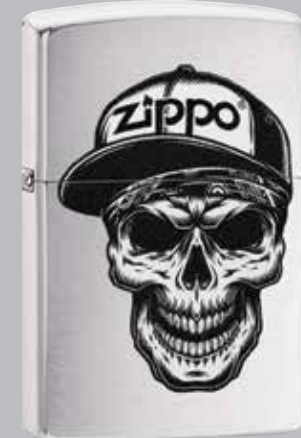

2.000.856 | 59,95 €
 #200 - Brushed Chrome
 Emblem Attached

60.005.125 | 49,95 €
 #218 - Black Matte
 Color Image

60.004.788 | 55,00 €
 #28378 - Gray Dusk
 Color Image

60.004.591 | 55,00 €
29854
 #218 - Black Matte
 Color Image

60.005.227 | 119,95 €
49172
 #167 - Armor® High Polish Chrome
 Deep Carve/Stone Attached
 Adorned with Swarovski® crystals

60.004.903 | 89,95 €
43034
 #205 - Satin Chrome
 Auto Engrave/Stone Attached
 Adorned with Swarovski® crystal

60.004.904 | 125,00 €
29931
 #167 - Armor® High Polish Chrome
 Deep Carve/Stone Attached
 Adorned with Swarovski® crystal

2.006.515 | 69,95 €
 #28378 - Gray Dusk
 Emblem Attached

60.004.412 | 39,95 €
 #200 - Brushed
 ChromeColor Image