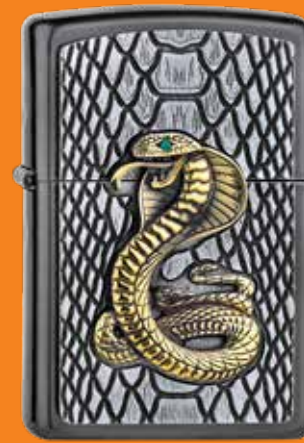

60.001.003 | 49,95 €
#28378 – Gray Dusk
Laser Engrave

2.005.906 | 59,95 €
#200 – Brushed Chrome
Emblem Attached

NEW

60.005.353 | 42,95 €
#218 – Black Matte
Color Image

NEW

2.007.125 | 69,95 €
#218C – Black Matte
Emblem Attached

60.005.251 | 55,00 €
49116
#204B – Brushed Brass
Color Image

NEW

60.005.642 | 46,95 €
#200 – Brushed Chrome
Lustre

60.000.206 | 46,95 €
#207 – Street Chrome
Color Image

60.004.087 | 46,95 €
#218 – Black Matte
Color Image

2.004.736 | 49,95 €
#205 – Satin Chrome
Emblem Attached

2.005.928 | 75,00 €
#28378 – Gray Dusk
Emblem Attached
Adorned with Swarovski® crystal

2.006.315 | 75,00 €
#28378 – Gray Dusk
Emblem Attached
Adorned with Swarovski® crystal