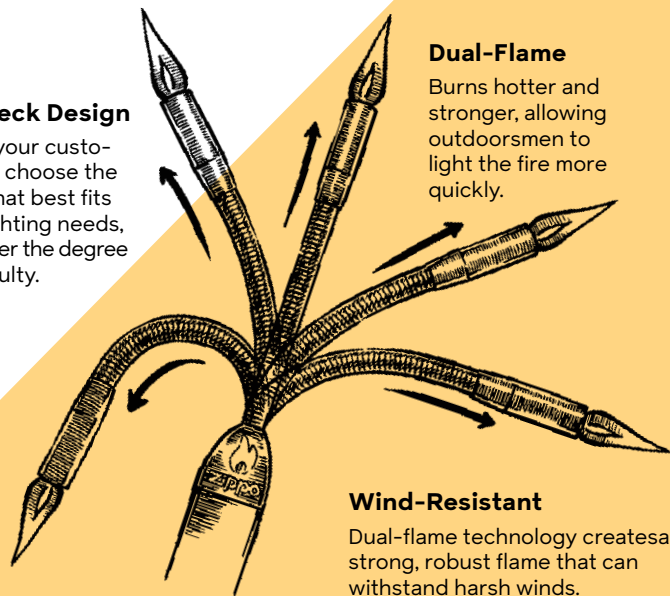

It's slim, powerful nozzle easily fits into the openings on most grills and lanterns, and with wind-resistant dual-flame technology, it's ideal for any outdoor setting.

Wind-resistant dual-flame technology, flexible extended neck, topped by a slim, powerful nozzle, easily fits all lighting openings.

Dual-Flame

Burns hotter and stronger, allowing outdoorsmen to light the fire more quickly.

Flex Neck Design

Allows your customers to choose the angle that best fits their lighting needs, no matter the degree of difficulty.