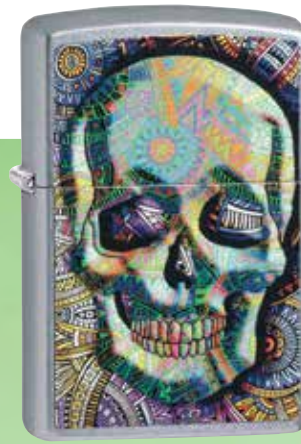

60.005.123 | 49,95 €
#211 - Iron Stone
Color Image

60.005.229 | 46,95 €
49112
#200 - Brushed Chrome
Color Image

60.005.230 | 49,95 €
49144
#200 - Brushed Chrome
Color Image

60.005.124 | 55,00 €
#228 - Green Matte
Color Image

60.005.233 | 55,00 €
#49146 - Iridescent
Laser Engrave

60.000.312 | 55,00 €
#207 - Street Chrome
Emblem Attached

60.004.767 | 49,95 €
#218 - Black Matte
Color Image

60.005.226 | 59,95 €
49141
#150 - Black Ice®
Photo Image

60.005.231 | 42,95 €
49140
#207 - Street Chrome
Color Image

2.000.860 | 55,00 €
#200 - Brushed Chrome
Emblem Attached

60.004.264 | 49,95 €
#24840 - Meadow
Color Image

2.005.904 | 55,00 €
#200 - Brushed Chrome
Emblem Attached