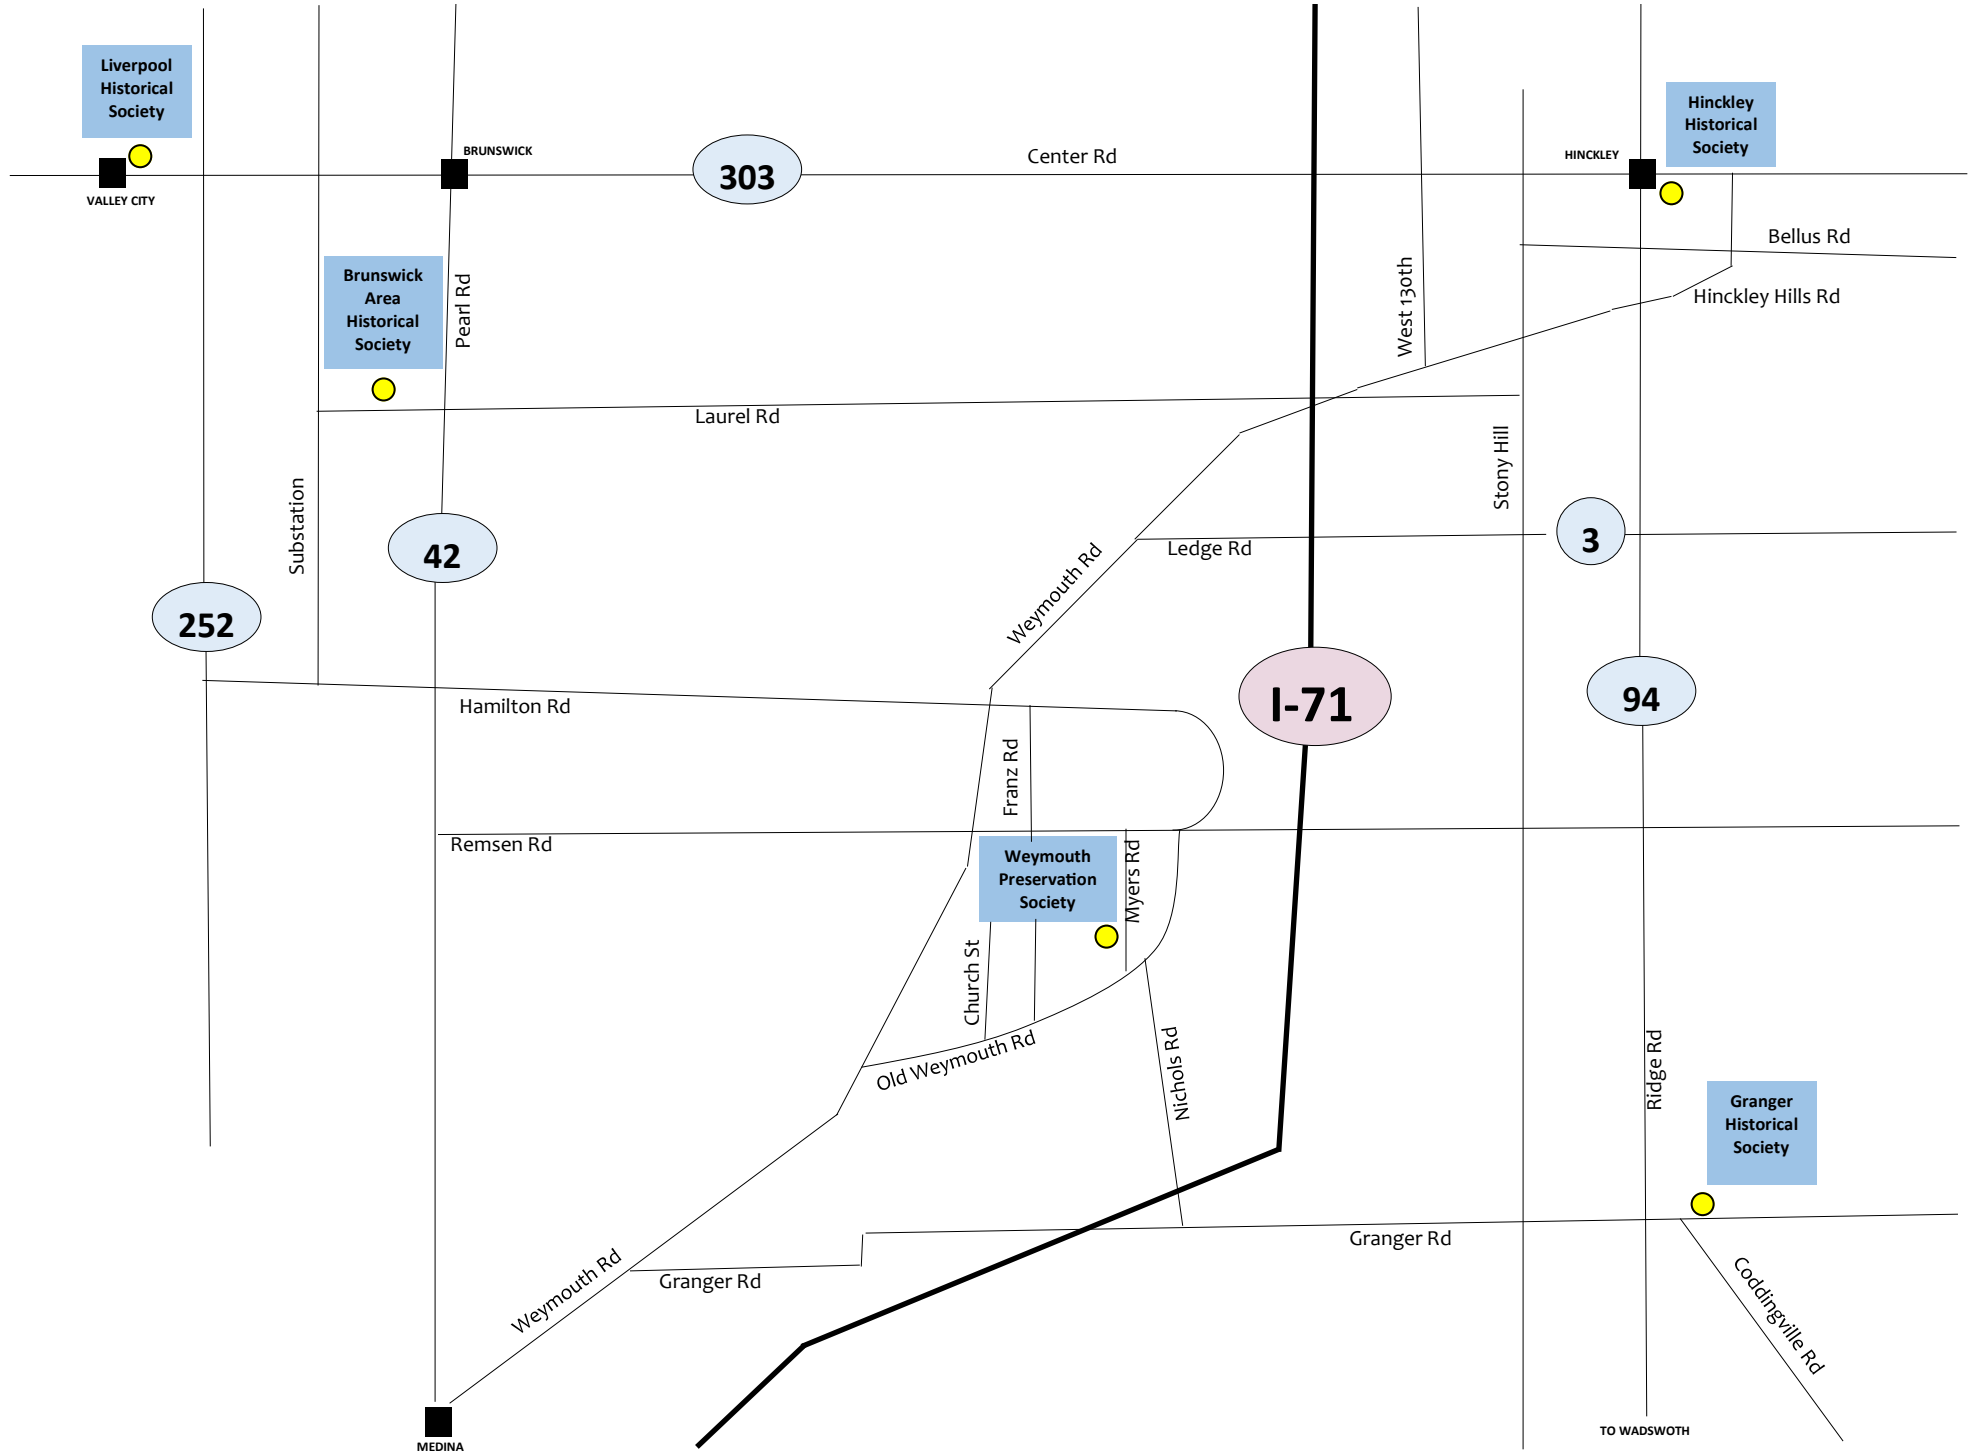

REGION 3 (Liverpool, Brunswick, Granger, Hinckley, Weymouth)