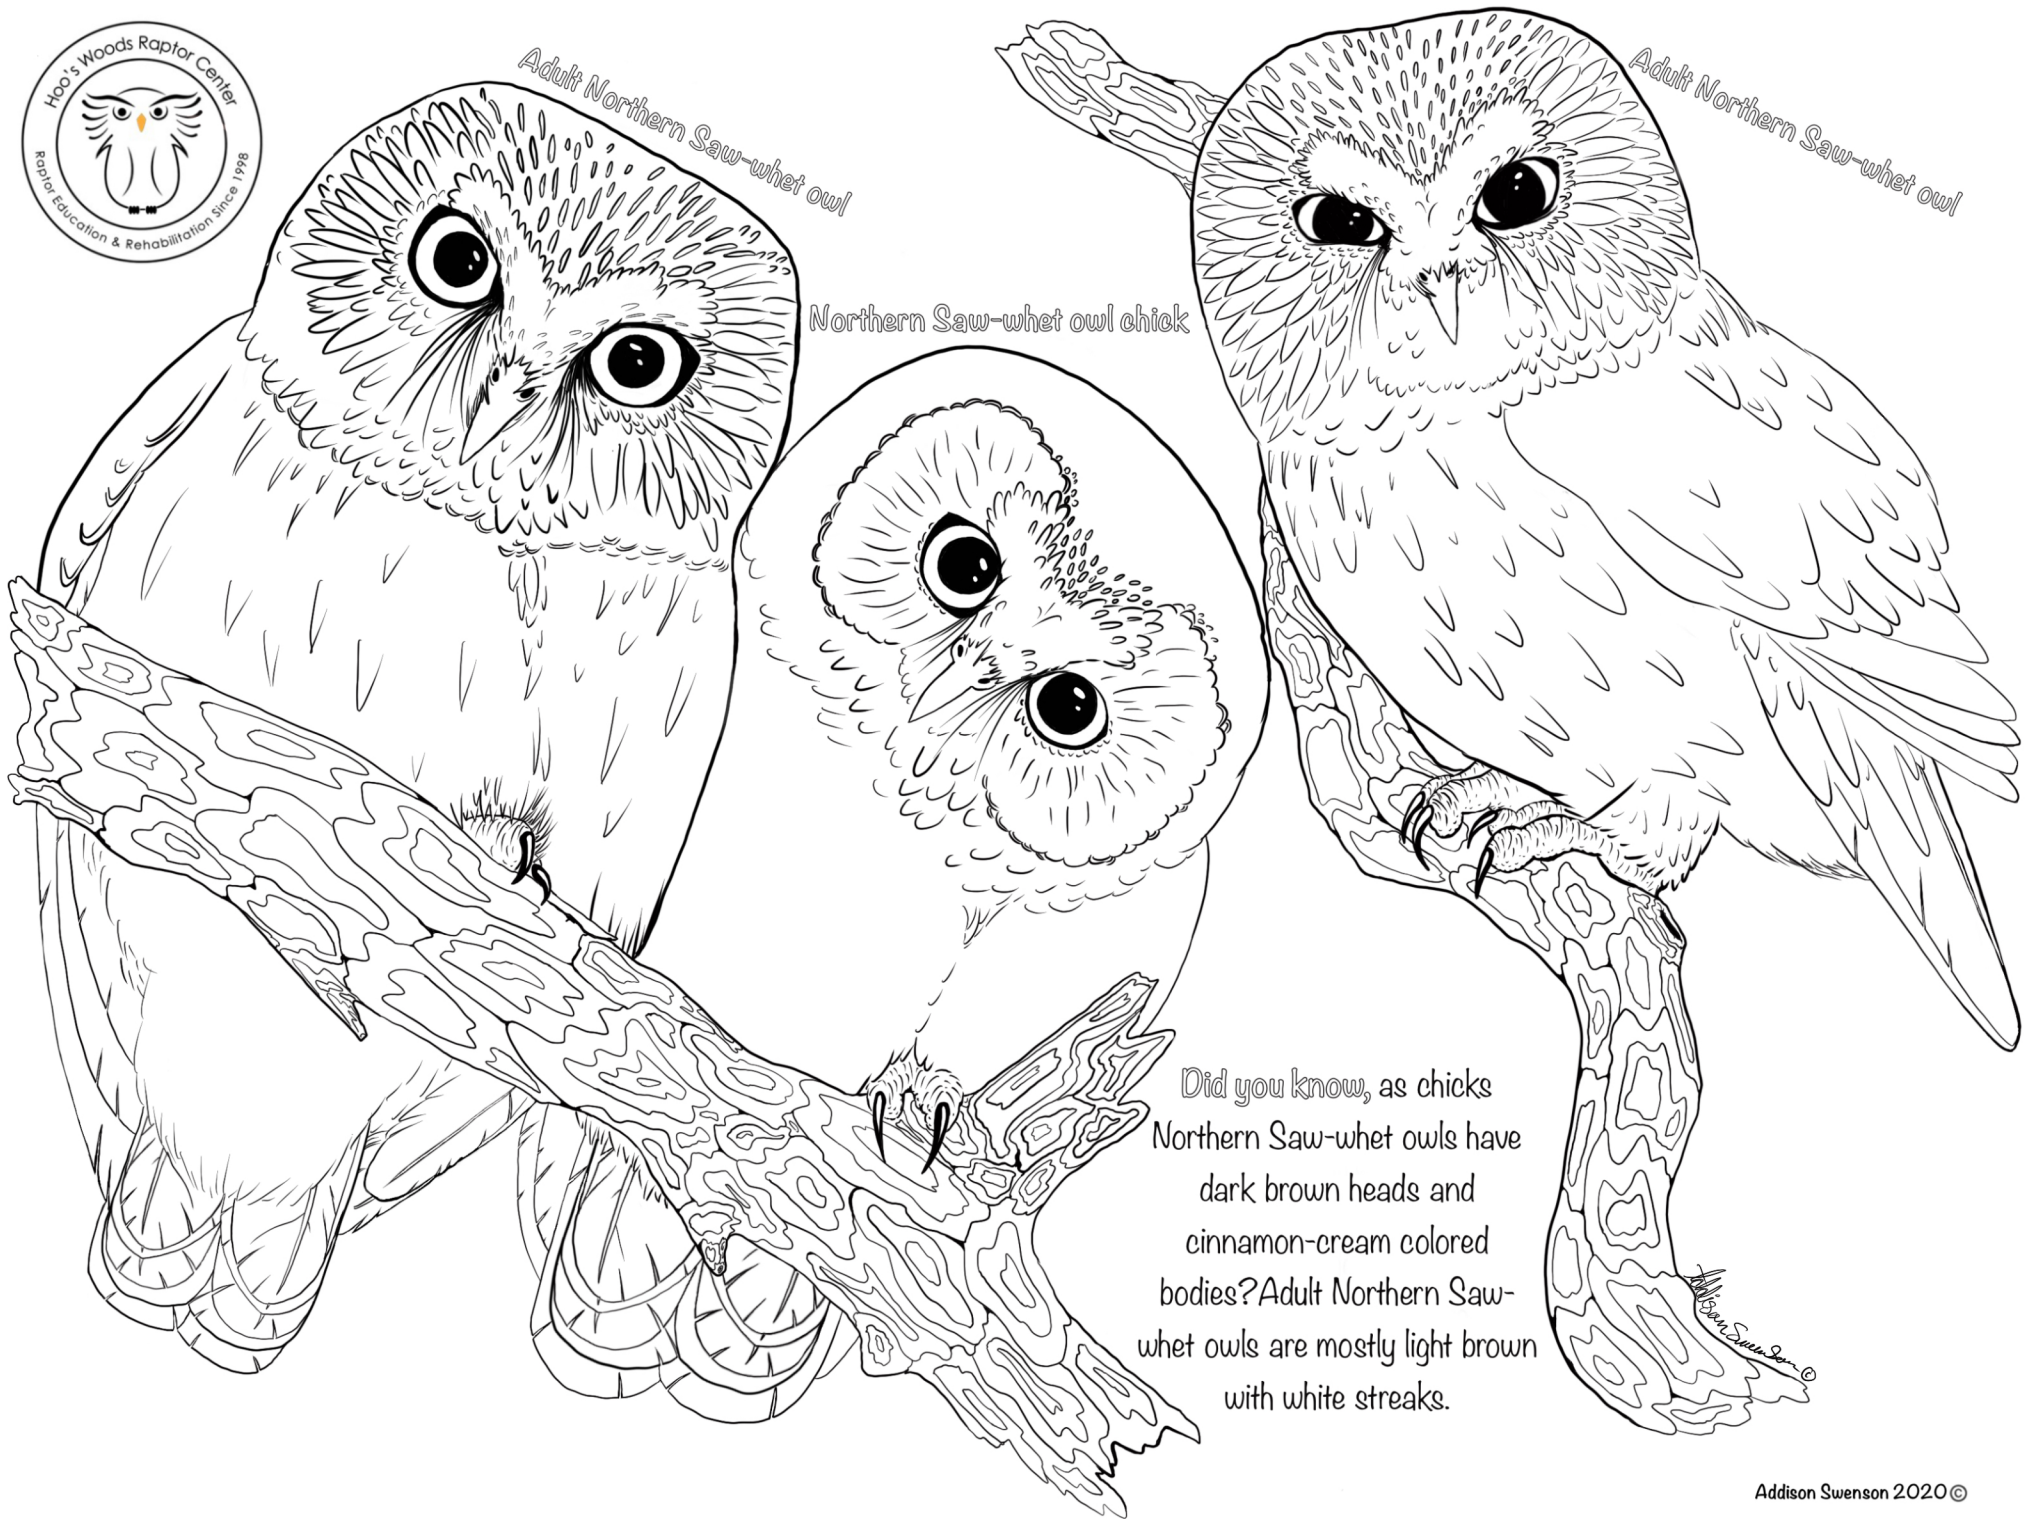

Adult Northern Saw-whet owl

Adult Northern Saw-whet owl

Northern Saw-whet owl chick

Did you know, as chicks Northern Saw-whet owls have dark brown heads and cinnamon-cream colored bodies? Adult Northern Saw-whet owls are mostly light brown with white streaks.