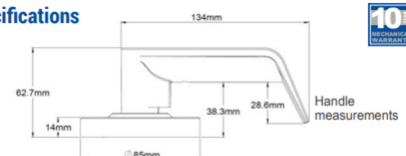

Fire Rated Locks

Commercial Lever sets

Locks	Page
Key in Levers 76mm Rose	2
Key in Levers 85mm Rose	2
Knob Levers 76mm Rose	2
Knob Sets	2
Rebate Kits	3
Latches	3
Knob Spinners	3
570 Cylinders	3
201 Cylinders	3
Latch Extensions	3

Commercial grade lever sets with a 75mm rose.

70mm backset supplied as standard. A 60mm latch or latch extension to 127mm are available as accessories

levers are suitable for 32 - 50mm thick doors & Fire Rated to 2 hours on Ecore & Firecore doors.

Entrance Leverset

OUTSIDE: Pushing button on inner lever locks outer lever. Turning key releases button leaving lever unlocked

INSIDE: Lever is always free for exit

Storeroom Leverset

OUTSIDE: Lever is always locked. Key retracts latchbolt only

INSIDE: Lever is always free for exit

Privacy Leverset

OUTSIDE: Opened by lever when unlocked. Pushing button on inner lever locks the outer lever. Emergency key, screwdriver or similar tool will release lever in case of emergency. Anti-lockout 'kick-off' is a standard feature

INSIDE: Lever is always free for exit

Classroom Leverset

OUTSIDE: Full turn with key in outer lever locks or unlocks outer lever only

INSIDE: Lever is always free for exit

Passage Leverset

OUTSIDE: Lever is always free

INSIDE: Lever is always free

Specifications

All prices are exclusive of GST.