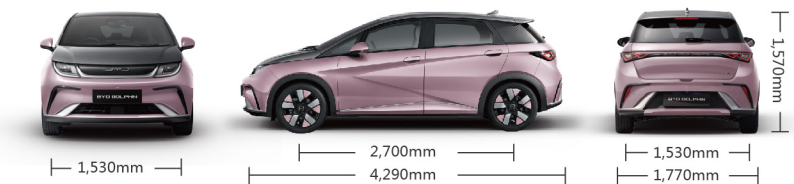

外形尺寸 Dimensions