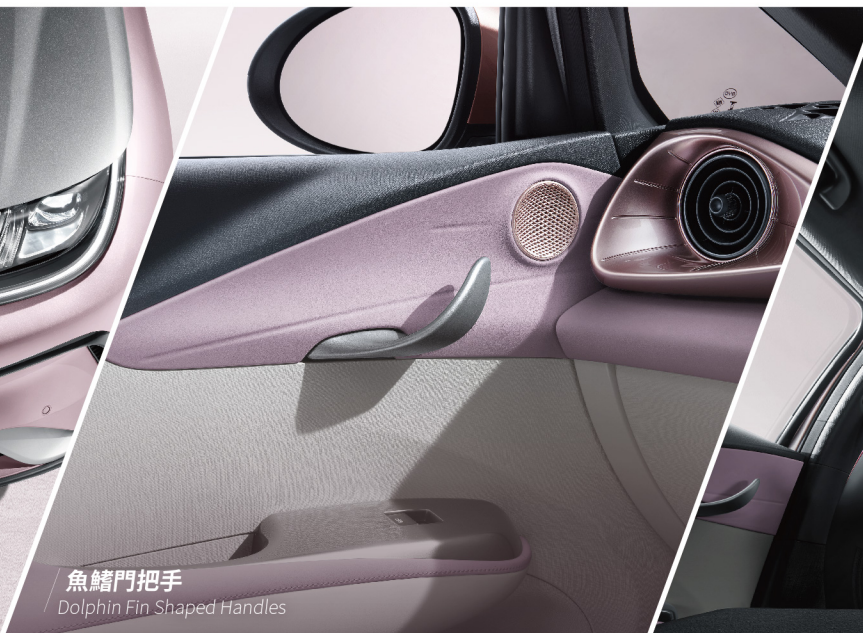

雲母灰
Urban Grey

香芋紫
Maldive Purple

奢享空間 Luxury Space

12.8英寸自適應旋轉懸浮PAD
12.8" Intelligent Rotating Touch Screen

私享NVH靜謐空間
Enjoy NVH Quiet Space

一體式運動體感座椅
Integrated Sport Sensory Seat

BYD DOLPHIN 規格表 Specifications