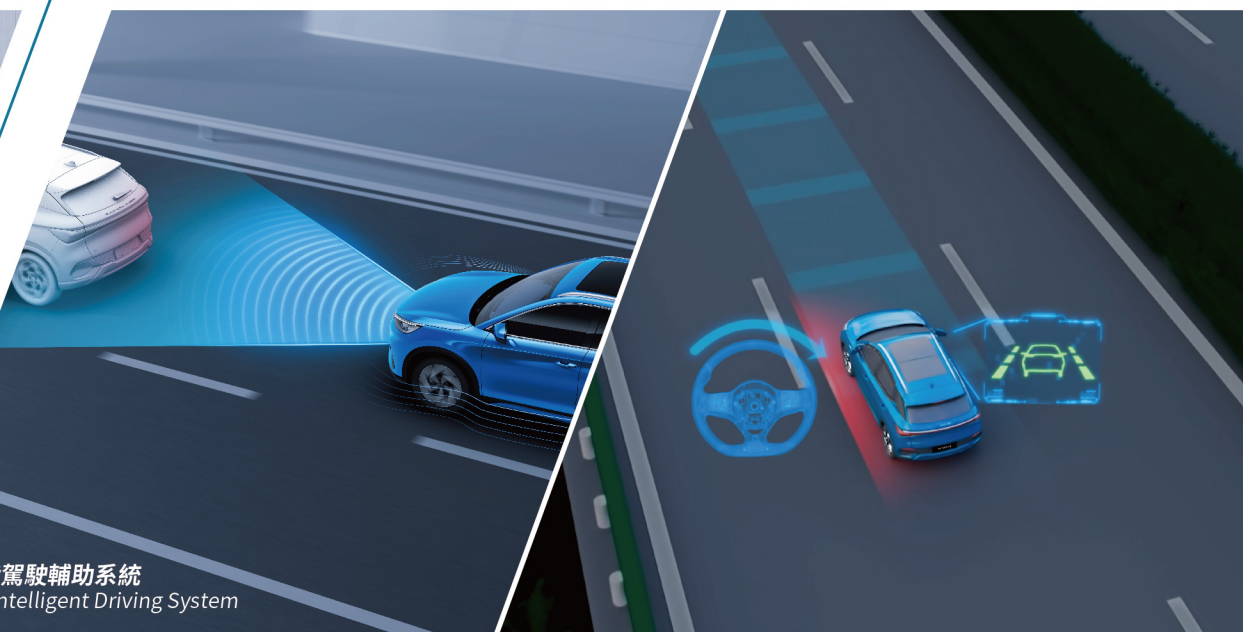

超低風阻
Low Drag Coefficient

全新升級e平台3.0 All New e-Platform 3.0

刀片電池 Blade Battery

8合1電力總成 8-in-1 Electric Powertrain

7個安全氣囊
7 Airbags

智能駕駛輔助系統
BYD Intelligent Driving System

流线型中控台
Streamline Center Console

15.6英寸旋轉觸摸屏
15.6-Inch Rotating Touch Screen