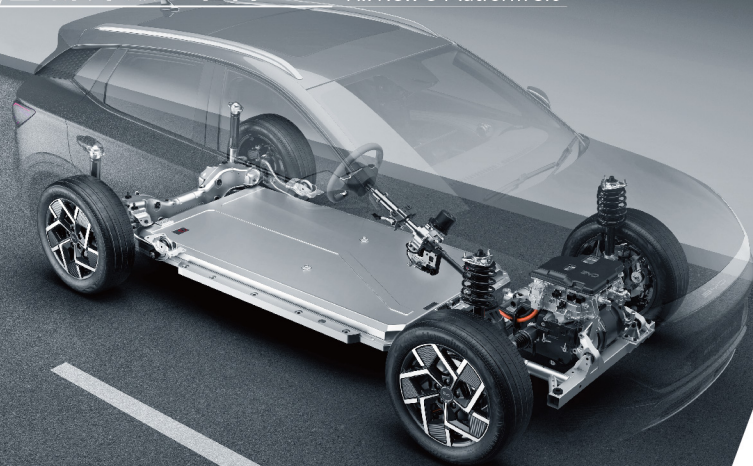

超低風阻
Low Drag Coefficient

全新升級e平台3.0 All New e-Platform 3.0

刀片電池 Blade Battery

8合1電力總成 8-in-1 Electric Powertrain

7個安全氣囊
7 Airbags

智能駕駛輔助系統
BYD Intelligent Driving System

流线型中控台
Streamline Center Console

15.6英寸旋轉觸摸屏
15.6-Inch Rotating Touch Screen