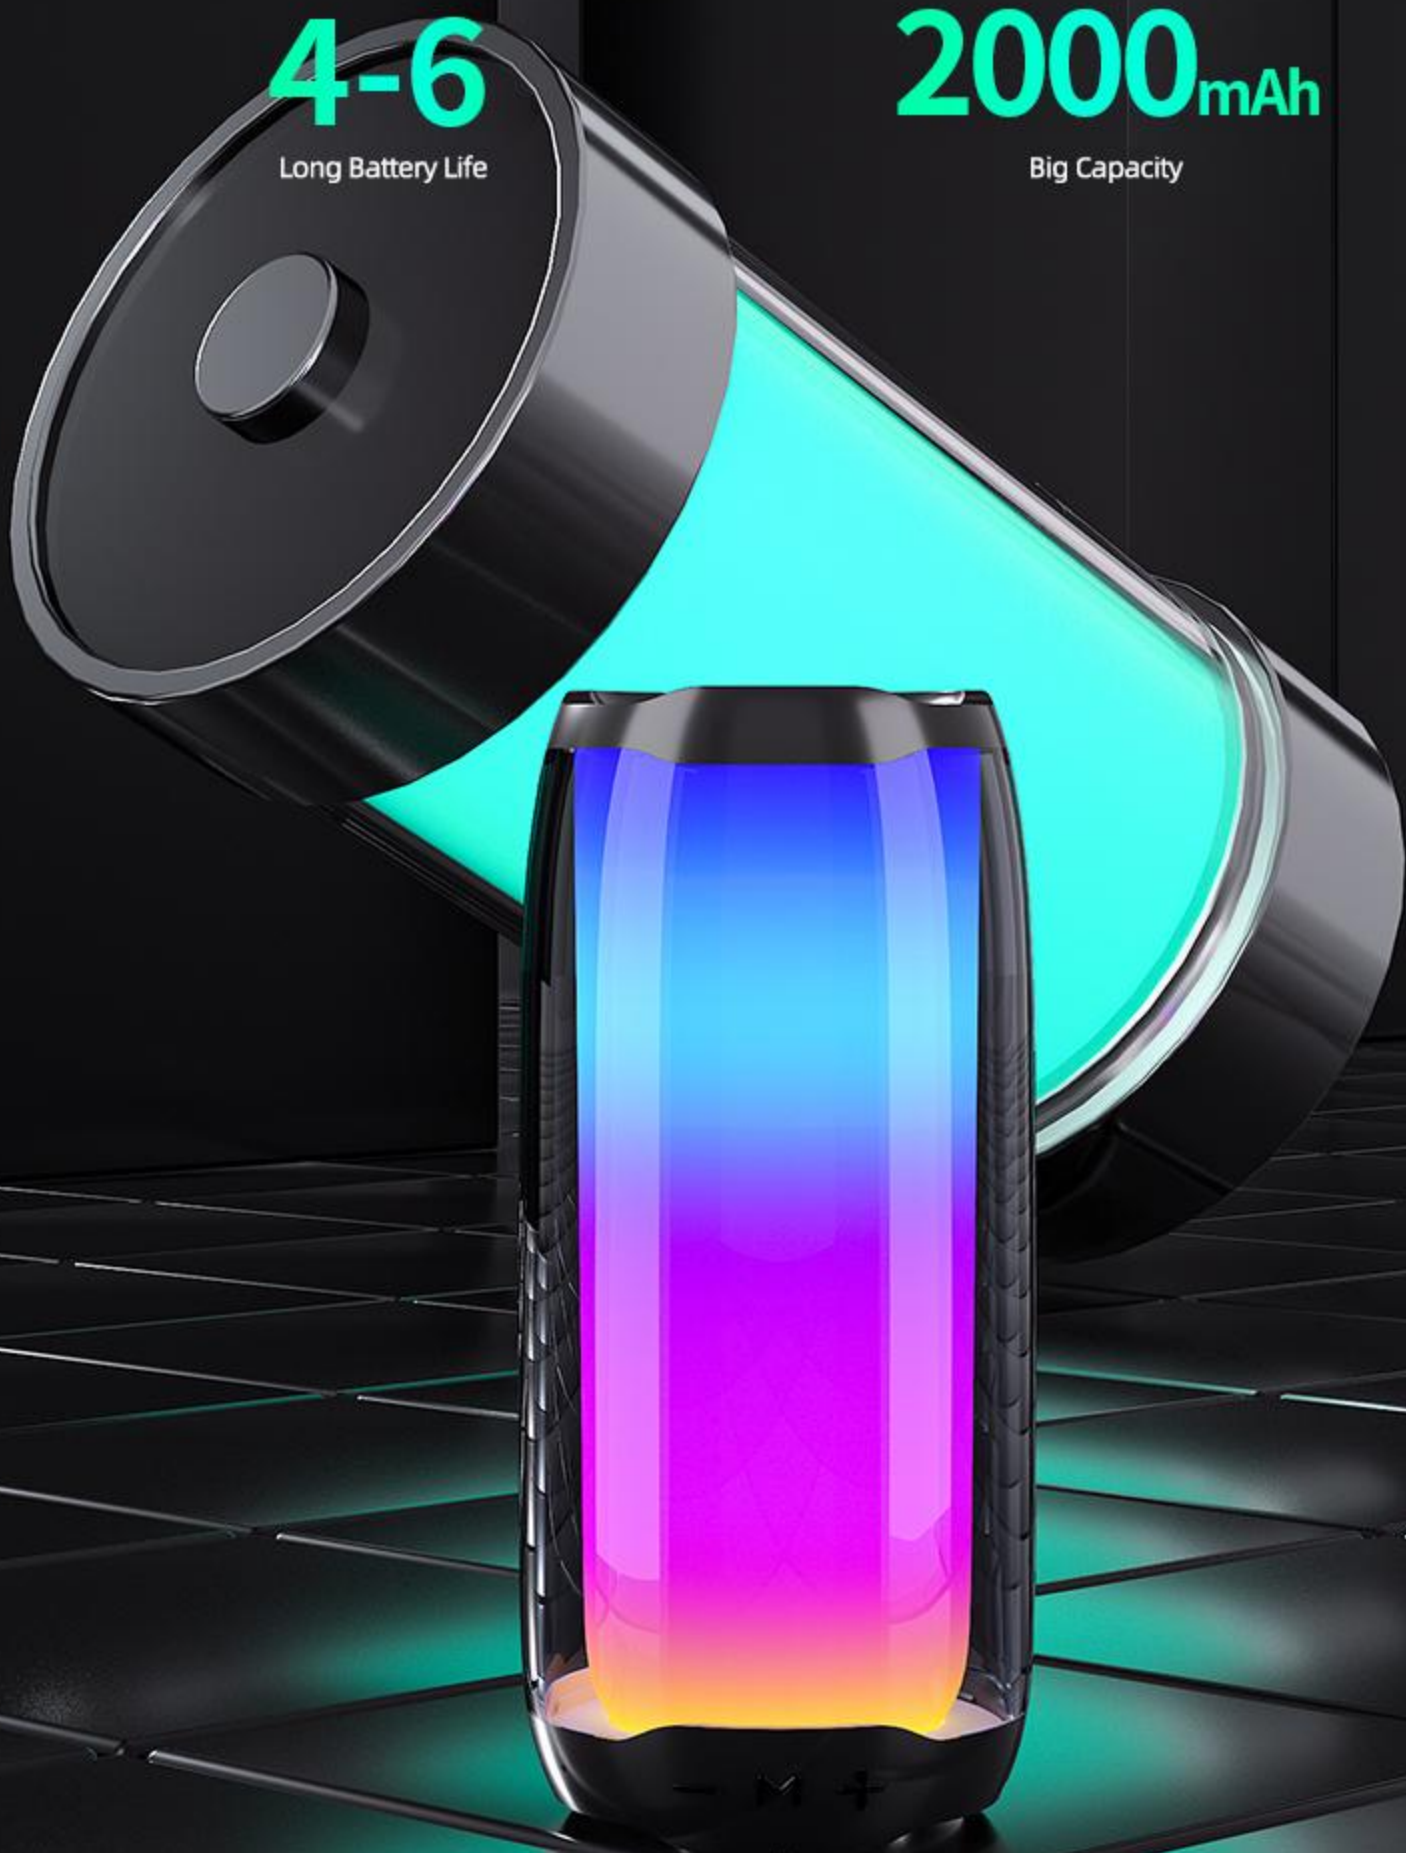

Upgrade Bluetooth V5.0 Chip Wireless Transmission More Stable

Full Screen Design

9D Shocking Sound Effects

Rhythmic And Colorful Lighting

Strong Compatiability

For PC/ Mobile / TV/
Laptop And More Android
Or Ios Bluetooth Devices

2000Mah Big Capacity 4~6H Long Battery Life

4-6

Long Battery Life

2000mAh

Big Capacity

Specification

Bluetooth Version : V5.0

Horn Power : 15w

Battery Capacity : 2000mA/3.7V

Speakers Horn size : 56mm

Frequency Response : 150HZ~15KHZ

N.W: 800g

Size : 95&95*213mm

Materias : ABS+Metal

Multi-Level Adjustable Led Lighting Effects

Rhythmic And Colorful Lighting
Provide You With A Wonderful Atmosphere