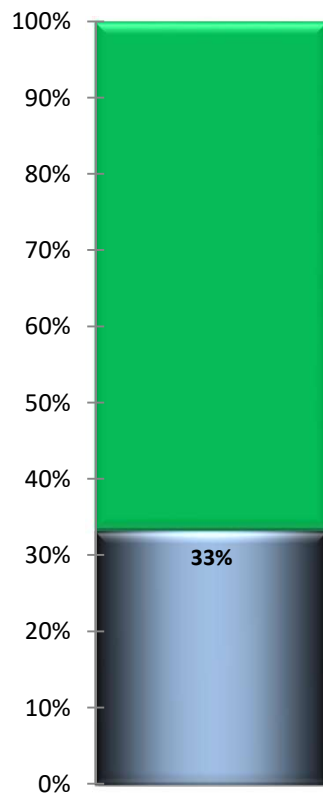

Steel Magnolias Service Club

Members 4
Percent Complete 0%
Remaining 1

Renaissance Woman's Club

Members 3
Percent Complete 33%
Remaining 0.666667

Golden Strip Woman's Club

Members $\frac{7}{1}$
Percent Complete $\frac{0\%}{1}$
Remaining

Jubilee Club

Members $\frac{7}{7}$
Percent Complete $\frac{0\%}{1}$
Remaining

Belvedere Womans Club

Members $\frac{8}{1}$
Percent Complete $\frac{0\%}{1}$
Remaining

Saxe Gotha Woman's Club

Members $\frac{8}{8}$
Percent Complete $\frac{0\%}{1}$
Remaining