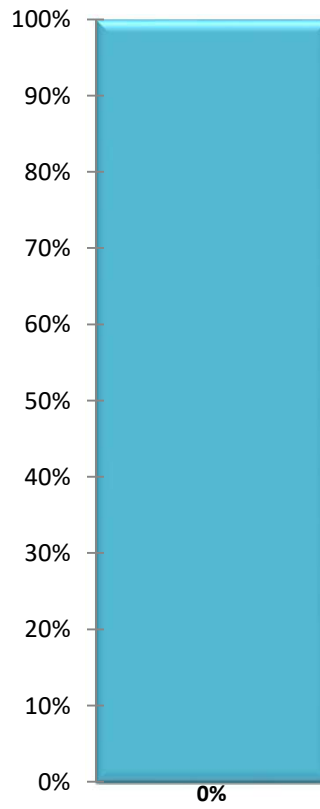

Steel Magnolias Service Club

Members 4
Percent Complete 0%
Remaining 1

Renaissance Woman's Club

Members 3
Percent Complete 33%
Remaining 0.666667

Golden Strip Woman's Club

Members $\frac{7}{1}$
Percent Complete $\frac{0\%}{1}$
Remaining

Jubilee Club

Members $\frac{7}{7}$
Percent Complete $\frac{0\%}{1}$
Remaining

Belvedere Womans Club

Members $\frac{8}{1}$
Percent Complete $\frac{0\%}{1}$
Remaining

Saxe Gotha Woman's Club

Members $\frac{8}{8}$
Percent Complete $\frac{0\%}{1}$
Remaining

Woman's Club of Ridge Spring

Members 8
Percent Complete

0%

Remaining 1

Golden Corner Woman's Society

Members $\frac{8}{1}$
Percent Complete $\frac{0\%}{1}$
Remaining

Jubilee Club

Members $\frac{11}{11}$
Percent Complete $\frac{0}{100}$
Remaining 1