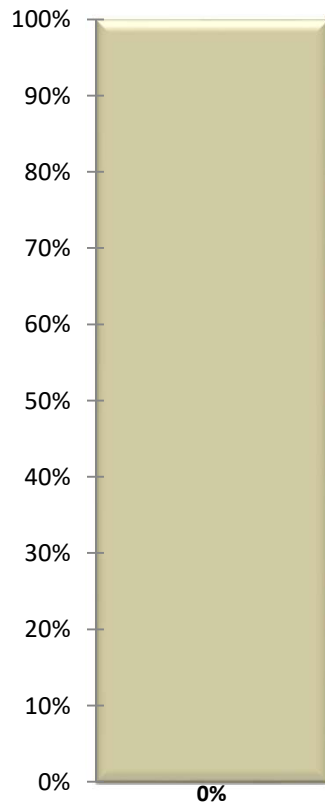

Steel Magnolias Service Club

Members 4
Percent Complete 0%
Remaining 1

Renaissance Woman's Club

Members 3
Percent Complete 33%
Remaining 0.666667

Golden Strip Woman's Club

Members $\frac{7}{1}$
Percent Complete $\frac{0\%}{1}$
Remaining

Jubilee Club

Members $\frac{7}{7}$
Percent Complete $\frac{0\%}{1}$
Remaining

Belvedere Womans Club

Members $\frac{8}{1}$
Percent Complete $\frac{0\%}{1}$
Remaining

Saxe Gotha Woman's Club

Members $\frac{8}{8}$
Percent Complete $\frac{0\%}{1}$
Remaining

Woman's Club of Ridge Spring

Members 8
Percent Complete

0%

Remaining 1

Golden Corner Woman's Society

Members $\frac{8}{1}$
Percent Complete $\frac{0\%}{1}$
Remaining

Jubilee Club

Members $\frac{11}{11}$
Percent Complete $\frac{0}{100}$
Remaining 1

Womans Club of Ft. Mill

Members $\frac{11}{11}$
Percent Complete $\frac{0\%}{100\%}$
Remaining 1

Winnsboro Woman's Club

Members 13
Percent Complete 0%
Remaining 1

Woman's Club of West Columbia

Members 13
Percent Complete 0%
Remaining 1