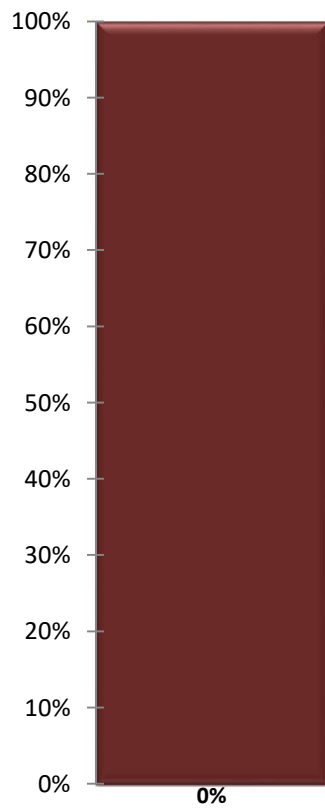

Jubilee Club

Members $\frac{7}{7}$
Percent Complete $\frac{0\%}{1}$
Remaining

Belvedere Womans Club

Members $\frac{8}{1}$
Percent Complete $\frac{0\%}{1}$
Remaining

Saxe Gotha Woman's Club

Members $\frac{8}{8}$
Percent Complete $\frac{0\%}{1}$
Remaining

Woman's Club of Ridge Spring

Members 8
Percent Complete

0%

Remaining 1

Golden Corner Woman's Society

Members $\frac{8}{1}$
Percent Complete $\frac{0\%}{1}$
Remaining

Jubilee Club

Members $\frac{11}{11}$
Percent Complete $\frac{0}{100}$
Remaining 1

Womans Club of Ft. Mill

Members $\frac{11}{11}$
Percent Complete $\frac{0\%}{100\%}$
Remaining 1

Winnsboro Woman's Club

Members 13
Percent Complete 0%
Remaining 1

Woman's Club of West Columbia

Members 13
Percent Complete 0%
Remaining 1

Junior Woman's Club of Rock Hill

Members 13
Percent Complete 0%
Remaining 1

Past President's Club

Members 14
Percent Complete 0%
Remaining 1