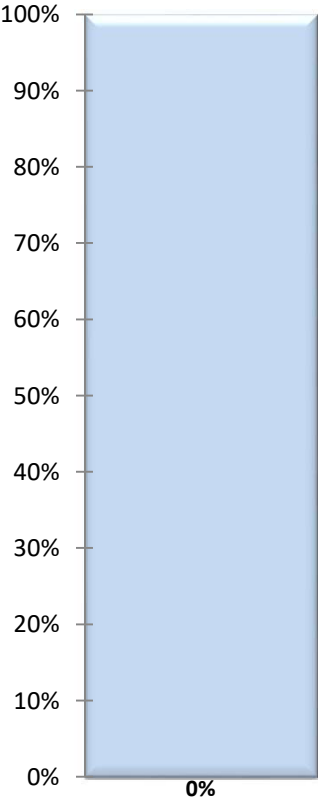

Steel Magnolias Service Club

Members 4
Percent Complete 0%
Remaining 1

Renaissance Woman's Club

Members 3
Percent Complete 33%
Remaining 0.666667

Golden Strip Woman's Club

Members $\frac{7}{1}$
Percent Complete $\frac{0\%}{1}$
Remaining

Jubilee Club

Members $\frac{7}{7}$
Percent Complete $\frac{0\%}{1}$
Remaining

Belvedere Womans Club

Members $\frac{8}{1}$
Percent Complete $\frac{0\%}{1}$
Remaining

Saxe Gotha Woman's Club

Members $\frac{8}{8}$
Percent Complete $\frac{0\%}{1}$
Remaining

Woman's Club of Ridge Spring

Members 8
Percent Complete

0%

Remaining 1

Golden Corner Woman's Society

Members $\frac{8}{1}$
Percent Complete $\frac{0\%}{1}$
Remaining

Jubilee Club

Members $\frac{11}{11}$
Percent Complete $\frac{0}{100}$
Remaining 1

Womans Club of Ft. Mill

Members $\frac{11}{11}$
Percent Complete $\frac{0\%}{100\%}$
Remaining 1

Winnsboro Woman's Club

Members 13
Percent Complete 0%
Remaining 1

Woman's Club of West Columbia

Members 13
Percent Complete 0%
Remaining 1