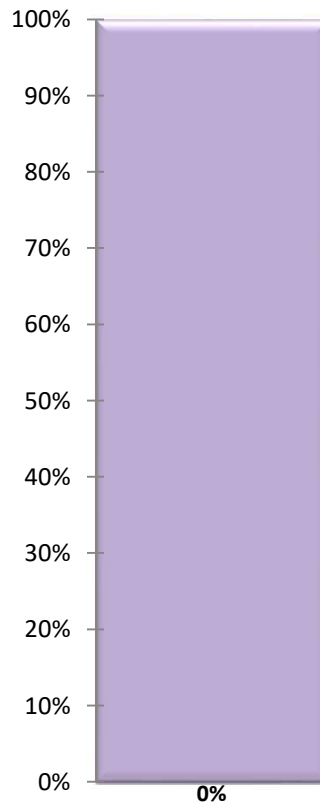

Steel Magnolias Service Club

Members 4
Percent Complete 0%
Remaining 1

Renaissance Woman's Club

Members 3
Percent Complete 33%
Remaining 0.666667

Golden Strip Woman's Club

Members $\frac{7}{1}$
Percent Complete $\frac{0\%}{1}$
Remaining

Jubilee Club

Members $\frac{7}{7}$
Percent Complete $\frac{0\%}{1}$
Remaining

Belvedere Womans Club

Members $\frac{8}{1}$
Percent Complete $\frac{0\%}{1}$
Remaining

Saxe Gotha Woman's Club

Members $\frac{8}{8}$
Percent Complete $\frac{0\%}{1}$
Remaining

Woman's Club of Ridge Spring

Members 8
Percent Complete

0%

Remaining 1

Golden Corner Woman's Society

Members $\frac{8}{1}$
Percent Complete $\frac{0\%}{1}$
Remaining

Jubilee Club

Members $\frac{11}{11}$
Percent Complete $\frac{0}{100}$
Remaining 1

Womans Club of Ft. Mill

Members $\frac{11}{11}$
Percent Complete $\frac{0\%}{100\%}$
Remaining 1

Winnsboro Woman's Club

Members 13
Percent Complete 0%
Remaining 1

Woman's Club of West Columbia

Members 13
Percent Complete 0%
Remaining 1