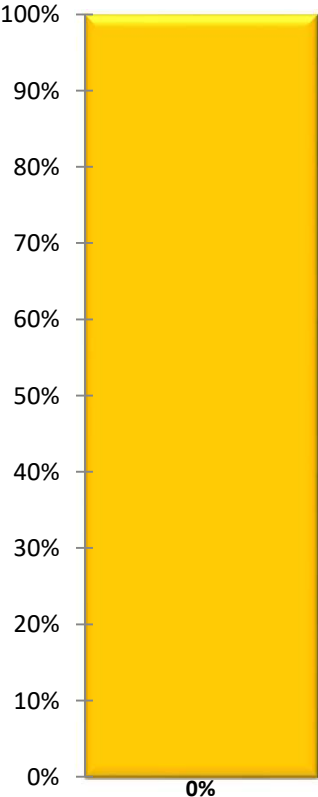

Steel Magnolias Service Club

Members 4
Percent Complete 0%
Remaining 1

Renaissance Woman's Club

Members 3
Percent Complete 33%
Remaining 0.666667

Golden Strip Woman's Club

Members $\frac{7}{1}$
Percent Complete $\frac{0\%}{1}$
Remaining

Jubilee Club

Members $\frac{7}{7}$
Percent Complete $\frac{0\%}{1}$
Remaining

Belvedere Womans Club

Members $\frac{8}{1}$
Percent Complete $\frac{0\%}{1}$
Remaining

Saxe Gotha Woman's Club

Members $\frac{8}{8}$
Percent Complete $\frac{0\%}{1}$
Remaining