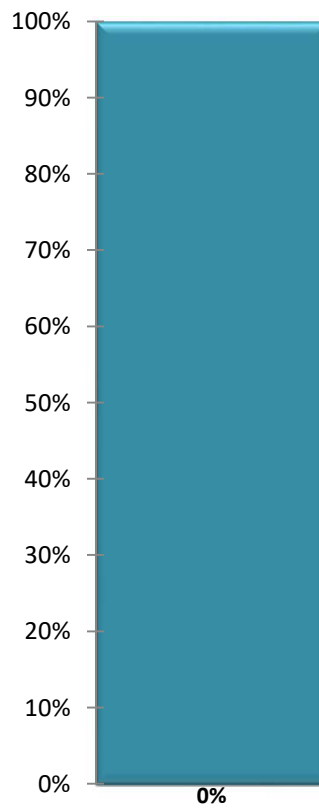

Steel Magnolias Service Club

Members 4
Percent Complete 0%
Remaining 1

Renaissance Woman's Club

Members 3
Percent Complete 33%
Remaining 0.666667

Golden Strip Woman's Club

Members $\frac{7}{1}$
Percent Complete $\frac{0\%}{1}$
Remaining

Jubilee Club

Members $\frac{7}{7}$
Percent Complete $\frac{0\%}{1}$
Remaining

Belvedere Womans Club

Members $\frac{8}{1}$
Percent Complete $\frac{0\%}{1}$
Remaining

Saxe Gotha Woman's Club

Members $\frac{8}{8}$
Percent Complete $\frac{0\%}{1}$
Remaining

Woman's Club of Ridge Spring

Members 8
Percent Complete

0%

Remaining 1

Golden Corner Woman's Society

Members $\frac{8}{1}$
Percent Complete $\frac{0\%}{1}$
Remaining

Jubilee Club

Members $\frac{11}{11}$
Percent Complete $\frac{0}{100}$
Remaining 1

Womans Club of Ft. Mill

Members $\frac{11}{11}$
Percent Complete $\frac{0\%}{100\%}$
Remaining 1

Winnsboro Woman's Club

Members 13
Percent Complete 0%
Remaining 1

Woman's Club of West Columbia

Members 13
Percent Complete 0%
Remaining 1