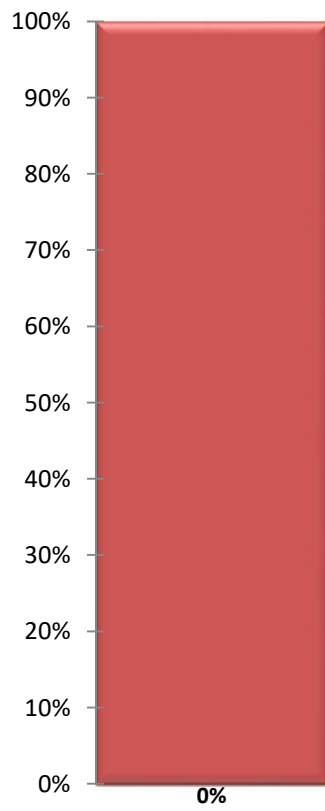

Steel Magnolias Service Club

Members 4
Percent Complete 0%
Remaining 1

Renaissance Woman's Club

Members 3
Percent Complete 33%
Remaining 0.666667

Golden Strip Woman's Club

Members $\frac{7}{1}$
Percent Complete $\frac{0\%}{1}$
Remaining

Jubilee Club

Members $\frac{7}{7}$
Percent Complete $\frac{0\%}{1}$
Remaining

Belvedere Womans Club

Members $\frac{8}{1}$
Percent Complete $\frac{0\%}{1}$
Remaining

Saxe Gotha Woman's Club

Members $\frac{8}{8}$
Percent Complete $\frac{0\%}{1}$
Remaining