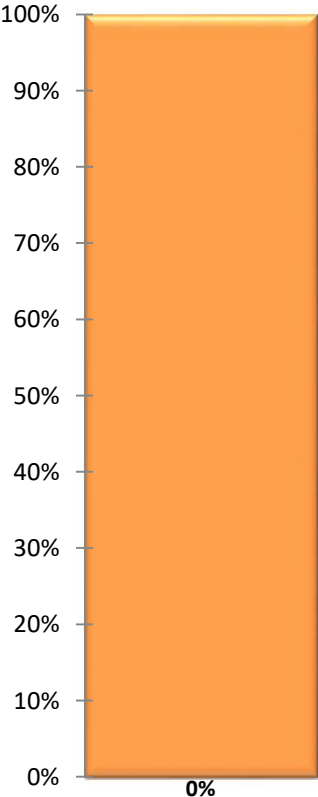

Steel Magnolias Service Club

Members 4
Percent Complete 0%
Remaining 1

Renaissance Woman's Club

Members 3
Percent Complete 33%
Remaining 0.666667

Golden Strip Woman's Club

Members $\frac{7}{1}$
Percent Complete $\frac{0\%}{1}$
Remaining

Jubilee Club

Members $\frac{7}{7}$
Percent Complete $\frac{0\%}{1}$
Remaining

Belvedere Womans Club

Members $\frac{8}{1}$
Percent Complete $\frac{0\%}{1}$
Remaining

Saxe Gotha Woman's Club

Members $\frac{8}{8}$
Percent Complete $\frac{0\%}{1}$
Remaining

Woman's Club of Ridge Spring

Members 8
Percent Complete

0%

Remaining 1

Golden Corner Woman's Society

Members $\frac{8}{1}$
Percent Complete $\frac{0\%}{1}$
Remaining

Jubilee Club

Members $\frac{11}{11}$
Percent Complete $\frac{0}{100}$
Remaining 1