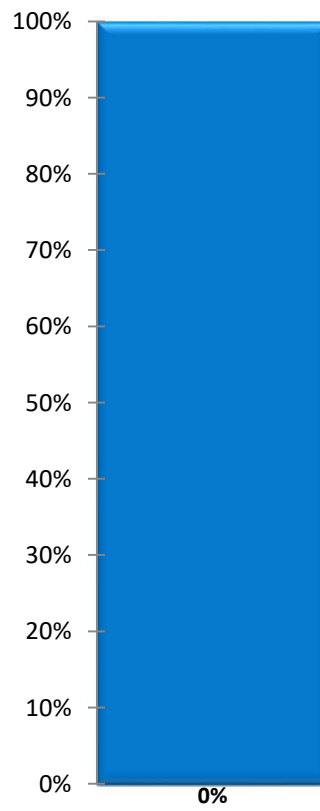

Jubilee Club

Members $\frac{7}{7}$
Percent Complete $\frac{0\%}{1}$
Remaining

Belvedere Womans Club

Members $\frac{8}{1}$
Percent Complete $\frac{0\%}{1}$
Remaining

Saxe Gotha Woman's Club

Members $\frac{8}{8}$
Percent Complete $\frac{0\%}{1}$
Remaining

Woman's Club of Ridge Spring

Members 8
Percent Complete

0%

Remaining 1

Golden Corner Woman's Society

Members $\frac{8}{1}$
Percent Complete $\frac{0\%}{1}$
Remaining

Jubilee Club

Members $\frac{11}{11}$
Percent Complete $\frac{0}{100}$
Remaining 1

Womans Club of Ft. Mill

Members $\frac{11}{11}$
Percent Complete $\frac{0\%}{100\%}$
Remaining 1

Winnsboro Woman's Club

Members 13
Percent Complete 0%
Remaining 1

Woman's Club of West Columbia

Members 13
Percent Complete 0%
Remaining 1

Junior Woman's Club of Rock Hill

Members 13
Percent Complete 0%
Remaining 1

Past President's Club

Members 14
Percent Complete 0%
Remaining 1