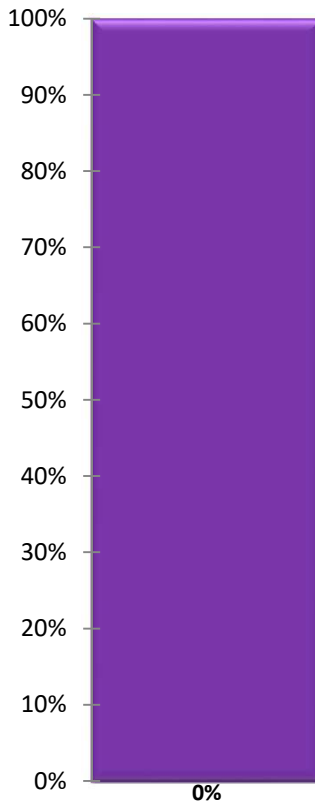

Steel Magnolias Service Club

Members 4
Percent Complete 0%
Remaining 1

Renaissance Woman's Club

Members 3
Percent Complete 33%
Remaining 0.666667

Golden Strip Woman's Club

Members $\frac{7}{1}$
Percent Complete $\frac{0\%}{1}$
Remaining

Jubilee Club

Members $\frac{7}{7}$
Percent Complete $\frac{0\%}{1}$
Remaining

Belvedere Womans Club

Members $\frac{8}{1}$
Percent Complete $\frac{0\%}{1}$
Remaining

Saxe Gotha Woman's Club

Members $\frac{8}{8}$
Percent Complete $\frac{0\%}{1}$
Remaining