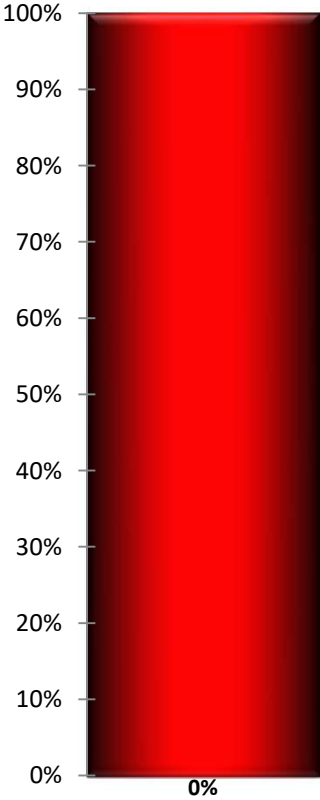

Steel Magnolias Service Club

Members 4
Percent Complete 0%
Remaining 1

Renaissance Woman's Club

Members 3
Percent Complete 33%
Remaining 0.666667

Golden Strip Woman's Club

Members $\frac{7}{1}$
Percent Complete $\frac{0\%}{1}$
Remaining

Jubilee Club

Members $\frac{7}{7}$
Percent Complete $\frac{0\%}{1}$
Remaining

Belvedere Womans Club

Members $\frac{8}{1}$
Percent Complete $\frac{0\%}{1}$
Remaining

Saxe Gotha Woman's Club

Members $\frac{8}{8}$
Percent Complete $\frac{0\%}{1}$
Remaining