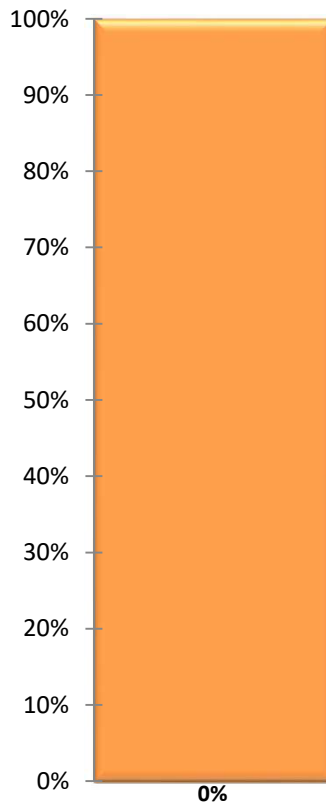

# Belvedere Womans Club

Members 8  
Percent Complete 

100%
------

  
Remaining 0

# Saxe Gotha Woman's Club

Members 8  
Percent Complete 

0%
----

  
Remaining 1

# Woman's Club of Ridge Spring

Members 8  
Percent Complete 

0%
----

  
Remaining 1