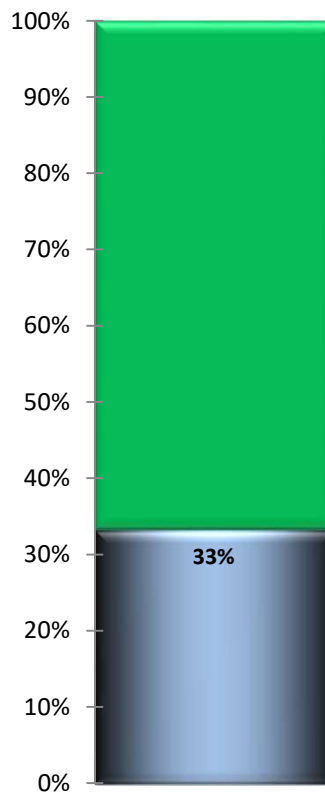

# Steel Magnolias Service Club

Members 4  
Percent Complete 0%  
Remaining 1

# Renaissance Woman's Club

Members 3  
Percent Complete 33%  
Remaining 0.666667

# Golden Strip Woman's Club

Members 7  
Percent Complete   
Remaining 1