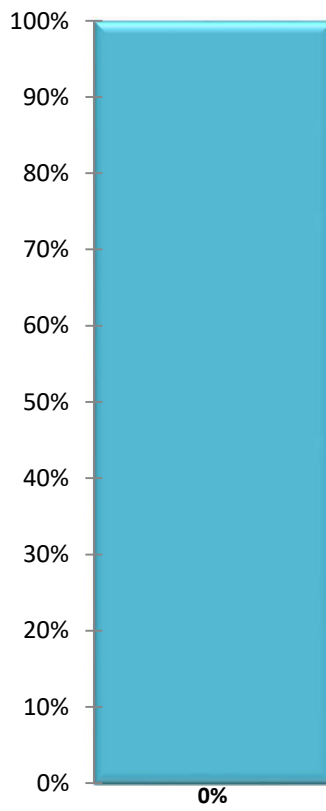

# Golden Strip Woman's Club

Members 7  
Percent Complete   
Remaining 1

# Jubilee Club

Members 7  
Percent Complete 14%  
Remaining 0.857143

# Belvedere Womans Club

Members 8  
Percent Complete 

100%
------

  
Remaining 0

# Saxe Gotha Woman's Club

Members 8  
Percent Complete 

0%
----

  
Remaining 1