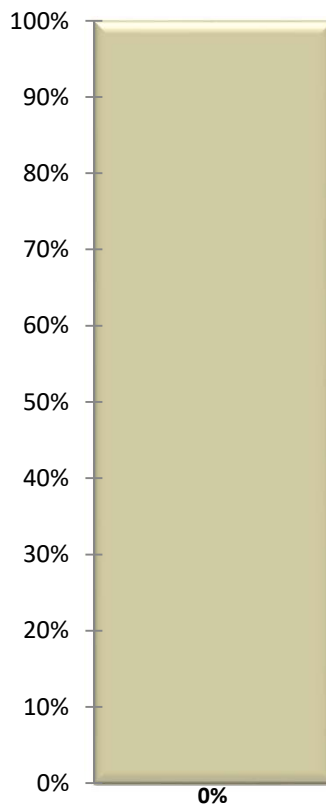

# Belvedere Womans Club

Members 8  
Percent Complete 

100%
------

  
Remaining 0

# Saxe Gotha Woman's Club

Members 8  
Percent Complete 

0%
----

  
Remaining 1

# Woman's Club of Ridge Spring

Members 8  
Percent Complete 

0%
----

  
Remaining 1

# Golden Corner Woman's Society

Members 8  
Percent Complete   
Remaining 1