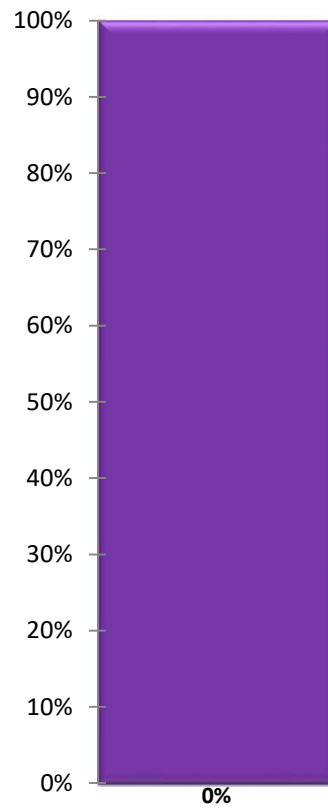

# Steel Magnolias Service Club

Members 4  
Percent Complete 0%  
Remaining 1

# Renaissance Woman's Club

Members 3  
Percent Complete 33%  
Remaining 0.666667

# Golden Strip Woman's Club

Members 7  
Percent Complete   
Remaining 1