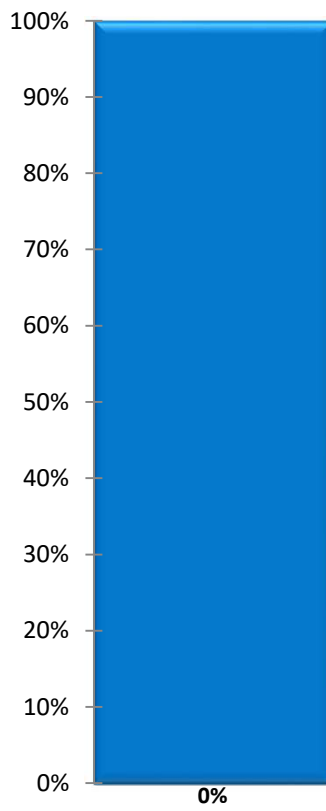

# Winnsboro Woman's Club

Members 13  
Percent Complete   
Remaining 1

# Woman's Club of West Columbia

Members 13  
Percent Complete 62%  
Remaining 0.384615

# Junior Woman's Club of Rock Hill

Members 13  
Percent Complete 

0%
----

  
Remaining 1

# Past President's Club

Members 14  
Percent Complete   
Remaining 1