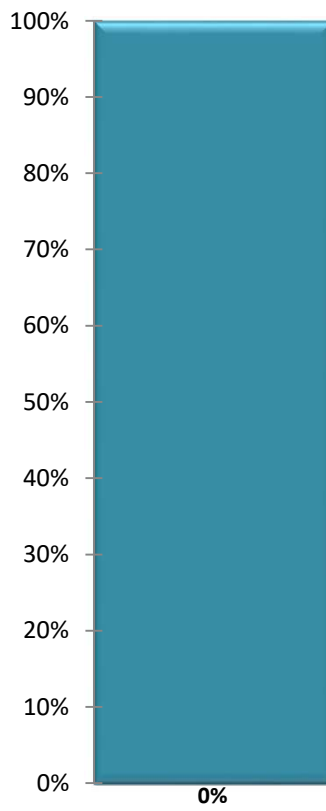

# Golden Corner Woman's Society

Members 8  
Percent Complete   
Remaining 1

# Jubilee Club

Members 11  
Percent Complete 9%  
Remaining 0.909091

# Womans Club of Ft. Mill

Members 11  
Percent Complete 9%  
Remaining 0.909091

# Winnsboro Woman's Club

Members 13  
Percent Complete   
Remaining 1