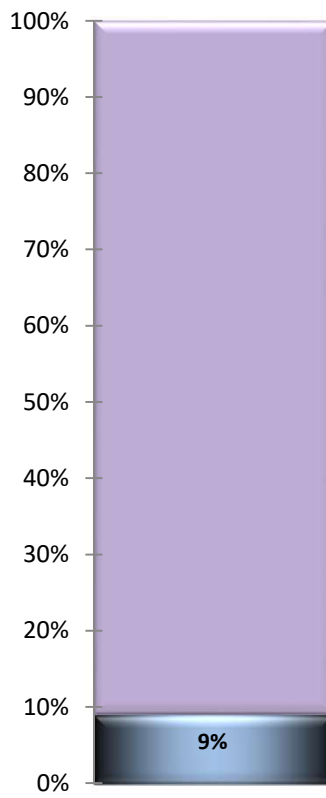

Womans Club of Ft. Mill

Members 11
Percent Complete 9%
Remaining 0.909091