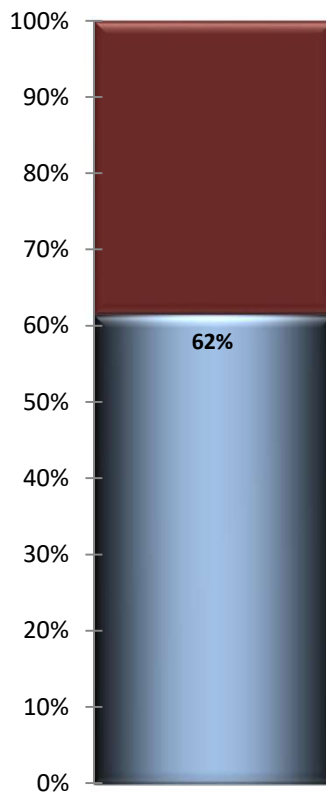

# Jubilee Club

Members 11  
Percent Complete 9%  
Remaining 0.909091

# Womans Club of Ft. Mill

Members 11  
Percent Complete 9%  
Remaining 0.909091

# Winnsboro Woman's Club

Members 13  
Percent Complete   
Remaining 1

# Woman's Club of West Columbia

Members 13  
Percent Complete 62%  
Remaining 0.384615