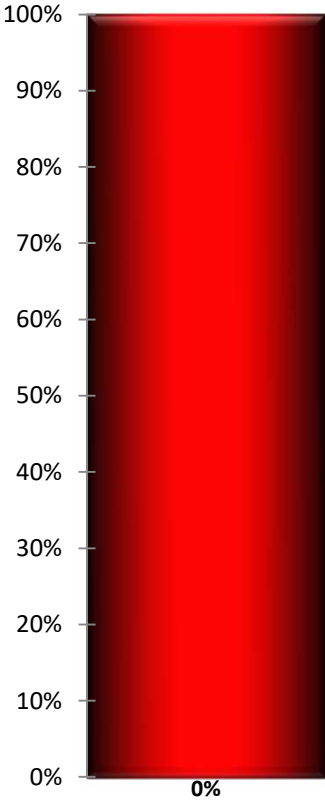

# Steel Magnolias Service Club

Members 4  
Percent Complete 0%  
Remaining 1

# Renaissance Woman's Club

Members 3  
Percent Complete 33%  
Remaining 0.666667

# Golden Strip Woman's Club

Members 7  
Percent Complete   
Remaining 1