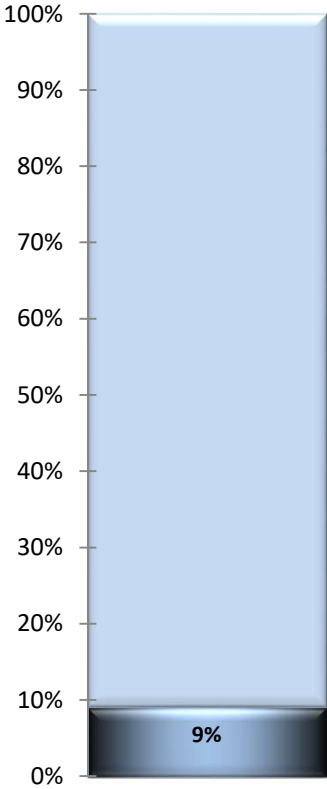

# Saxe Gotha Woman's Club

Members 8  
Percent Complete 

0%
----

  
Remaining 1

# Woman's Club of Ridge Spring

Members 8  
Percent Complete 

0%
----

  
Remaining 1

# Golden Corner Woman's Society

Members 8  
Percent Complete   
Remaining 1

# Jubilee Club

Members 11  
Percent Complete 9%  
Remaining 0.909091