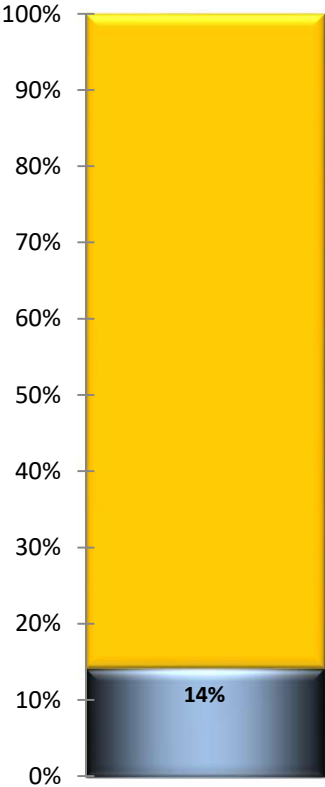

# Steel Magnolias Service Club

Members 4  
Percent Complete 0%  
Remaining 1

# Renaissance Woman's Club

Members 3  
Percent Complete 33%  
Remaining 0.666667

# Golden Strip Woman's Club

Members 7  
Percent Complete   
Remaining 1

# Jubilee Club

Members 7  
Percent Complete 14%  
Remaining 0.857143