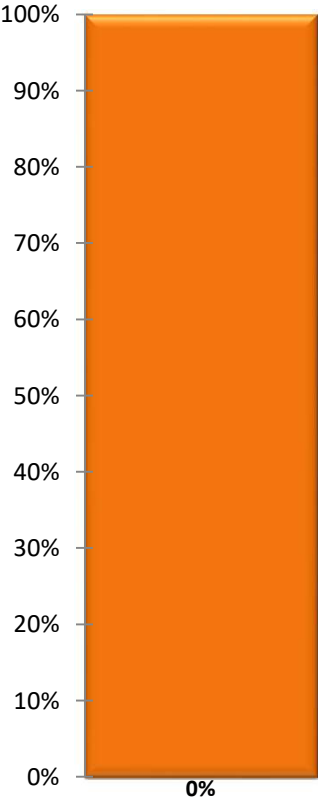

St. George Woman's Guild

Members 15
Percent Complete 0%
Remaining 1

Palmetto Woman's Club

Members 17
Percent Complete 35%
Remaining 0.647059

Upstate Woman's Club

Members $\frac{17}{17}$
Percent Complete $\frac{0\%}{100\%}$
Remaining $\frac{1}{17}$

Womans Society of Batesburg-Leesville

Members 17
Percent Complete 0%
Remaining 1

York Couty Woman's Club

Members 19
Percent Complete 5%
Remaining 0.947368

Dream Makers of GFWC-SC

Members 21
Percent Complete 5%
Remaining 0.952381

Sand River Womans Club

Members	21
Percent Complete	0%
Remaining	1

Walhalla Womans Club

Members	22
Percent Complete	27%
Remaining	0.727273

Aiken Womans Club

Members	26
Percent Complete	0%
Remaining	1

Clinton Federated Woman's Club