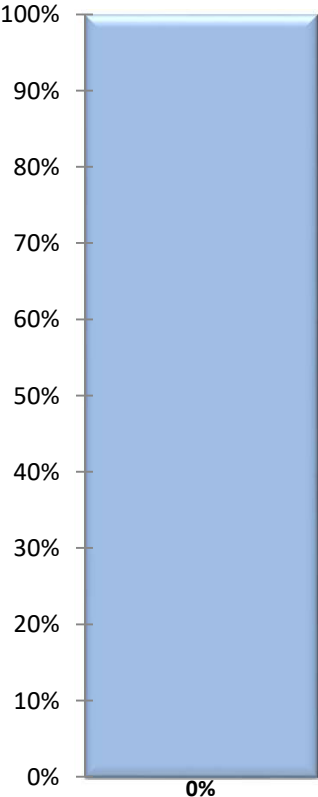

Womans Society of Batesburg-Leesville

Members 17
Percent Complete 0%
Remaining 1

York Couty Woman's Club

Members 19
Percent Complete 5%
Remaining 0.947368

Dream Makers of GFWC-SC

Members 21
Percent Complete 5%
Remaining 0.952381

Sand River Womans Club

Members	21
Percent Complete	0%
Remaining	1

Walhalla Womans Club

Members	22
Percent Complete	27%
Remaining	0.727273

Aiken Womans Club

Members	26
Percent Complete	0%
Remaining	1

Clinton Federated Woman's Club

Members 29
Percent Complete 0%
Remaining 1