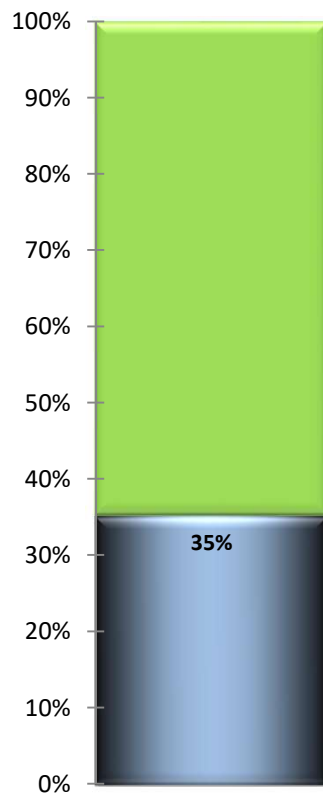

St. George Woman's Guild

Members 15
Percent Complete 0%
Remaining 1

Palmetto Woman's Club

Members 17
Percent Complete 35%
Remaining 0.647059

Upstate Woman's Club

Members $\frac{17}{17}$
Percent Complete $\frac{0\%}{100\%}$
Remaining $\frac{1}{17}$

Womans Society of Batesburg-Leesville

Members 17
Percent Complete 0%
Remaining 1

York Couty Woman's Club

Members 19
Percent Complete 5%
Remaining 0.947368

Dream Makers of GFWC-SC

Members 21
Percent Complete 5%
Remaining 0.952381