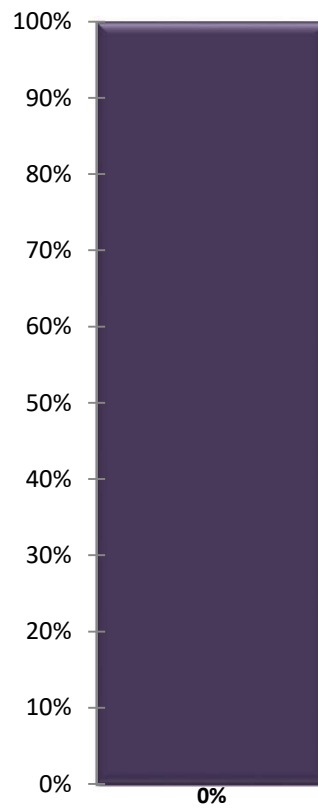

St. George Woman's Guild

Members 15
Percent Complete 0%
Remaining 1

Palmetto Woman's Club

Members 17
Percent Complete 35%
Remaining 0.647059

Upstate Woman's Club

Members $\frac{17}{17}$
Percent Complete $\frac{0\%}{100\%}$
Remaining $\frac{1}{17}$

Womans Society of Batesburg-Leesville

Members 17
Percent Complete 0%
Remaining 1

York Couty Woman's Club

Members 19
Percent Complete 5%
Remaining 0.947368

Dream Makers of GFWC-SC

Members 21
Percent Complete 5%
Remaining 0.952381