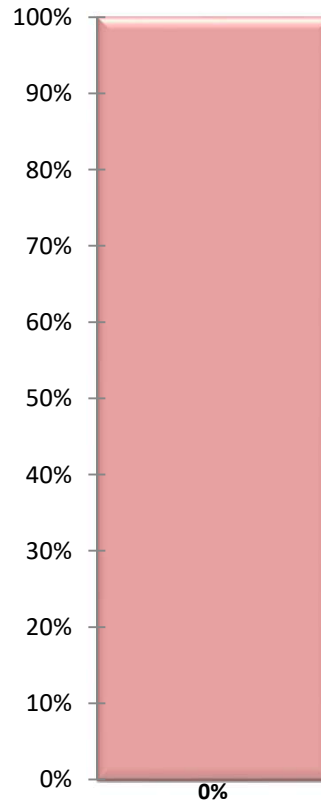

St. George Woman's Guild

Members 15
Percent Complete 0%
Remaining 1

Palmetto Woman's Club

Members 17
Percent Complete 35%
Remaining 0.647059

Upstate Woman's Club

Members $\frac{17}{17}$
Percent Complete $\frac{0\%}{100\%}$
Remaining $\frac{1}{17}$

Womans Society of Batesburg-Leesville

Members 17
Percent Complete 0%
Remaining 1

York Couty Woman's Club

Members 19
Percent Complete 5%
Remaining 0.947368

Dream Makers of GFWC-SC

Members 21
Percent Complete 5%
Remaining 0.952381