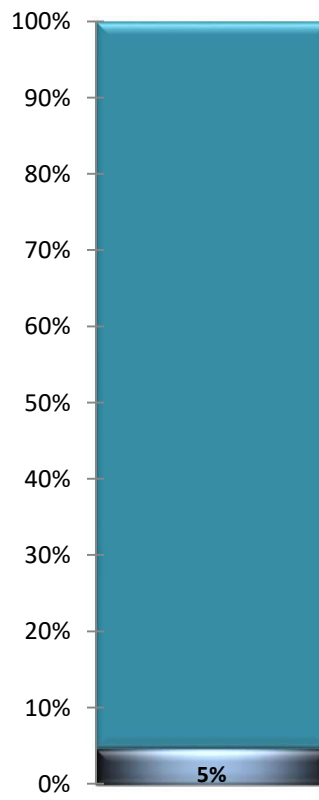

St. George Woman's Guild

Members 15
Percent Complete 0%
Remaining 1

Palmetto Woman's Club

Members 17
Percent Complete 35%
Remaining 0.647059

Upstate Woman's Club

Members $\frac{17}{17}$
Percent Complete $\frac{0\%}{100\%}$
Remaining $\frac{1}{17}$

Womans Society of Batesburg-Leesville

Members 17
Percent Complete 0%
Remaining 1

York Couty Woman's Club

Members 19
Percent Complete 5%
Remaining 0.947368

Dream Makers of GFWC-SC

Members 21
Percent Complete 5%
Remaining 0.952381

Sand River Womans Club

Members	21
Percent Complete	0%
Remaining	1

Walhalla Womans Club

Members	22
Percent Complete	27%
Remaining	0.727273

Aiken Womans Club

Members	26
Percent Complete	0%
Remaining	1

Clinton Federated Woman's Club