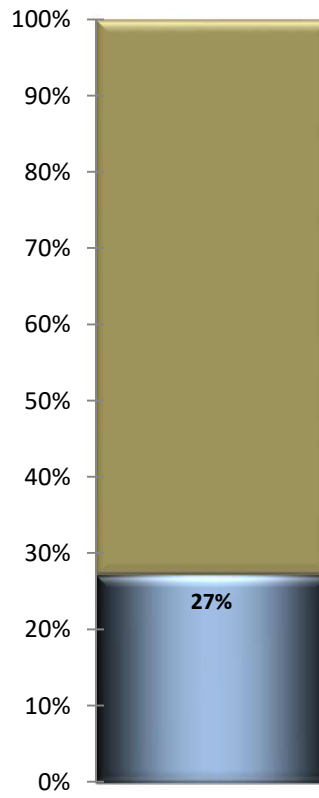

St. George Woman's Guild

Members 15
Percent Complete 0%
Remaining 1

Palmetto Woman's Club

Members 17
Percent Complete 35%
Remaining 0.647059

Upstate Woman's Club

Members $\frac{17}{17}$
Percent Complete $\frac{0\%}{100\%}$
Remaining $\frac{1}{17}$

Womans Society of Batesburg-Leesville

Members 17
Percent Complete 0%
Remaining 1

York Couty Woman's Club

Members 19
Percent Complete 5%
Remaining 0.947368

Dream Makers of GFWC-SC

Members 21
Percent Complete 5%
Remaining 0.952381

Sand River Womans Club

Members	21
Percent Complete	0%
Remaining	1

Walhalla Womans Club

Members	22
Percent Complete	27%
Remaining	0.727273

Aiken Womans Club

Members	26
Percent Complete	0%
Remaining	1

Clinton Federated Woman's Club