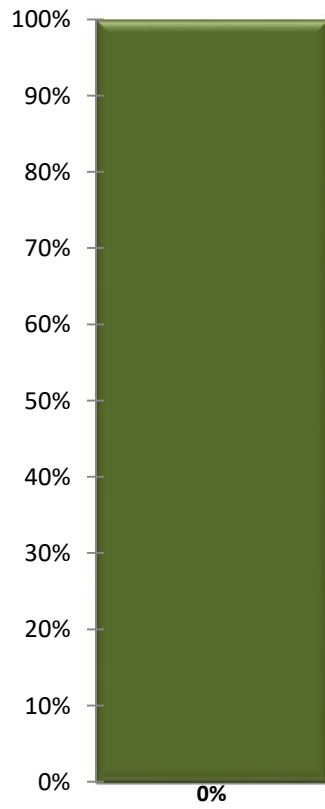

St. George Woman's Guild

Members 15
Percent Complete 0%
Remaining 1

Palmetto Woman's Club

Members 17
Percent Complete 35%
Remaining 0.647059

Upstate Woman's Club

Members $\frac{17}{17}$
Percent Complete $\frac{0\%}{100\%}$
Remaining $\frac{1}{17}$

Womans Society of Batesburg-Leesville

Members 17
Percent Complete 0%
Remaining 1

York Couty Woman's Club

Members 19
Percent Complete 5%
Remaining 0.947368

Dream Makers of GFWC-SC

Members 21
Percent Complete 5%
Remaining 0.952381