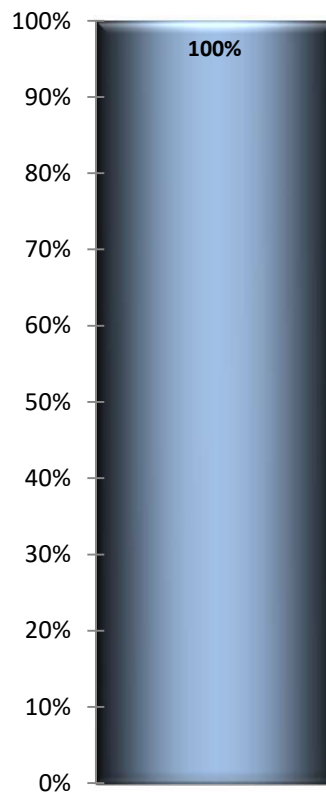

# St. George Woman's Guild

Members 15  
Percent Complete 0%  
Remaining 1

# Palmetto Woman's Club

Members 17  
Percent Complete 

100%
------

  
Remaining 0

# Upstate Woman's Club

Members 17  
Percent Complete 12%  
Remaining 0.882353