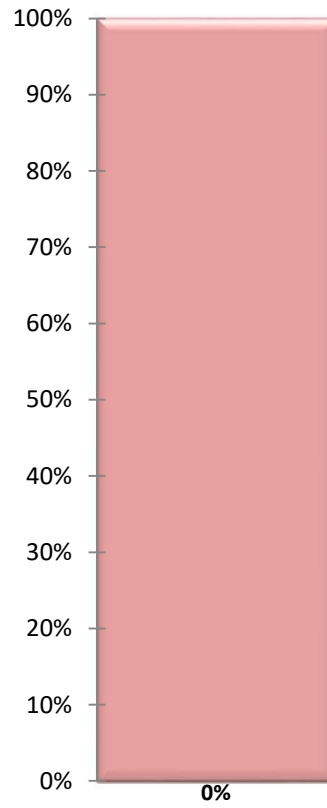

# St. George Woman's Guild

Members 15  
Percent Complete 0%  
Remaining 1

# Palmetto Woman's Club

Members 17  
Percent Complete 

100%
------

  
Remaining 0

# Upstate Woman's Club

Members 17  
Percent Complete 12%  
Remaining 0.882353