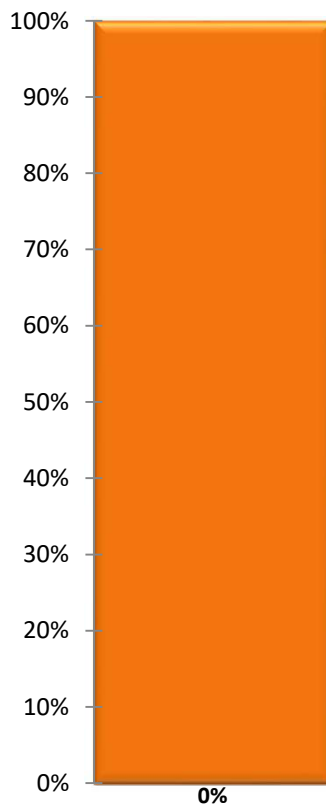

Sand River Womans Club

Members 21
Percent Complete
Remaining 1