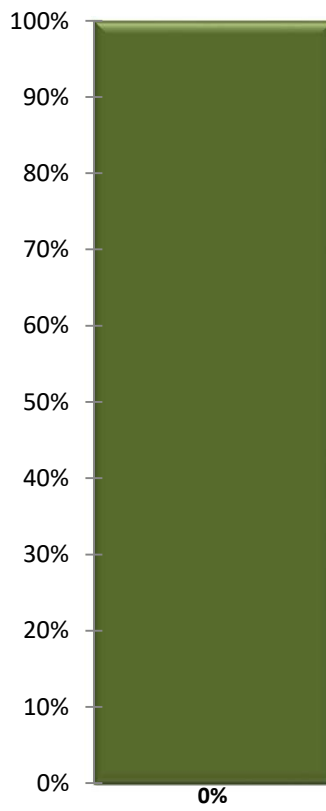

# St. George Woman's Guild

Members 15  
Percent Complete 0%  
Remaining 1

# Palmetto Woman's Club

Members 17  
Percent Complete 

100%
------

  
Remaining 0

# Upstate Woman's Club

Members 17  
Percent Complete 12%  
Remaining 0.882353

# Womans Society of Batesburg-Leesville

Members 17  
Percent Complete   
Remaining 1