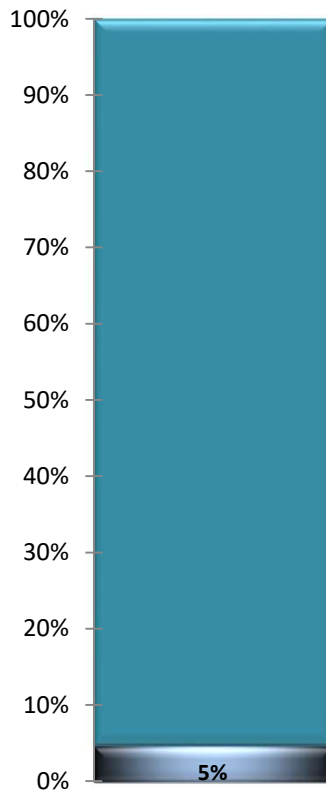

Dream Makers of GFWC-SC

Members 21
Percent Complete 5%
Remaining 0.952381