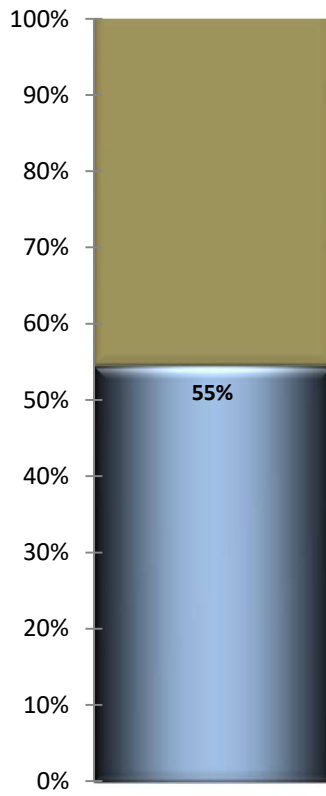

Walhalla Womans Club

Members	22
Percent Complete	55%
Remaining	545%