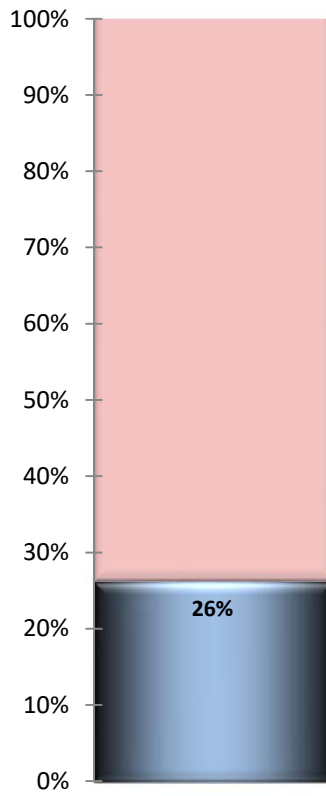

York Couty Woman's Club

Members	19
Percent Complete	26%
Remaining	174%