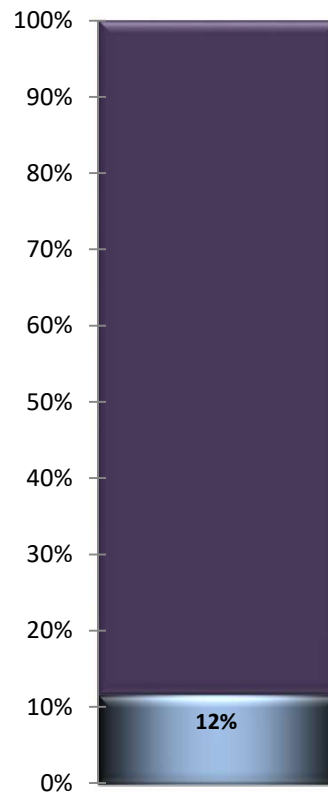

# St. George Woman's Guild

Members 15  
Percent Complete 0%  
Remaining 1

# Palmetto Woman's Club

Members 17  
Percent Complete 

100%
------

  
Remaining 0

# Upstate Woman's Club

Members 17  
Percent Complete 12%  
Remaining 0.882353

# Womans Society of Batesburg-Leesville

Members 17  
Percent Complete   
Remaining 1