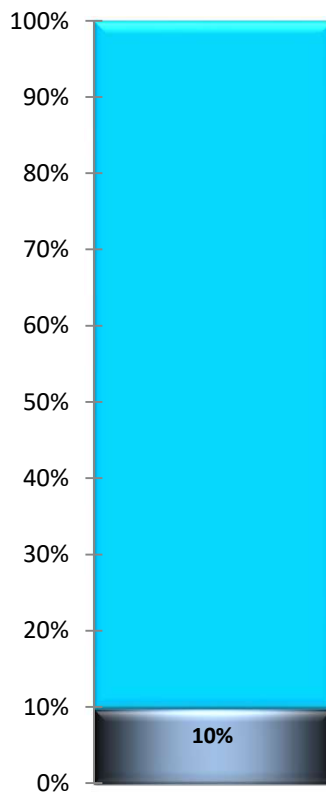

Lake Murray-Irmo Woman's Club

Members 36
Percent Complete 8%
Remaining 0.916667

Woman's Club of Greenville

Members 38
Percent Complete
Remaining 1

Lexington Woman's Club

Members 39
Percent Complete 10%
Remaining 290%

Woman's Club of Charleston

Members 44
Percent Complete 7%
Remaining 0.931818

Woman's Club of Cayce

Members 50
Percent Complete 36%
Remaining 0.64

St. Andrews Woman's Club

Members 53
Percent Complete

100%

Remaining 0

Woman's Club of Rock Hill

Members 53
Percent Complete 2%
Remaining 0.981132

Chapin Woman's Club

Members 28
Percent Complete 36%
Remaining 0.642857

Woman's League of the Lowcountry

Members 71
Percent Complete
Remaining 0.901408

North Myrtle Beach Woman's Club

Members 72
Percent Complete 7%
Remaining 0.930556