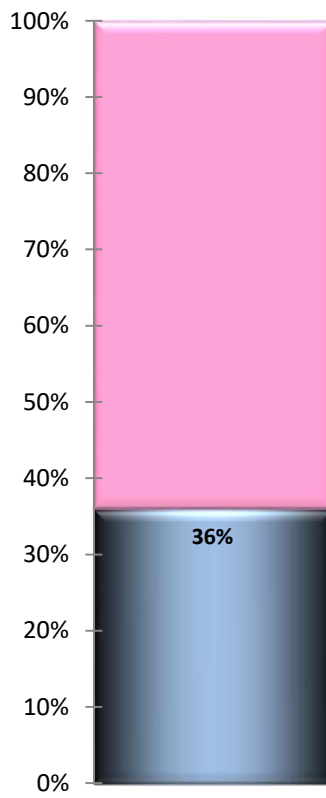

Lake Murray-Irmo Woman's Club

Members 36
Percent Complete 8%
Remaining 0.916667

Woman's Club of Greenville

Members 38
Percent Complete
Remaining 1

Lexington Woman's Club

Members 39
Percent Complete 10%
Remaining 290%

Woman's Club of Charleston

Members 44
Percent Complete 7%
Remaining 0.931818

Woman's Club of Cayce

Members 50
Percent Complete 36%
Remaining 0.64

St. Andrews Woman's Club

Members 53
Percent Complete

100%

Remaining 0