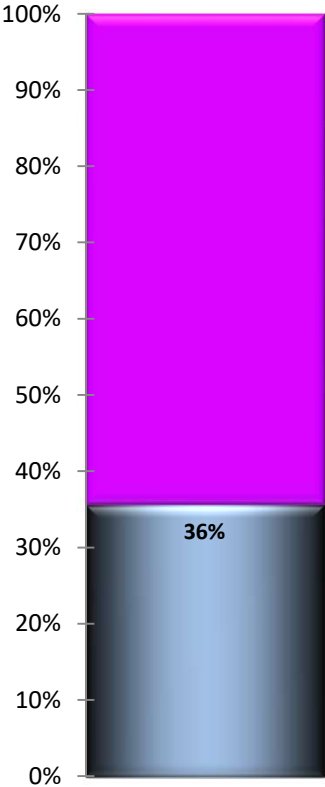

Lake Murray-Irmo Woman's Club

Members 36
Percent Complete 8%
Remaining 0.916667

Woman's Club of Greenville

Members 38
Percent Complete
Remaining 1

Lexington Woman's Club

Members 39
Percent Complete 10%
Remaining 290%

Woman's Club of Charleston

Members 44
Percent Complete 7%
Remaining 0.931818

Woman's Club of Cayce

Members 50
Percent Complete 36%
Remaining 0.64

St. Andrews Woman's Club

Members 53
Percent Complete

100%

Remaining 0

Woman's Club of Rock Hill

Members 53
Percent Complete 2%
Remaining 0.981132

Chapin Woman's Club

Members 28
Percent Complete 36%
Remaining 0.642857

Woman's League of the Lowcountry

Members 71
Percent Complete
Remaining 0.901408