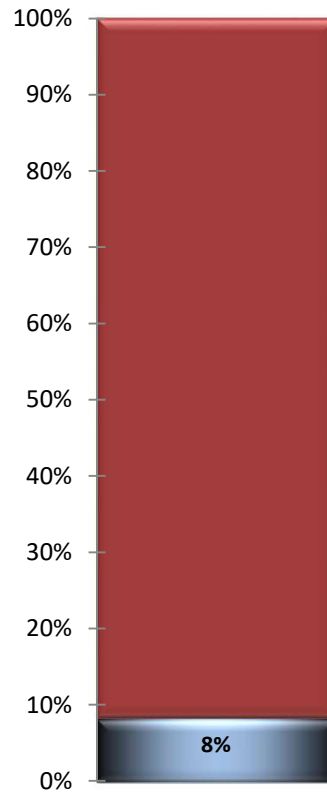

Lake Murray-Irmo Woman's Club

Members 36
Percent Complete 8%
Remaining 0.916667

Woman's Club of Greenville

Members 38
Percent Complete
Remaining 1

Lexington Woman's Club

Members 39
Percent Complete 10%
Remaining 290%

Woman's Club of Charleston

Members 44
Percent Complete 7%
Remaining 0.931818

Woman's Club of Cayce

Members 50
Percent Complete 36%
Remaining 0.64

St. Andrews Woman's Club

Members 53
Percent Complete

100%

Remaining 0