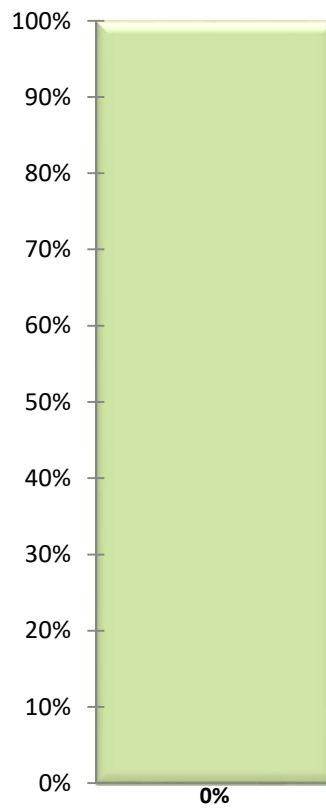

Lake Murray-Irmo Woman's Club

Members 36
Percent Complete 8%
Remaining 0.916667

Woman's Club of Greenville

Members 38
Percent Complete
Remaining 1

Lexington Woman's Club

Members 39
Percent Complete 10%
Remaining 290%

Woman's Club of Charleston

Members 44
Percent Complete 7%
Remaining 0.931818

Woman's Club of Cayce

Members 50
Percent Complete 36%
Remaining 0.64

St. Andrews Woman's Club

Members 53
Percent Complete

100%

Remaining 0