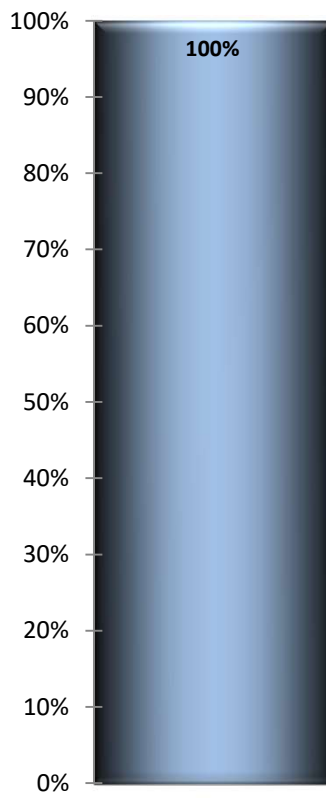

Lake Murray-Irmo Woman's Club

Members 36
Percent Complete 8%
Remaining 0.916667

Woman's Club of Greenville

Members 38
Percent Complete
Remaining 1

Lexington Woman's Club

Members 39
Percent Complete 10%
Remaining 290%

Woman's Club of Charleston

Members 44
Percent Complete 7%
Remaining 0.931818

Woman's Club of Cayce

Members 50
Percent Complete 36%
Remaining 0.64

St. Andrews Woman's Club

Members 53
Percent Complete

100%

Remaining 0

Woman's Club of Rock Hill

Members 53
Percent Complete 2%
Remaining 0.981132

Chapin Woman's Club

Members 28
Percent Complete 36%
Remaining 0.642857

Woman's League of the Lowcountry

Members 71
Percent Complete
Remaining 0.901408