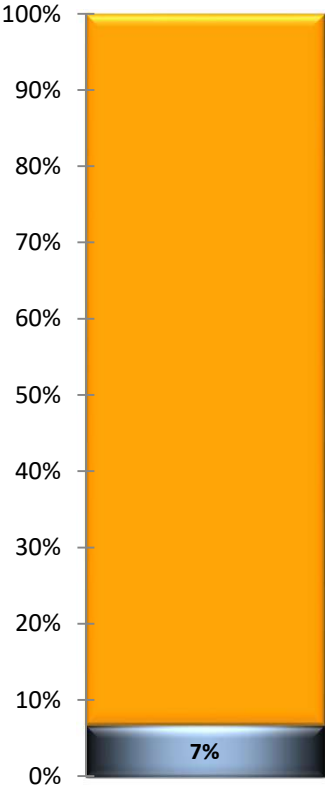

Lake Murray-Irmo Woman's Club

Members 36
Percent Complete 8%
Remaining 0.916667

Woman's Club of Greenville

Members 38
Percent Complete
Remaining 1

Lexington Woman's Club

Members 39
Percent Complete 10%
Remaining 290%

Woman's Club of Charleston

Members 44
Percent Complete 7%
Remaining 0.931818

Woman's Club of Cayce

Members 50
Percent Complete 36%
Remaining 0.64

St. Andrews Woman's Club

Members 53
Percent Complete

100%

Remaining 0