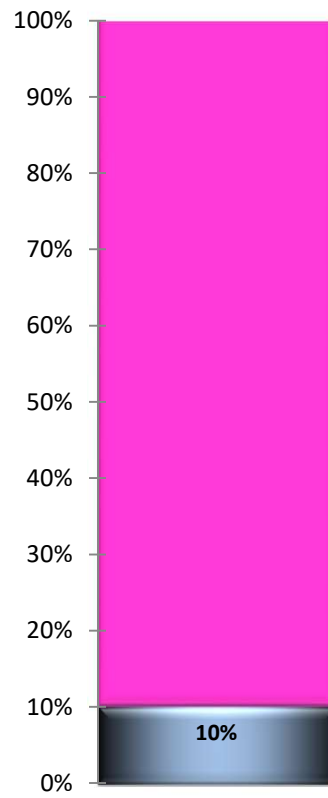

Lake Murray-Irmo Woman's Club

Members 36
Percent Complete 8%
Remaining 0.916667

Woman's Club of Greenville

Members 38
Percent Complete
Remaining 1

Lexington Woman's Club

Members 39
Percent Complete 10%
Remaining 290%

Woman's Club of Charleston

Members 44
Percent Complete 7%
Remaining 0.931818

Woman's Club of Cayce

Members 50
Percent Complete 36%
Remaining 0.64

St. Andrews Woman's Club

Members 53
Percent Complete

100%

Remaining 0