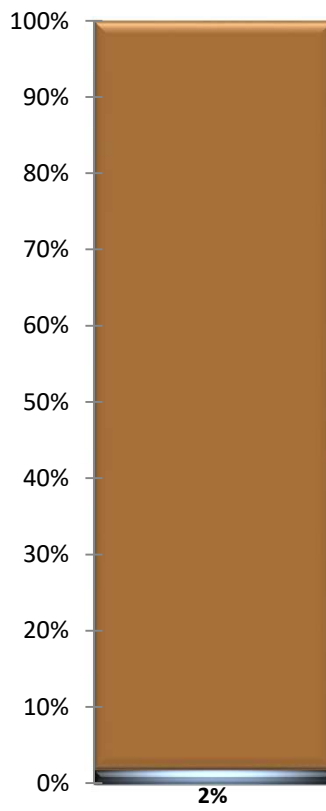

Lake Murray-Irmo Woman's Club

Members 36
Percent Complete 8%
Remaining 0.916667

Woman's Club of Greenville

Members 38
Percent Complete
Remaining 1

Lexington Woman's Club

Members 39
Percent Complete 10%
Remaining 290%

Woman's Club of Charleston

Members 44
Percent Complete 7%
Remaining 0.931818

Woman's Club of Cayce

Members 50
Percent Complete 36%
Remaining 0.64

St. Andrews Woman's Club

Members 53
Percent Complete

100%

Remaining 0

Woman's Club of Rock Hill

Members 53
Percent Complete 2%
Remaining 0.981132

Chapin Woman's Club

Members 28
Percent Complete 36%
Remaining 0.642857

Woman's League of the Lowcountry

Members 71
Percent Complete
Remaining 0.901408