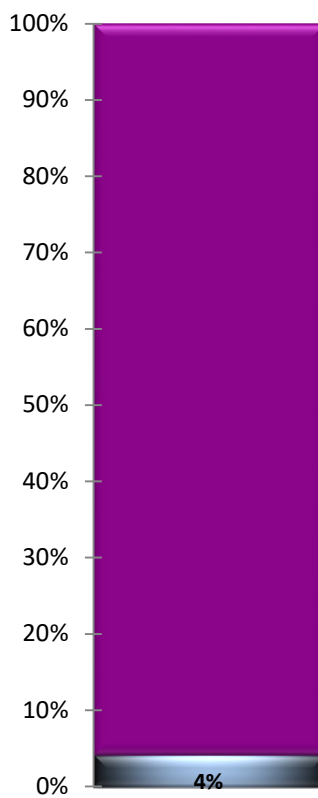

# Seneca Junior Woman's Club

Members 9  
Percent Complete 

0%
----

  
Remaining 1

# Junior Woman's Club of Lake Murray

Members 20  
Percent Complete 0%  
Remaining 1

# Charleston Junior Woman's Club

Members 24  
Percent Complete 4%  
Remaining 0.958333