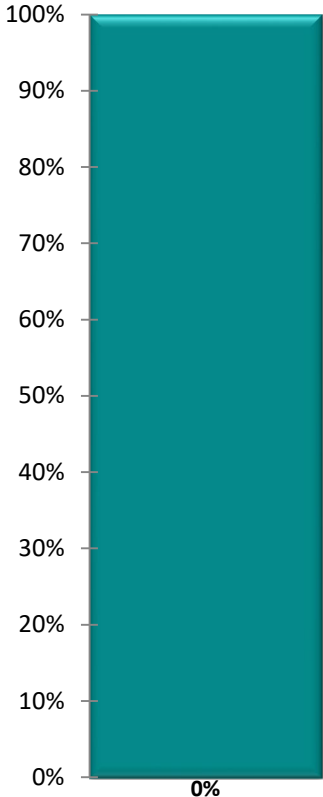

# Seneca Junior Woman's Club

Members 9  
Percent Complete 

0%
----

  
Remaining 1

# Junior Woman's Club of Lake Murray

Members 20  
Percent Complete 0%  
Remaining 1

# Charleston Junior Woman's Club

Members 24  
Percent Complete 4%  
Remaining 0.958333