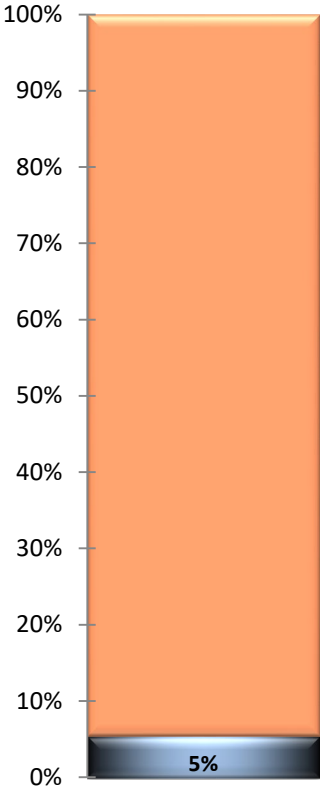

Junior Woman's Club of Columbia

Members 37
Percent Complete 5%
Remaining 0.945946