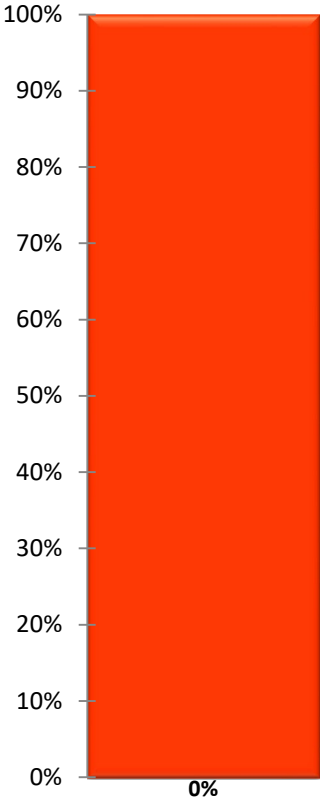

Aiken Junior Woman's Club

Members 25
Percent Complete 0%
Remaining 1