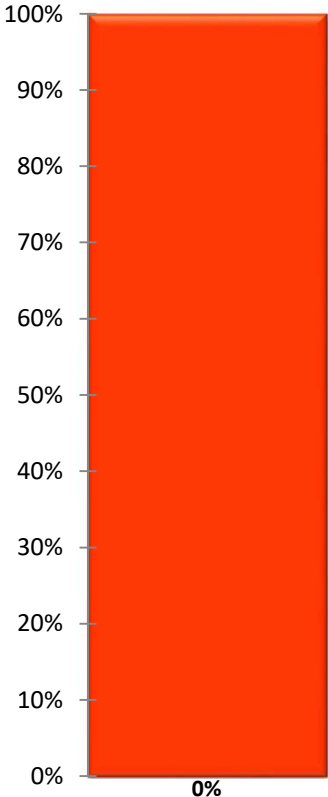

Seneca Junior Woman's Club

Members 9
Percent Complete

0%

Remaining 1

Junior Woman's Club of Lake Murray

Members 20
Percent Complete 0%
Remaining 1

Charleston Junior Woman's Club

Members 24
Percent Complete 4%
Remaining 0.958333

Aiken Junior Woman's Club

Members 25
Percent Complete 0%
Remaining 1

Junior Woman's Club of Columbia

Members 37
Percent Complete 14%
Remaining 0.864865

Chapin Junior Woman's Club

Members 44
Percent Complete 5%
Remaining 0.954545