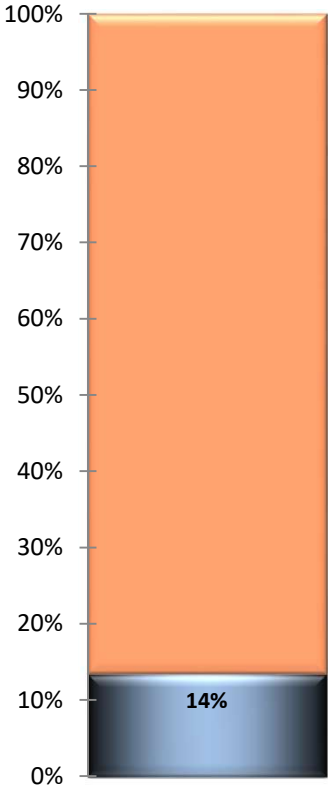

Seneca Junior Woman's Club

Members 9
Percent Complete

0%

Remaining 1

Junior Woman's Club of Lake Murray

Members 20
Percent Complete 0%
Remaining 1

Charleston Junior Woman's Club

Members 24
Percent Complete 4%
Remaining 0.958333

Aiken Junior Woman's Club

Members 25
Percent Complete 0%
Remaining 1

Junior Woman's Club of Columbia

Members 37
Percent Complete 14%
Remaining 0.864865

Chapin Junior Woman's Club

Members 44
Percent Complete 5%
Remaining 0.954545