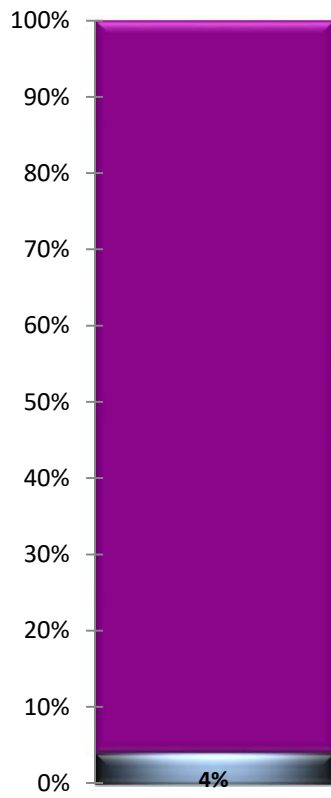

Seneca Junior Woman's Club

Members 9
Percent Complete

0%

Remaining 1

Junior Woman's Club of Lake Murray

Members 20
Percent Complete 0%
Remaining 1

Charleston Junior Woman's Club

Members 24
Percent Complete 4%
Remaining 0.958333

Aiken Junior Woman's Club

Members 25
Percent Complete 0%
Remaining 1

Junior Woman's Club of Columbia

Members 37
Percent Complete 14%
Remaining 0.864865

Chapin Junior Woman's Club

Members 44
Percent Complete 5%
Remaining 0.954545