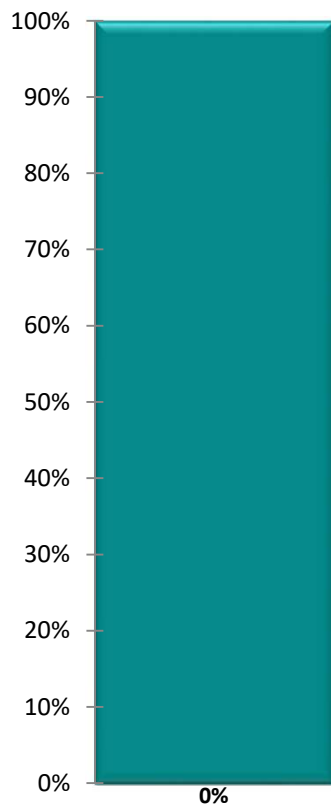

Seneca Junior Woman's Club

Members 9
Percent Complete

0%

Remaining 1

Junior Woman's Club of Lake Murray

Members 20
Percent Complete 0%
Remaining 1

Charleston Junior Woman's Club

Members 24
Percent Complete 4%
Remaining 0.958333

Aiken Junior Woman's Club

Members 25
Percent Complete 0%
Remaining 1

Junior Woman's Club of Columbia

Members 37
Percent Complete 14%
Remaining 0.864865

Chapin Junior Woman's Club

Members 44
Percent Complete 5%
Remaining 0.954545