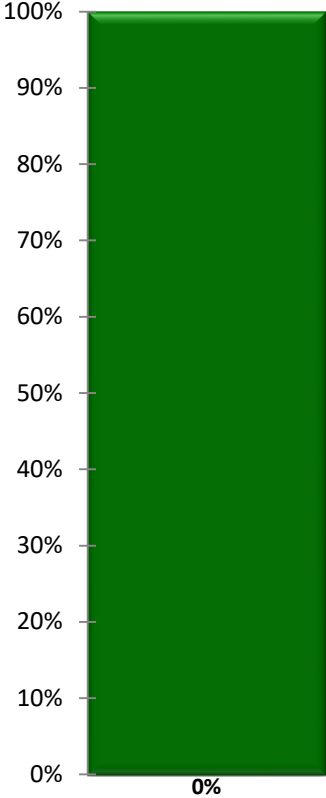

River Bluff Juniorettes

Members 16
Percent Complete 0%
Remaining 1

Woodmont High School Juniorette

Members 0
Percent Complete

0%

Remaining 1