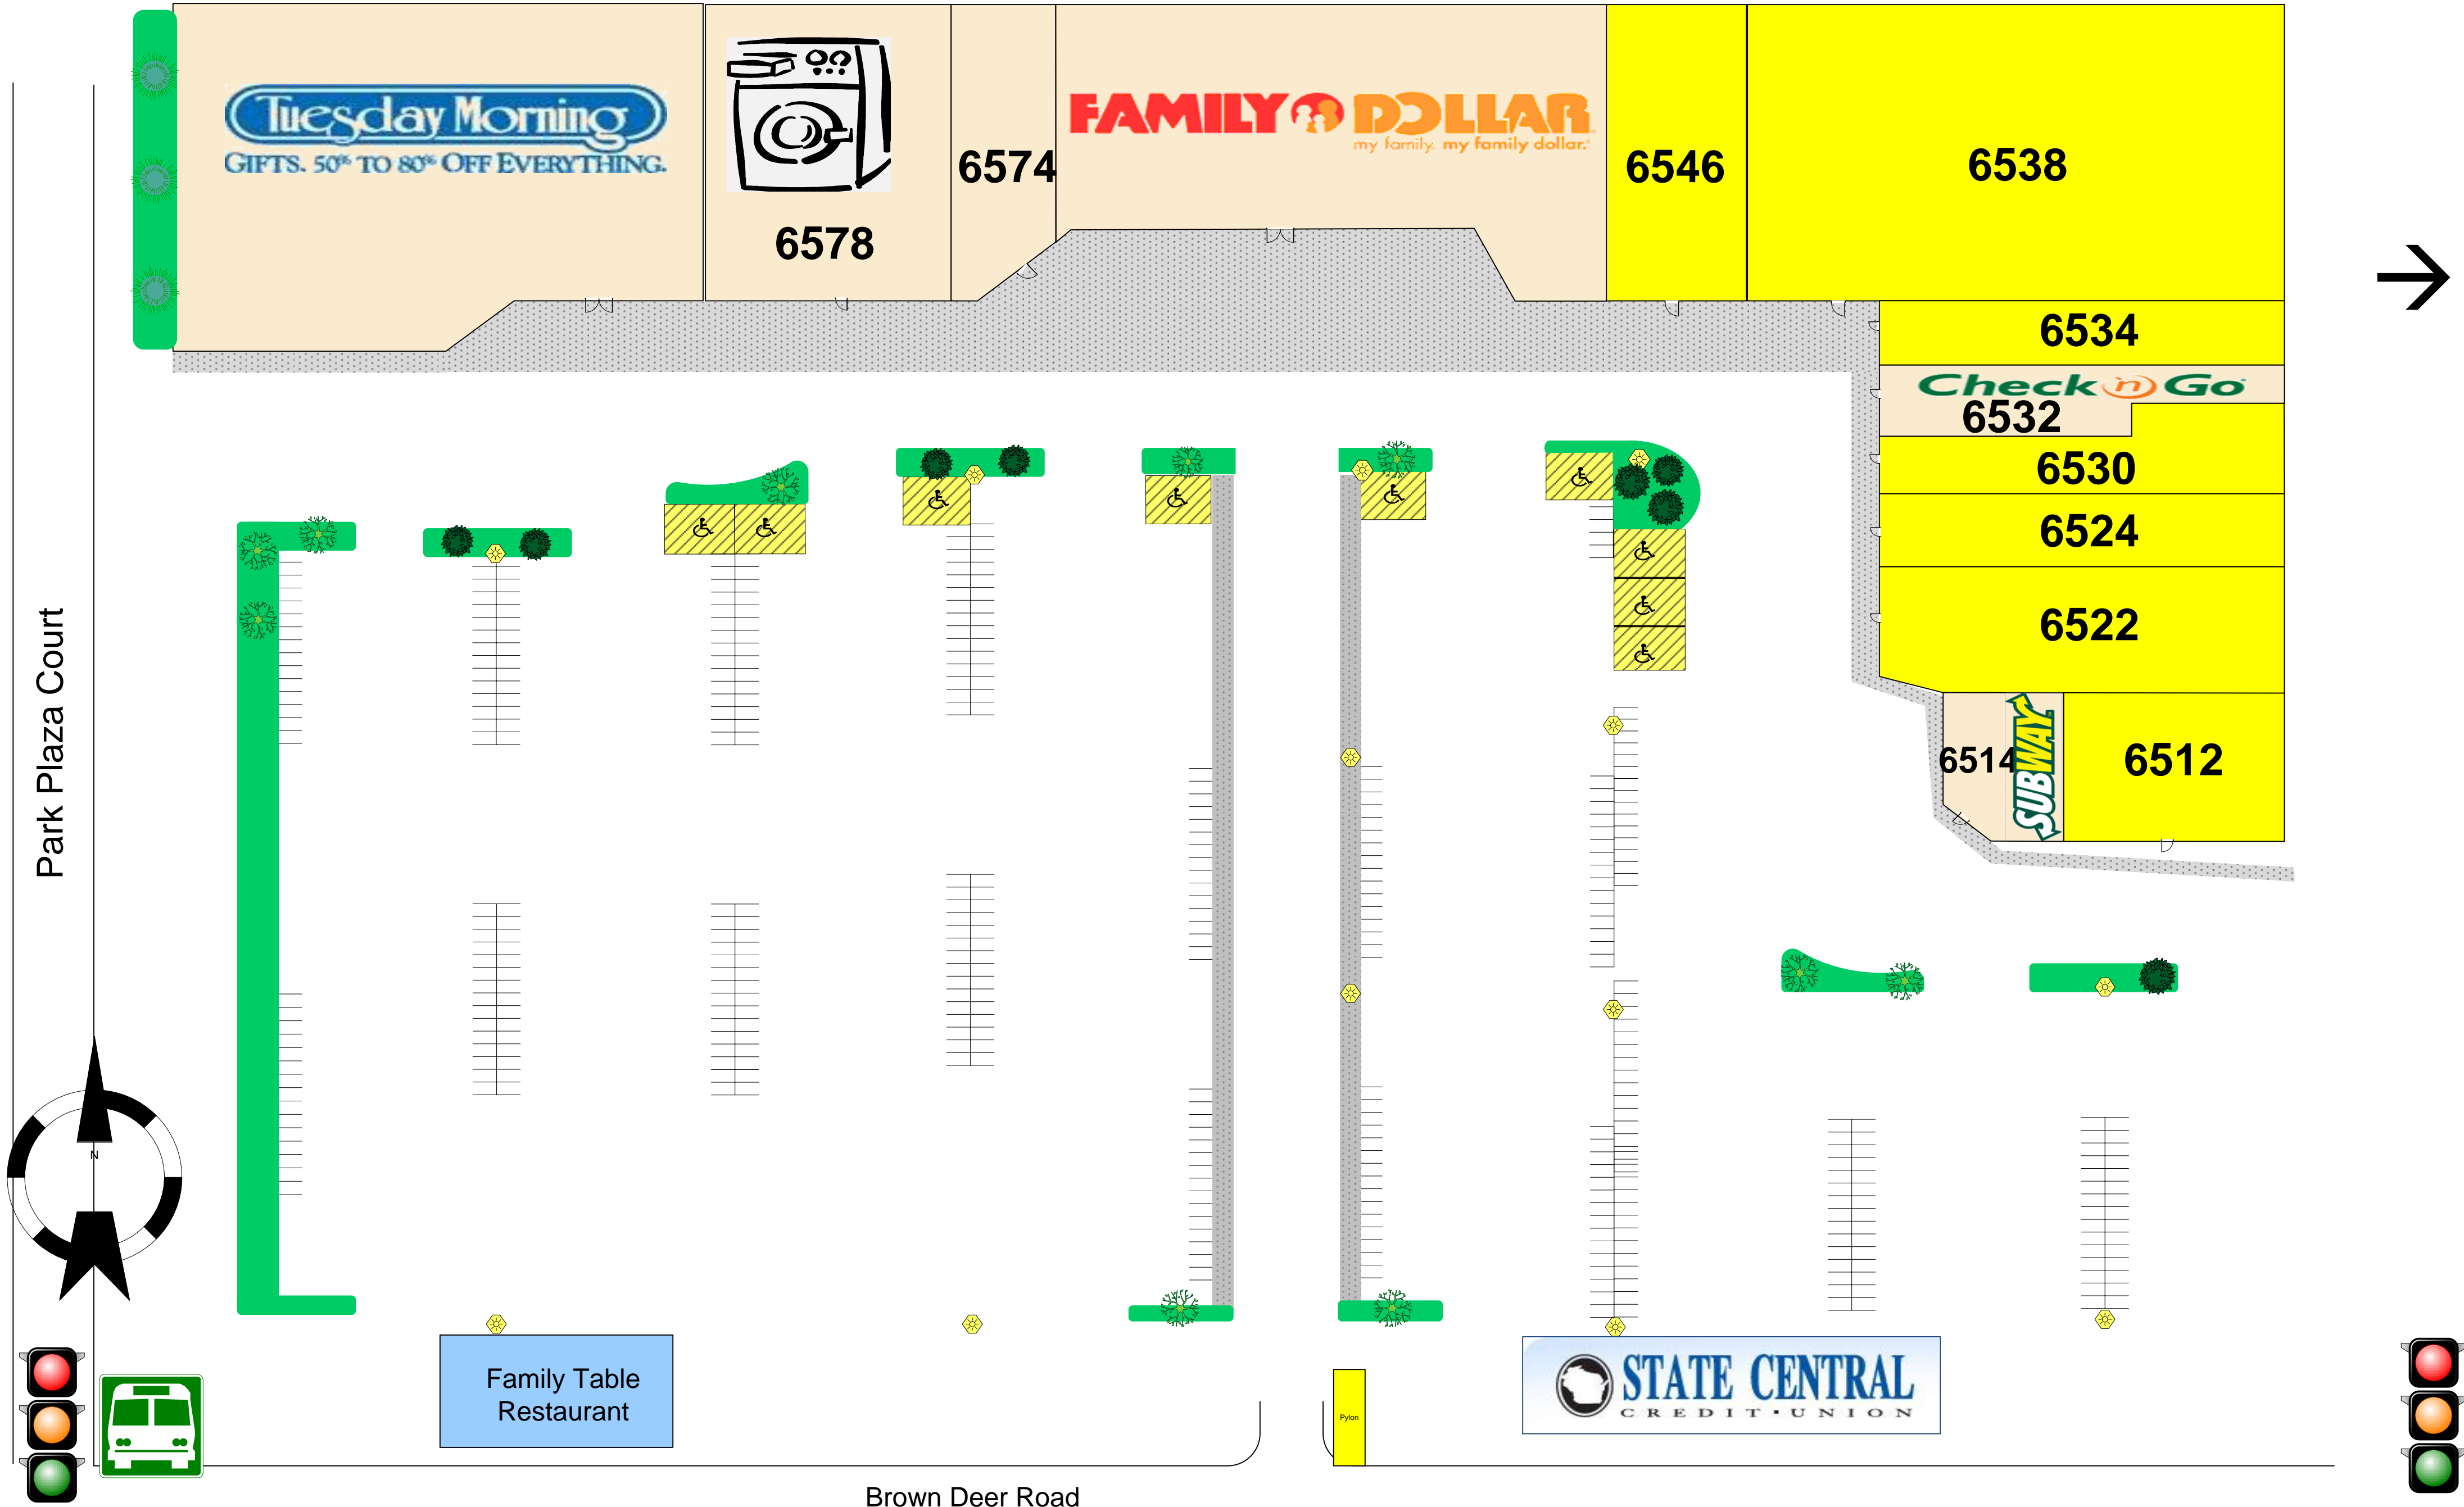

**ASK ABOUT OUR
OTHER PROPERTIES!**

Exceeding Tenants' expectations since 1989

Brown Deer Shopping Center
6510-6590 W. Brown Deer Road
Brown Deer, WI, 53223

Space	Tenant	SqFt	Space	Tenant	SqFt	Space	Tenant	SqFt
6512	Available	1,800	6530	Available	1,835	6546	Available	2,626
6514	Subway	936	6532	Check-N-Go	1,400	6570	Family Dollar	8,335
6522- 6518	Available	3,530	6534	Available	1,670	6574	Chinese Restaurant	1,694
6524	Available	1,835	6538	Available	10,002	6578-6580	Laundry World	3,700
						6590	Tuesday Morning	10,961

CALL EMMA 847-891-1800

EMAIL elevelley@att.net

The information furnished above is from sources deemed reliable. It is submitted subject to errors, omissions, change of price, rental commission or other conditions, prior to sale, lease or financing, or withdrawal without notice. Square footage dimensions are approximate.