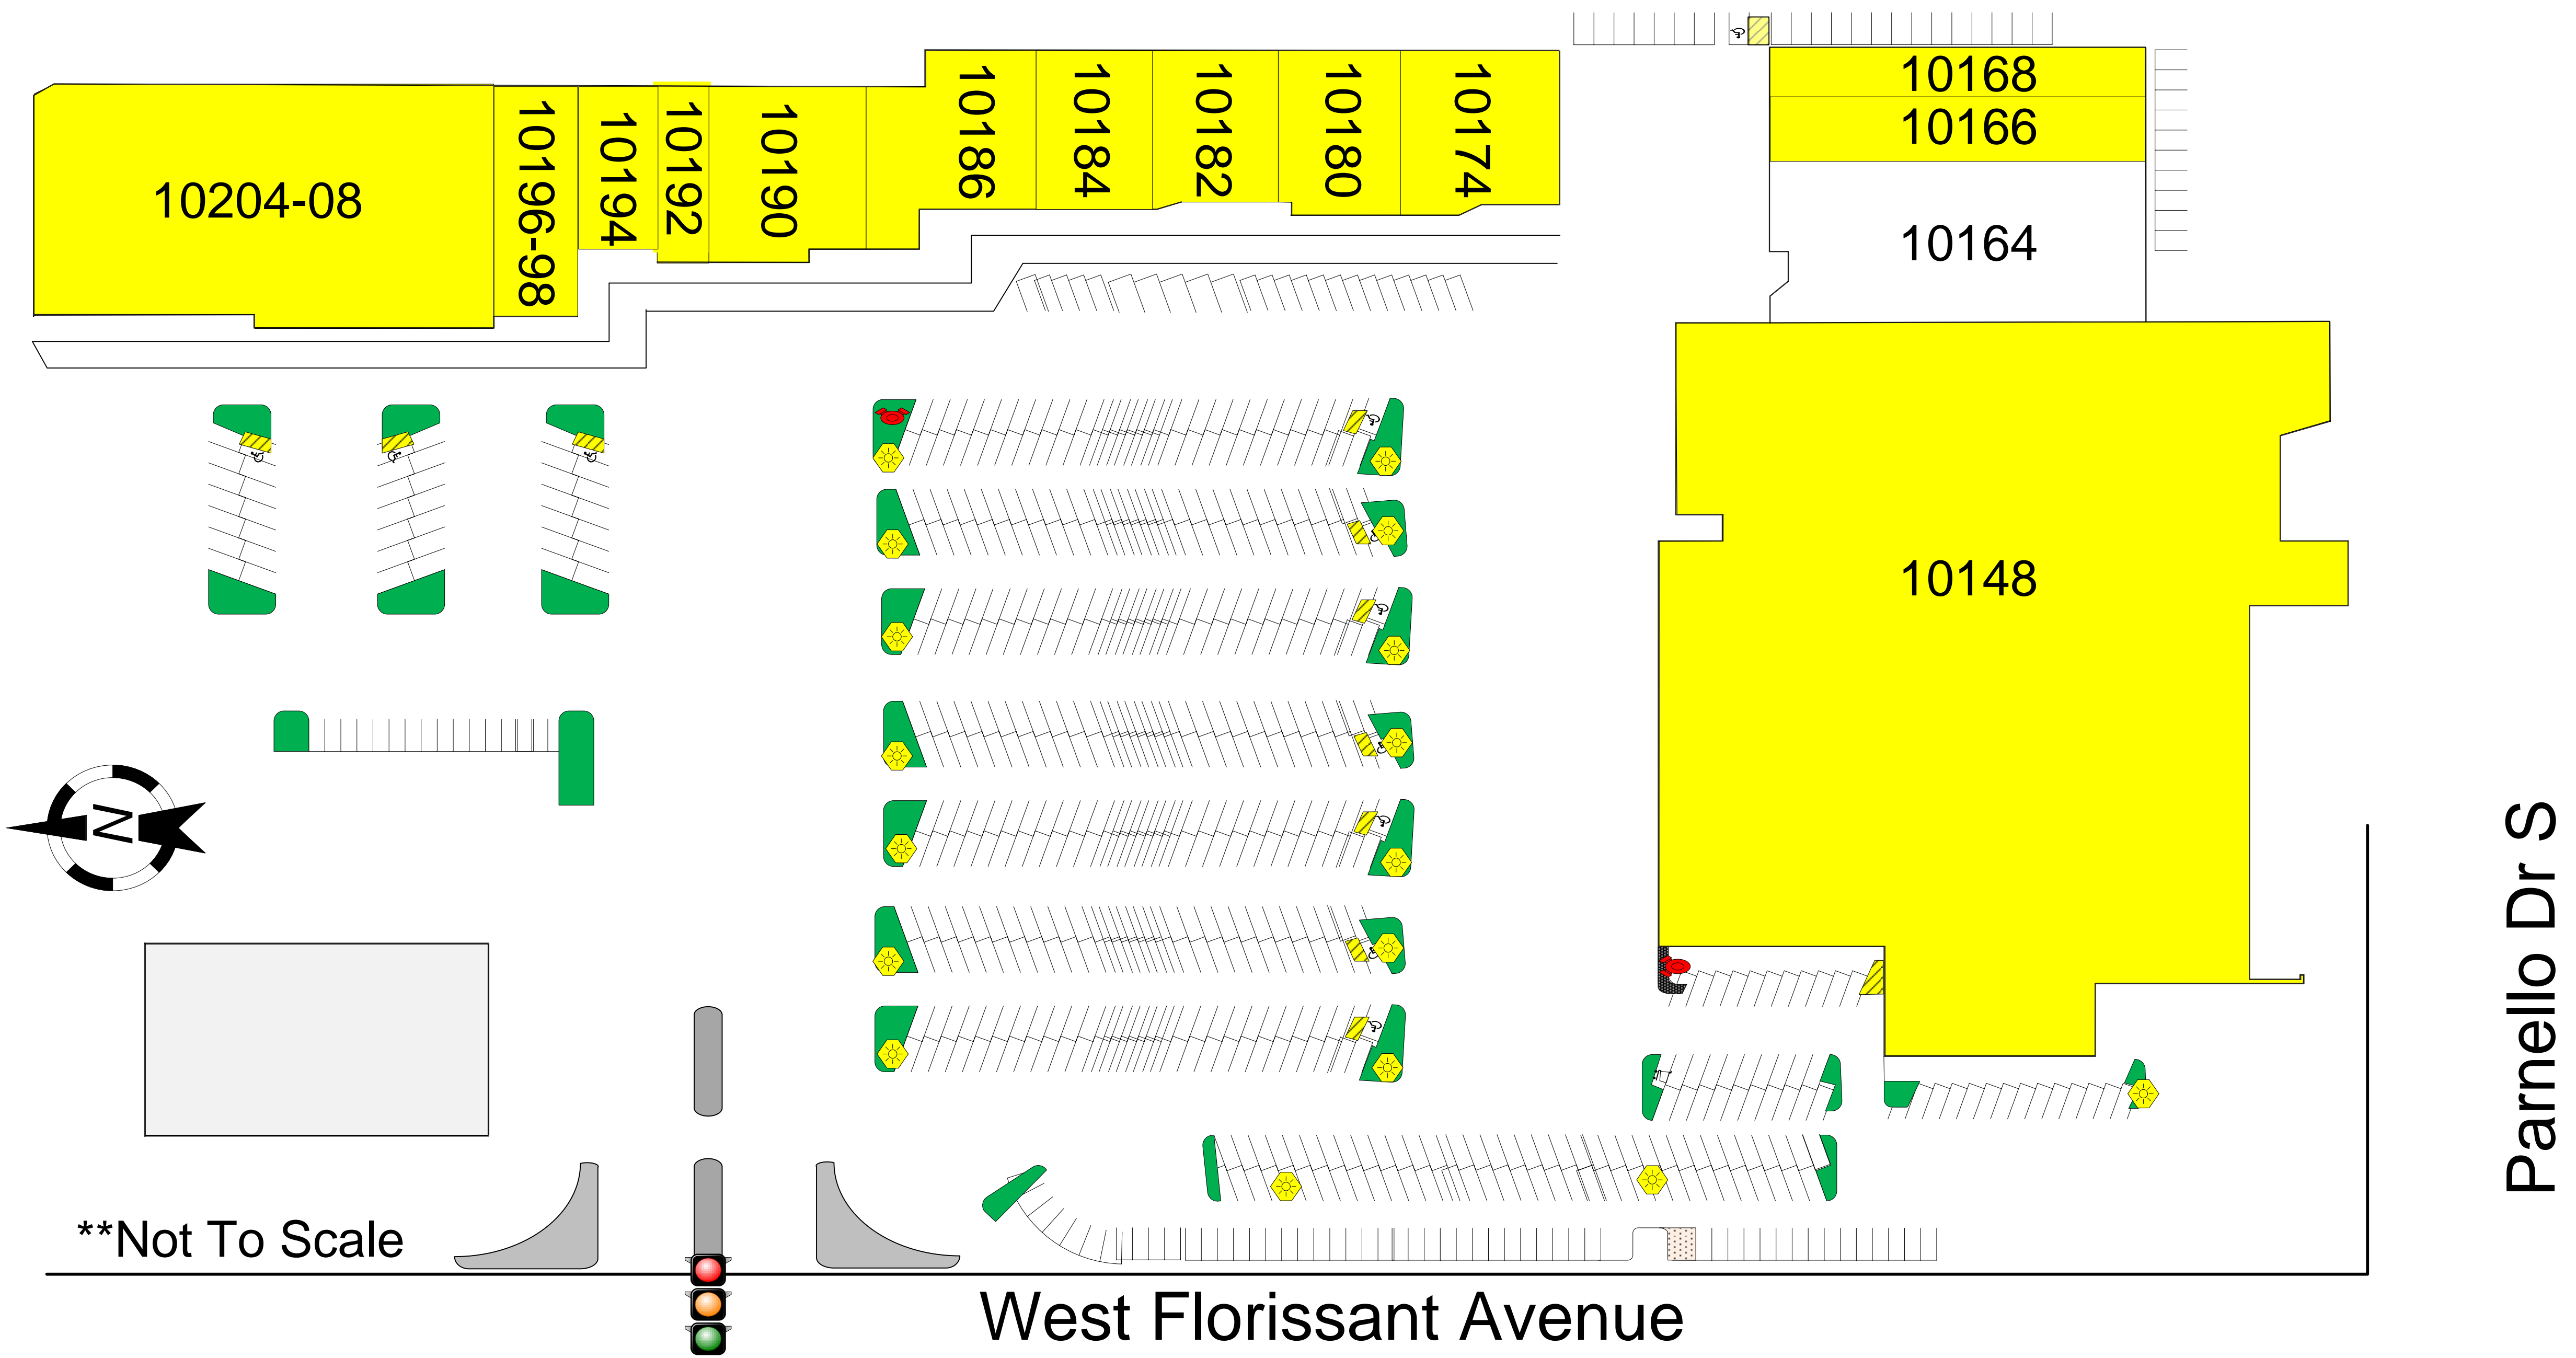

**ASK ABOUT OUR
OTHER PROPERTIES!**

Exceeding Tenants' expectations since 1989

**Springwood Plaza Shopping Center
10148-10202 W. Florissant Ave
Dellwood, MO 63136**

Space	Tenant	SqFt	Space	Tenant	SqFt	Space	Tenant	SqFt
10148	Available	46,558	10180	Available	1,875	10192	Available	908
10164	Metro Dialysis Center	6,817	10182	Available	1,875	10194	Available	1,284
10166	Available	3,400	10184	Available	1,937	10196-98	Available	1,937
10168	Available	1,800	10186	Available	2,600	10204-08	Available	12,317
10174	Available	2,502	10190	Available	2,379			