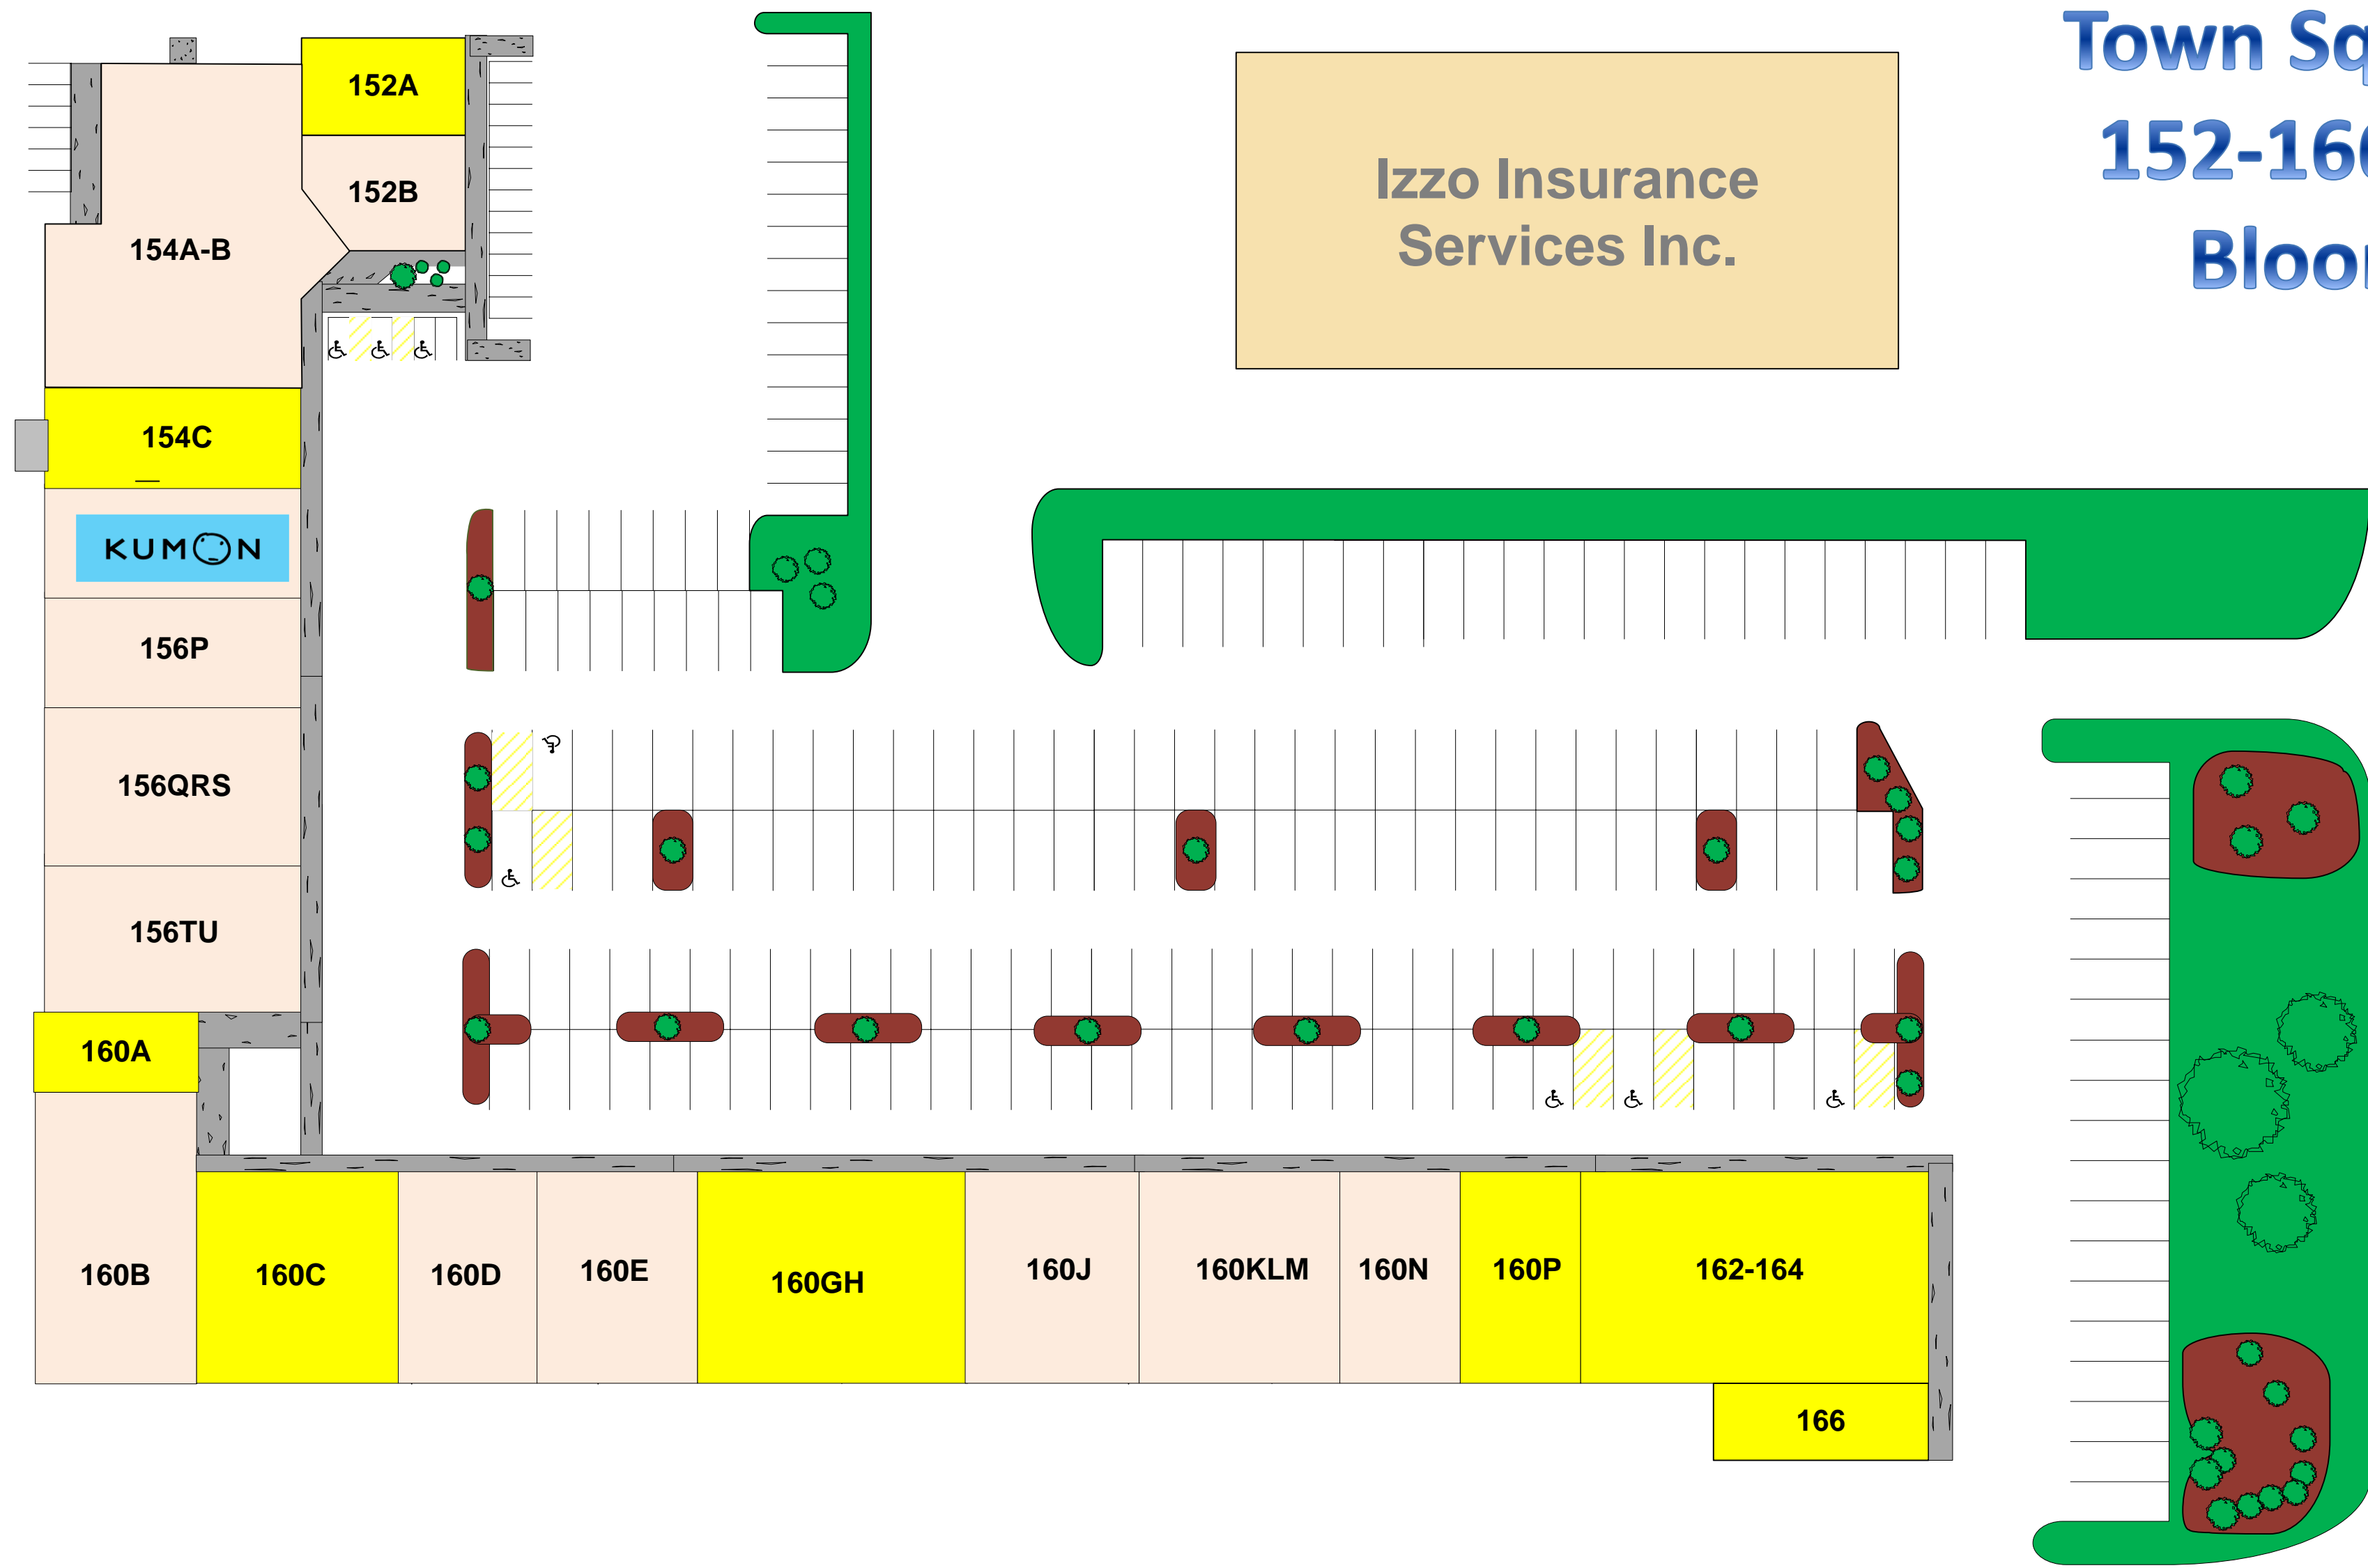

**ASK ABOUT OUR  
OTHER PROPERTIES!**

*Exceeding Tenants' expectations since 1989*

**Town Square of Bloomingdale  
152-166 S Bloomingdale RD  
Bloomingdale, IL 60108**

Space	Tenant	SqFt	Space	Tenant	SqFt	Space	Tenant	SqFt
152A	Available	2,061	156QRS	Jimador Restaurant	4,500	160GH	Available	3,340
152B	Bloomingdale Optical, Inc.	2,078	156TU	Top Notch Salon and Spa	3,000	160J	Hollywood Cleaners	1,300
154A-B	Pearl Design Group	7,526	160A	Available	600	160KLM	Mohler Dance Academy, Inc.	3,900
154C	Available	1,920	160B	Mohler Dance Academy, Inc.	1,360	160N	Johnny G's Meats & Deli	1,300
154D	Kumon	2,433	160C	Available	1,300	160P	Available	1,300
156P	Nail Lounge and Spa	1,500	160D	Old Town Chiropractic Center	1,300	162-164	Available	9,500
			160E	Fit Body Boot Camp	2,040	166	Available	1,500