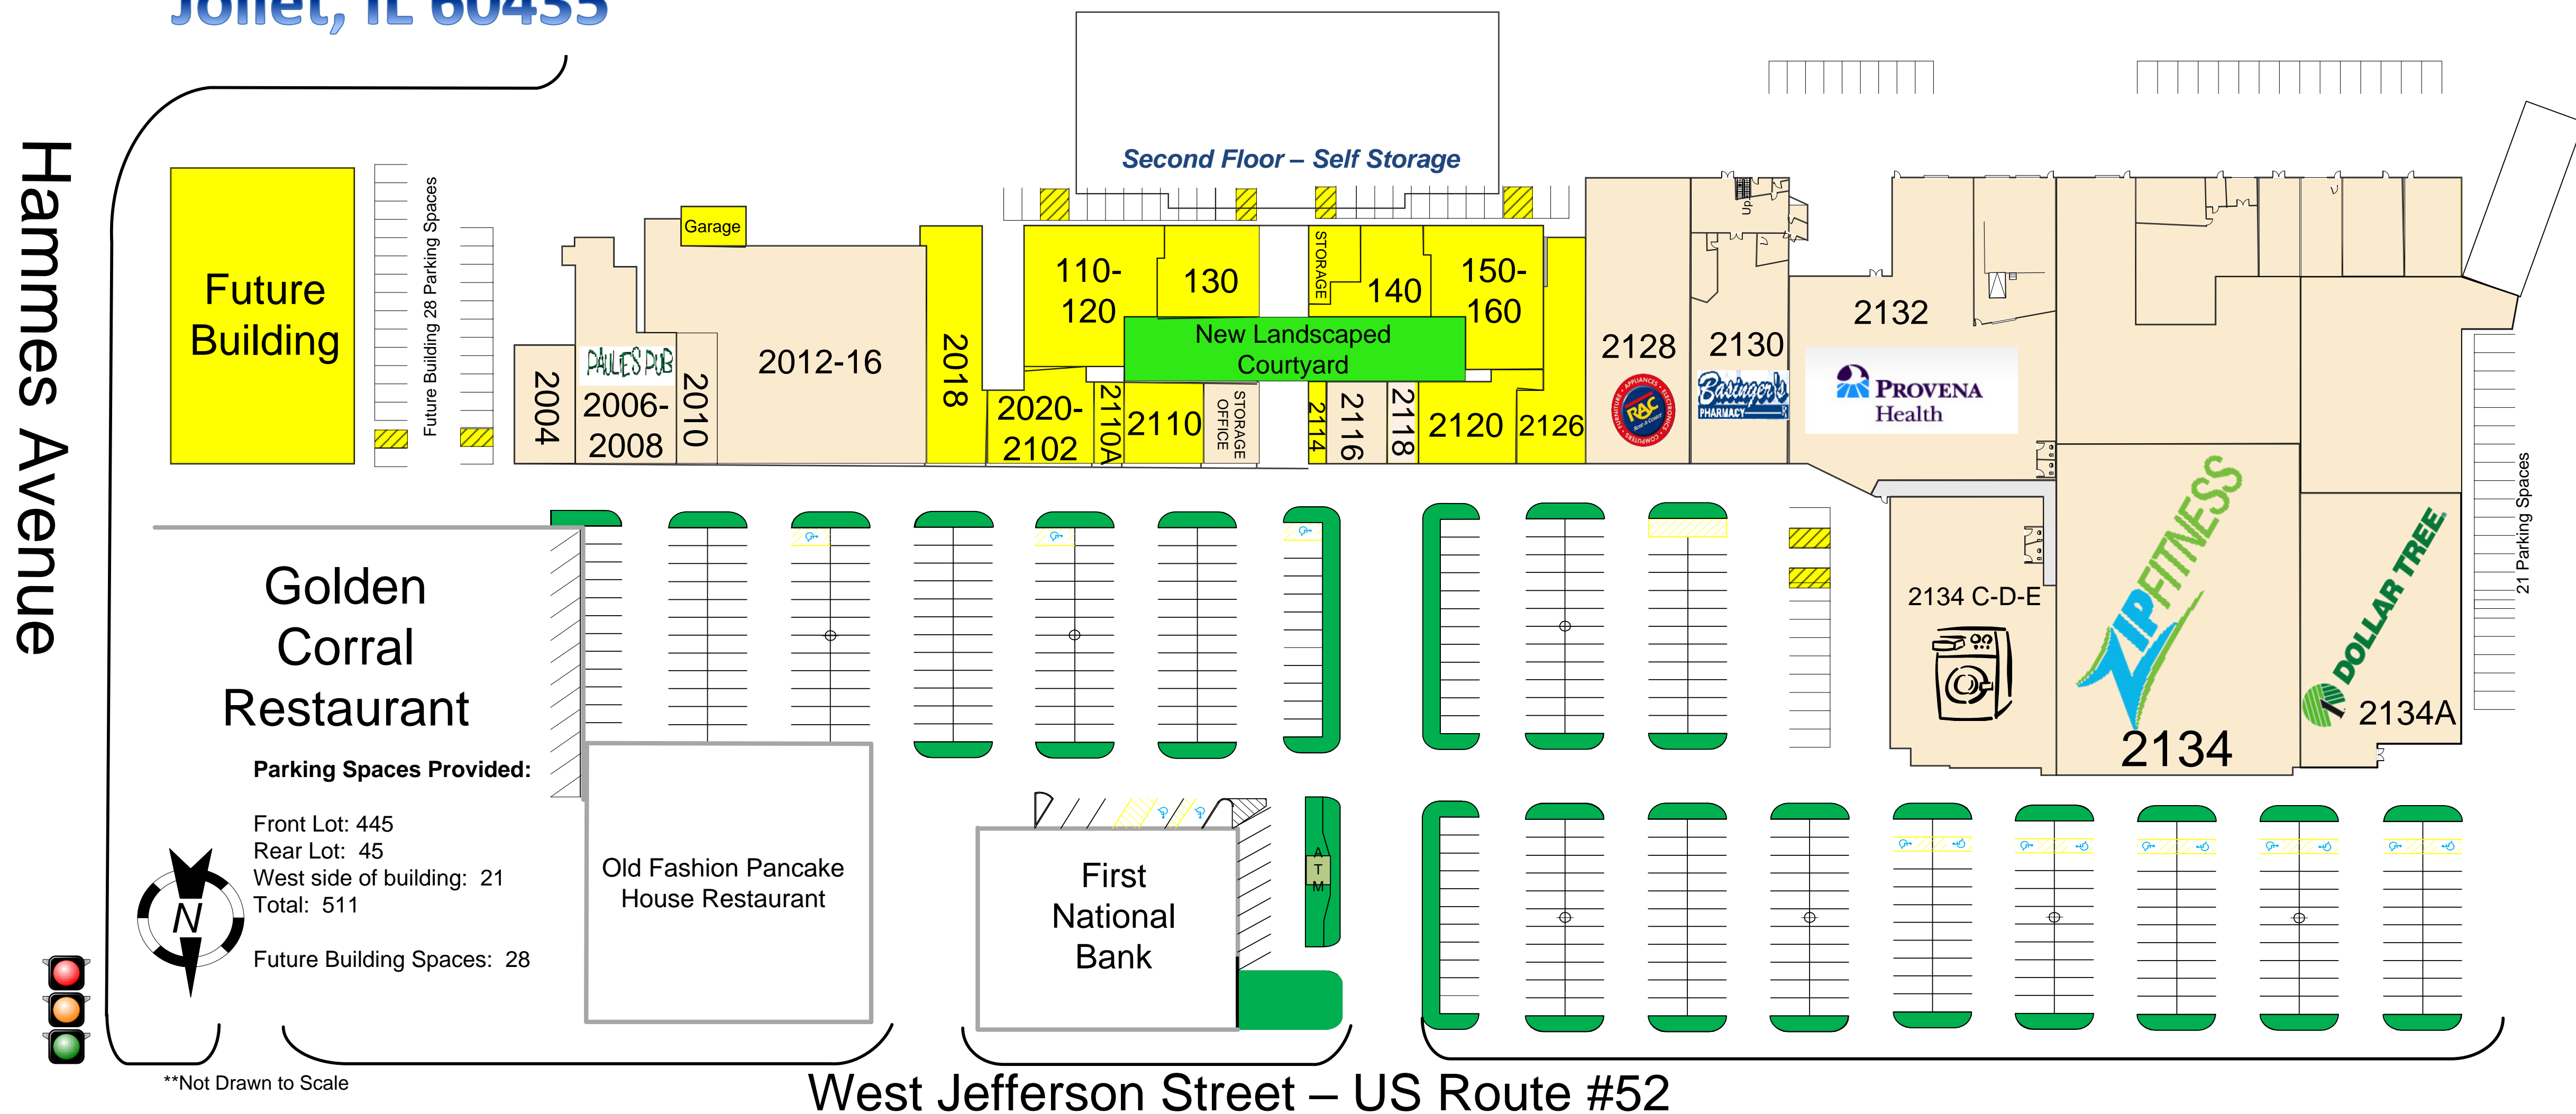

**ASK ABOUT OUR
OTHER PROPERTIES!**

Exceeding Tenants' expectations since 1989

**Marycrest Shopping Center
2004 – 2134 W. Jefferson St
Joliet, IL 60435**

West Jefferson Street – US Route #52

Space	Tenant	SqFt	Space	Tenant	SqFt	Space	Tenant	SqFt
110	Available Office Space	1,710	2012-16	Chang Casual	13,650	2126	Available	2,942
120	Available Office Space	2,320	2018	Available	3,899	2128	Rent-A-Center	7,436
130	Available Office Space	2,401	2020-2102	Available	2,548	2130	Marycrest Pharmacy	7,425
140	Available Office Space	1,489	2110A	Available	673	2132	Provena Health	16,583
150	Available Office Space	2,311	2110	Available	2,051	2134C-D-E	Laundry World	8,602
160	Available Office Space	1,690	2114	Available	503	2134	Zip Fitness	20,000
2004	Popus Gourmet Popcorn	1,850	2116	Check 'n Go	1,298	2134A	Dollar Tree	10,113
2006-08	Paulie's Pub	4,590	2118	All Fur Dogs	718	2134B	Self Storage	24,000
2010	Tobacco Plus	1,210	2120	Available	2,413			

The information furnished above is from sources deemed reliable. It is submitted subject to errors, omissions, change of price, rental commission or other conditions, prior to sale, lease or financing, or withdrawal without notice. Square footage dimensions are approximate.