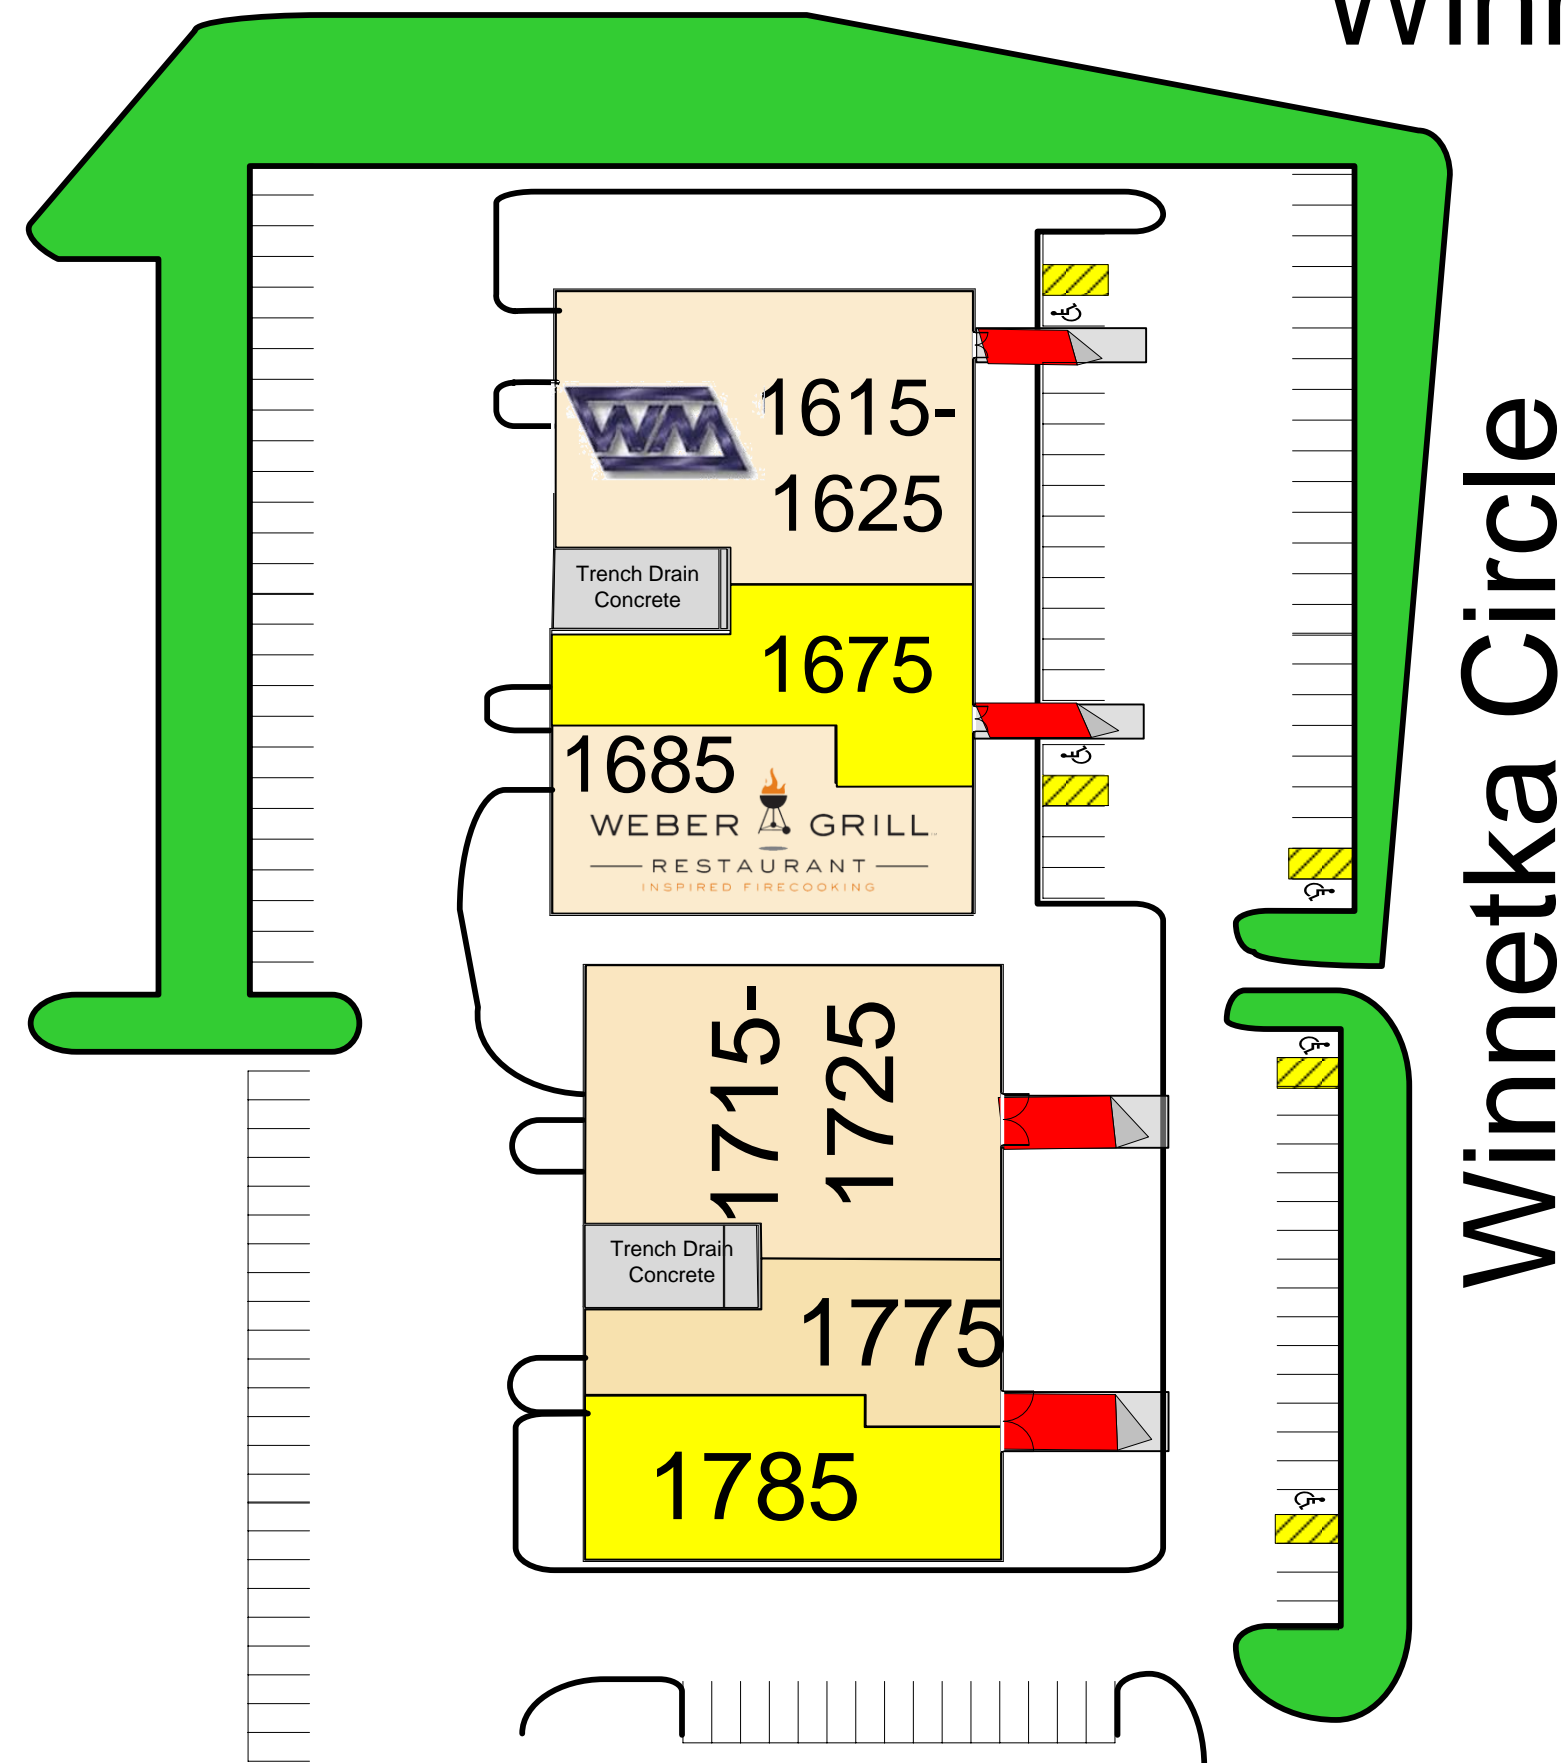

**ASK ABOUT OUR  
OTHER PROPERTIES!**

*Exceeding Tenants' expectations since 1989*

**Winnetka Avenue**

**Winnetka Circle**

**West Meadows Ice  
Arena**

**West Meadows Business Park  
4010-4080 & 4110-4180 Winnetka Ave  
1625-1685 & 1715-1785 Winnetka Cir  
Rolling Meadows, IL 60008**

Space	Tenant	SqFt	Space	Tenant	SqFt	Space	Tenant	SqFt
4020-4070	RF Ideas, Inc.	33,412	4170	Available	9,416	1685	Weber Grill Rest.	4,950
4080	CKD USA Corp.	12,780	4180	National Medical Care	12,780	1715-25	3 Point Processing	9,332
4110	Raytheon	12,780	1615-25	Westside Mechanical Services, LLC	9,331	1775	IMS	4,176
4120	Available	11,216	1675	Available	4,382	1785	Available	5,155