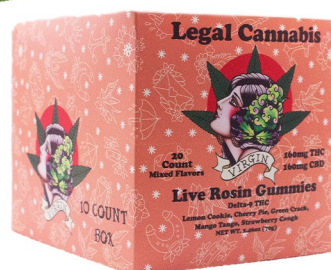

Live Rosin Gummies

20 ct Mixed Flavors

Box of 10

Price: $100.00 MSRP: $22.00 EA

Single bag 20ct

Price: $11 MSRP $22