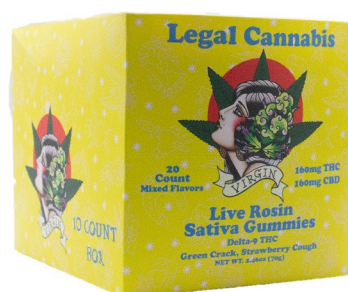

Live Rosin Sativa 8mg THC / 8mg CBD

Box of 10 bags 20ct

Price: $100.00 MSRP: $22.00 EA

Single bag 20ct

Price: $11 MSRP $22

4ct bags (20 per jar)

Price: $50 MSRP: $5 each