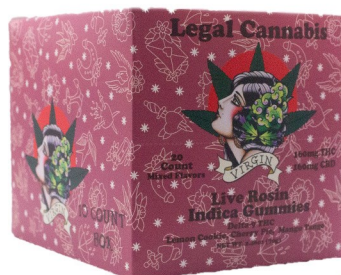

Live Rosin Indica 8mg THC / 8mg CBD

Box of 10 bags 20ct

Price: $100.00 MSRP: $22.00 EA

Single bag 20ct

Price: $11 MSRP $22

4ct bags (20 per jar)

Price: $50 MSRP: $5 each