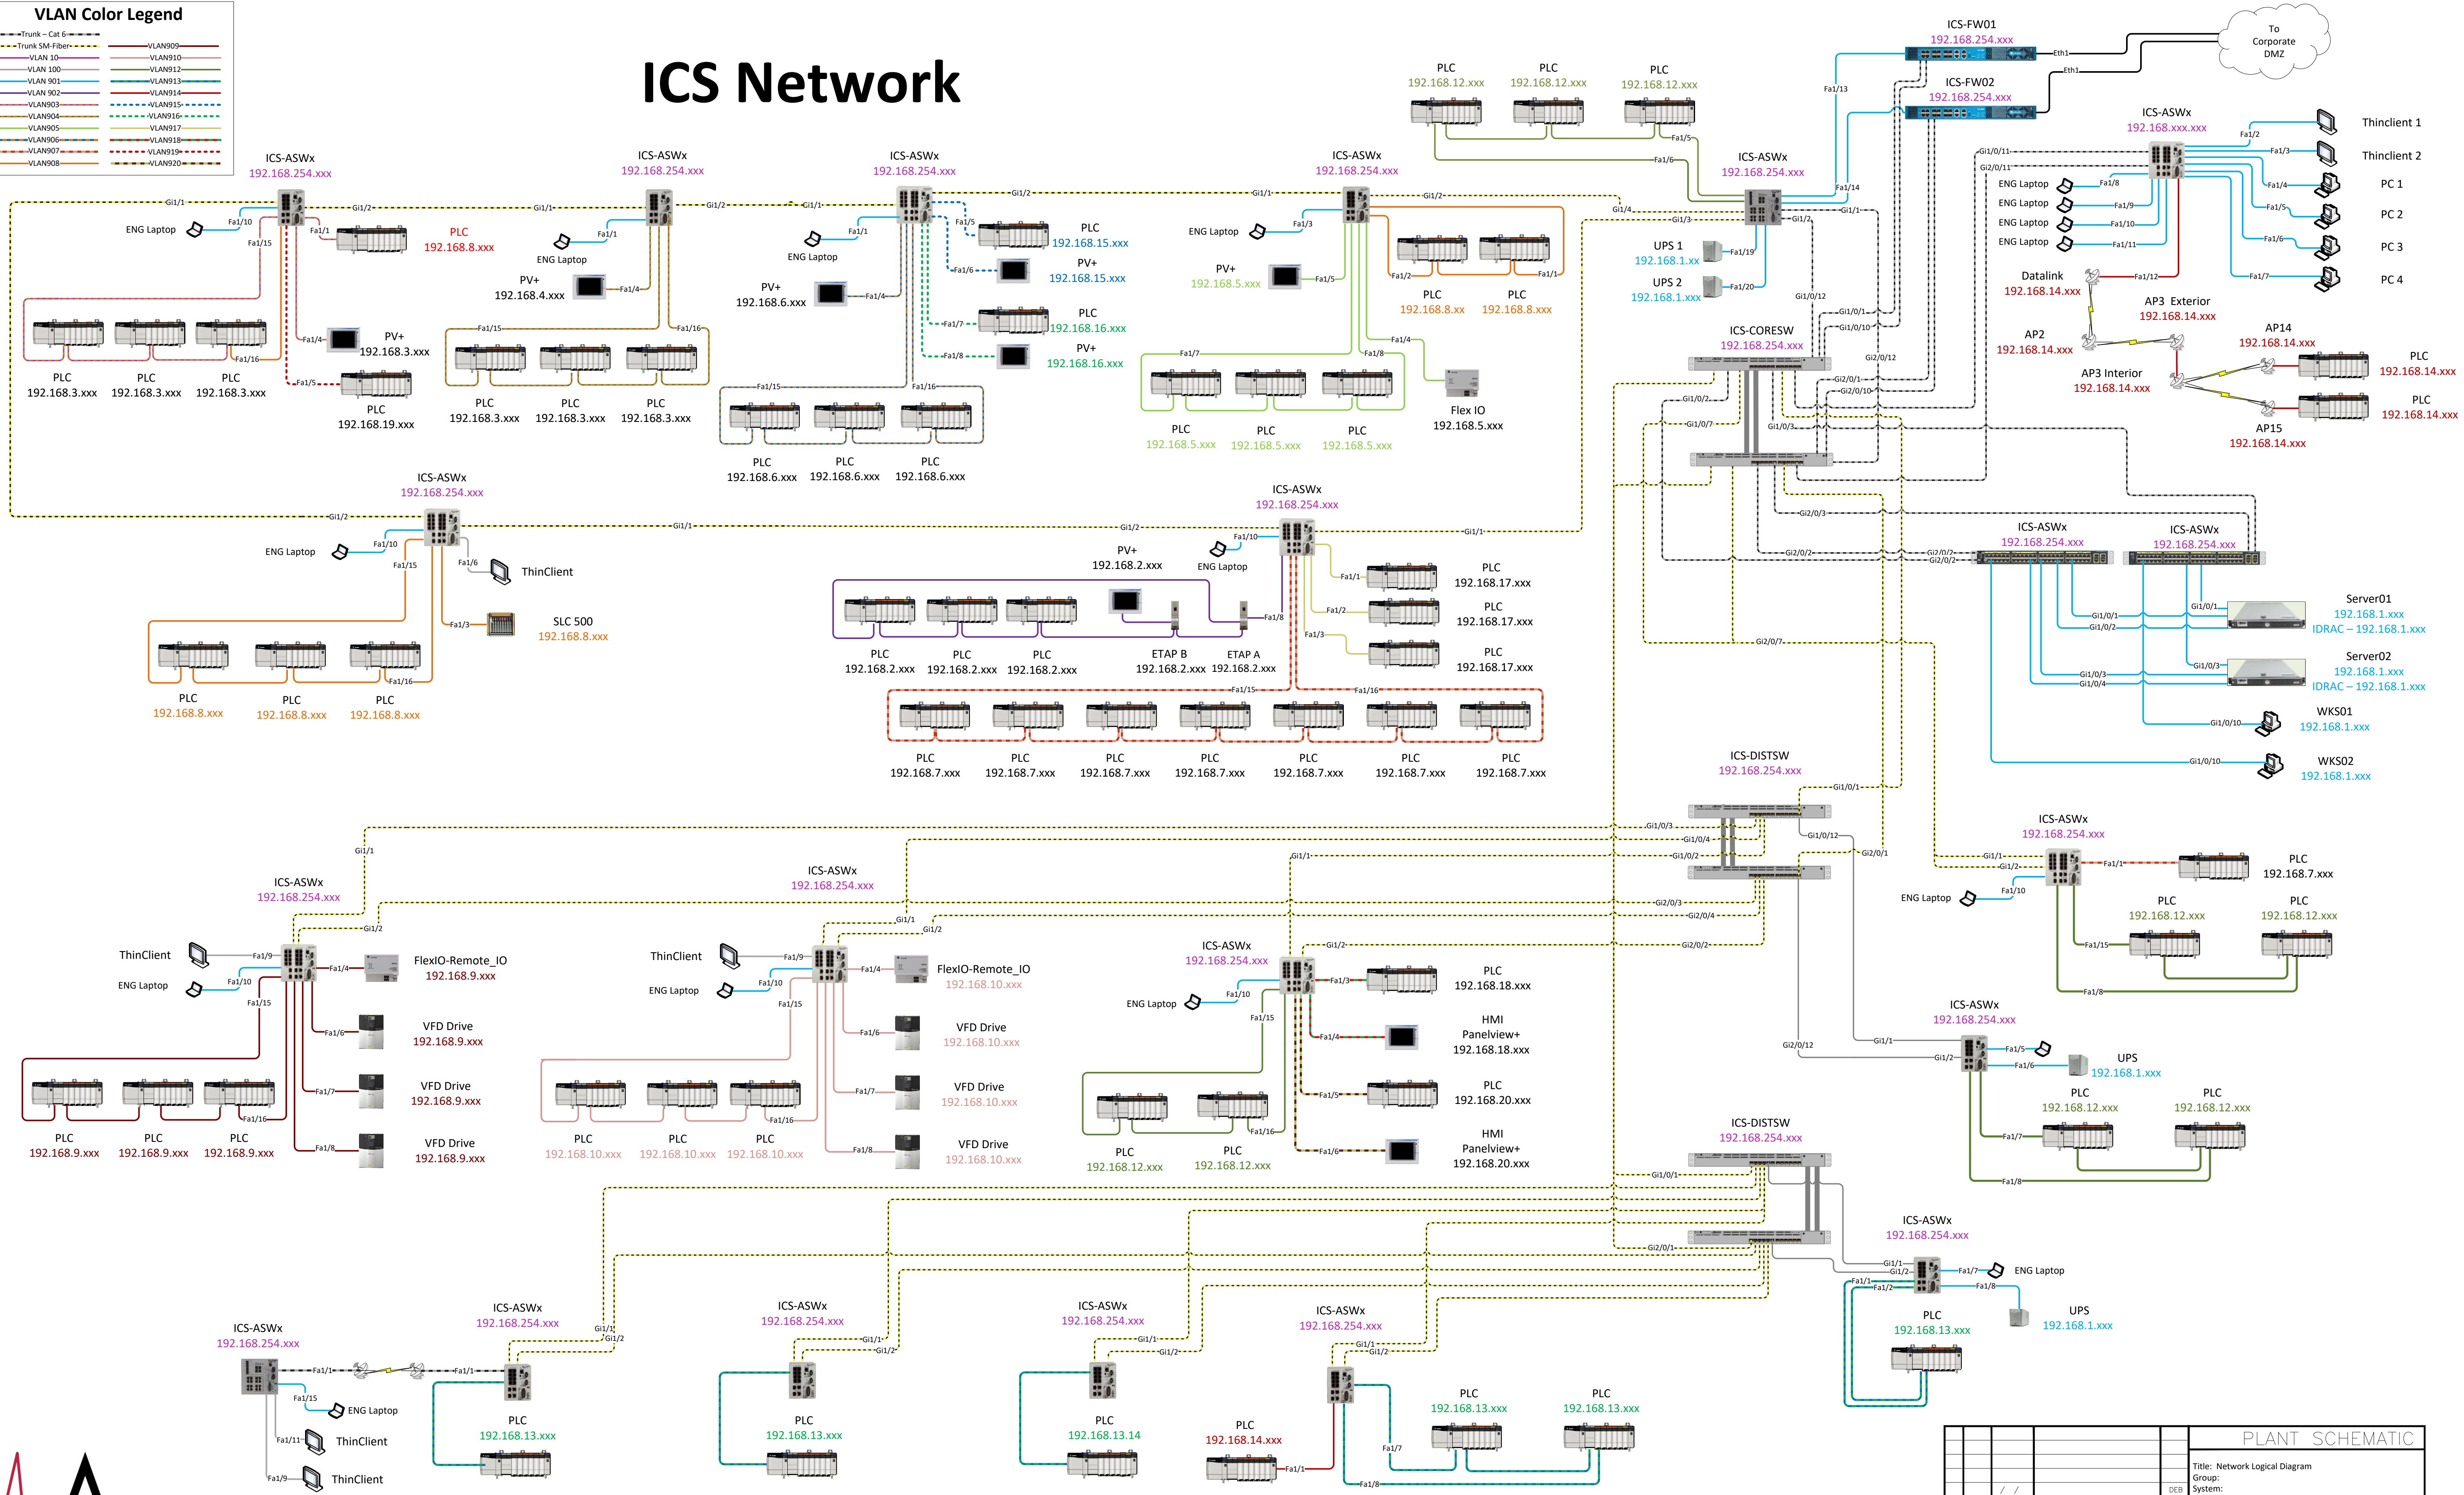

# ICS Network

**VLAN Color Legend**

Trunk - Cat 6	VLAN909
Trunk SM-Fiber	VLAN910
VLAN 10	VLAN911
VLAN 100	VLAN912
VLAN 901	VLAN913
VLAN 902	VLAN914
VLAN903	VLAN915
VLAN904	VLAN916
VLAN905	VLAN917
VLAN906	VLAN918
VLAN907	VLAN919
VLAN908	VLAN920

PLANT SCHEMATIC			
Title: Network Logical Diagram		Group: DEB	
System:		System:	
1	PMJ	Document Created	BHC
REV	DRWN	DATE	DESCRIPTION
No.	BY		APPR BY
			Sheet 1 of 1