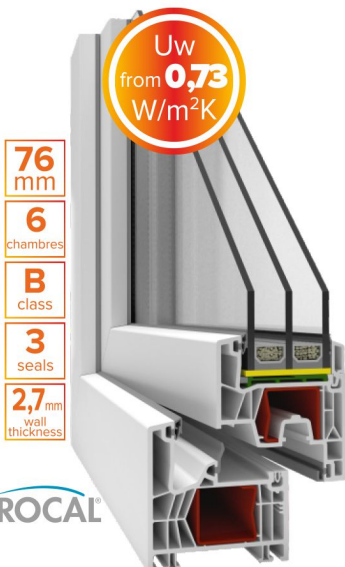

PK76 INNOVO +

✓ Six-chambers Class B system

An elegant, classic profile with a depth of 76 mm.

✓ The highest quality guarantee

Additional 3rd seal and the best parameters of thermal insulation. U_w for the reference window reaches the value of $0,73\text{W/m}^2\text{K}$.

✓ One system.

Many advantages
Modern quality through functionality, statics, appearance, thermal and acoustic insulation coefficients.