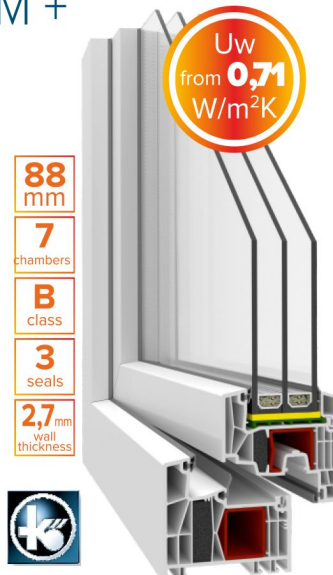

KÖMMERLING 88

✓ The 88 premium window system.

The seven-chamber system with a depth of 88 mm with a central gasket offers passive windows as standard.

✓ Extras included.

Insulating wedge, warm edge spacer, triple-glazed unit, modern handle and a lot of veneer variants to choose from.