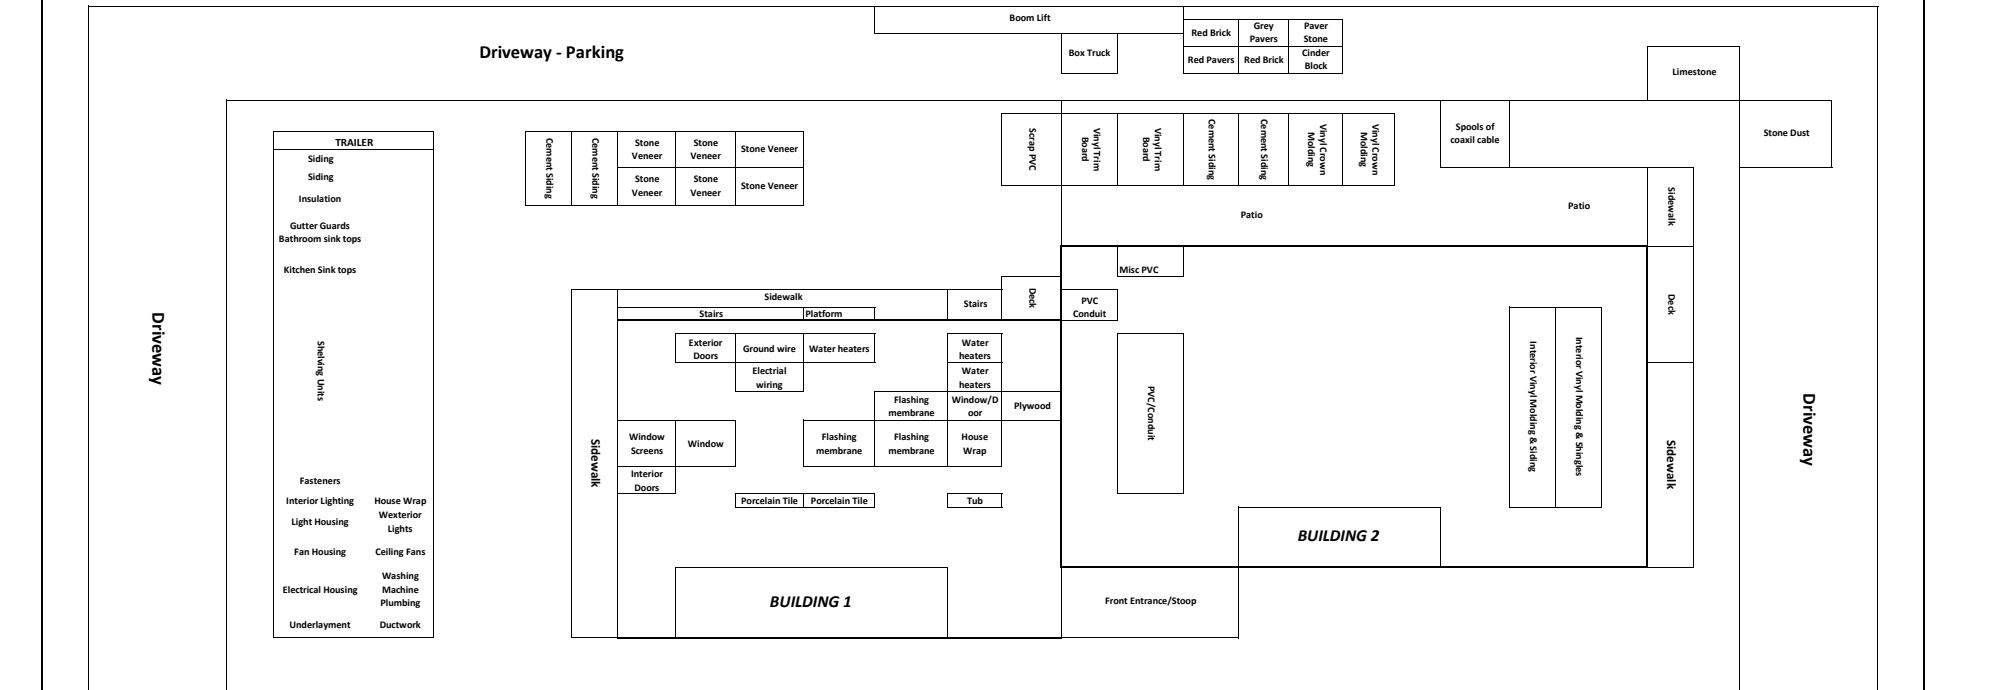

9478 Carlisle Rd Dillsburg, PA 17019
Material Punch List Diagram
Reflection of Parcel

Carlisle Rd