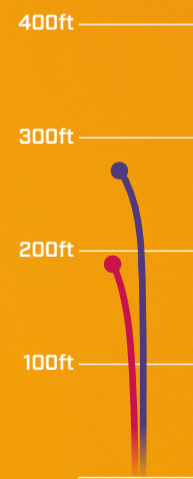

MAJESTY
DISTANCE DRIVER
13 5 -2 2

ASTRONAUT
DISTANCE DRIVER
12 6 -4 1

MENTOR
DISTANCE DRIVER
11 5 -2 2

ROCKSTAR
FAIRWAY DRIVER
8 5 -2 1

MERMAID
FAIRWAY DRIVER
7 4 -1 2

MAGICIAN
FAIRWAY DRIVER
6 4 0 2

GENIUS
DRIVER
7 5 -4 1

MAESTRO
MID-RANGE
4 3 0 2

TAILOR
MID-RANGE
4 4 0 1

SENSEI
PUTTER
3 3 0 1

SHOGUN
PUTTER
2 4 0 2

FLIGHT PATHS

ADVANCED — BEGINNER

THE NUMBERS

9 4 0 2
SPEED GLIDE TURN FADE