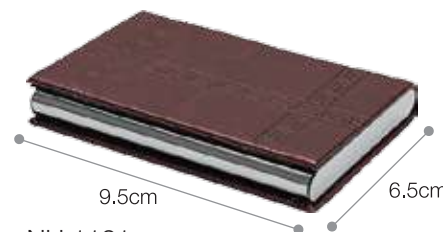

NH 1121
BROWN