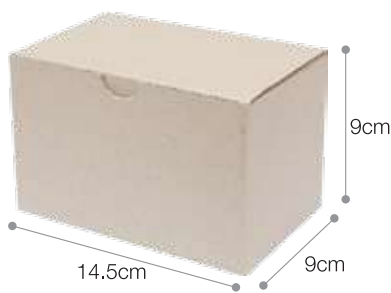

TB GIFT BOX

13 Description : Single Wall Flute
Dimension : 14.5cm(L) × 9cm(W) × 9cm(H)

Printing Methods SG

TB 1321
BROWN