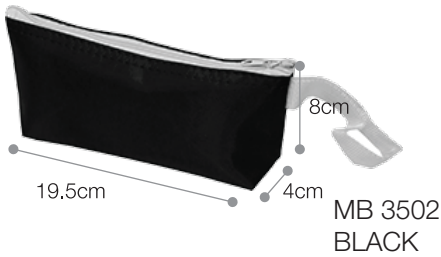

MB 3607
ORANGE

MB 3626
MAGENTA

MB MULTIPURPOSE BAG

35

Material : Nylon 600D
Dimension: 19.5cm(L) × 4cm(W) × 8cm(H)

Function : Single Compartment

Printing Methods

MB 3502
BLACK