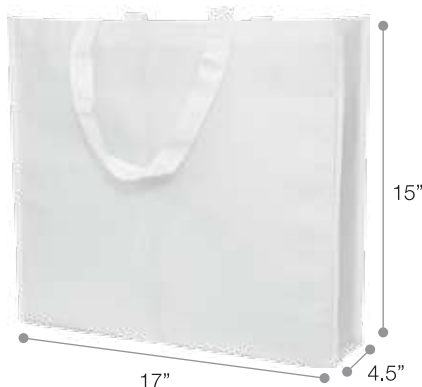

Material : Non-Woven (90gsm)
 Dimension : 15"(H) × 17"(W) × 4.5"(D)
 Printing Area Size: 14"(W) × 12"(H)

Finished : Fully Stitches

Printing Methods   

NW 0401
NAVY

NW 0402
BLACK

NW 0405
RED

NW 0408
ROYAL BLUE