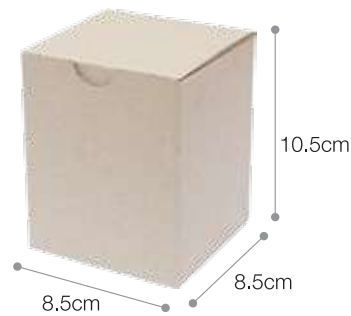

TB 1421
BROWN