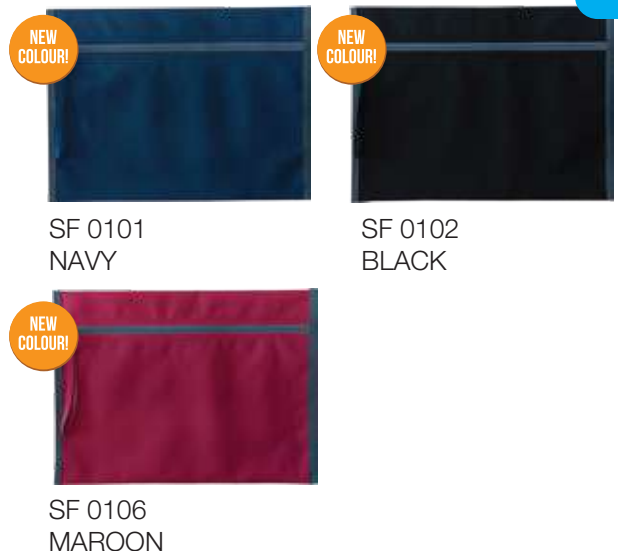

Printing Methods  SG

SEMINAR FOLDER SF

SF
01

Material : Nylon 600D
Dimension: 38cm(L) × 27cm(H)

Printing Methods  SG

NW NON-WOVEN BAG

19

Material : Non-Woven (A4 & Ultrasonic)
 Dimension : 11"(H) × 14"(L) × 3.5"(D)
 Printing Area Size: 12"(W) × 8"(H)