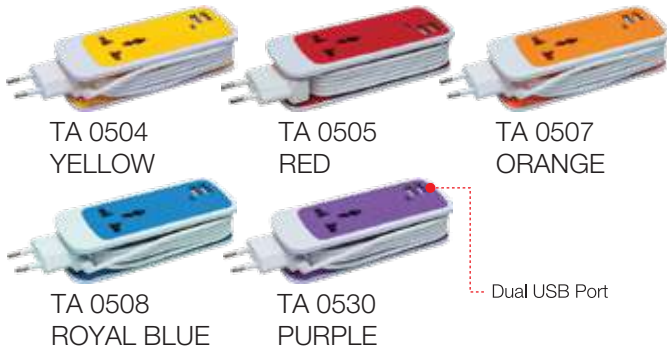

TRAVEL ADAPTER

TA
05

Description : Multi Adapter
Packaging : Box

Printing Methods:   SG

Features:

- Charger for phone, pad, smartphone, MP4, MP5, PSP, GPS / bluetooth device, tablet, PC, and other digital devices.
- 1.5m cable length
- Max load 800W