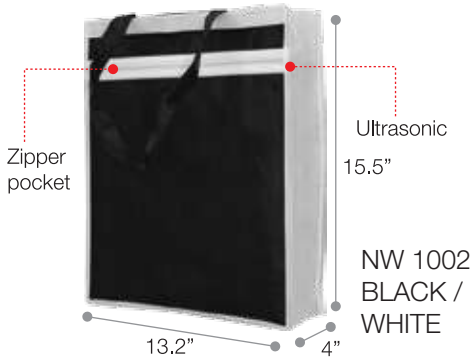

10

Material : Non-Woven
 Dimension : 15.5"(H) × 13.2"(W) × 4"(D)
 Printing Area Size: 9.5"(W) × 9"(H)

Finished : Fully Stitches

Printing Methods   

NW 1004
YELLOW / BLACK

NW 1005
RED / WHITE

NW 1007
ORANGE / WHITE