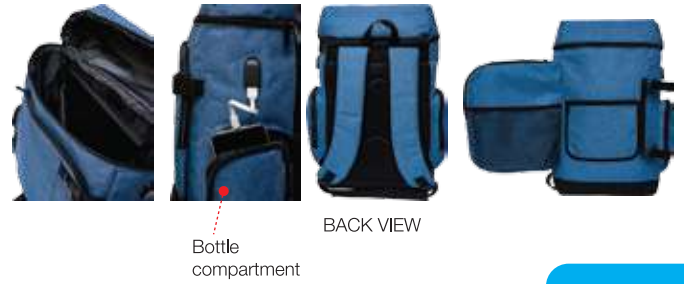

BACKPACK BAG LT

Material : 2 Tone Nylon / 600D
 Dimension: 28cm(L) x 14cm(W) x 51cm(H)
 Finished : Full Lining Inner with Ribbon

Function : 4 Compartments / Lining Compartment

15

Printing Methods    SG

BACKPACK BAG LT