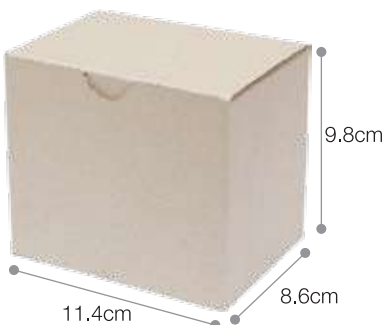

Printing Methods  SG

TB 1421
BROWN

OPEN VIEW

TB GIFT BOX

15 Description : Single Wall Flute
Dimension : 11.4cm(L) × 8.6cm(W) × 9.8cm(H)

Printing Methods  SG

TB 1521
BROWN

OPEN VIEW