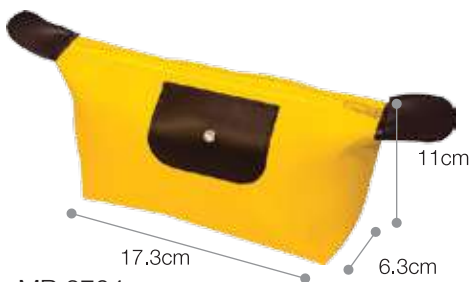

FRONT VIEW

MULTIPURPOSE BAG MB 37

Material : Nylon 420D
Dimension: 17.3cm(L) × 6.3cm(W) × 11cm(H)

Function : Single Compartment

Printing Methods    SG

MB 3704
YELLOW

MB 3705
RED

MB 3708
ROYAL BLUE