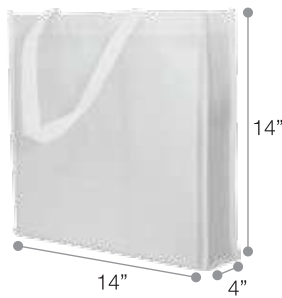

NW NON-WOVEN BAG

05

Material : Non-Woven (A3) (90gsm)
Dimension : 14"(H) × 14"(L) × 4"(D)
Printing Area Size: 12"(W) × 11"(H)

Finished : Fully Stitches

Printing Methods

• A3 SIZE

• FULLY STITCHES FINISHED

NW NON-WOVEN BAG

04

Material : Non-Woven (90gsm)
Dimension : 15"(H) × 17"(W) × 4.5"(D)
Printing Area Size: 14"(W) × 12"(H)

Finished : Fully Stitches

Printing Methods