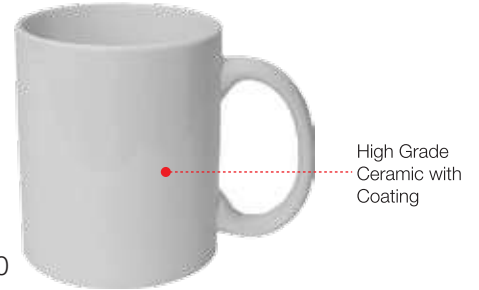

CR 0100
WHITE

CR CERAMIC MUG

08 Material : Ceramic without Coating
Capacity : 400ml
Packaging : Box
Printing Area Size: 7.5cm(H)

Printing Methods SG