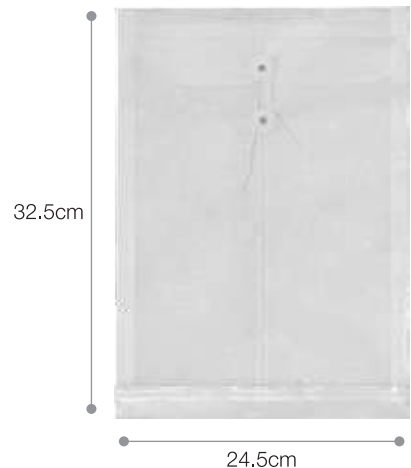

20cm

SF 0607
ORANGE

SF 0608
ROYAL BLUE

SF 0614
PINK

SF SEMINAR FOLDER

05

Material : PVC (16 micron)
Dimension: 24.5cm(L) × 2.5cm(W) × 32.5cm(H)

Printing Methods  SG