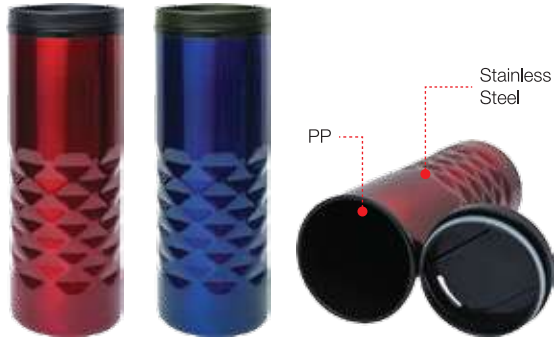

AM 1705 RED AM 1708 ROYAL BLUE AM 1767 SILVER
INNER VIEW

AUTO MUG

AM

Material : PP
Capacity : 450ml
Packaging: Box

Printing Area Size: 6cm(H)

Printing Methods  Pad Print  Full-tone colour

18

AM 1805 RED AM 1808 ROYAL BLUE