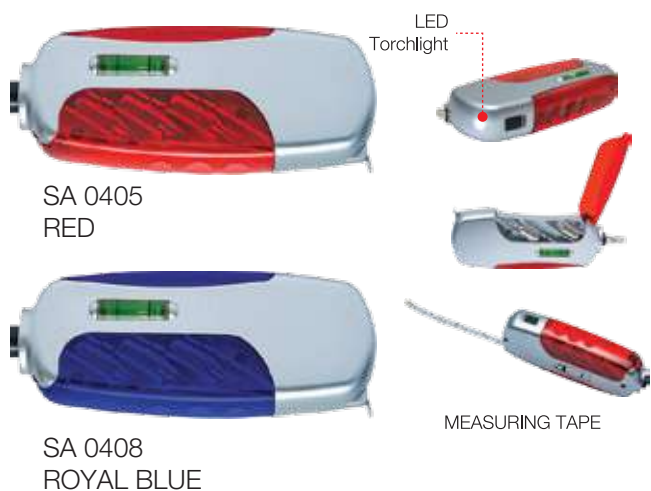

SA SCREWDRIVER

04 Dimension : 4.5cm(L) x 2cm(D) x 11.5cm(H)
Packaging : OPP Bag

Printing Methods **SG**