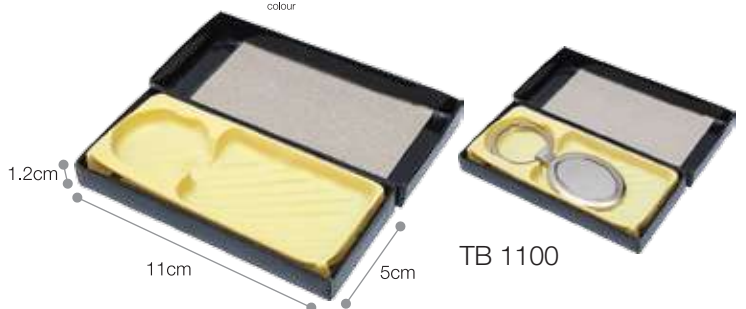

Printing Methods  SG

PEN BOX TB

PEN BOX TB

Description : 13cm(L) × 1.5cm(W) × 1.5cm(H)

07

Description : Keychain Box
Dimension : 11cm(L) × 5cm(W) × 1.2cm(H)

11

Printing Method  