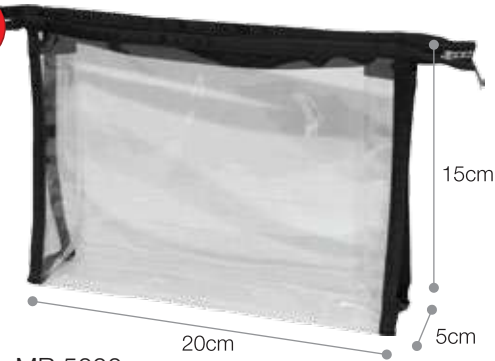

BAG

MB

MULTIPURPOSE BAG MB

Material : PVC 20C
Dimension: 20cm(L) × 5cm(W) × 15cm(H)

50

Material : PVC
Capacity : 20 litre

34

Printing Methods SG

Printing Methods SG

20 litre

NEW!

MB 5000
TRANSPARENT