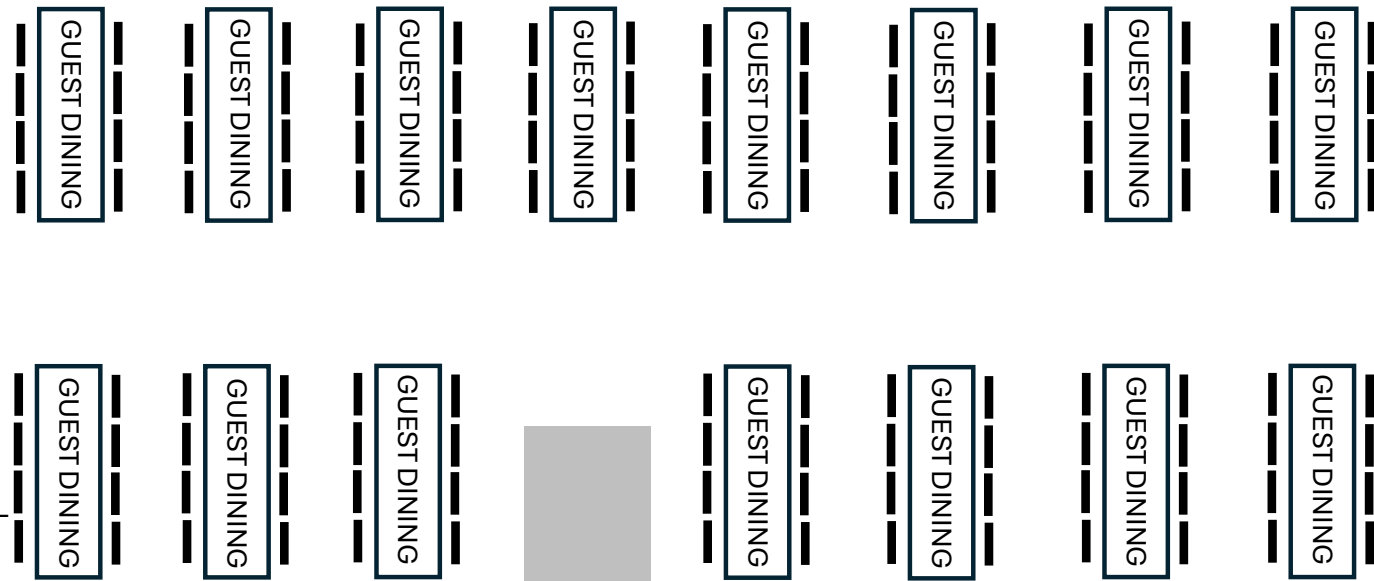

BENCH SEATING AND STEP

PROJECTOR  
SCREEN TABLE

RADIATORS →

TABLE

BENCH SEATING AND STEP

STAGE & HEAD BENCH SEATING

← CA FLAG

← HEAD PEDESTAL

← U.S. FLAG

CENTRAL PLATFORM →

General Dinner Meeting Set-Up  
Seating for **120** (15 tables, 8 per table)

CHECK IN

← SPEAKER/SOUND  
PAESANI PULL

HAPPY ½ HOUR

PAESANI PULL

← SPEAKER/SOUND  
APPS

BAR

BENCH SEATING AND STEP

BENCH SEATING AND STEP  
← ITALIAN FLAG

DOOR

DOUBLE DOORS

DOOR