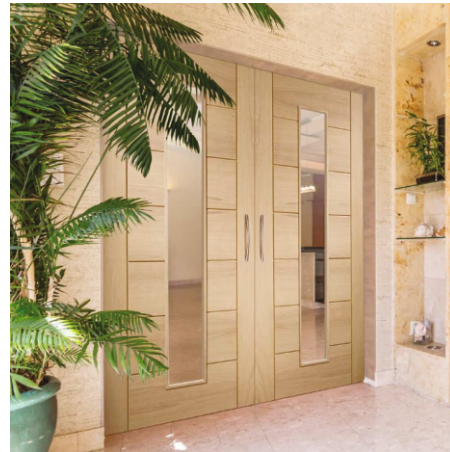

Double Fire Doors

Our Double Fire Doors are the same superior quality as our standard doors and meet the same standards