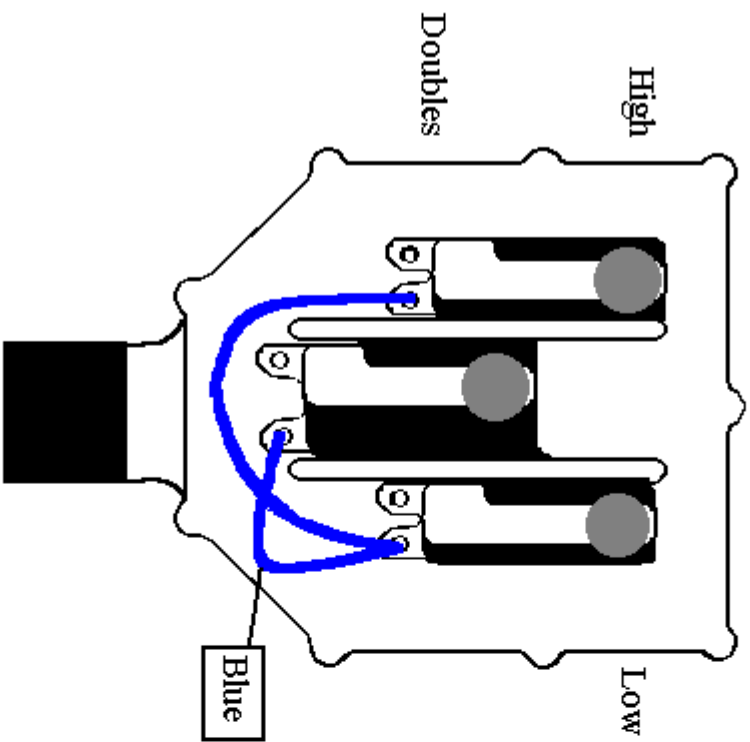

MOUNT RELAY
BOX IN LOW
SKEET HOUSE

HIGH HOUSE
CHANGE OVER RELAY
30 AMP #73980

LOW HOUSE
CHANGE OVER RELAY
30 AMP #73980

SKEET RELAY
BOX

G.P. TRAPS L.L.C.

Skeet Release Buttons

Top View

Bottom View