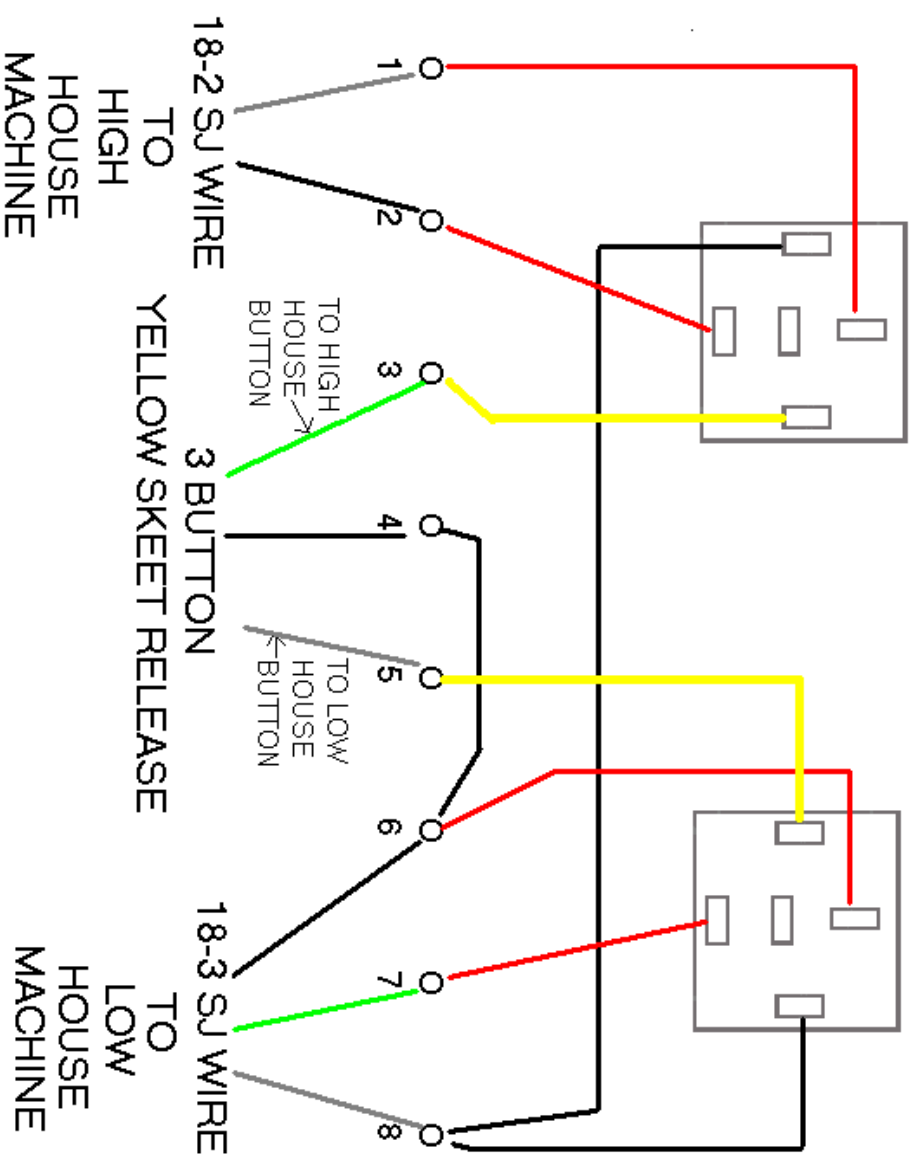

MOUNT RELAY
BOX IN LOW
SKEET HOUSE

HIGH HOUSE
CHANGE OVER RELAY
30 AMP #73980

LOW HOUSE
CHANGE OVER RELAY
30 AMP #73980

SKEET RELAY
BOX

G.P. TRAPS L.L.C.

Skeet Release Buttons

Top View

Bottom View