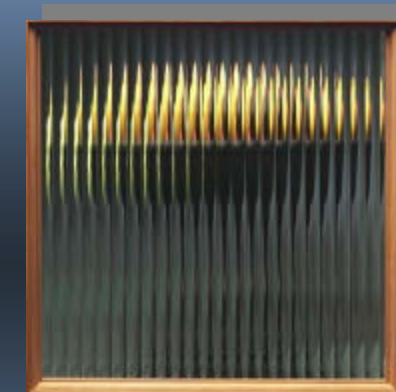

Narrow Reeds