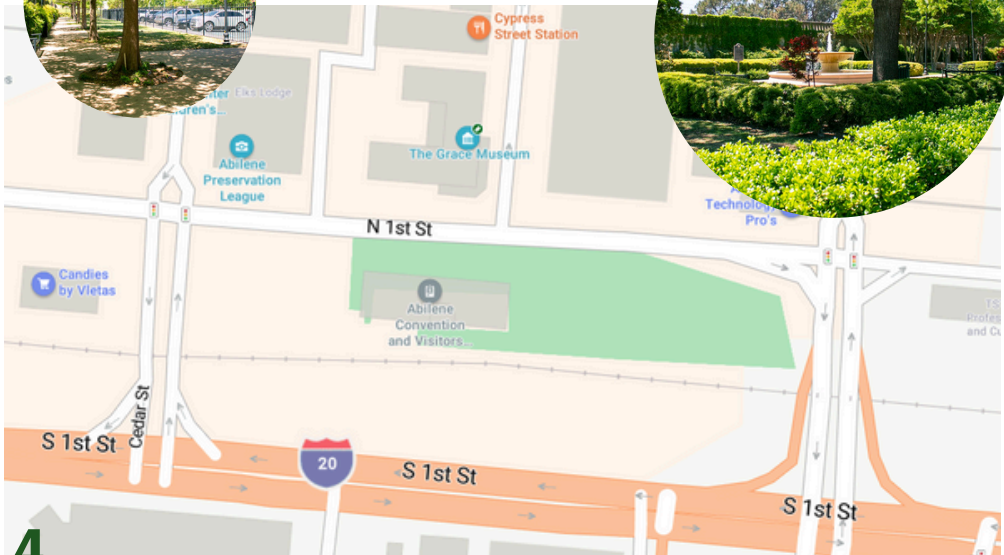

# CEDAR CREEK WATERWAY

100 BLOCK OF, E SOUTH 11TH ST,  
ABILENE, TX 79602

The Cedar Creek Waterway trail is a perfect place to go walk in nature without leaving town!

Enjoy the new paved pathway coming soon!

# EVERMAN PARK

1099 N 1ST ST, ABILENE, TX 79601

Everman Park is at the center of downtown Abilene surrounded by wonderful storybook sculptures!

NORTH 3RD STREET

NORTH 2ND STREET

NORTH 1ST STREET

SOUTH 1ST STREET

CYPRESS STREET

WALNUT STREET

PARKING

ABILENE VISITORS CENTER

EVERMAN PARK

CEDAR STREET

PINE STREET

# JOHNSON PARK

FM1082 &, CHEYENNE COVE, ABILENE, TX 79601

LENGTH: 0.5 MILES (LOOP)

Johnson Park is on the north side of Lake Fort Phantom and has plenty of room for activities!

FARM TO MARKET ROAD 1082

PARKING