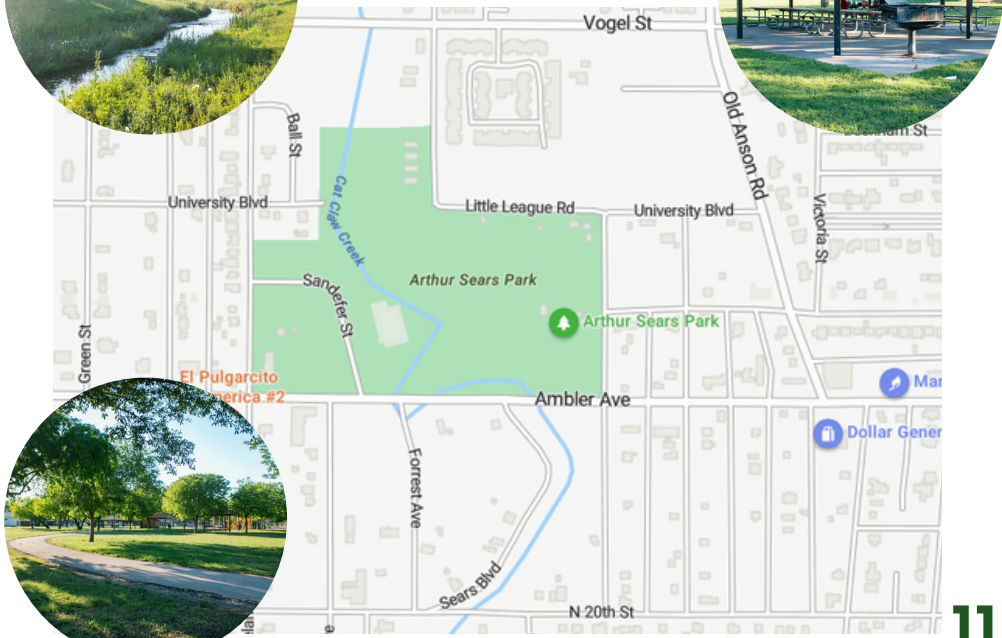

PARKING

SKATE PARK

AMPHITHEATRE

RESTROOMS

ACTIVITY CENTER

PARKING

OSCAR ROSE PARK

Samn

S. Moc

S 7th St

Barrow St

Oscar Rose Park

S 8th St

S 10th St

S Willis St

# ARTHUR SEARS PARK

2250 AMBLER AVE. ABILENE, TX 79603

LENGTH: 0.72 MILES

Arthur Sears Park has plenty of room for walking, playing, and other fun activities!