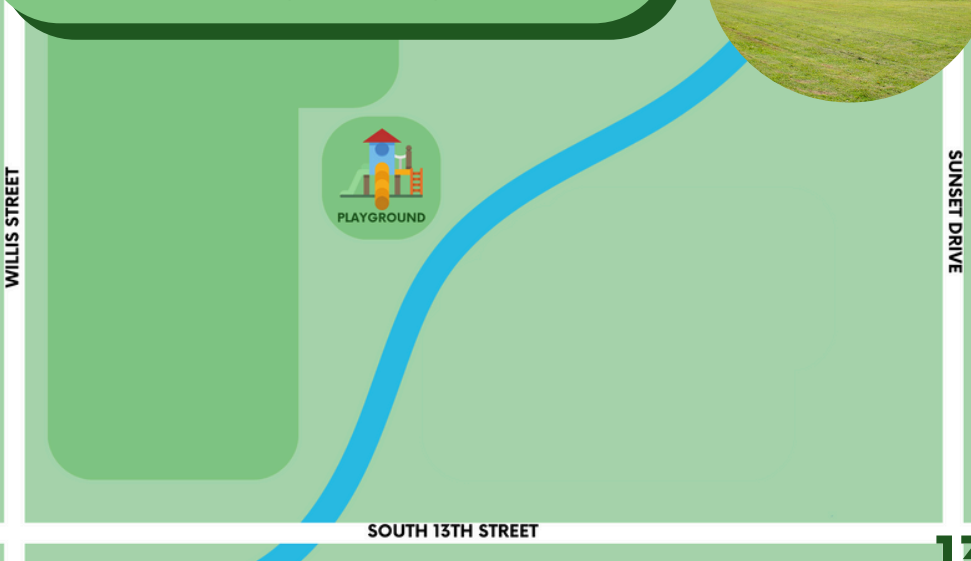

C.W. GILL PARK

1174 S WILLIS ST, ABILENE, TX 79605