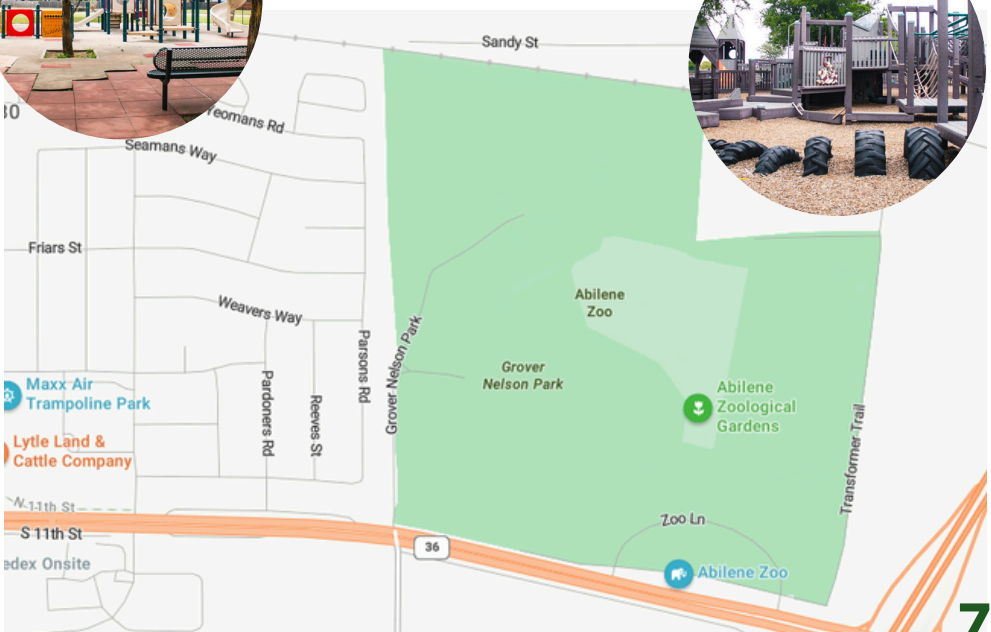

# LAKE KIRBY NATURE PARK

5650 MAPLE ST, ABILENE, TX 79602

Nature Park is on the east side of Lake Kirby and hosts a great playground and softball fields!

# GROVER NELSON PARK

2070 ZOO LN, ABILENE, TX 79602

LENGTH: 1 MILE

Grover Nelson Park is right outside of the Abilene Zoo and home to Fort Imagination!