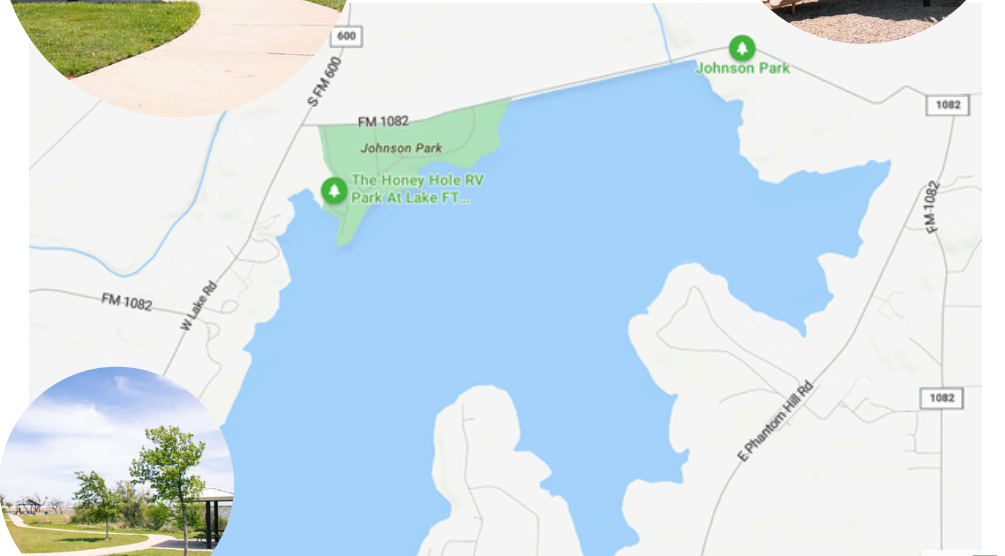

# EVERMAN PARK

1099 N 1ST ST, ABILENE, TX 79601

Everman Park is at the center of downtown Abilene surrounded by wonderful storybook sculptures!

NORTH 3RD STREET

NORTH 2ND STREET

NORTH 1ST STREET

SOUTH 1ST STREET

# JOHNSON PARK

FM1082 &, CHEYENNE COVE, ABILENE, TX 79601

LENGTH: 0.5 MILES (LOOP)

Johnson Park is on the north side of Lake Fort Phantom and has plenty of room for activities!

FARM TO MARKET ROAD 1082

PARKING

CHEYENNE COVE

PARKING

PLAYGROUND

# LAKE KIRBY NATURE PARK

5650 MAPLE ST, ABILENE, TX 79602

Nature Park is on the east side of Lake Kirby and hosts a great playground and softball fields!