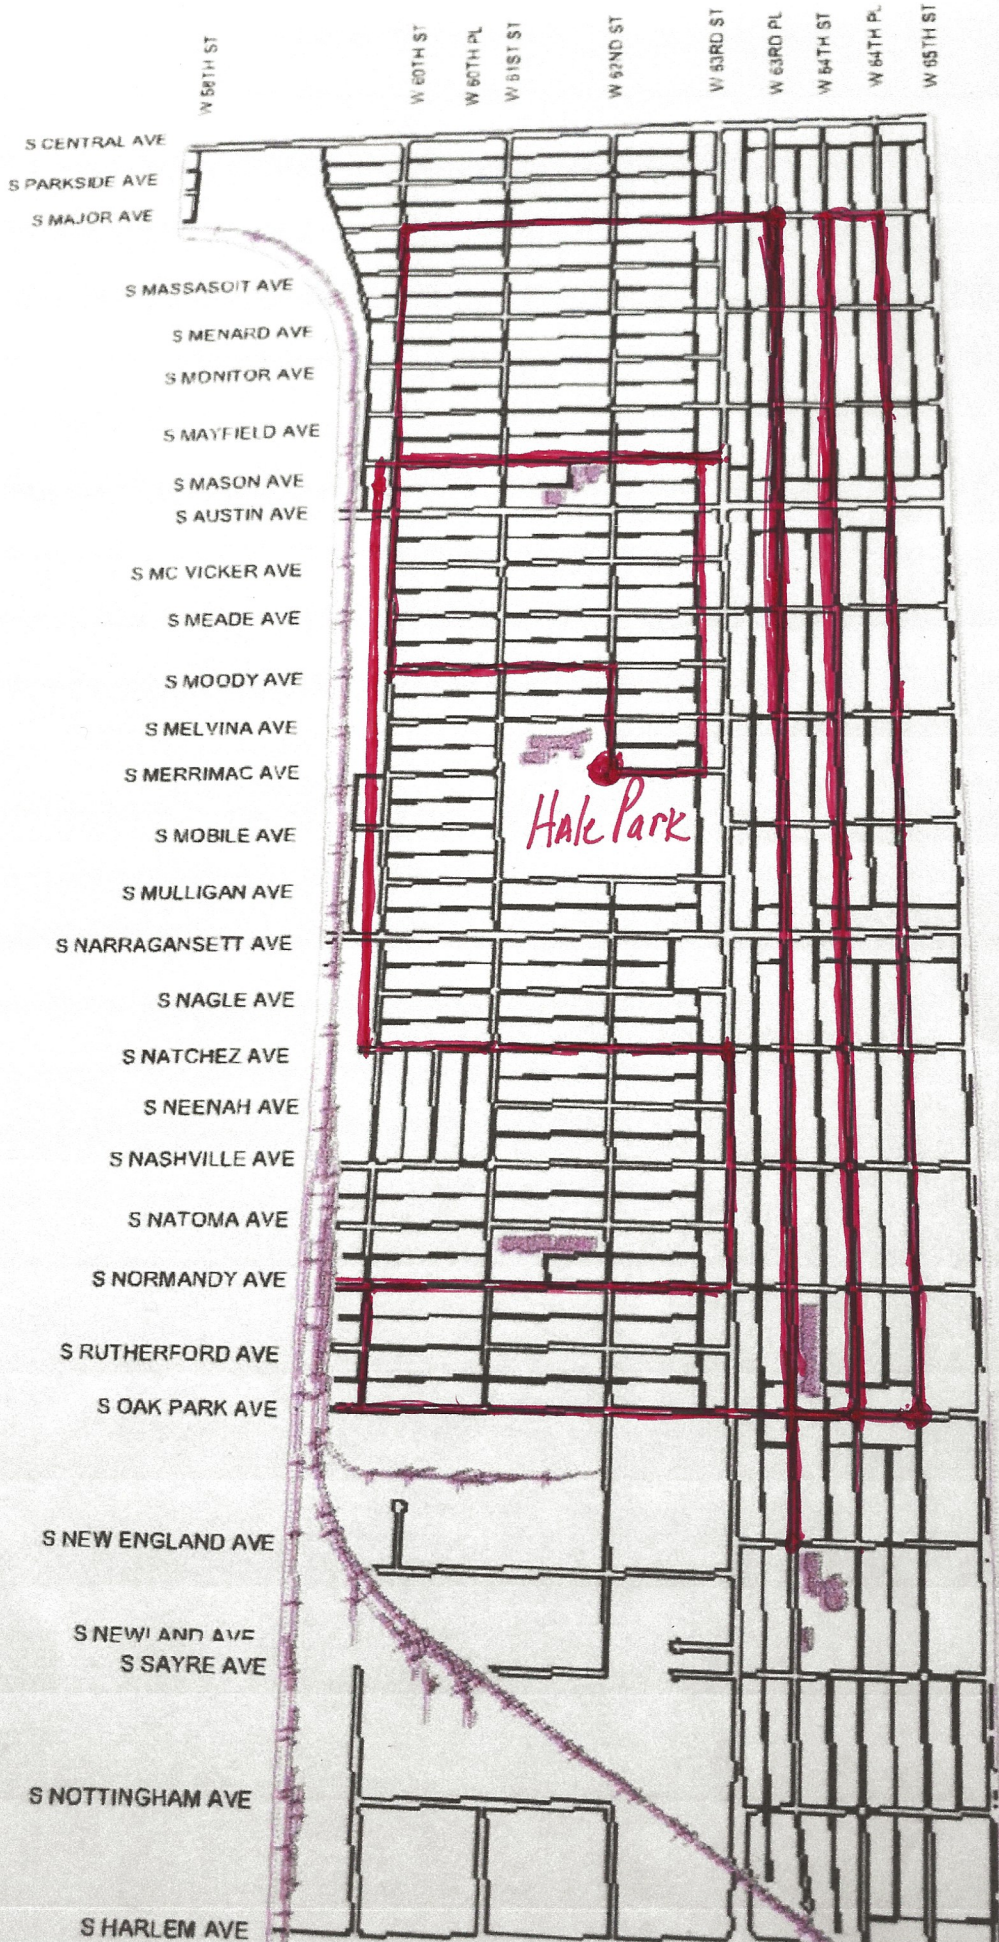

# Beat 812

E

## NNO Parade Route

Start

62<sup>nd</sup> Melvina

E to Moody

N to 60<sup>th</sup> St

E to Major

S to 63<sup>rd</sup> Pl

W to New England

S to 64<sup>th</sup> St.

E to Major

S to 64<sup>th</sup> Pl

W to Oak Park

N to 60<sup>th</sup>

E to Normandy

S to 63<sup>rd</sup> St.

E to Natchez

N to 60<sup>th</sup>

E to Mason

S to 63<sup>rd</sup> St.

W to Merrimac

N to 62<sup>nd</sup> St

Arrive at Hale Park

N

W