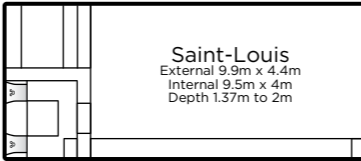

Bedarra - PCG Twilight

Saint-Remy & Saint-Louis Features

- Wide entry step and large landing area with option to add air bubbles
- 2m x 1.86m and 980mm deep spa zone that can be heated separately from the pool
- Cascading spillway between the spa and pool
- 450mm wide extended bench seat along one side of the pool

Bedarra & Hayman Features

- Full-width beach entry area and wide entry steps
- Extended bench seat down one side
- Safety ledge around two sides, providing a rest point for kids*
- Deep end entry and exit steps

*Children should be supervised at all times