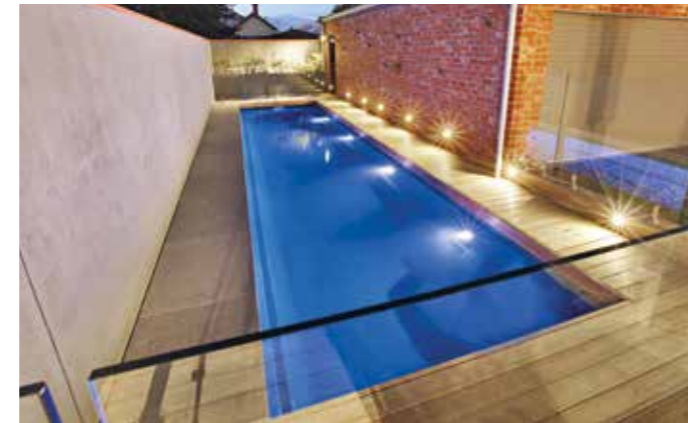

### Lap Pool Series Features

Twin side entry steps along one side

Safety ledge on both sides

Large, uninterrupted lap swimming area

Constant 1.4m depth

Lap Pool **SERIES**

Escape to paradise with the Villa Series and experience a luxurious hideaway in your own backyard with this stylish design.