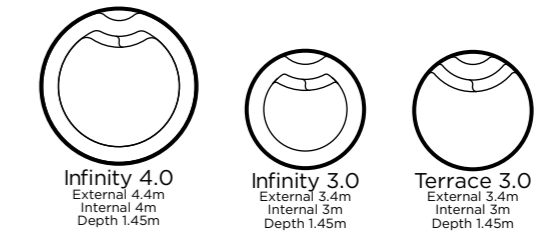

Round Pool Features

3m and 4m diameter

Step for easy entry and exit from the pool

400mm wide bench seat around the perimeter of the Infinity

Optional spa jets for a complete hydrotherapy experience

Softer, organic design that blends with your landscaping

Only Design Certified round fibreglass plunge pool in Australia.

Make your small backyard even more functional and stylish with a round plunge pool. Enjoy the private pool experience without needing a lot of room and spend more time outside with your family.