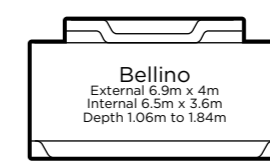

Amalfi - PCG Horizon

*Safety ledge not available on Bellino, Castello or Amalfi