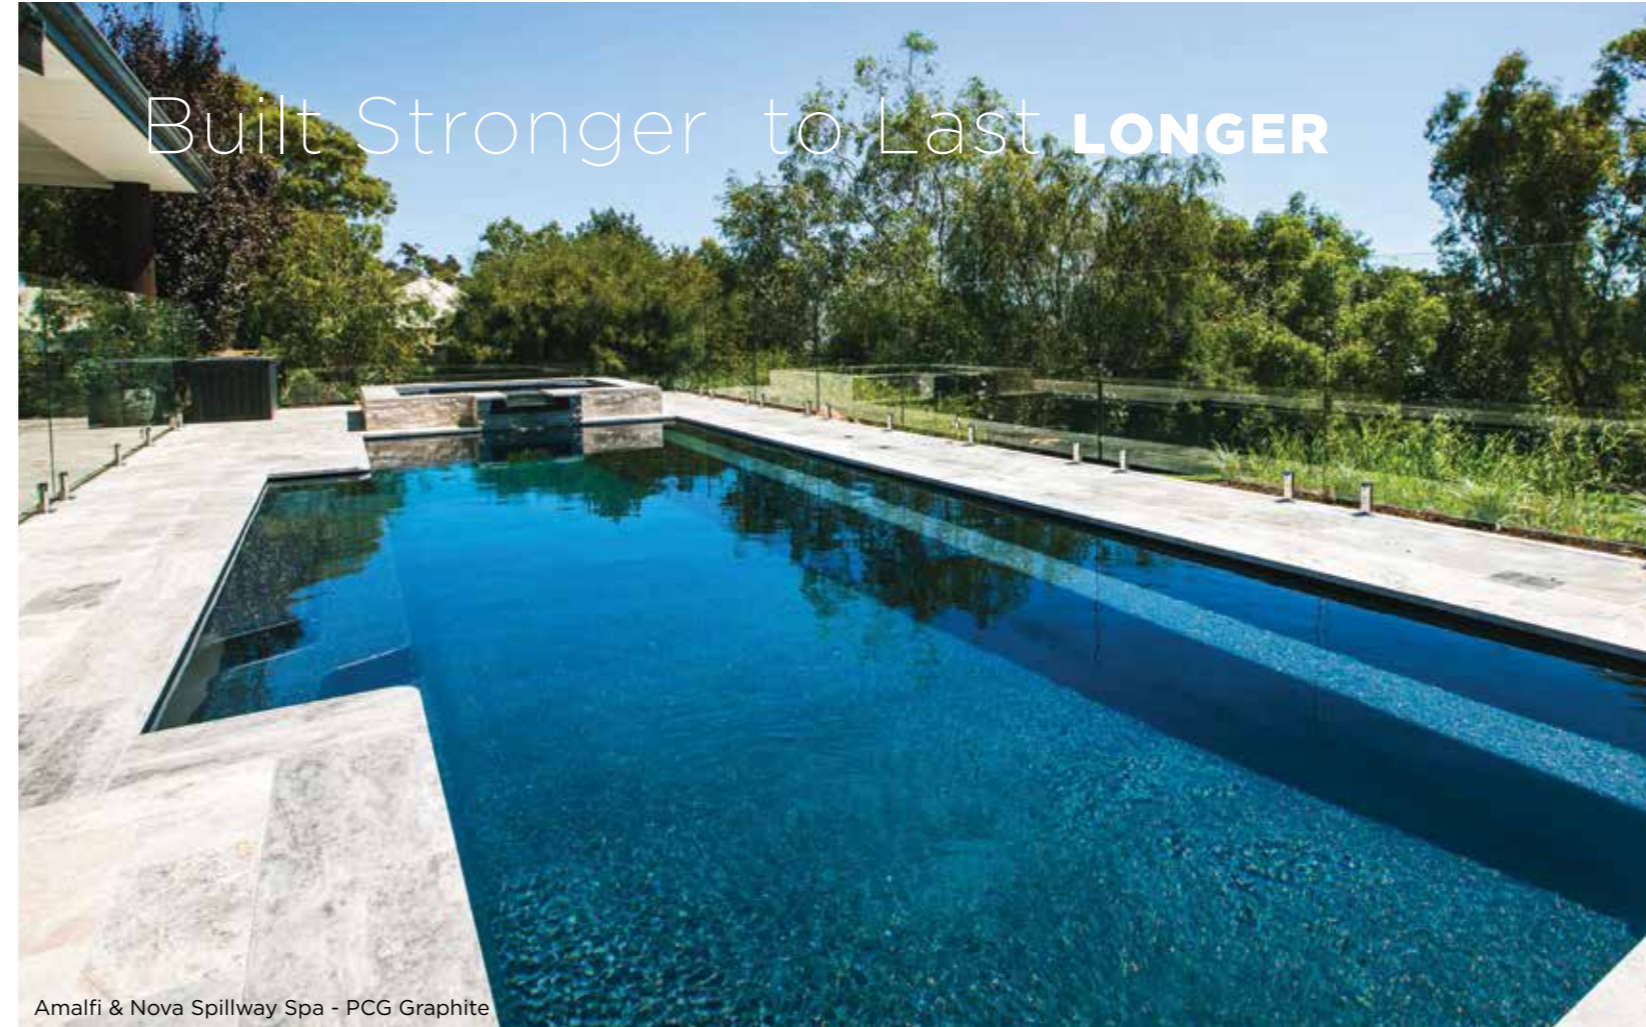

## Why we build pools with 200mm edge beams

The design of the 200mm edge beam means the strength is engineered into the pool. This means there is no need for secondary engineering works like a bond beam, however by still adding it we are giving you a pool with exceptional strength that can withstand installations in different soil types. No other pool company can offer you this level of strength.