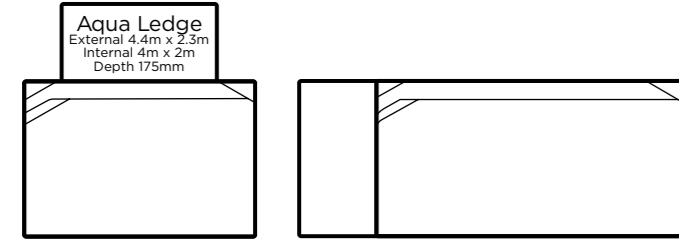

## Round Pool Features

3m and 4m diameter

Step for easy entry and exit from the pool

400mm wide bench seat around the perimeter of the Infinity

Optional spa jets for a complete hydrotherapy experience

Softer, organic design that blends with your landscaping

Only Design Certified round fibreglass plunge pool in Australia.

Make your small backyard even more functional and stylish with a round plunge pool. Enjoy the private pool experience without needing a lot of room and spend more time outside with your family.