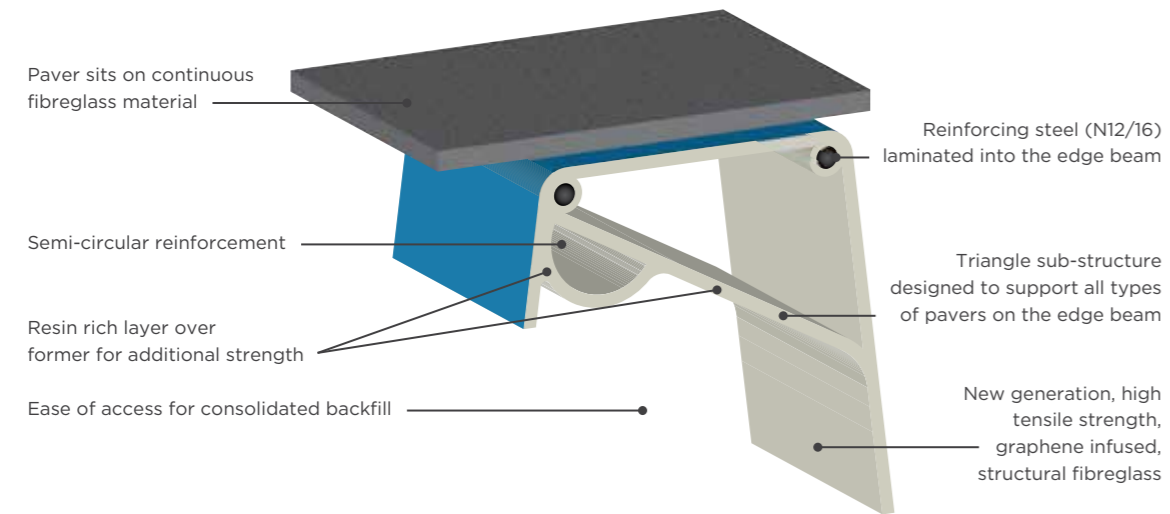

## Purpose Built Manufacturing Facility

Our world-class production facility has been purpose-built for the manufacture of fibreglass swimming pools. Here we can build a technologically superior product of the highest quality.

## Why we build pools with 200mm edge beams

The design of the 200mm edge beam means the strength is engineered into the pool. This means there is no need for secondary engineering works like a bond beam, however by still adding it we are giving you a pool with exceptional strength that can withstand installations in different soil types. No other pool company can offer you this level of strength.