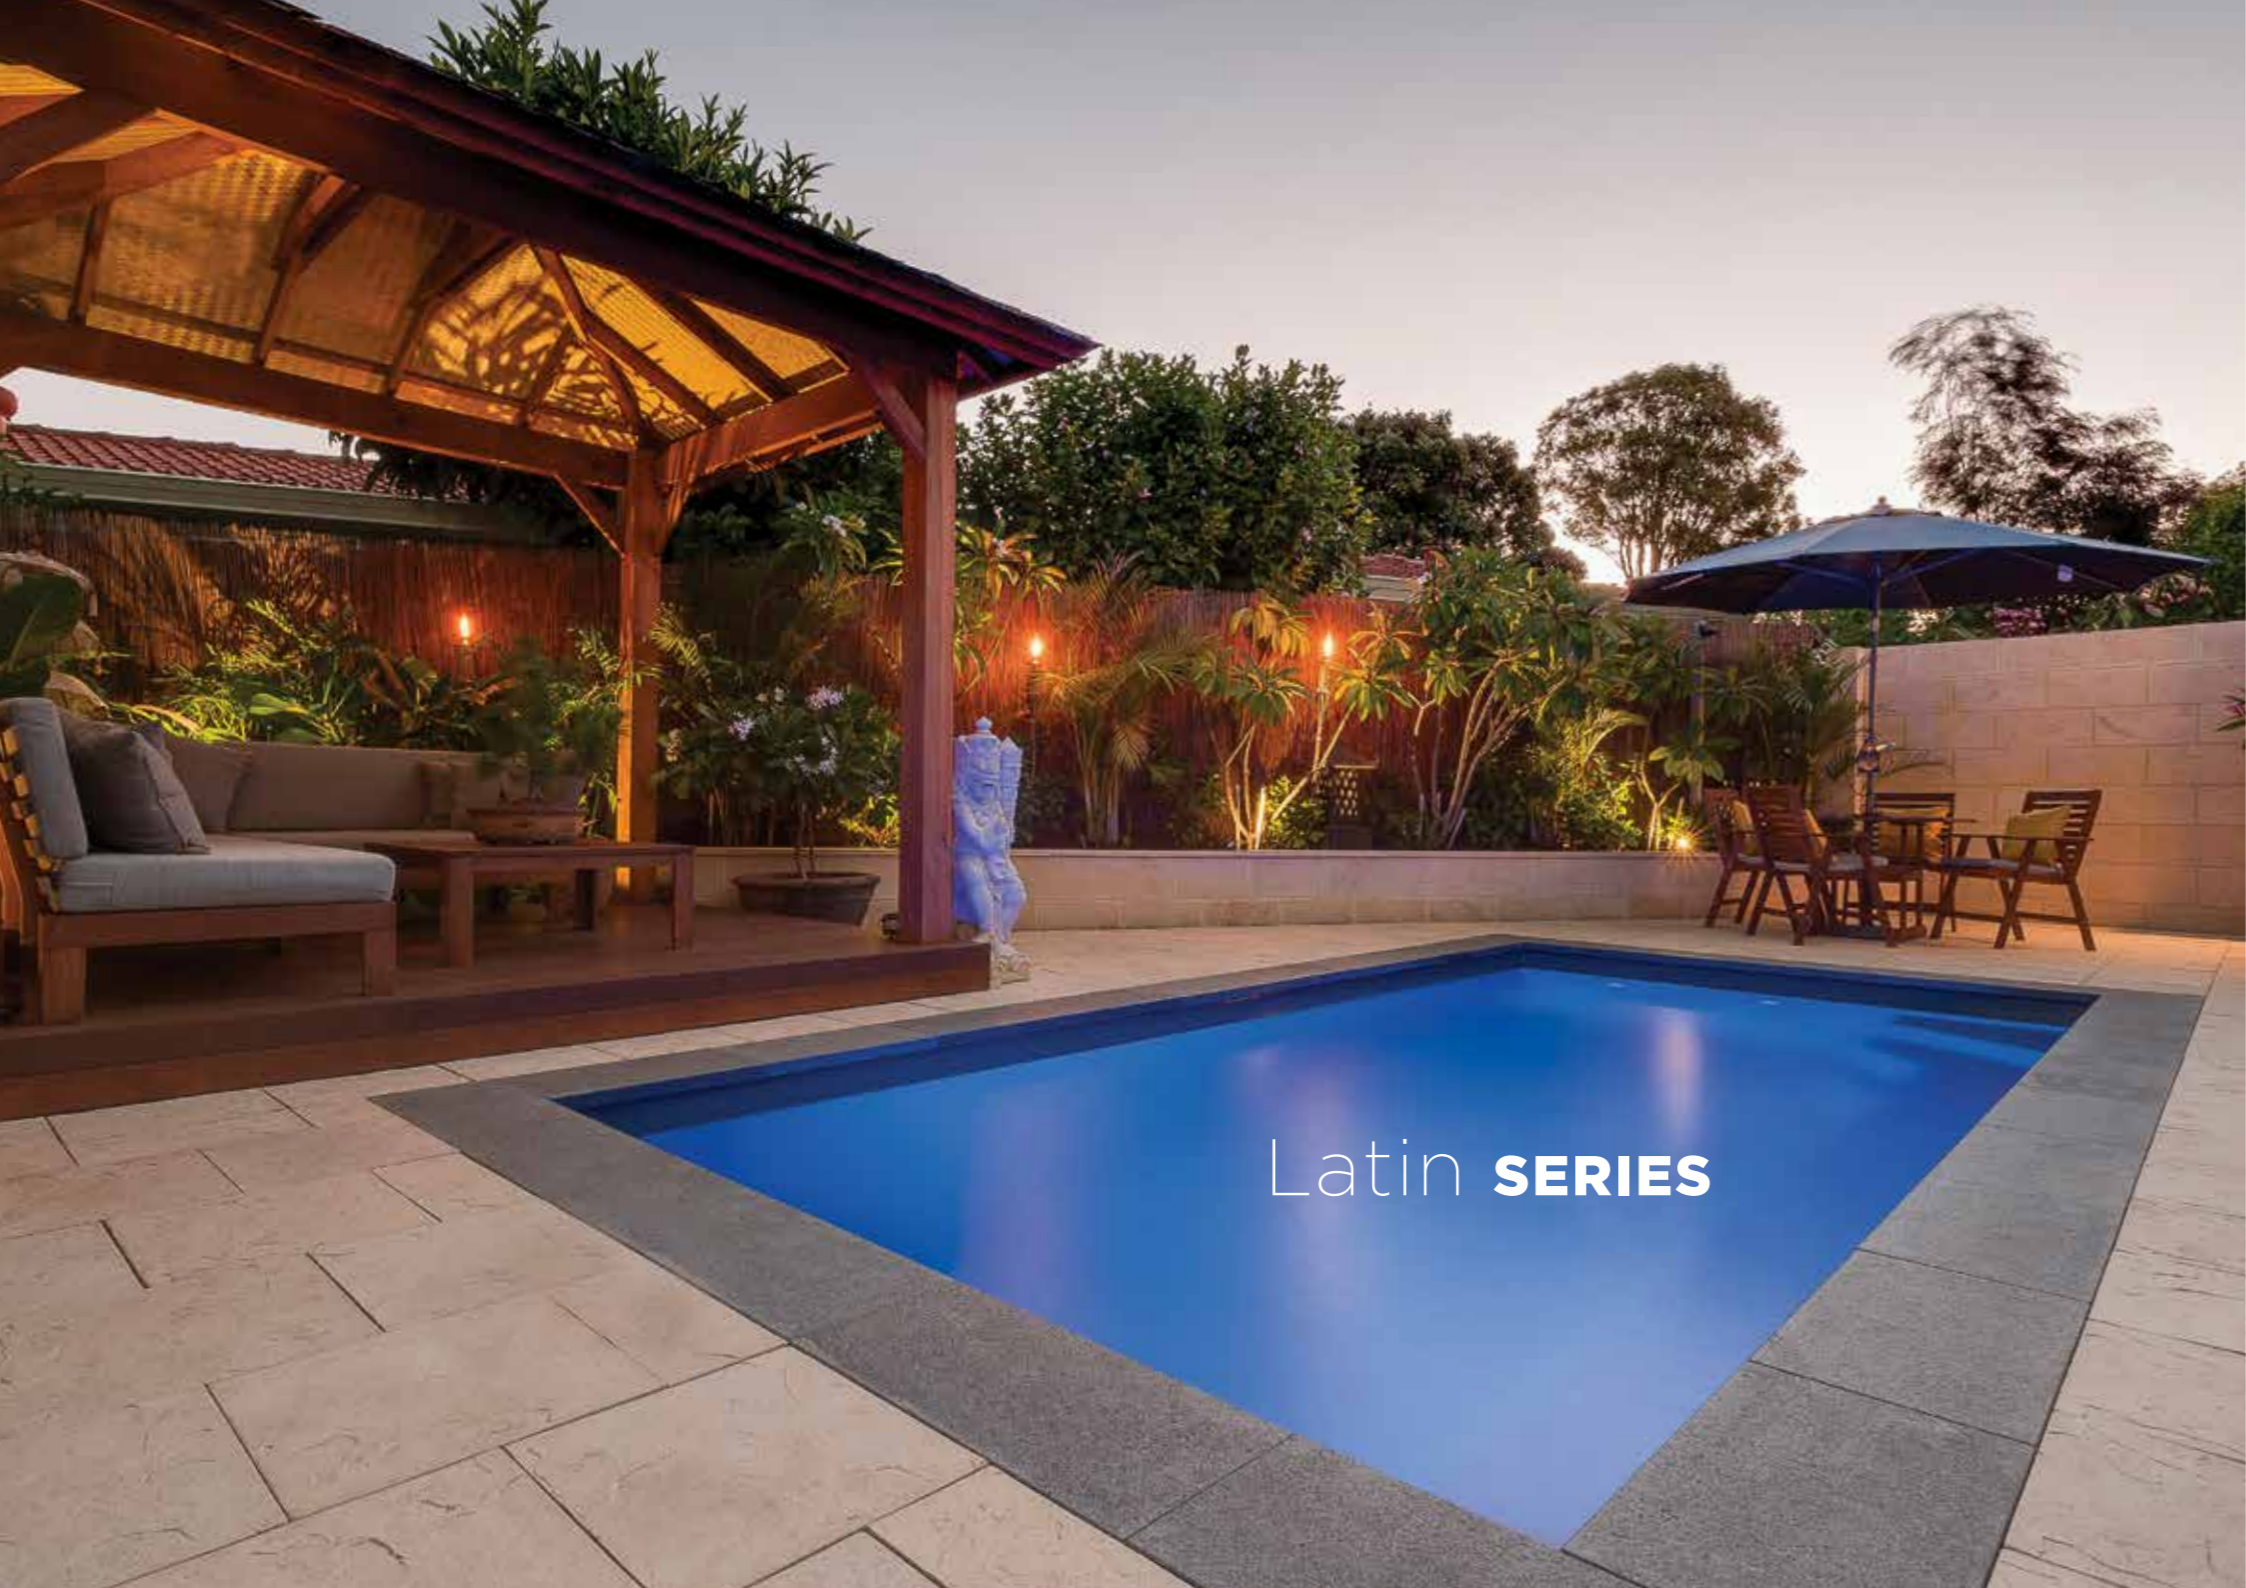

Latin **SERIES**

The Latin Series offers a slimline geometric design with generous relaxation zones, making it ideal for narrow or compact spaces.

Latin Series Features

Contemporary geometric design

Unobtrusive corner entry steps

Extended bench seating