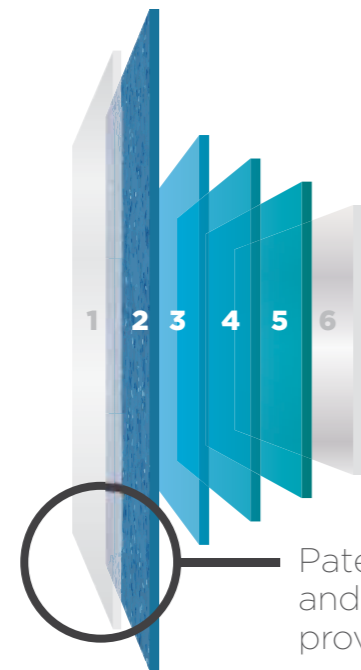

The only proven and patented Pool ColourGuard® technology

Exclusive to Aqua Technics, Pool ColourGuard® is the only patented dual surface protection system for fibreglass pools world-wide. The clear layer protects the colour layer and acts like sunscreen for your pool, protecting it from colour loss and weathering. Pools with a simple one coat application do not provide protection for the colour.

We dare you to compare the benefits:

- Resists the effects of UV rays and chemicals
- Pool colour that will look better and last longer than any other
- High gloss finish never before seen on swimming pools
- The only pool surface protection system with a Product Excellence Award

1. **1** Patented clear gelcoat - acts like sunscreen for your pool
2. **2** Patented colour layer - colours that last longer and act as a corrosion barrier to prevent osmosis
3. **3** First structural layer and second chemical resistant layer - double protection
4. **4** Graphene structural composite layer - stronger and stiffer
5. **5** Graphene structural composite over reinforcing formers creating increased strength and stiffness
6. **6** Graphene infused ceramic composite outer membrane

Vinyl ester resin is used in all layers except the clear gelcoat layer in contact with the water.

Patented dual gelcoat layer, superior surface protection and colour retention. Two layers fused together to provide increased water resistance and colour fastness.

ADVANCED PATENTED TECHNOLOGY IN 27 COUNTRIES AROUND THE WORLD

Beware of imitations. Only genuine Pool ColourGuard® can offer you these benefits.