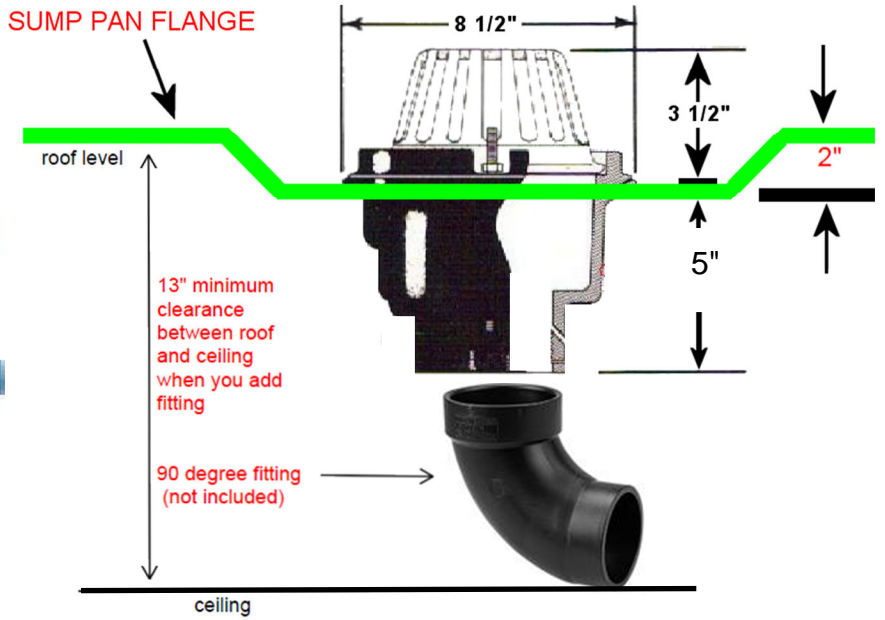

## 8 1/2" BOTTOM OUTLET ROOF DRAIN

2"-4" pipe outlet size

## 8 1/2" SIDE OUTLET ROOF DRAIN

	A	B	C
2"	4-3/8"	5-1/2"	4-3/4"
3"	3-7/8"	5-1/2"	4-3/4"
4"	3-5/16"	5-1/2"	4-3/4"