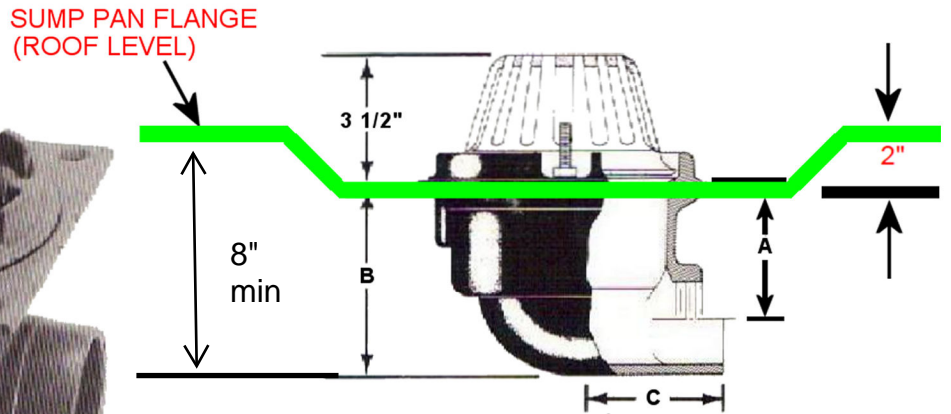

## 8 1/2" BOTTOM OUTLET ROOF DRAIN

2"-4" pipe outlet size

## 8 1/2" SIDE OUTLET ROOF DRAIN

	A	B	C
2"	4-3/8"	5-1/2"	4-3/4"
3"	3-7/8"	5-1/2"	4-3/4"
4"	3-5/16"	5-1/2"	4-3/4"