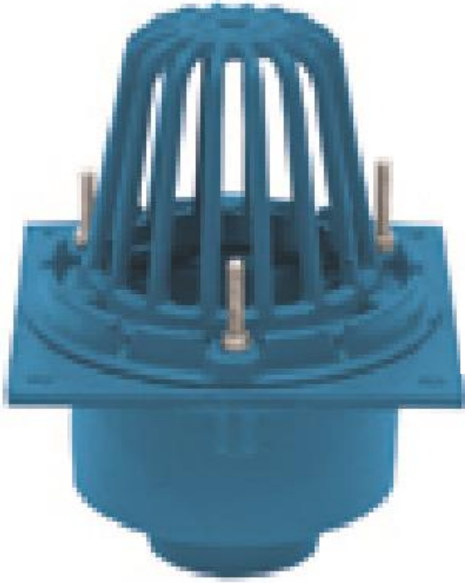

## 8 1/2" BOTTOM OUTLET ROOF DRAIN

2"-4" pipe outlet size

## 8 1/2" SIDE OUTLET ROOF DRAIN

	A	B	C
2"	4-3/8"	5-1/2"	4-3/4"
3"	3-7/8"	5-1/2"	4-3/4"
4"	3-5/16"	5-1/2"	4-3/4"