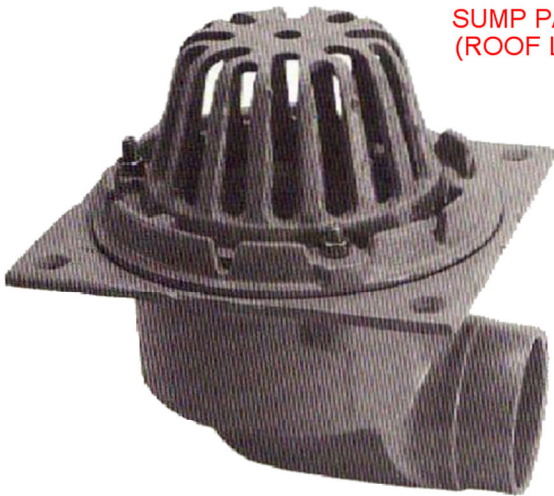

## 8 1/2" BOTTOM OUTLET ROOF DRAIN

2"-4" pipe outlet size

## 8 1/2" SIDE OUTLET ROOF DRAIN

	A	B	C
2"	4-3/8"	5-1/2"	4-3/4"
3"	3-7/8"	5-1/2"	4-3/4"
4"	3-5/16"	5-1/2"	4-3/4"