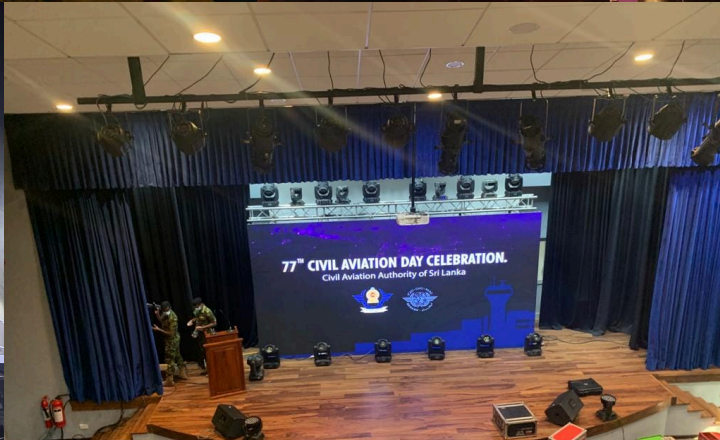

EVENT MANAGEMENT