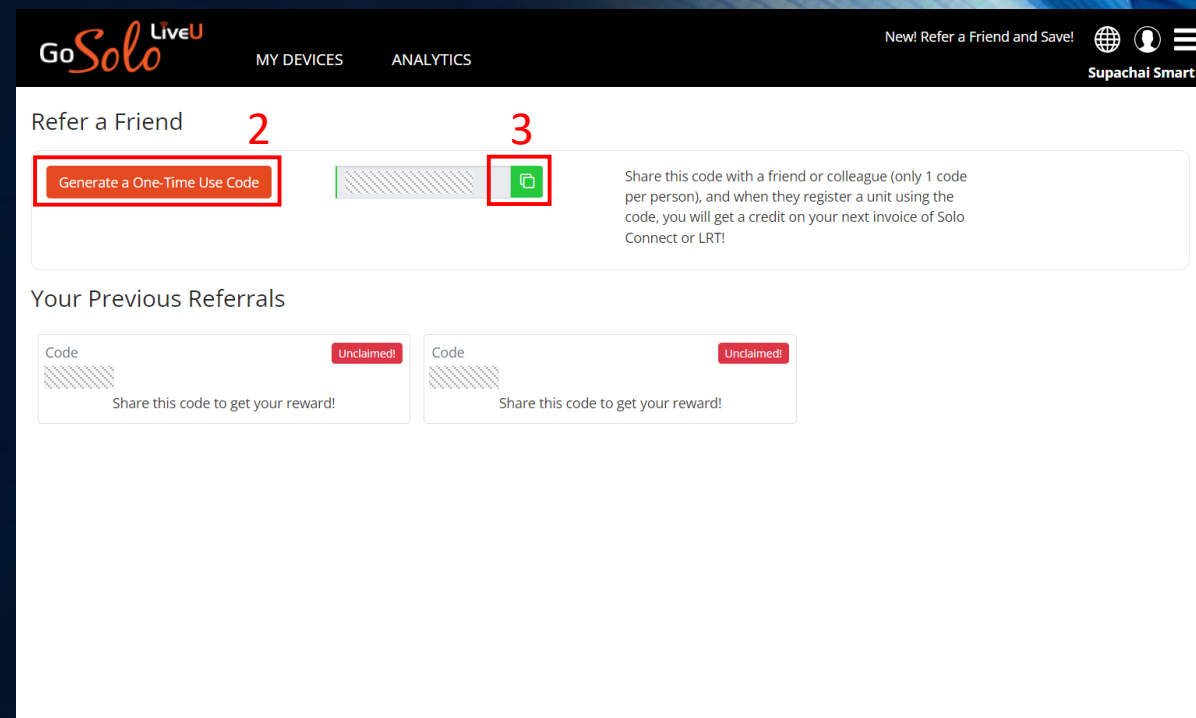

FIND REFERRAL CODE

1. Click New! Refer a Friend and Save!

2. Click Generate a One-time Use Code

3. Click Copy

4. Applied while register